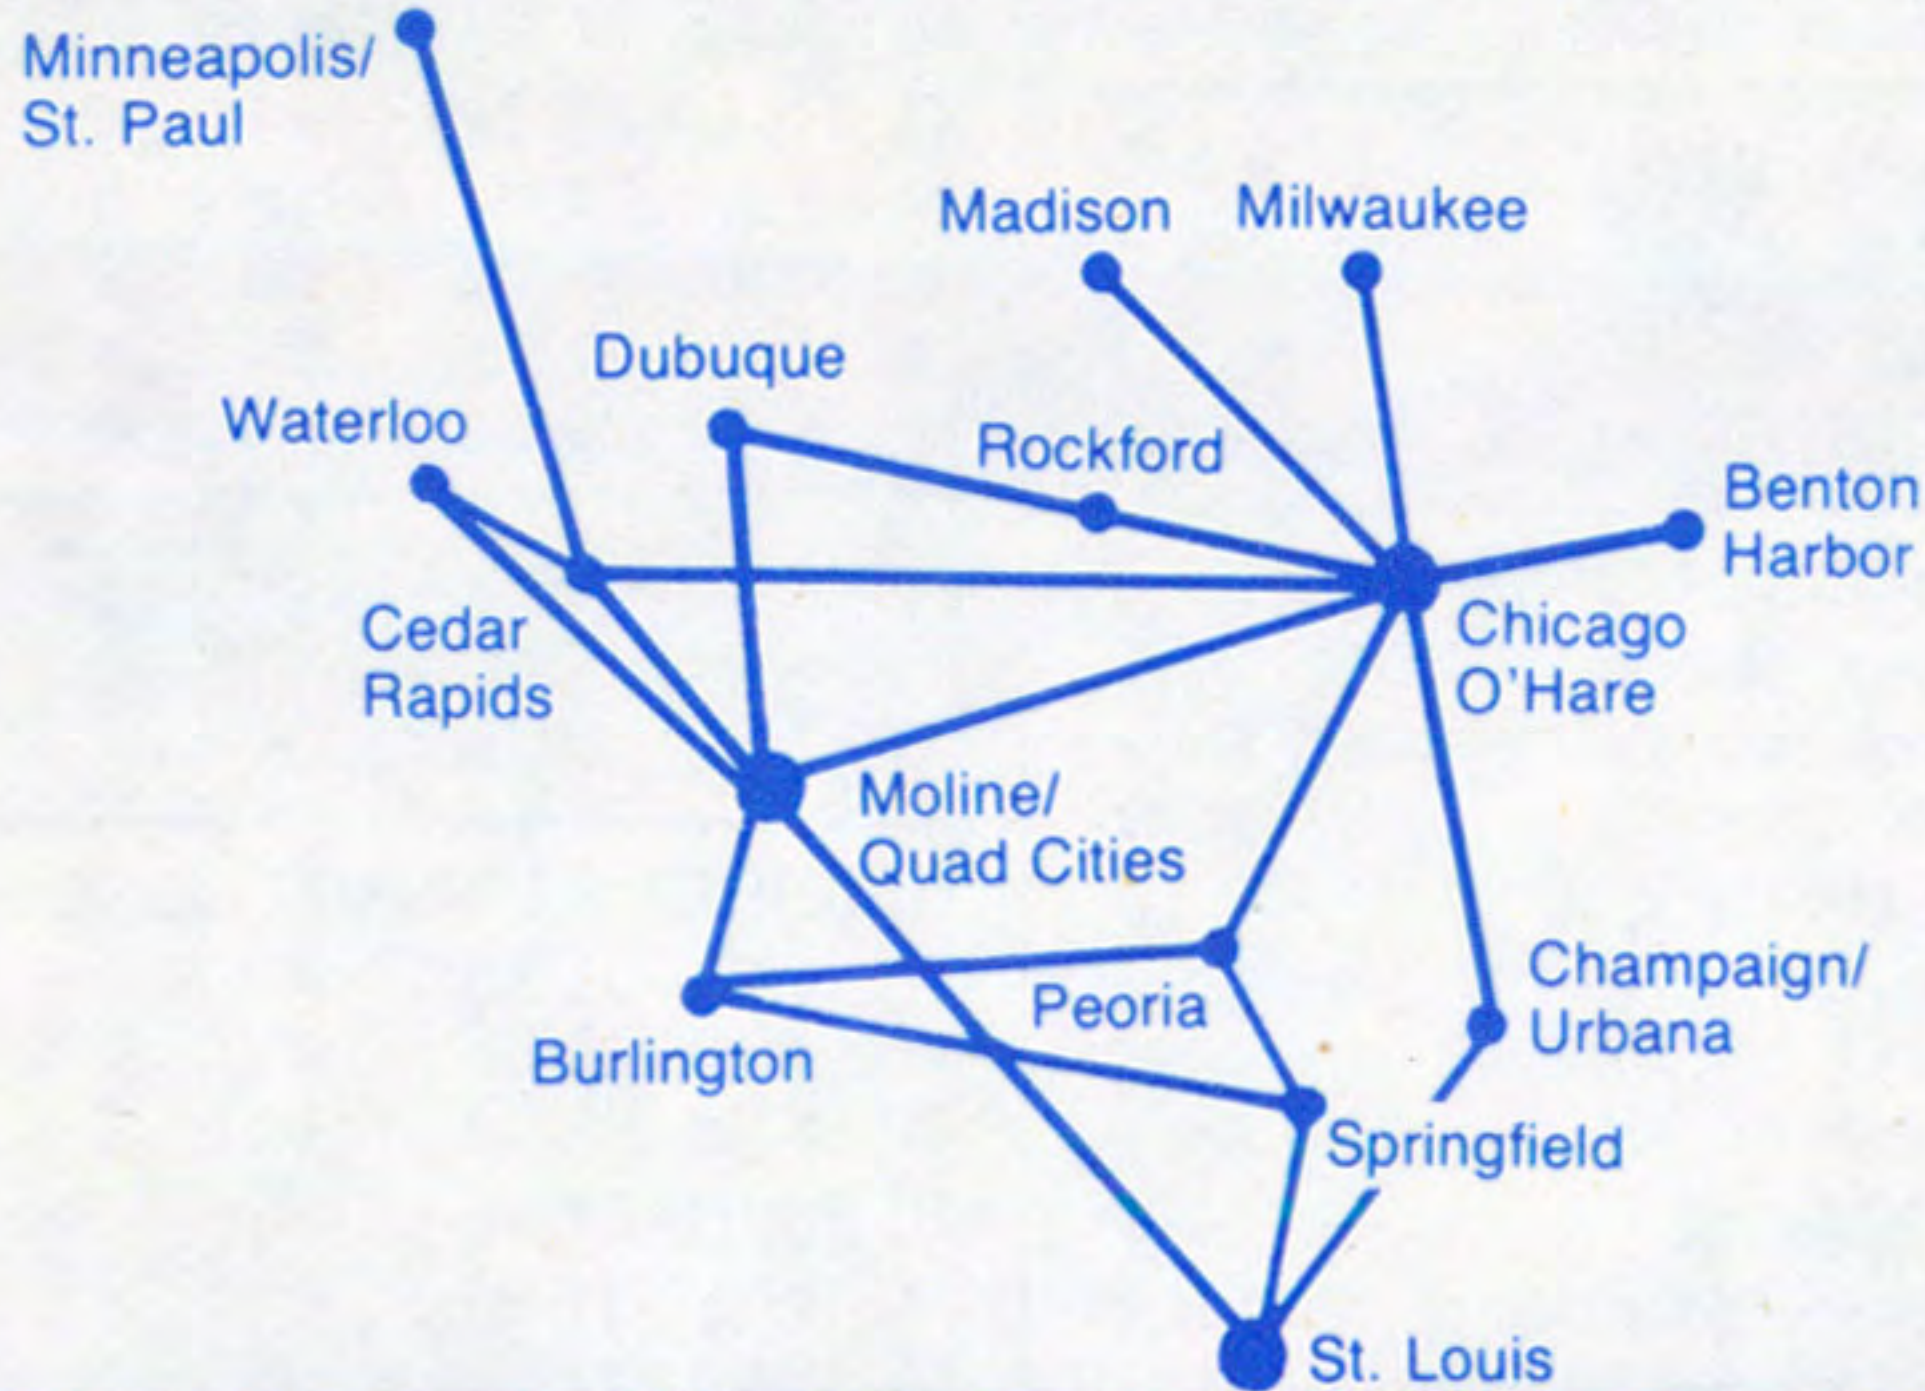

MVA

FLIGHT SCHEDULE

Effective January 15, 1984

MORE F27 SERVICE!

MOLINE/QUAD CITIES
TO CHICAGO

CEDAR RAPIDS/IOWA CITY
TO CHICAGO

MISSISSIPPI VALLEY AIRLINES

Freq.	LV	AR	FLT	Stops	CNX VIA Service
-------	----	----	-----	-------	-----------------

TO MADISON, WI

X67	6:50a	10:15a	170/303	1	ORD	Snack
X7	9:25a	1:45p	174/315	1	ORD	Snack
	3:15p	6:05p	182/307	1	ORD	Snack
X6	6:05p	9:20p	186/309	1	ORD	Snack

TO MILWAUKEE, WI

X67	6:50a	9:10a	170/603	1	ORD	Snack
X7	9:25a	12:30p	174/611	1	ORD	Snack
	12:35p	4:00p	178/619	1	ORD	Snack
	3:15p	5:10p	182/646	1	ORD	Snack
X6	6:05p	8:00p	186/648	1	ORD	Snack

TO MOLINE/QUAD CITIES, IL

X67	6:50a	9:50a	170/523	1	ORD	Snack	
X7	9:25a	1:05p	174/223	1	ORD	Snack	
X6	12:35p	4:30p	178/529	1	ORD	Snack	
	6	12:35p	5:00p	178/529	1	ORD	Snack
		3:15p	5:55p	182/227	1	ORD	Snack
		6	4:45p	5:55p	183	---	
X6	8:35p	9:40p	187	1	---	---	

TO ROCKFORD, IL

X67	6:50a	10:40a	170/453	1	ORD	Snack	
	12:35p	2:55p	178/459	1	ORD	Snack	
X6	3:15p	7:45p	182/465	1	ORD	Snack	
	6	3:15p	7:55p	182/465	1	ORD	Snack

TO ST. LOUIS, MO

X7	8:25a	10:55a	171/278	1	SPI	Snack
	2:15p	4:35p	179/290	1	SPI	Snack