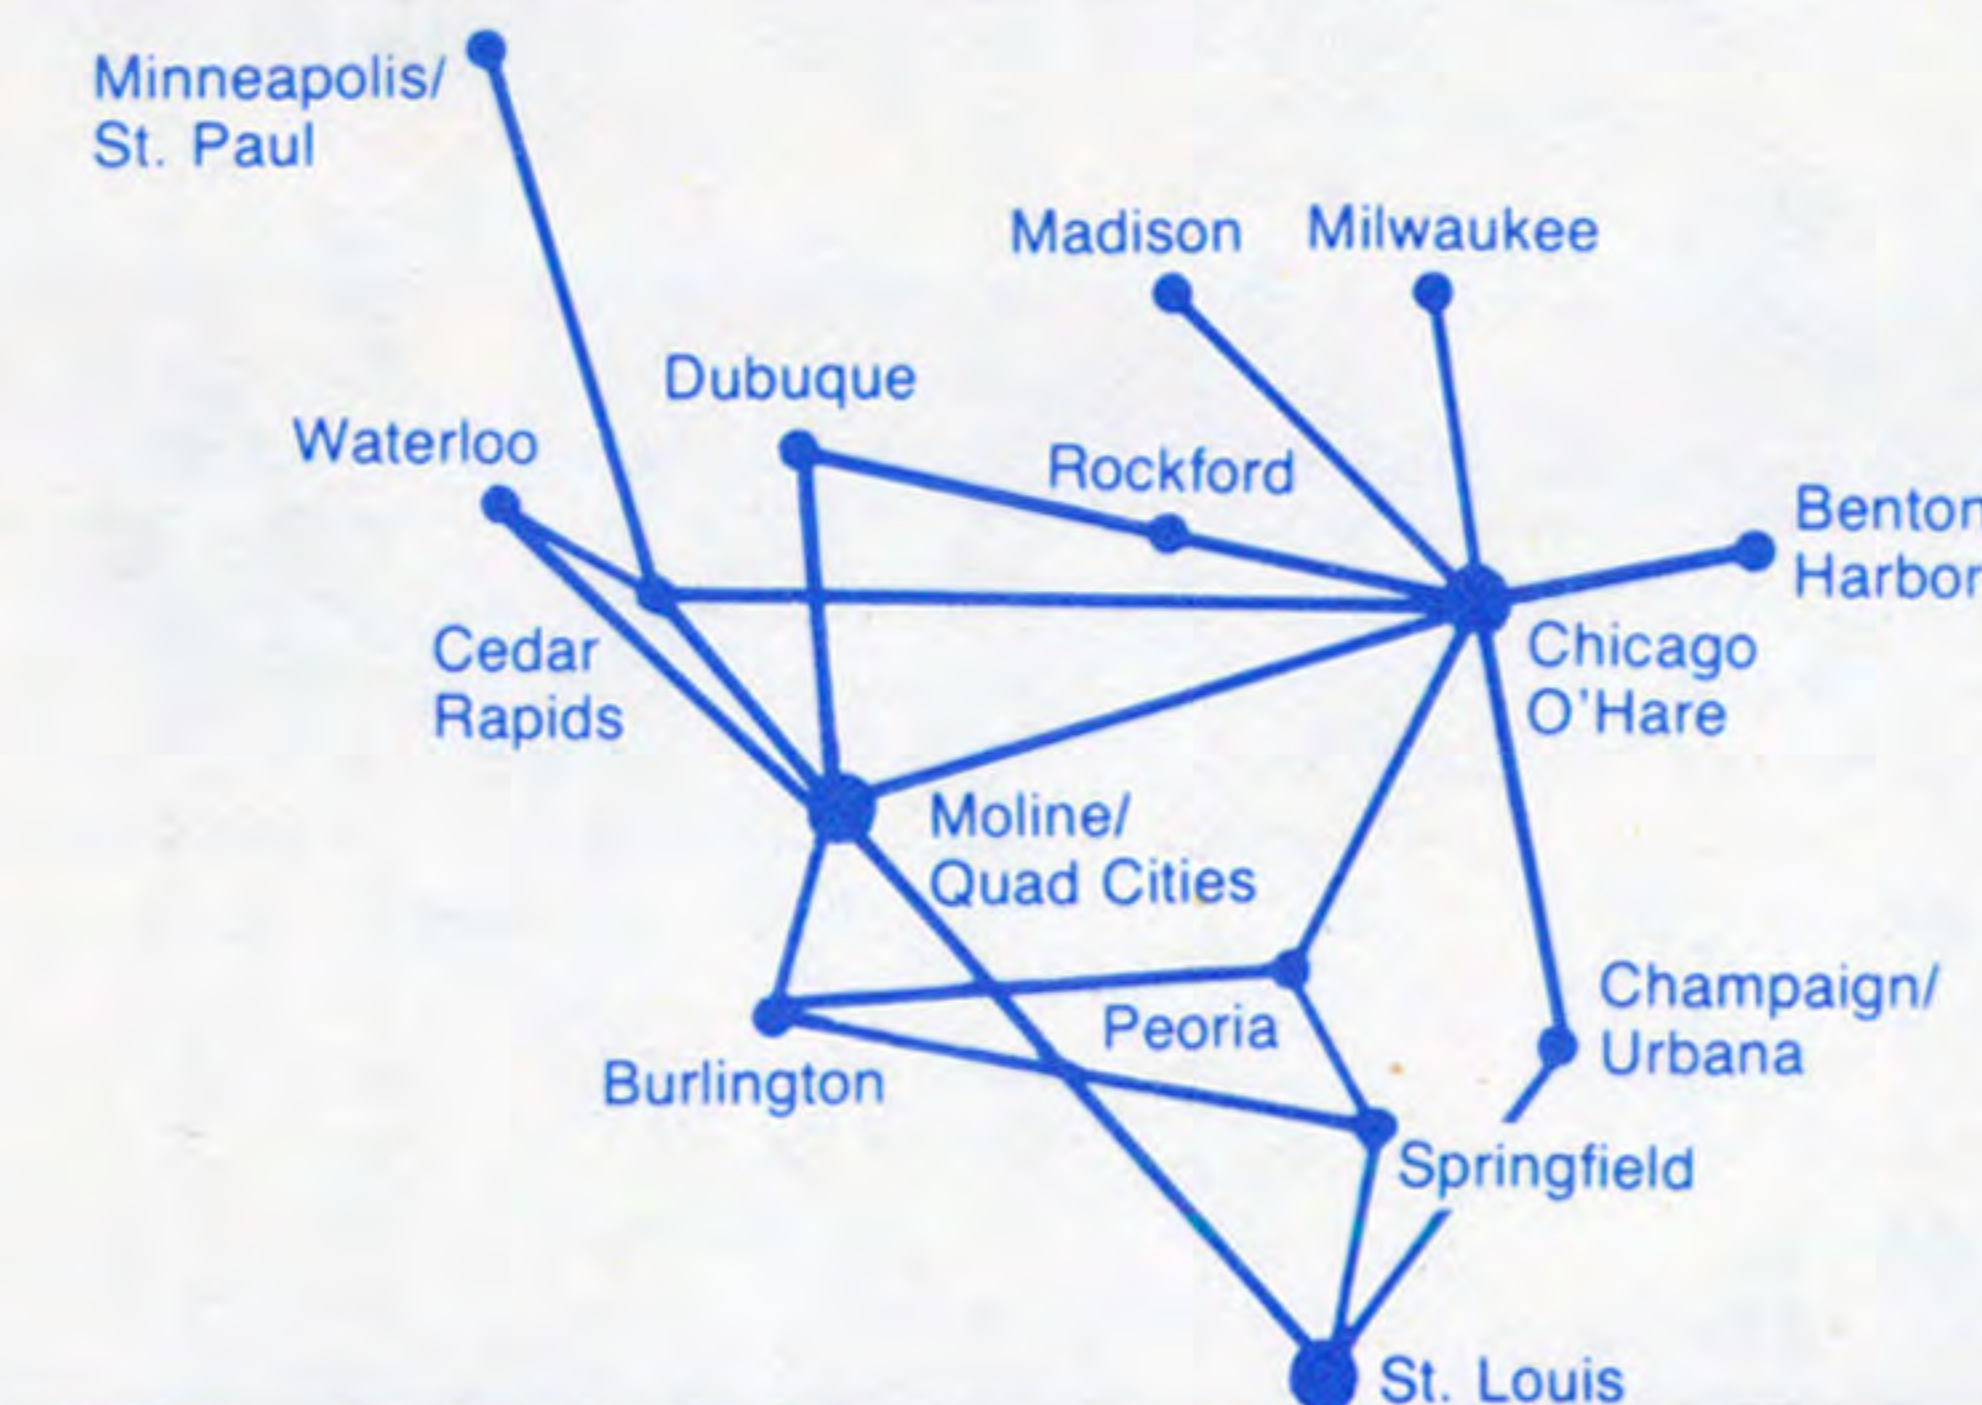

MISSISSIPPI VALLEY AIRLINES