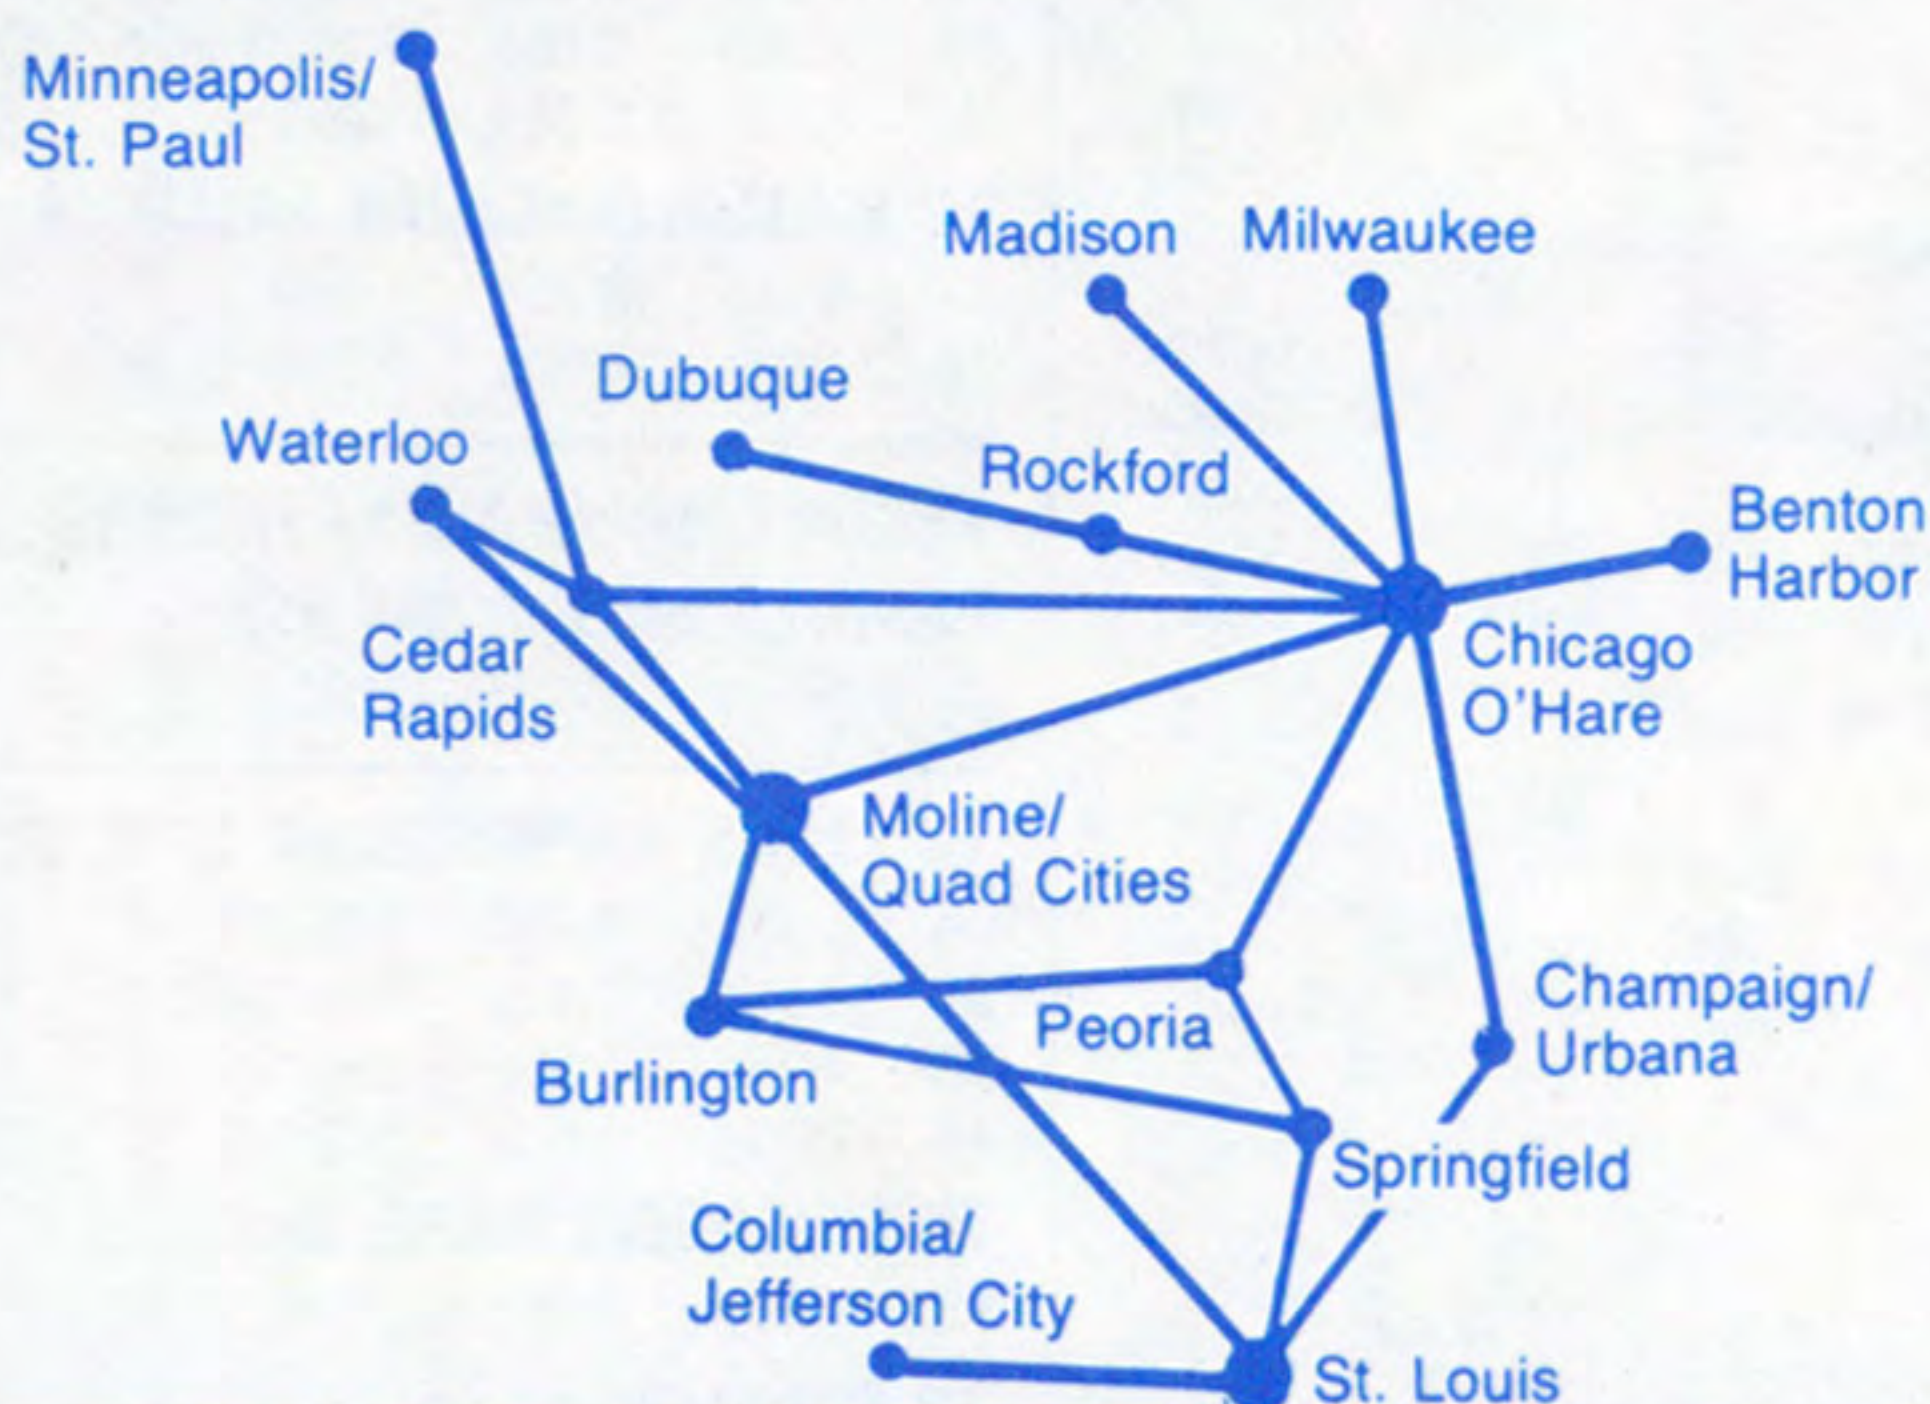

# MVA

## FLIGHT SCHEDULE

Effective April 1, 1984

**NEW DAILY NONSTOP FLIGHTS**  
**CHICAGO-SPRINGFIELD, ILLINOIS**  
**CHAMPAIGN/URBANA - CHICAGO**  
**COLUMBIA/JEFFERSON CITY - ST. LOUIS**

**MISSISSIPPI VALLEY AIRLINES**

Freq.	LV	AR	FLT	Stops	CNX VIA Service
<b>FROM MOLINE/QUAD CITIES, IL (Cont'd)</b>					
<b>TO MADISON, WI</b>					
	7:20a	10:15a	520/303	1	ORD Snack
	11:10a	1:45p	524/315	1	ORD Snack
	3:15p	6:05p	530/307	1	ORD Snack
	5:00p	9:20p	152/309	1	ORD Snack
<b>TO MILWAUKEE, WI</b>					
	6:20a	8:05a	220/601	1	ORD Snack
	7:20a	9:10a	520/603	1	ORD Snack
	8:50a	10:55a	522/607	1	ORD Snack
	11:55a	1:50p	224/615	1	ORD Snack
	2:10p	4:00p	228/619	1	ORD Snack
	3:15p	5:10p	530/646	1	ORD Snack
	5:00p	8:00p	152/648	1	ORD Snack
X6	7:00p	10:25p	534/627	1	ORD Snack