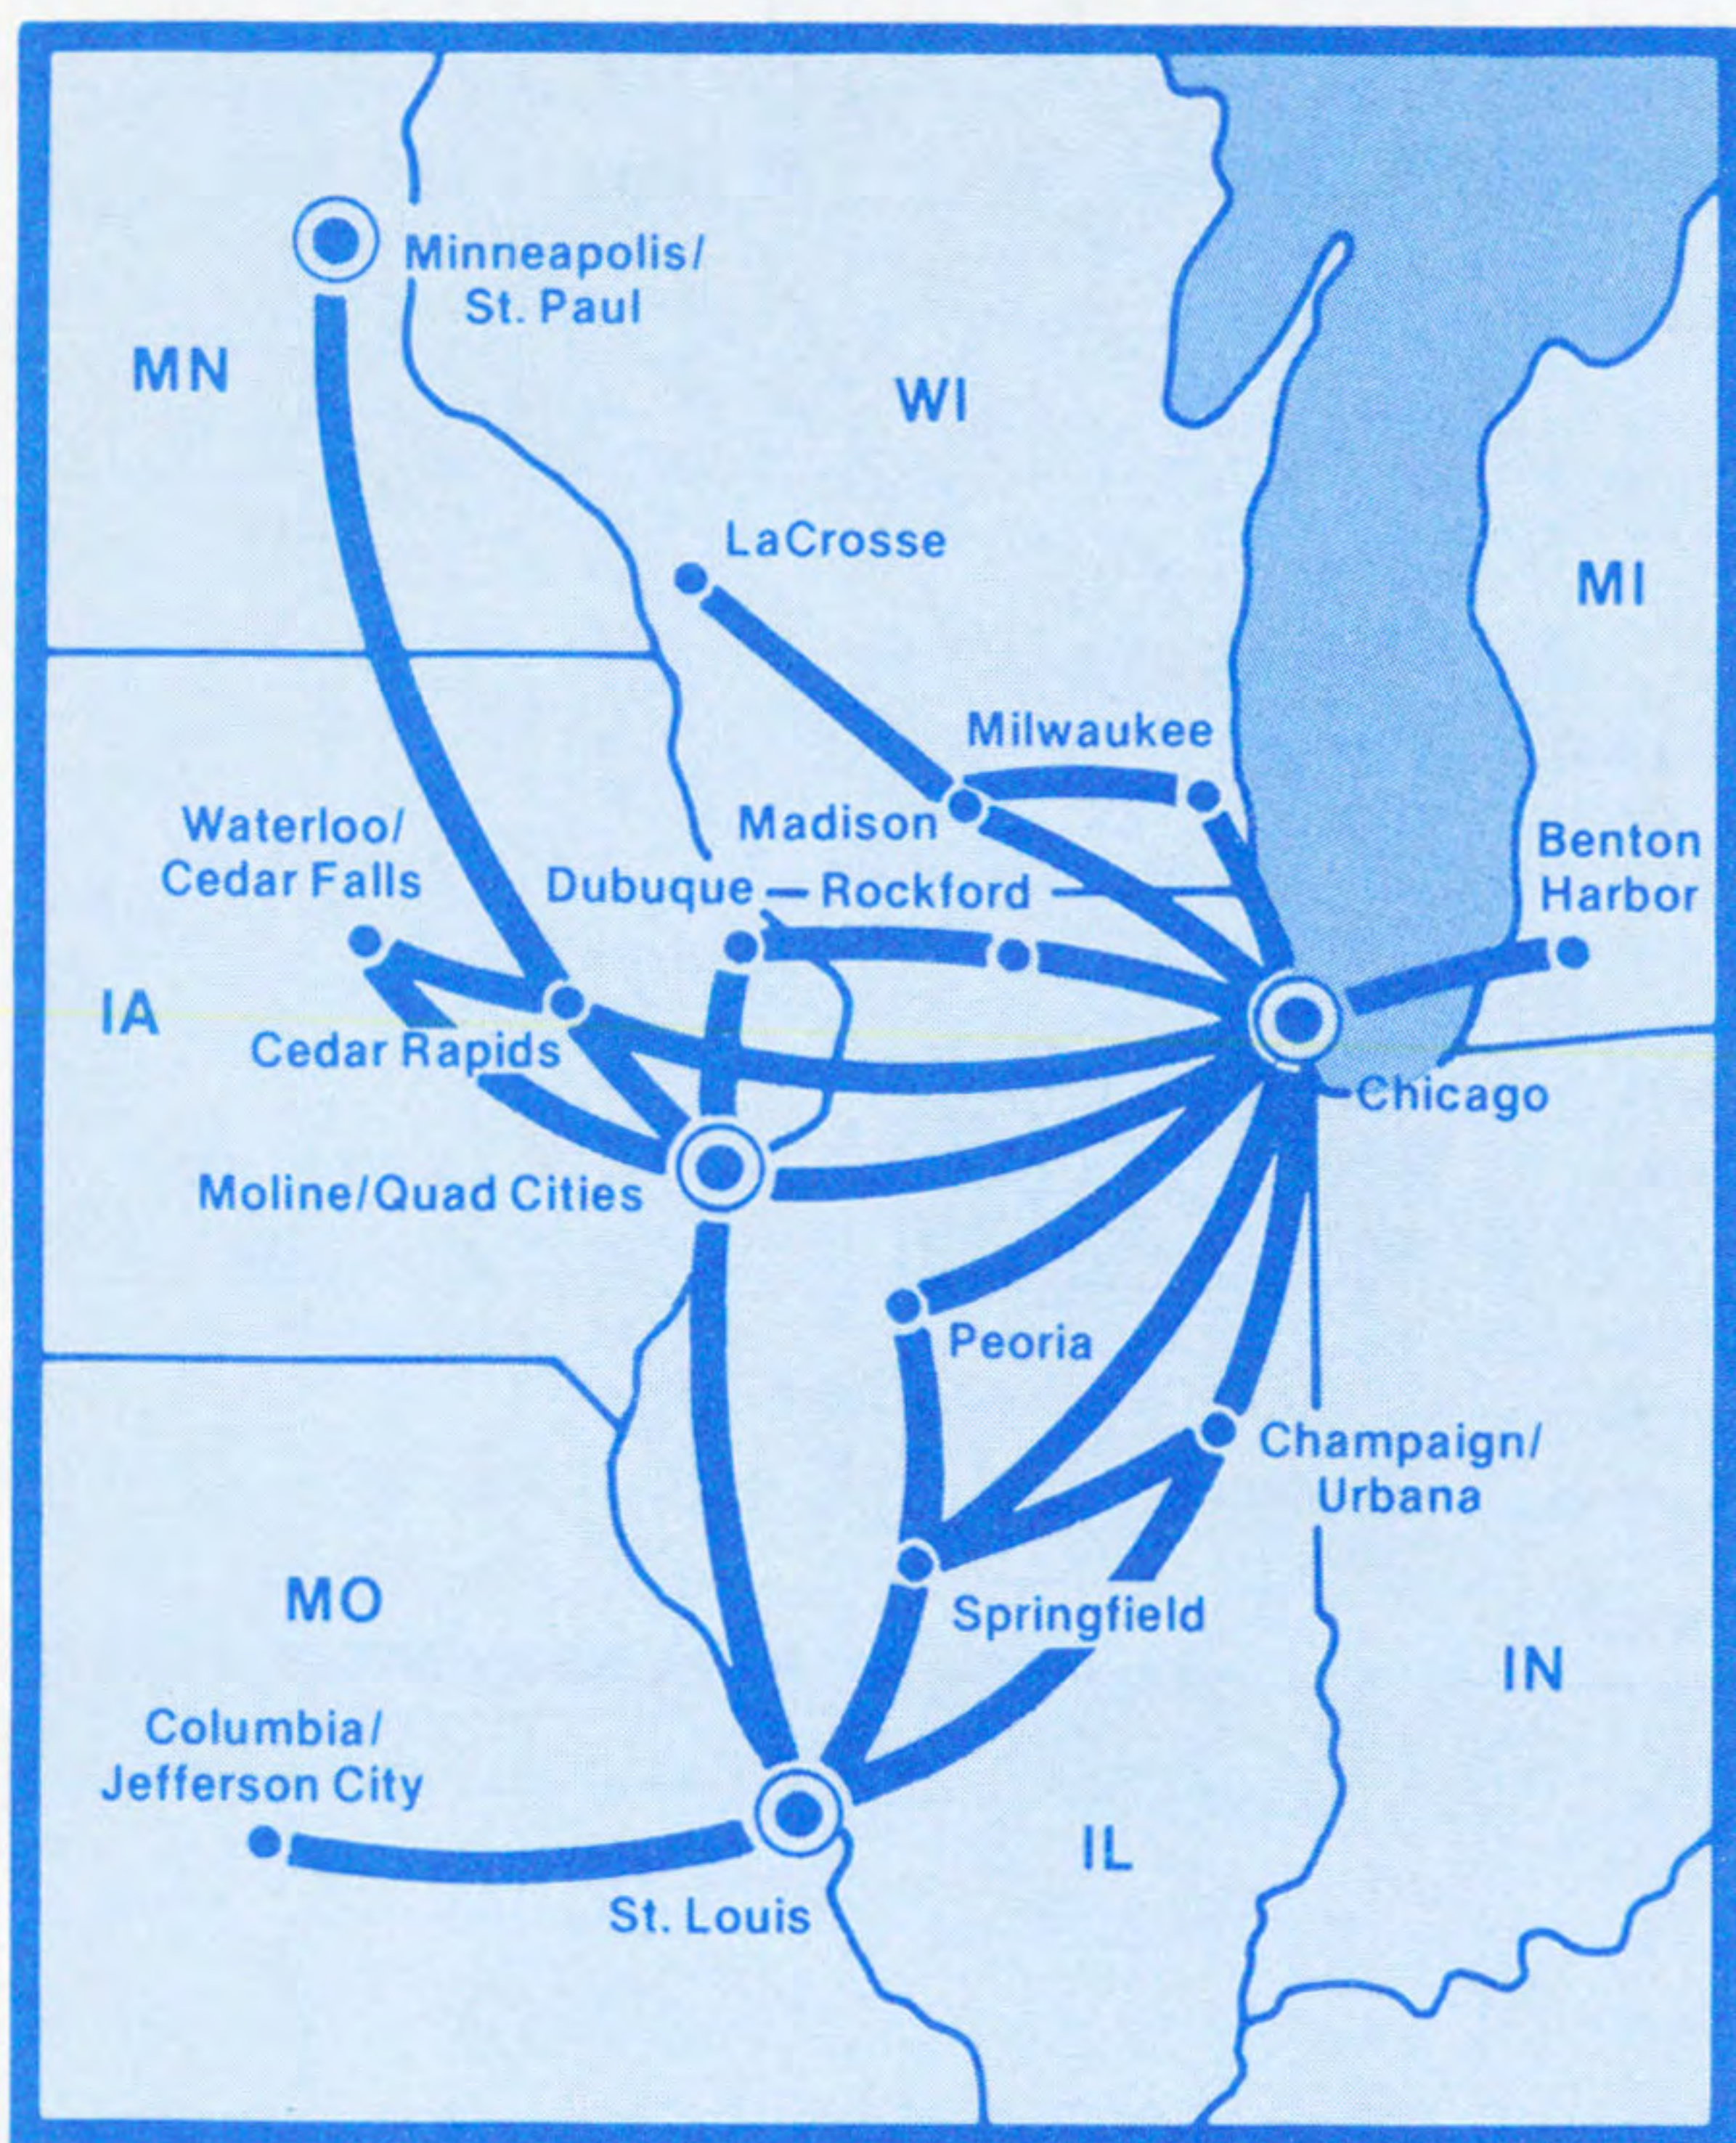

## MISSISSIPPI VALLEY AIRLINES

NEW NONSTOP FLIGHTS  
MILWAUKEE - CHICAGO  
CHAMPAIGN/URBANA - CHICAGO  
SPRINGFIELD - CHICAGO