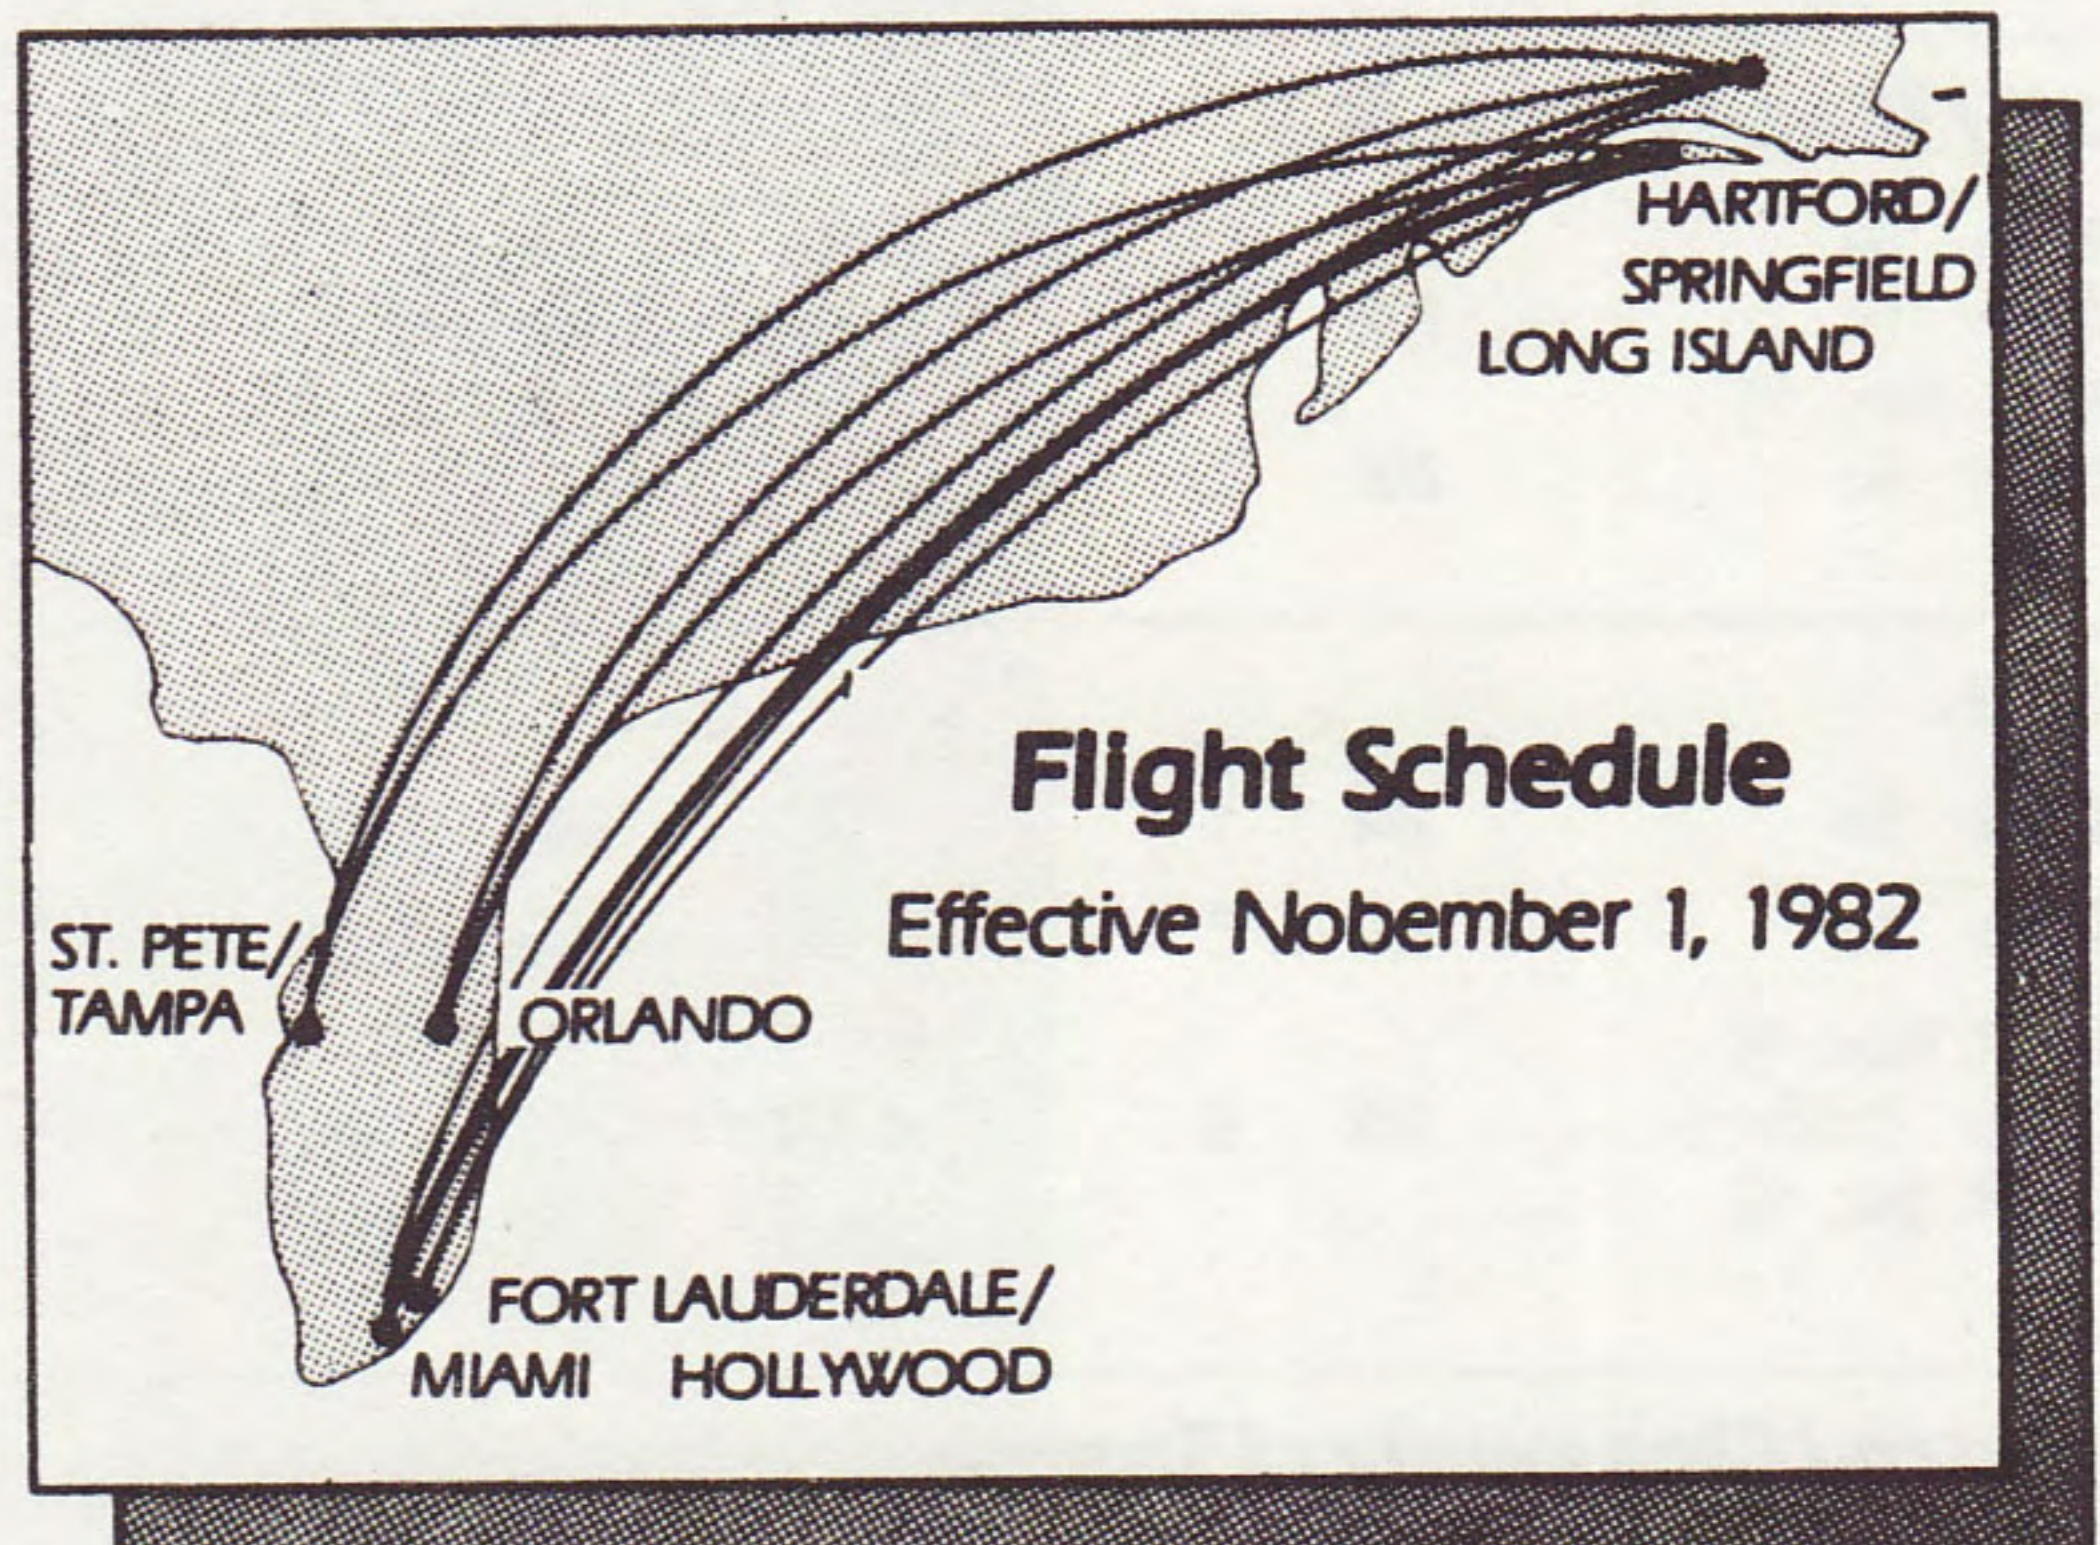

northeastern
INTERNATIONAL AIRWAYS, INC.

TIMETABLE

northeastern

Northeastern International Airways, Inc.
Post Office Box 21747, Fort Lauderdale, Florida 33335-1747

Fort Lauderdale/Hollywood, Fla.

Reservations: 524-1818

TO					FROM				
Leave	Arrive	Freq.	Flt.	Stops	Leave	Arrive	Freq.	Flt.	Stops
Hartford/Springfield									
8 15p	10 55p	MoThFrSu	122	0	9 15a	12 00n	MoTuFrSa	123	0
Long Island/MacArthur, N.Y.									
1 00p	3 40p	ExTuSa	114	0	8 15a	12 00n	Sa	123	1
Flt. 114 daily eff. Dec. 16					11 15a	2 00p	ThSu	117	0
5 00p	7 35p	ThSu	118	0	Flt. 117 eff. Dec. 16				
Flt. 118 eff. Dec. 16					4 45p	7 25p	ExTuSa	115	0
					Flt. 115 daily eff. Dec. 16				

Hartford, Conn./Springfield, Mass.

Bradley International Airport

Reservations: 800-645-1770

Fort Lauderdale/Hollywood, Fla.									
9 15a	12 00n	MoTuFrSa	123	0	8 15p	10 55p	MoThFrSu	122	0
Long Island/MacArthur, N.Y.									
9 15a	9 45a	Su	207	0	8 15a	8 45a	Sa	123	0
5 15p	5 45p	Tu	200	0	9 00a	9 30a	Tu	201	0
Flt. 200 eff. Nov. 16					Flt. 201 eff. Nov. 16				
6 10p	6 40p	Su	208	0					
Orlando, Fla.									
9 15a	12 55p	Su	207	1	1 50p	5 25p	Su	208	1
10 15a	12 45p	Tu	201	0	2 00p	4 30p	Tu	200	0
Flt. 201 eff. Nov. 16					Flt. 200 eff. Nov. 16				
1 00p	3 40p	ExWe	203	0	4 30p	7 50p	ExWe	202	1
Flt. 203 eff. Dec. 16					Flt. 202 eff. Dec. 16				
St. Petersburg/Clearwater/Tampa									
9 15a	2 30p	Su	207	2	9 00a	12 20p	ExWe	204	1
Above Flt. 207 Dis. after Dec. 15					Flt. 204 eff. Dec. 16				
8 30p	11 10p	ExWe	207	0	3 15p	5 25p	Su	208	0
Above Flt. 207 eff. Dec. 16									

Long Island/MacArthur, N.Y.

MacArthur Airport

Reservations: 516-588-5660

Fort Lauderdale/Hollywood, Fla.									
8 15a	12 00n	Sa	123	1	1 00p	3 40p	ExTuSa	114	0
11 15a	2 00p	ThSu	117	0	Flt. 114 daily Dec. 16				
4 45p	7 25p	ExTuSa	115	0	5 00p	7 35p	ThSu	118	0
Flt. 115 daily eff. Dec. 16					Flt. 118 eff. Dec. 16				
Hartford/Springfield									
8 15a	8 45a	Sa	123	0	9 15a	9 45a	Su	207	0
9 00a	9 30a	Tu	201	0	5 15p	5 45p	Tu	200	0
Flt. 201 eff. Nov. 16					Flt. 200 eff. Nov. 16				
6 10p	6 40p	Su	208	0					
Miami									
10 15a	12 59p	MoWeFr	111	0	2 15p	4 55p	MoWeFr	112	0
Flt. 111 eff. Nov. 15					Flt. 112 eff. Nov. 15				

Long Island/MacArthur, N.Y. (Cont.)

TO					FROM				
Leave	Arrive	Freq.	Flt.	Stops	Leave	Arrive	Freq.	Flt.	Stops
Orlando									
9 00a	12 45p	Tu	201	1	1 50p	6 40p	Su	208	2
Flt. 201 eff. Nov. 16					2 00p	5 40p	Th	202	1
10 30a	12 55p	Su	207	0	Flt. 202 Dis. after Dec. 15				
10 45a	1 10p	Th	203	0	2 00p	5 45p	Tu	200	1
Above Flt. 203 Dis. after Dec. 15					Flt. 200 eff. Nov. 16				
11 50a	3 40p	ExWe	203	1	4 30p	6 40p	ExWe	202	0
Above Flt. 203 eff. Dec. 16					Flt. 202 eff. Dec. 16				
St. Petersburg/Clearwater/Tampa									
10 30a	2 30p	Su	207	1	9 00a	11 10a	ExWe	204	0
Flt. 207 Dis. after Dec. 15					Flt. 204 eff. Dec. 16				
10 45a	2 40p	Th	203	1	3 15p	6 40p	Su	208	1
7 20p	11 10p	ExWe	207	1	3 25p	5 40p	Th	202	0
Flt. 207 eff. Dec. 16									

Miami, Fla.

Reservations: 945-3185

Long Island/MacArthur, N.Y.									
2 15p	4 55p	MoWeFr	112	0	10 15a	12 59p	MoWeFr	111	0
Flt. 112 eff. Nov. 15					Flt. 111 eff. Nov. 15				

Orlando, Fla.

Reservations: 800-432-1954

Hartford/Springfield									
1 50p	5 25p	Su	208	1	9 15a	12 55p	Su	207	1
2 00p	4 30p	Tu	200	0	10 15a	12 45p	Tu	201	0
Flt. 200 eff. Nov. 16					Flt. 201 eff. Nov. 16				
4 30p	7 50p	ExWe	202	1	1 00p	3 40p	ExWe	203	0
Flt. 202 eff. Dec. 16					Flt. 203 eff. Dec. 16				
Long Island/MacArthur, N.Y.									
1 50p	6 40p	Su	208	2	9 00a	12 45p	Tu	201	1
2 00p	5 40p	Th	202	1	Flt. 201 eff. Nov. 16				
Flt. 202 Dis. after Dec. 15					10 30a	12 55p	Su	207	0
2 00p	5 45p	Tu	200	1	10 45a	1 10p	Th	203	0
Flt. 200 eff. Nov. 16					Above Flt. 203 Dis. after Dec. 15				
4 30p	6 40p	ExWe	202	0	11 50a	3 40p	ExWe	203	1
Flt. 202 eff. Dec. 16					Above Flt. 203 eff. Dec. 16				
St. Petersburg/Clearwater/Tampa									
1 50p	2 30p	Su	208	0					
2 00p	2 40p	Th	202	0					

St. Petersburg/Clearwater/Tampa

St. Pete/Clearwater Airport

Reservations: 800-432-1954

Hartford/Springfield									
9 00a	12 20p	ExWe	204	1	9 15a	2 30p	Su	207	2
Flt. 204 eff. Dec. 16					Above Flt. 207 Dis. after Dec. 15				
3 15p	5 25p	Su	208	0	8 30p	11 10p	ExWe	207	0
					Above Flt. 207 eff. Dec. 16				
Long Island/MacArthur, N.Y.									
9 00a	11 10a	ExWe	204	0	10 30a	2 30p	Su	207	1
Flt. 204 eff. Dec. 16					Flt. 207 Dis. after Dec. 15				
3 15p	6 40p	Su	208	1	10 45a	2 40p	Th	203	1
3 25p	5 40p	Th	202	0	7 20p	11 10p	ExWe	207	1
					Flt. 207 eff. Dec. 16