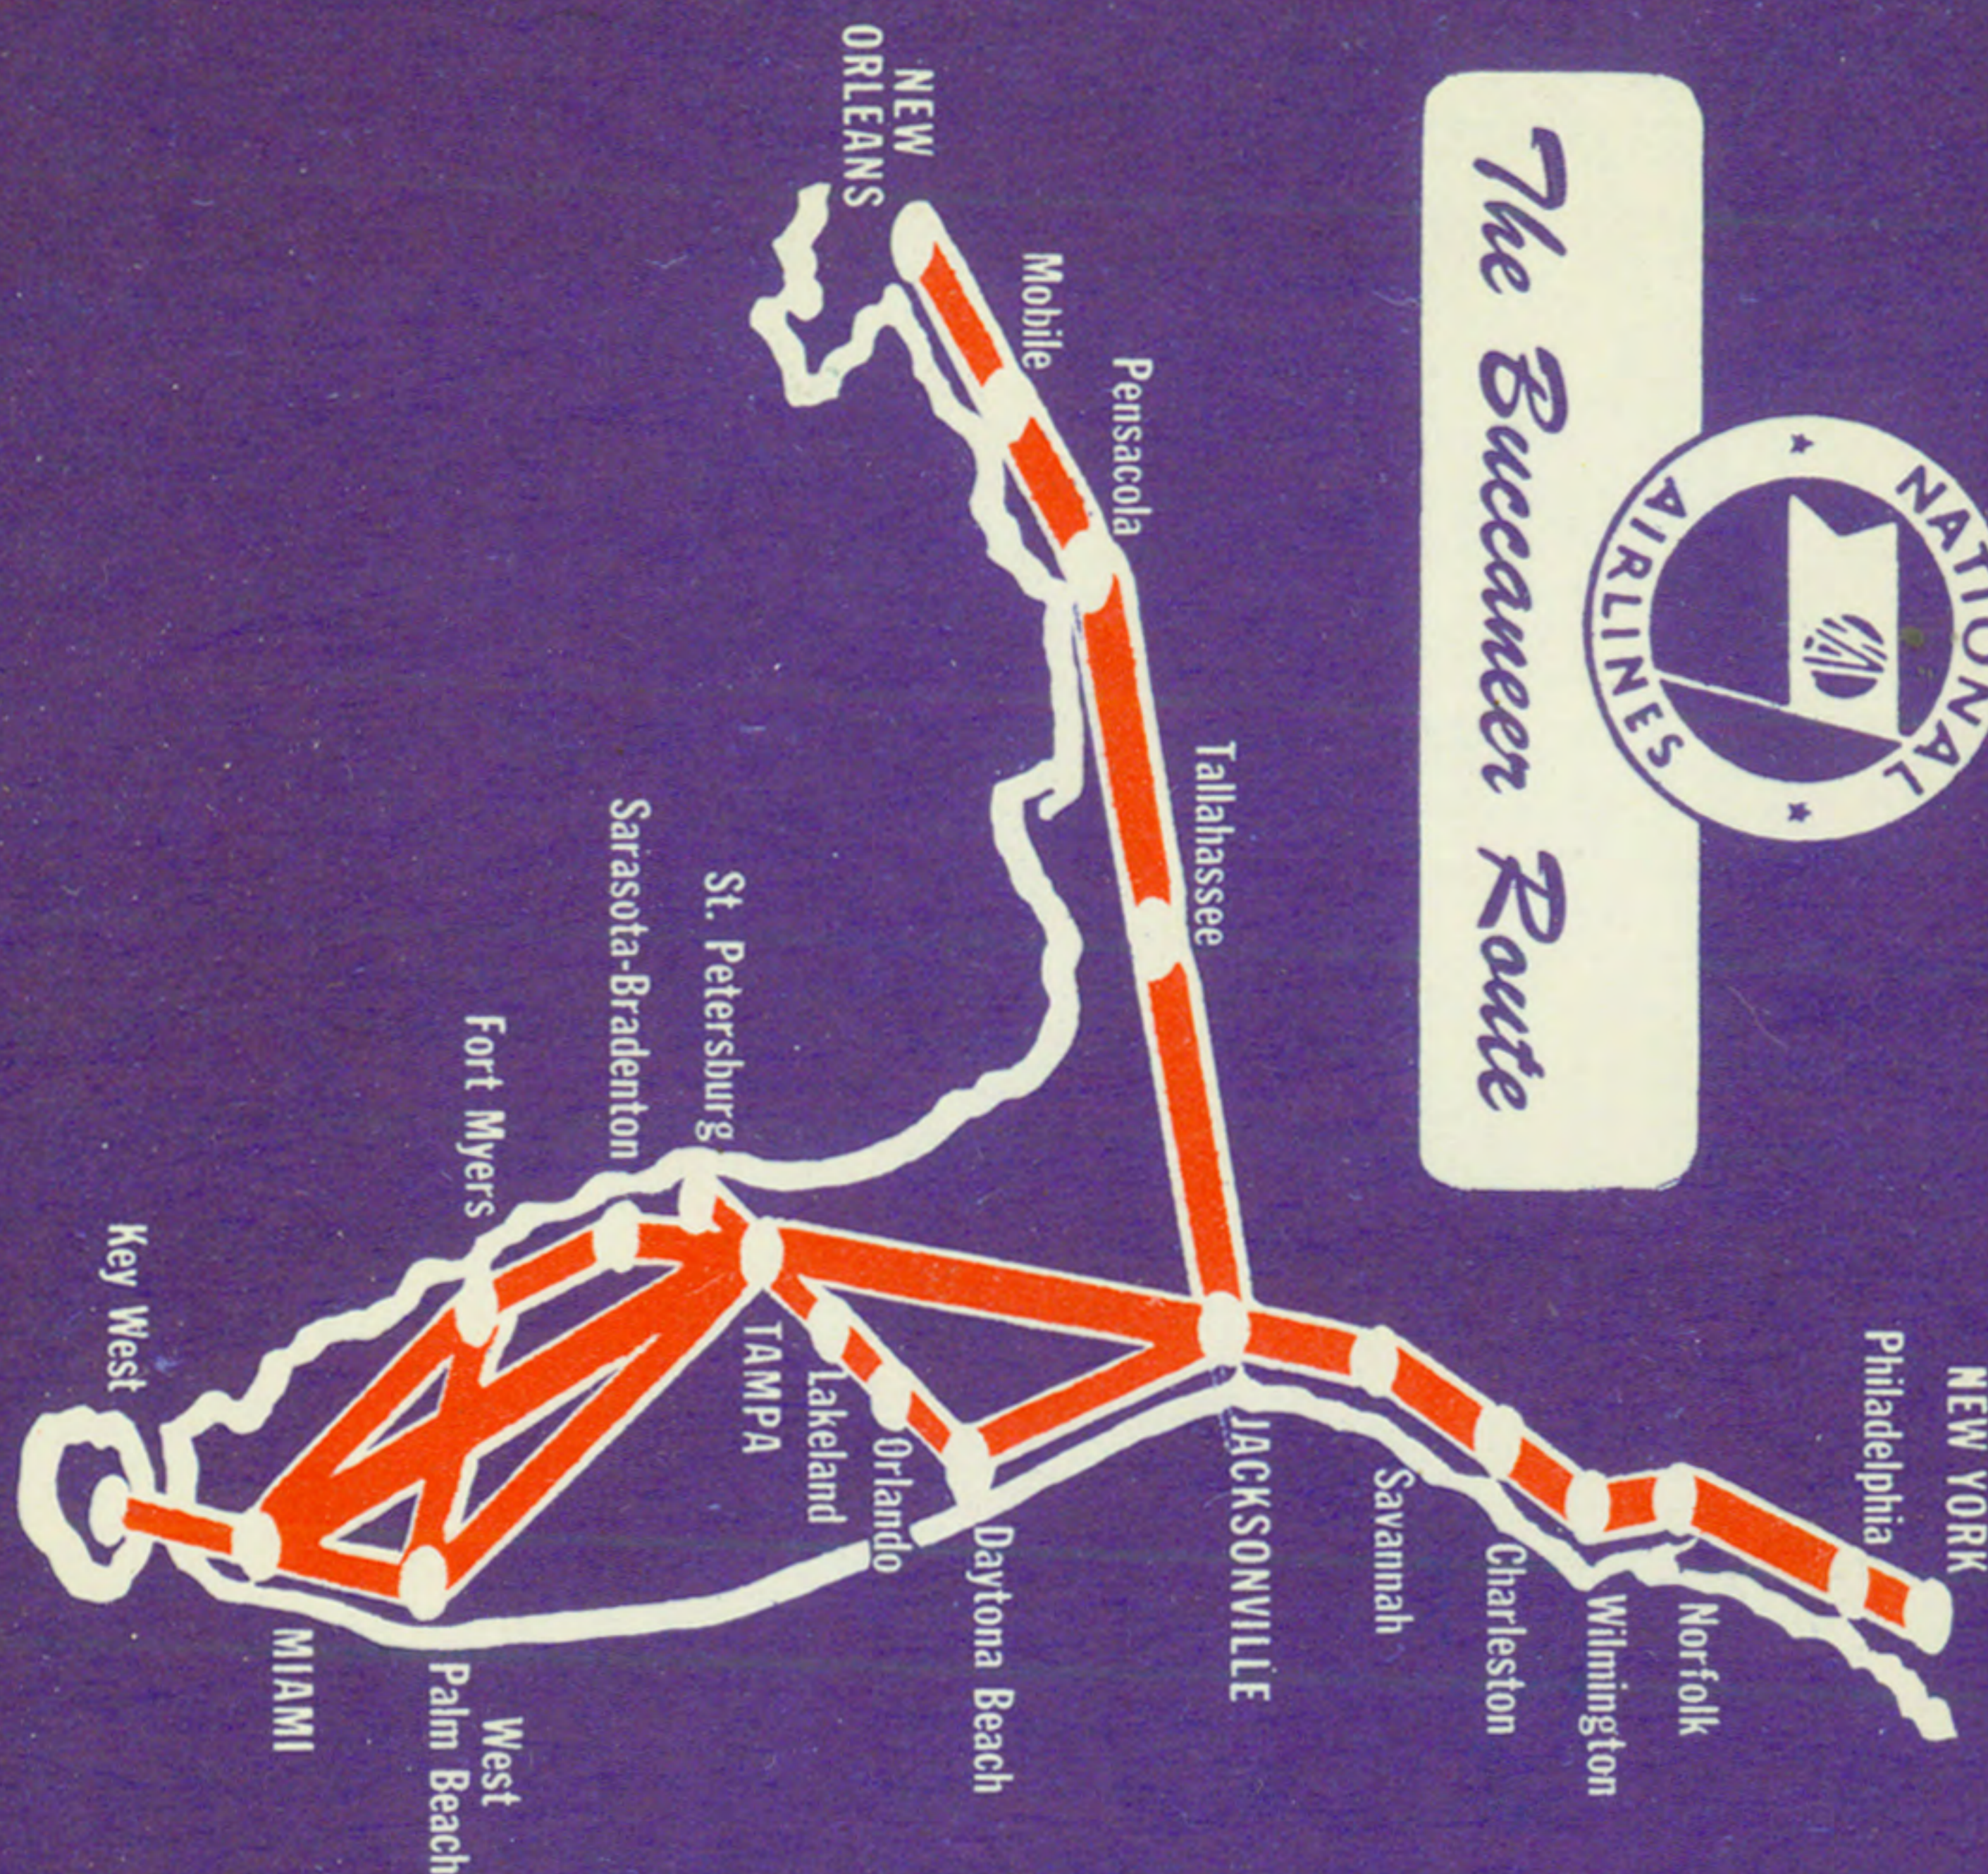

NOVEMBER, 1944

NATIONAL AIRLINES

MIAMI
NEW YORK
NEW ORLEANS

NATIONAL AIRLINES

THE BUCCANEER ROUTE

NOVEMBER, 1944

NATIONAL AIRLINES

MIAMI NEW YORK NEW ORLEANS

FLY NATIONAL AIRLINES NEW ROUTE TO NEW YORK

Effective OCTOBER 1ST

INAUGURATION of regular flights to new Ports of Call on The Buccaneer Route establishes a long-needed direct air service between the important Atlantic and Gulf Coast cities shown on the map.

FAST DAILY FLITES—conveniently timed—beginning at once. Additional flites will be scheduled as equipment becomes available.

**NORTH OR SOUTH FLY NATIONAL'S
NEW DIRECT COASTAL ROUTE**

**NEW ROUND TRIP FLITES
between
JACKSONVILLE—NEW ORLEANS
MIAMI—KEY WEST**

* Service to these cities delayed because of military activities or airport development.

NATIONAL AIRLINES

THE BUCCANEER ROUTE

SCHEDULES

FARES

NEW YORK—MIAMI

READ DOWN ALL FLITES ARE DAILY READ UP

Flite 7	The Inter-American Flite 17	Flite 1	EFFECTIVE NOVEMBER 1, 1944		Flite 8	The Inter-American Flite 2	Flite 16
↑11:35AM	8:25PM		Lv. NEW YORK (ET)	Ar. 5:05PM	6:15AM		
			*PHILADELPHIA				
			*NORFOLK				
			*WILMINGTON				
			Ar. CHARLESTON	Lv. 12:15PM	1:25AM		
			Ar. CHARLESTON	Lv. 12 noon	1:10AM		
			Ar. SAVANNAH				
			Lv. SAVANNAH				
			Lv. JACKSONVILLE				
			Ar. JACKSONVILLE				
			Lv. JACKSONVILLE				
			Ar. ORLANDO				
			Lv. ORLANDO				
			Ar. LAKELAND				
			Lv. LAKELAND				
			Ar. TAMPA				
			Lv. TAMPA				
			*ST. PETERSBURG				
			Ar. SARASOTA-BRADENTON				
			Lv. SARASOTA-BRADENTON				
			Ar. FT. MYERS				
			Lv. FT. MYERS				
			Ar. WEST PALM BEACH				
			Lv. WEST PALM BEACH				
			Ar. MIAMI				
			Lv. MIAMI				
			Ar. KEY WEST (ET)				
			Lv. KEY WEST (ET)				