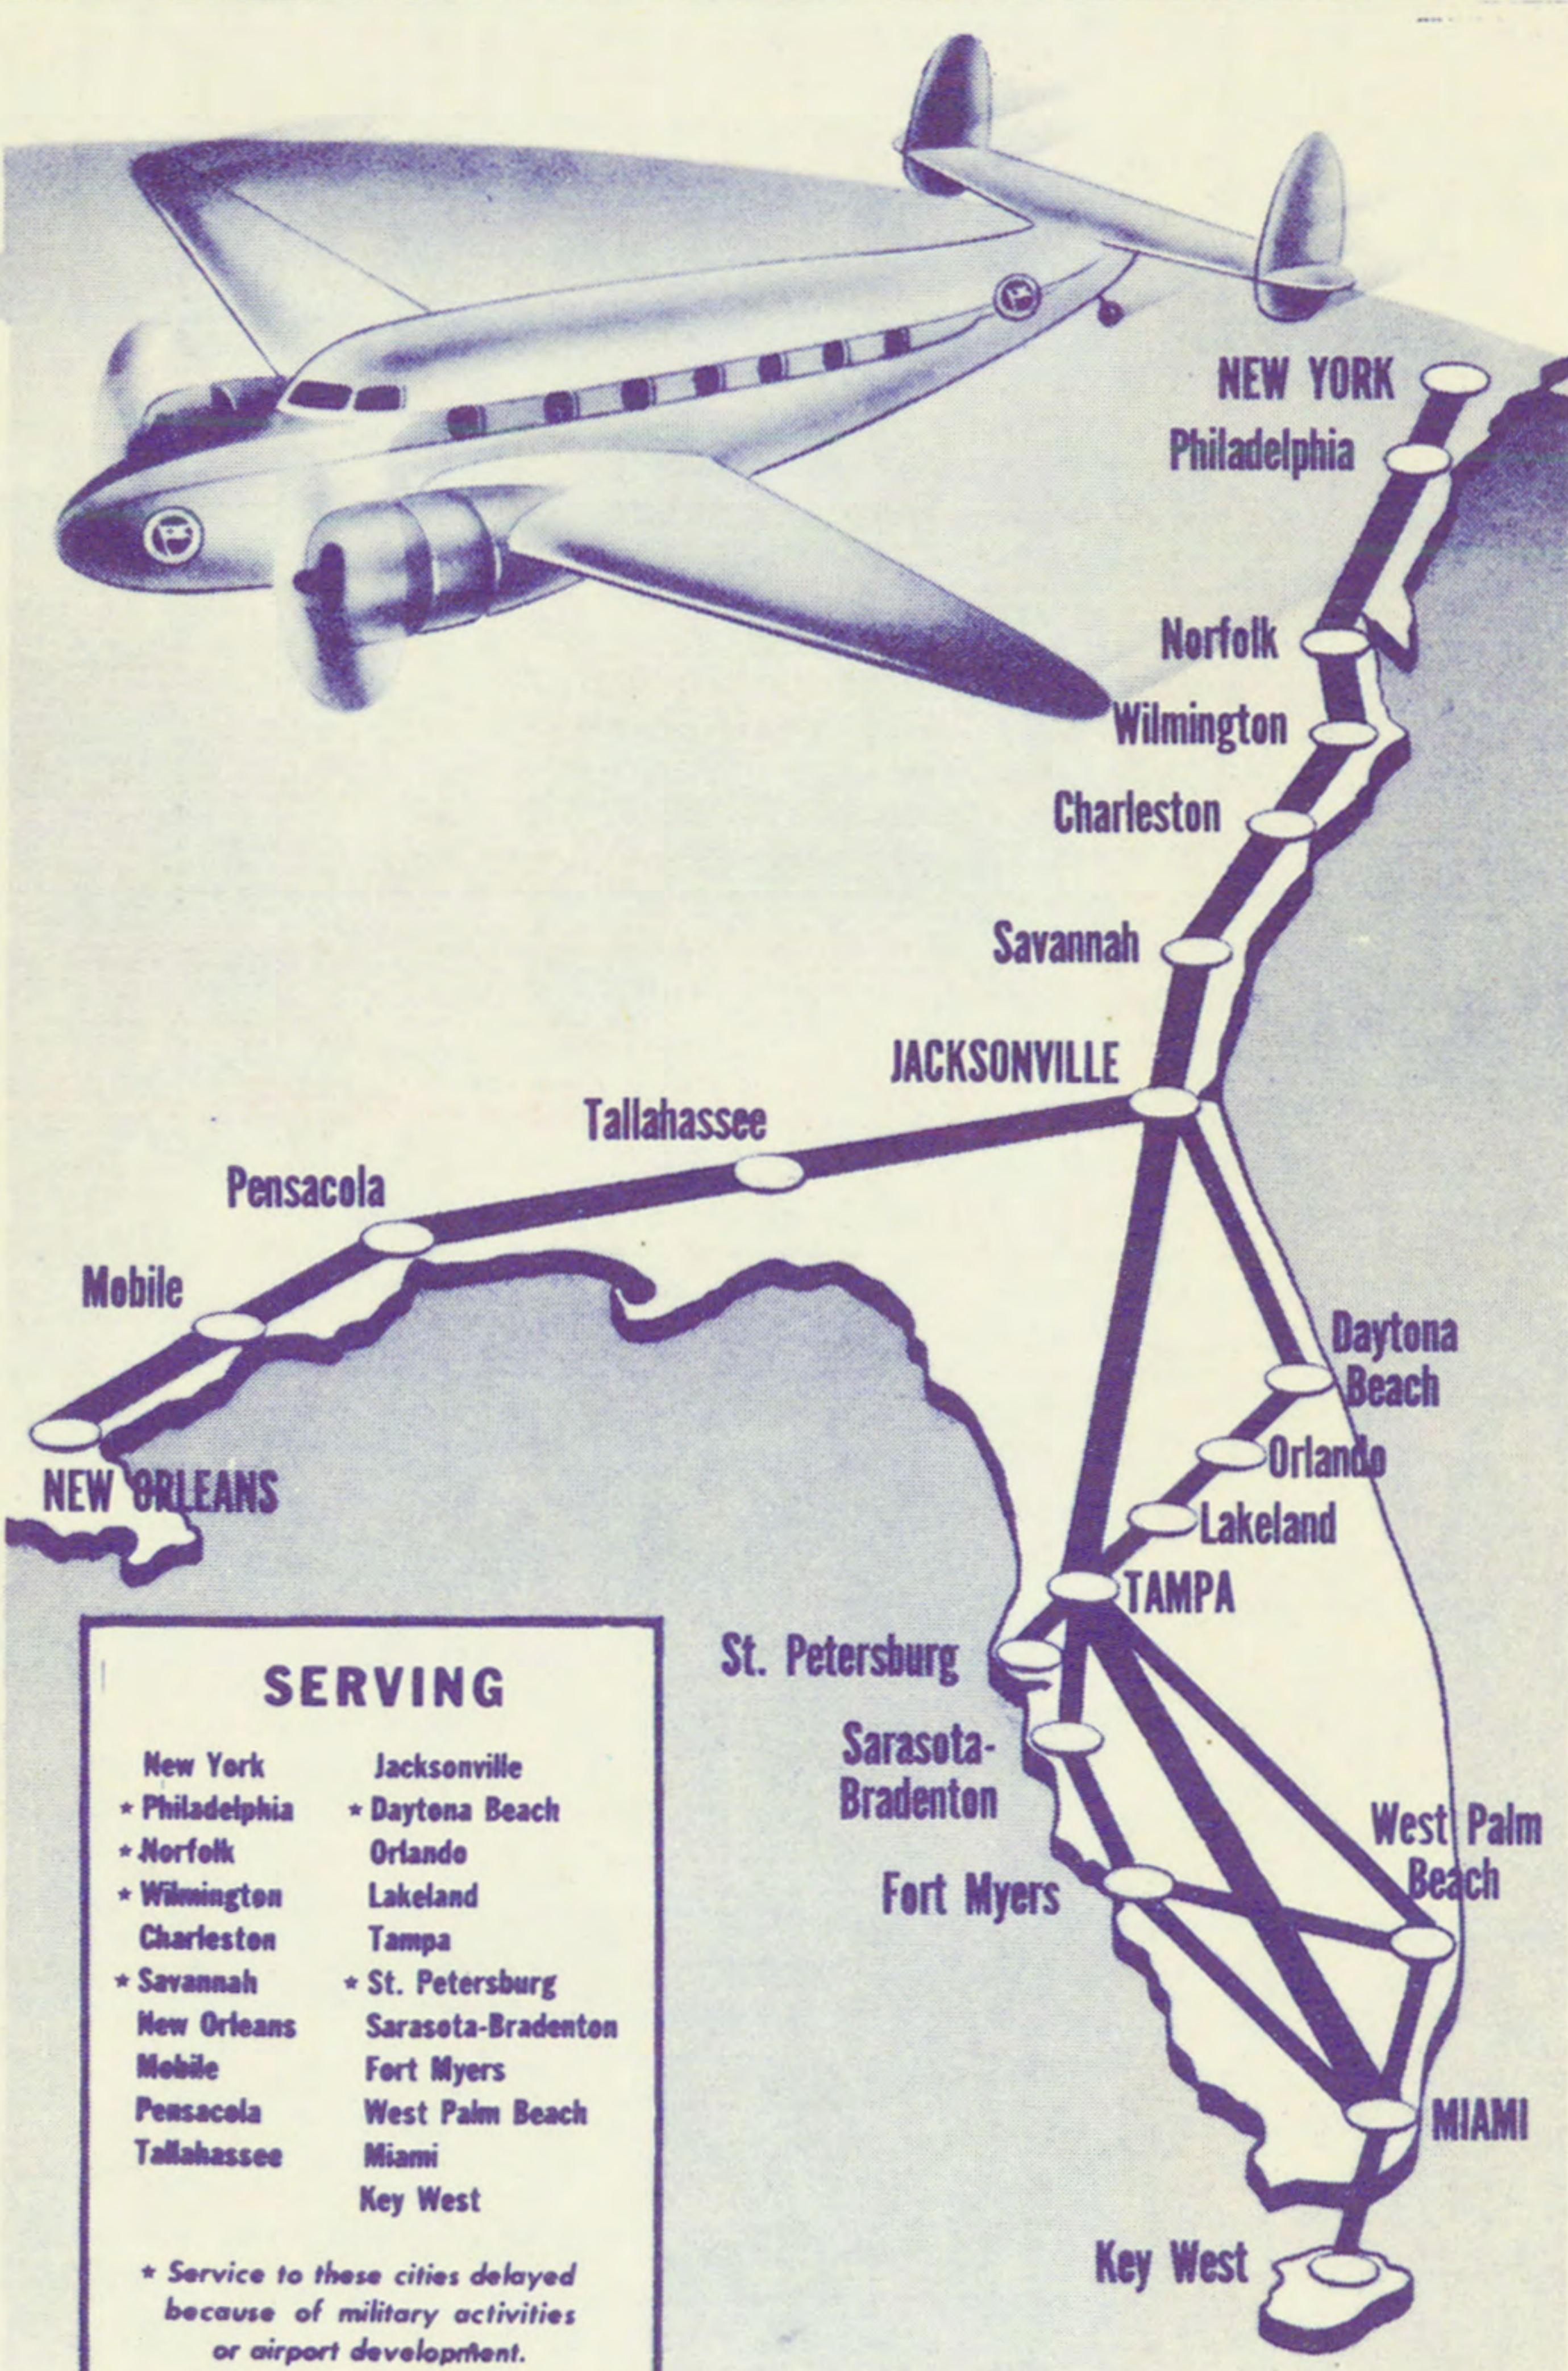

NOVEMBER, 1944

NATIONAL AIRLINES

MIAMI
NEW YORK
NEW ORLEANS

NATIONAL AIRLINES

THE BUCCANEER ROUTE

NOVEMBER, 1944

NATIONAL AIRLINES

MIAMI NEW YORK NEW ORLEANS

FLY NATIONAL AIRLINES NEW ROUTE TO NEW YORK

Effective OCTOBER 1ST

INAUGURATION of regular flights to new Ports of Call on The Buccaneer Route establishes a long-needed direct air service between the important Atlantic and Gulf Coast cities shown on the map.

FAST DAILY FLITES—conveniently timed—beginning at once. Additional flites will be scheduled as equipment becomes available.

**NORTH OR SOUTH FLY NATIONAL'S
NEW DIRECT COASTAL ROUTE**

**NEW ROUND TRIP FLITES
between
JACKSONVILLE—NEW ORLEANS
MIAMI—KEY WEST**