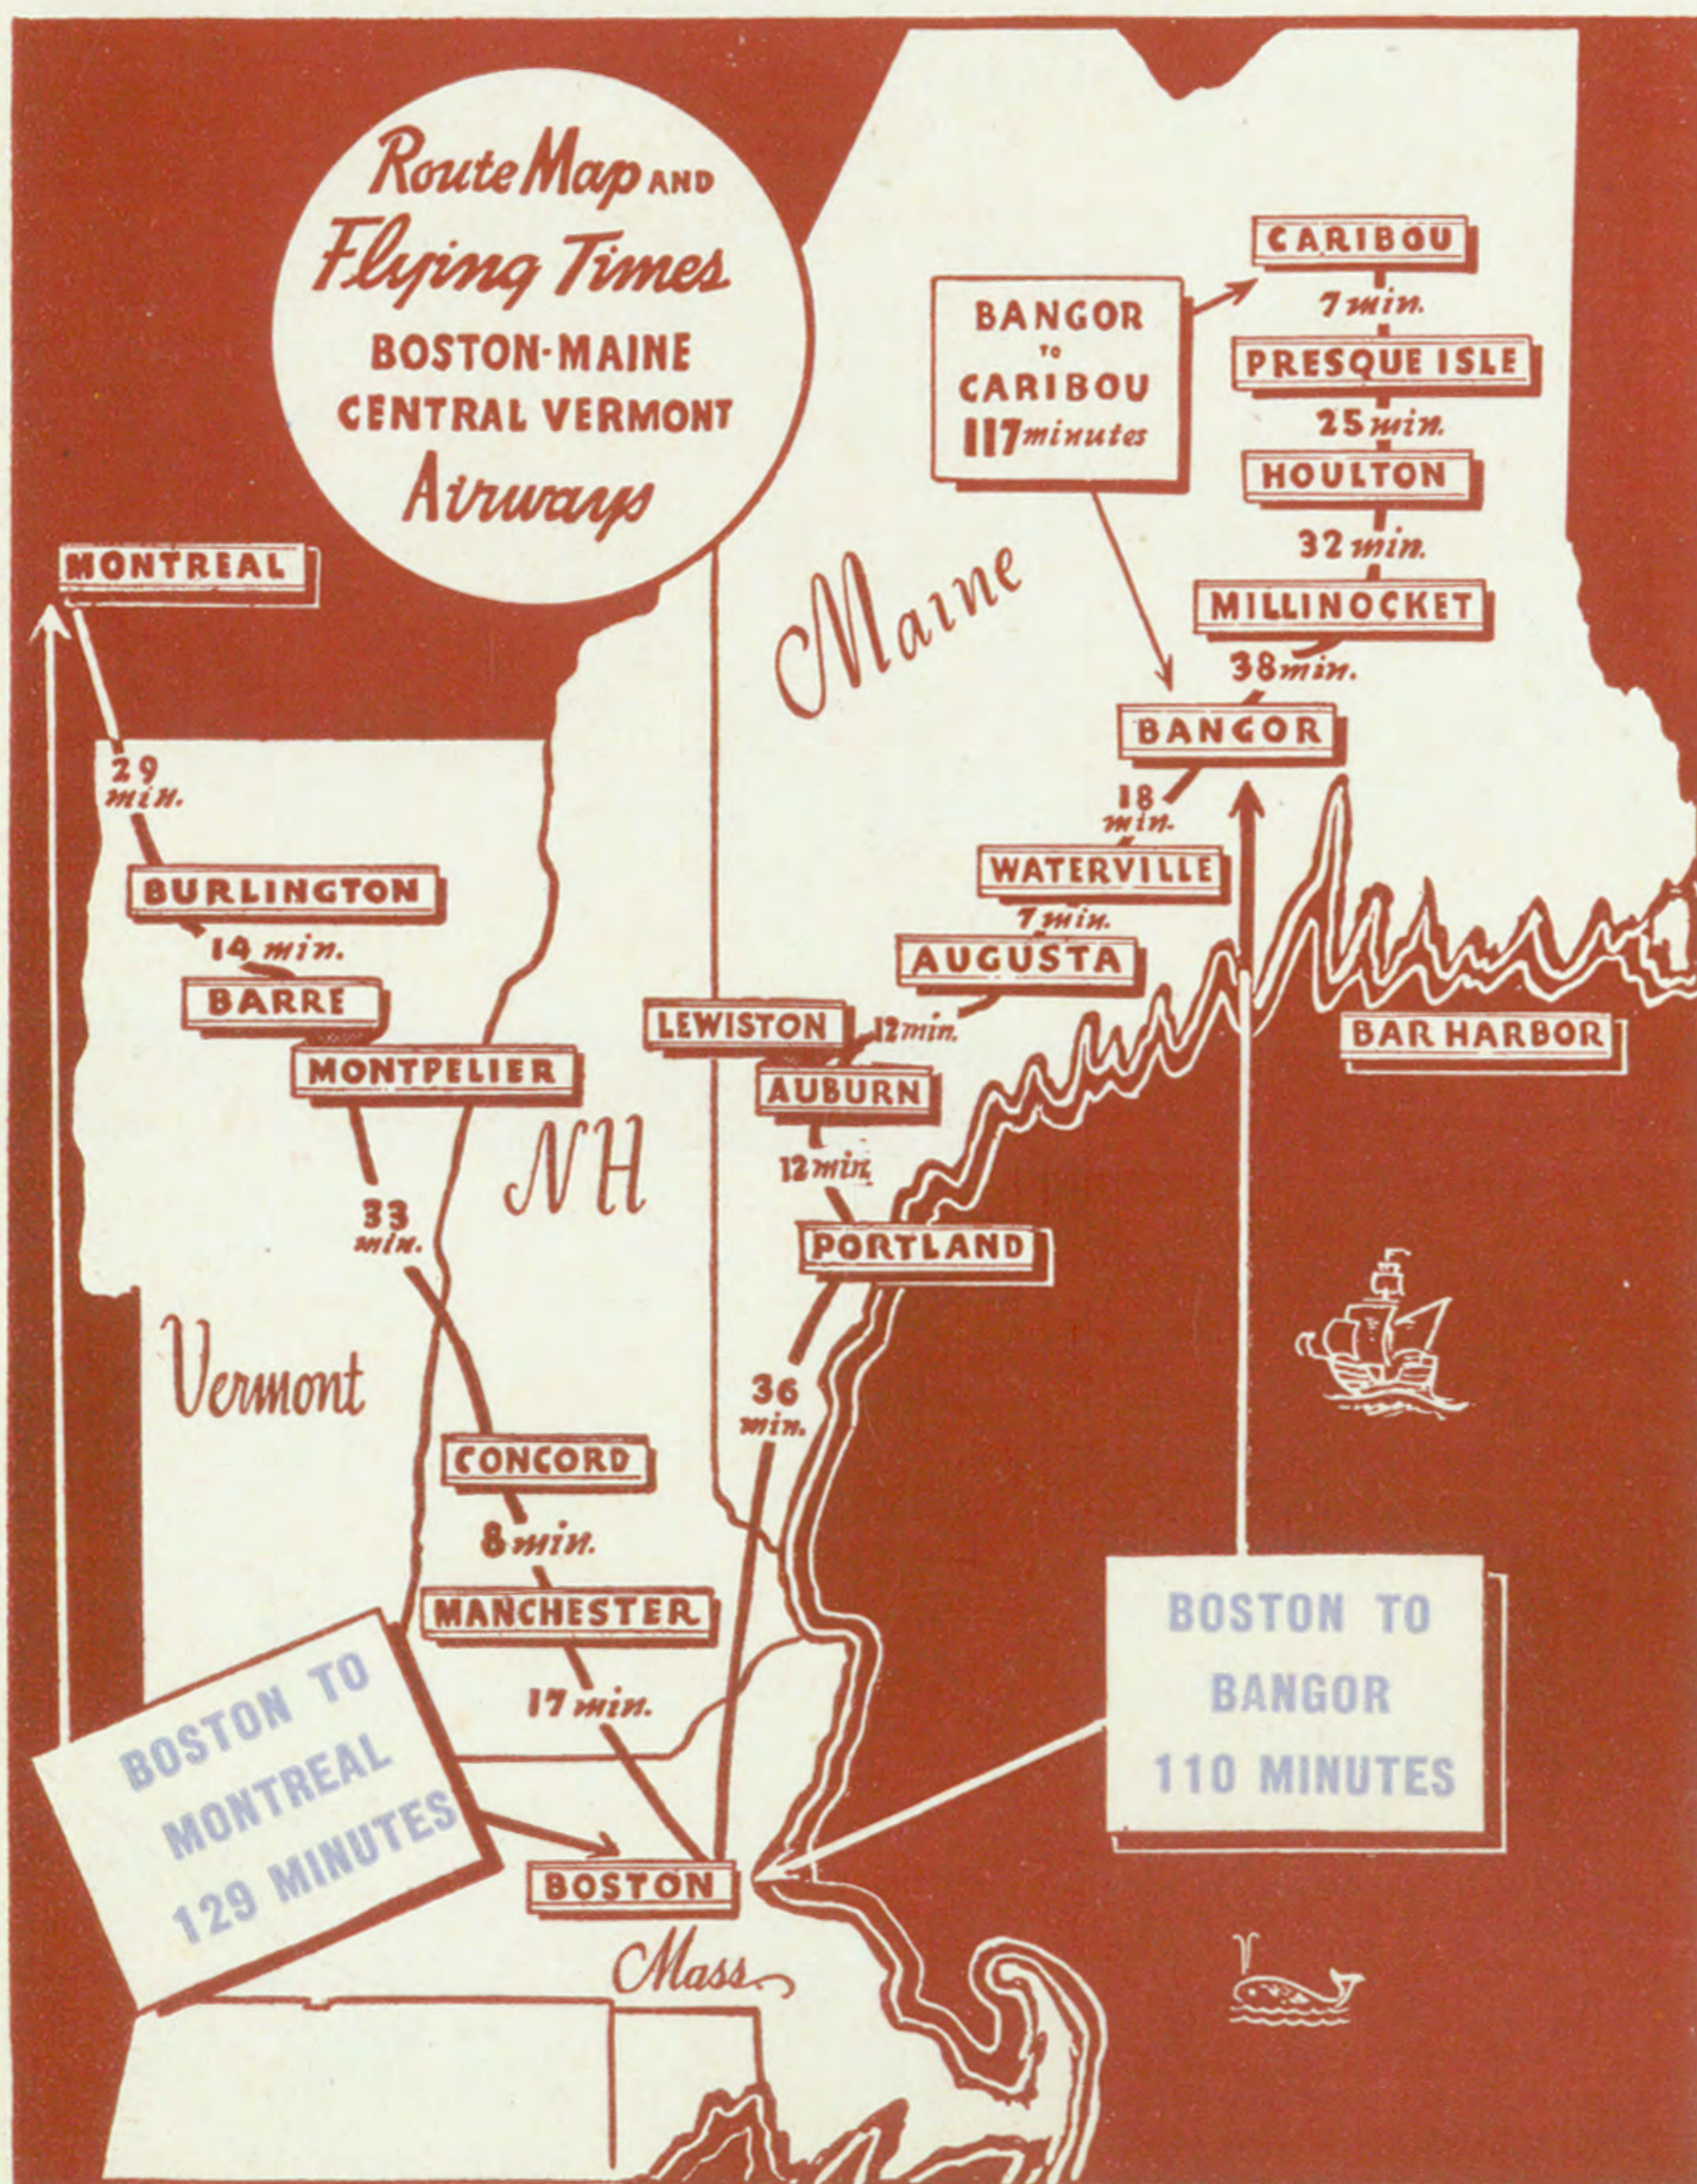

INTERNATIONAL LINE

Read Down				EASTERN STANDARD TIME				Read Up			
No. 8	No. 4	No. 8	No. 3	No. 8	No. 4	No. 8	No. 3	No. 8	No. 4	No. 8	No. 3
Ex. Sun. P.M.	Daily A.M.	Miles	Schedules—Airport to Airport		Ex. Sun. P.M.	Daily P.M.					
3.05	8.50		Lv. ★BOSTON	Ar.	1.34	7.49					
3.28	9.13	43	Lv. MANCHESTER, N. H.	Lv.	1.14	7.29					
3.46	9.31	62	Lv. CONCORD, N. H.	Lv.	1.01	7.16					
4.25	10.10	153	Lv. BARRE-MONTPELIER, VT.	Lv.	12.18	6.33					
4.39	10.24	191	Ar. BURLINGTON, VT.	Lv.	11.59	6.14					
4.44	10.29		Lv. BURLINGTON, VT.	Ar.	11.49	6.04					
5.14	10.59	265	Ar. MONTREAL, P. Q.	Lv.	11.19	5.34					
P.M.	A.M.				A.M.	P.M.					

INTERNATIONAL LINE

Fares Airport to Airport	Boston	Manchester, N. H.	Concord, N. H.	Barre-Montpelier	Burlington
MANCHESTER O. W. R. T.	$2.60 4.70				
Round Trip Tickets Good for Return Any Time					
CONCORD O. W. R. T.	3.80 6.90	$2.50 4.50			
Light Face Type—One Way Dark Face Type—Round Trip					
BARRE-MONTPELIER O. W. R. T.	9.20 16.60	6.80 12.30	$5.50 9.90		
BURLINGTON O. W. R. T.	11.50 20.70	8.90 16.10	7.70 13.90	$2.50 4.50	
MONTREAL O. W. R. T.	15.90 28.70	13.40 24.20	12.20 22.00	6.80 12.30	$4.50 8.10

TRANSPORTATION TO AND FROM AIRPORTS

★AT BOSTON—Special Packard Limousine Service for Plane Connections.

	Eastern Standard Time			
	FLIGHTS 2, 22 and 4 A.M.	FLIGHT 10 P.M.	FLIGHT 8 P.M.	FLIGHT 6 P.M.
Lv. HOTEL STATLER	8.05	12.25	2.30	2.55
Lv. HOTEL MANGER and NORTH STATION	8.15	12.35	2.40	3.05

FARE:—FIFTY CENTS.

Lockheed Electra Planes operated on all flights with exception of
●Stinson Tri-Motored Planes operated between Bangor and Caribou.
All planes equipped with two-way radio.
All schedules subject to change without notice.

CONNECTING SERVICES

Read Down				EASTERN STANDARD TIME				Read Up			
No. 10	No. 26	No. 8	No. 3	No. 10	No. 26	No. 8	No. 3	No. 10	No. 26	No. 8	No. 3
Daily P.M.	Sun. & Hols. A.M.	Ex. Sun. & Hols. A.M.	AMERICAN AIRLINES Airport to Airport		Daily P.M.	Ex. Sat. & Sun. & Hols. P.M.	Daily P.M.	Daily P.M.	Daily P.M.	Daily P.M.	Daily P.M.
1.30	7.00	7.00	Lv. NEW YORK (Newark Airport)	Ar.	2.40	3.45	4.45	9.55			
	7.52		Lv. HARTFORD	Ar.	1.45						
2.49	8.35	8.19	Ar. BOSTON	Lv.	1.00	2.20	3.20	8.30			

Fares: BOSTON-NEW YORK—$13.90 One Way, $25.00 Round Trip

AIR EXPRESS —for Real Economy!

Super-speed day and night service. 2500 miles overnight. Nation-wide, at low cost. Also direct to Canada, Latin America, and principal Pacific points. Phone any RAILWAY EXPRESS office and say AIR EXPRESS Division.

City	Airport	Cab Company	Running Time	Fare	Telephone
Auburn, Me.	Lew.-Aub.	Checker Cab	20 min.	$ .50	Lewiston 2000
Augusta, Me.	Augusta	North Taxi	10 min.	.50	Augusta 220
Bangor, Me.	Bangor	Checker Cab	15 min.	.50	Bangor 8228
Barre, Vt.	Barre-Mont.	Lee's Taxi	25 min.	.50	Barre 580
Burlington, Vt.	Burlington	292 Cab	15 min.	.50	Burlington 292
Caribou, Me.	Caribou	Scott Taxi	10 min.	.25	Caribou 422
Concord, N. H.	Concord	Yellow Taxi	10 min.	.50	Concord 2200
Houlton, Me.	Houlton	Hatfield Taxi	15 min.	.50	Houlton 644
Lewiston, Me.	Lew.-Aub.	Checker Cab	25 min.	.50	Lewiston 2000
Manchester, N. H.	Manchester	Checker Cab	15 min.	.50	Manchester 90
Millinocket, Me.	Millinocket	Crawford Cab	10 min.	.50	Millinocket 372
Montpelier, Vt.	Barre-Mont.	River's Taxi	25 min.	.50	Montpelier 711
Montreal, P. Q.	St. Hubert	Murray-Hill	45 min.	1.00	Plateau 2501
Portland, Me.	Stroudwater	Town Taxi	15 min.	.50	Portland 3-1711
Presque Isle, Me.	Presque Isle	Ferland Taxi	15 min.	.50	Presque Isle 704
Waterville, Me.	Waterville	Testa's Taxi	15 min.	.40	Waterville 1892