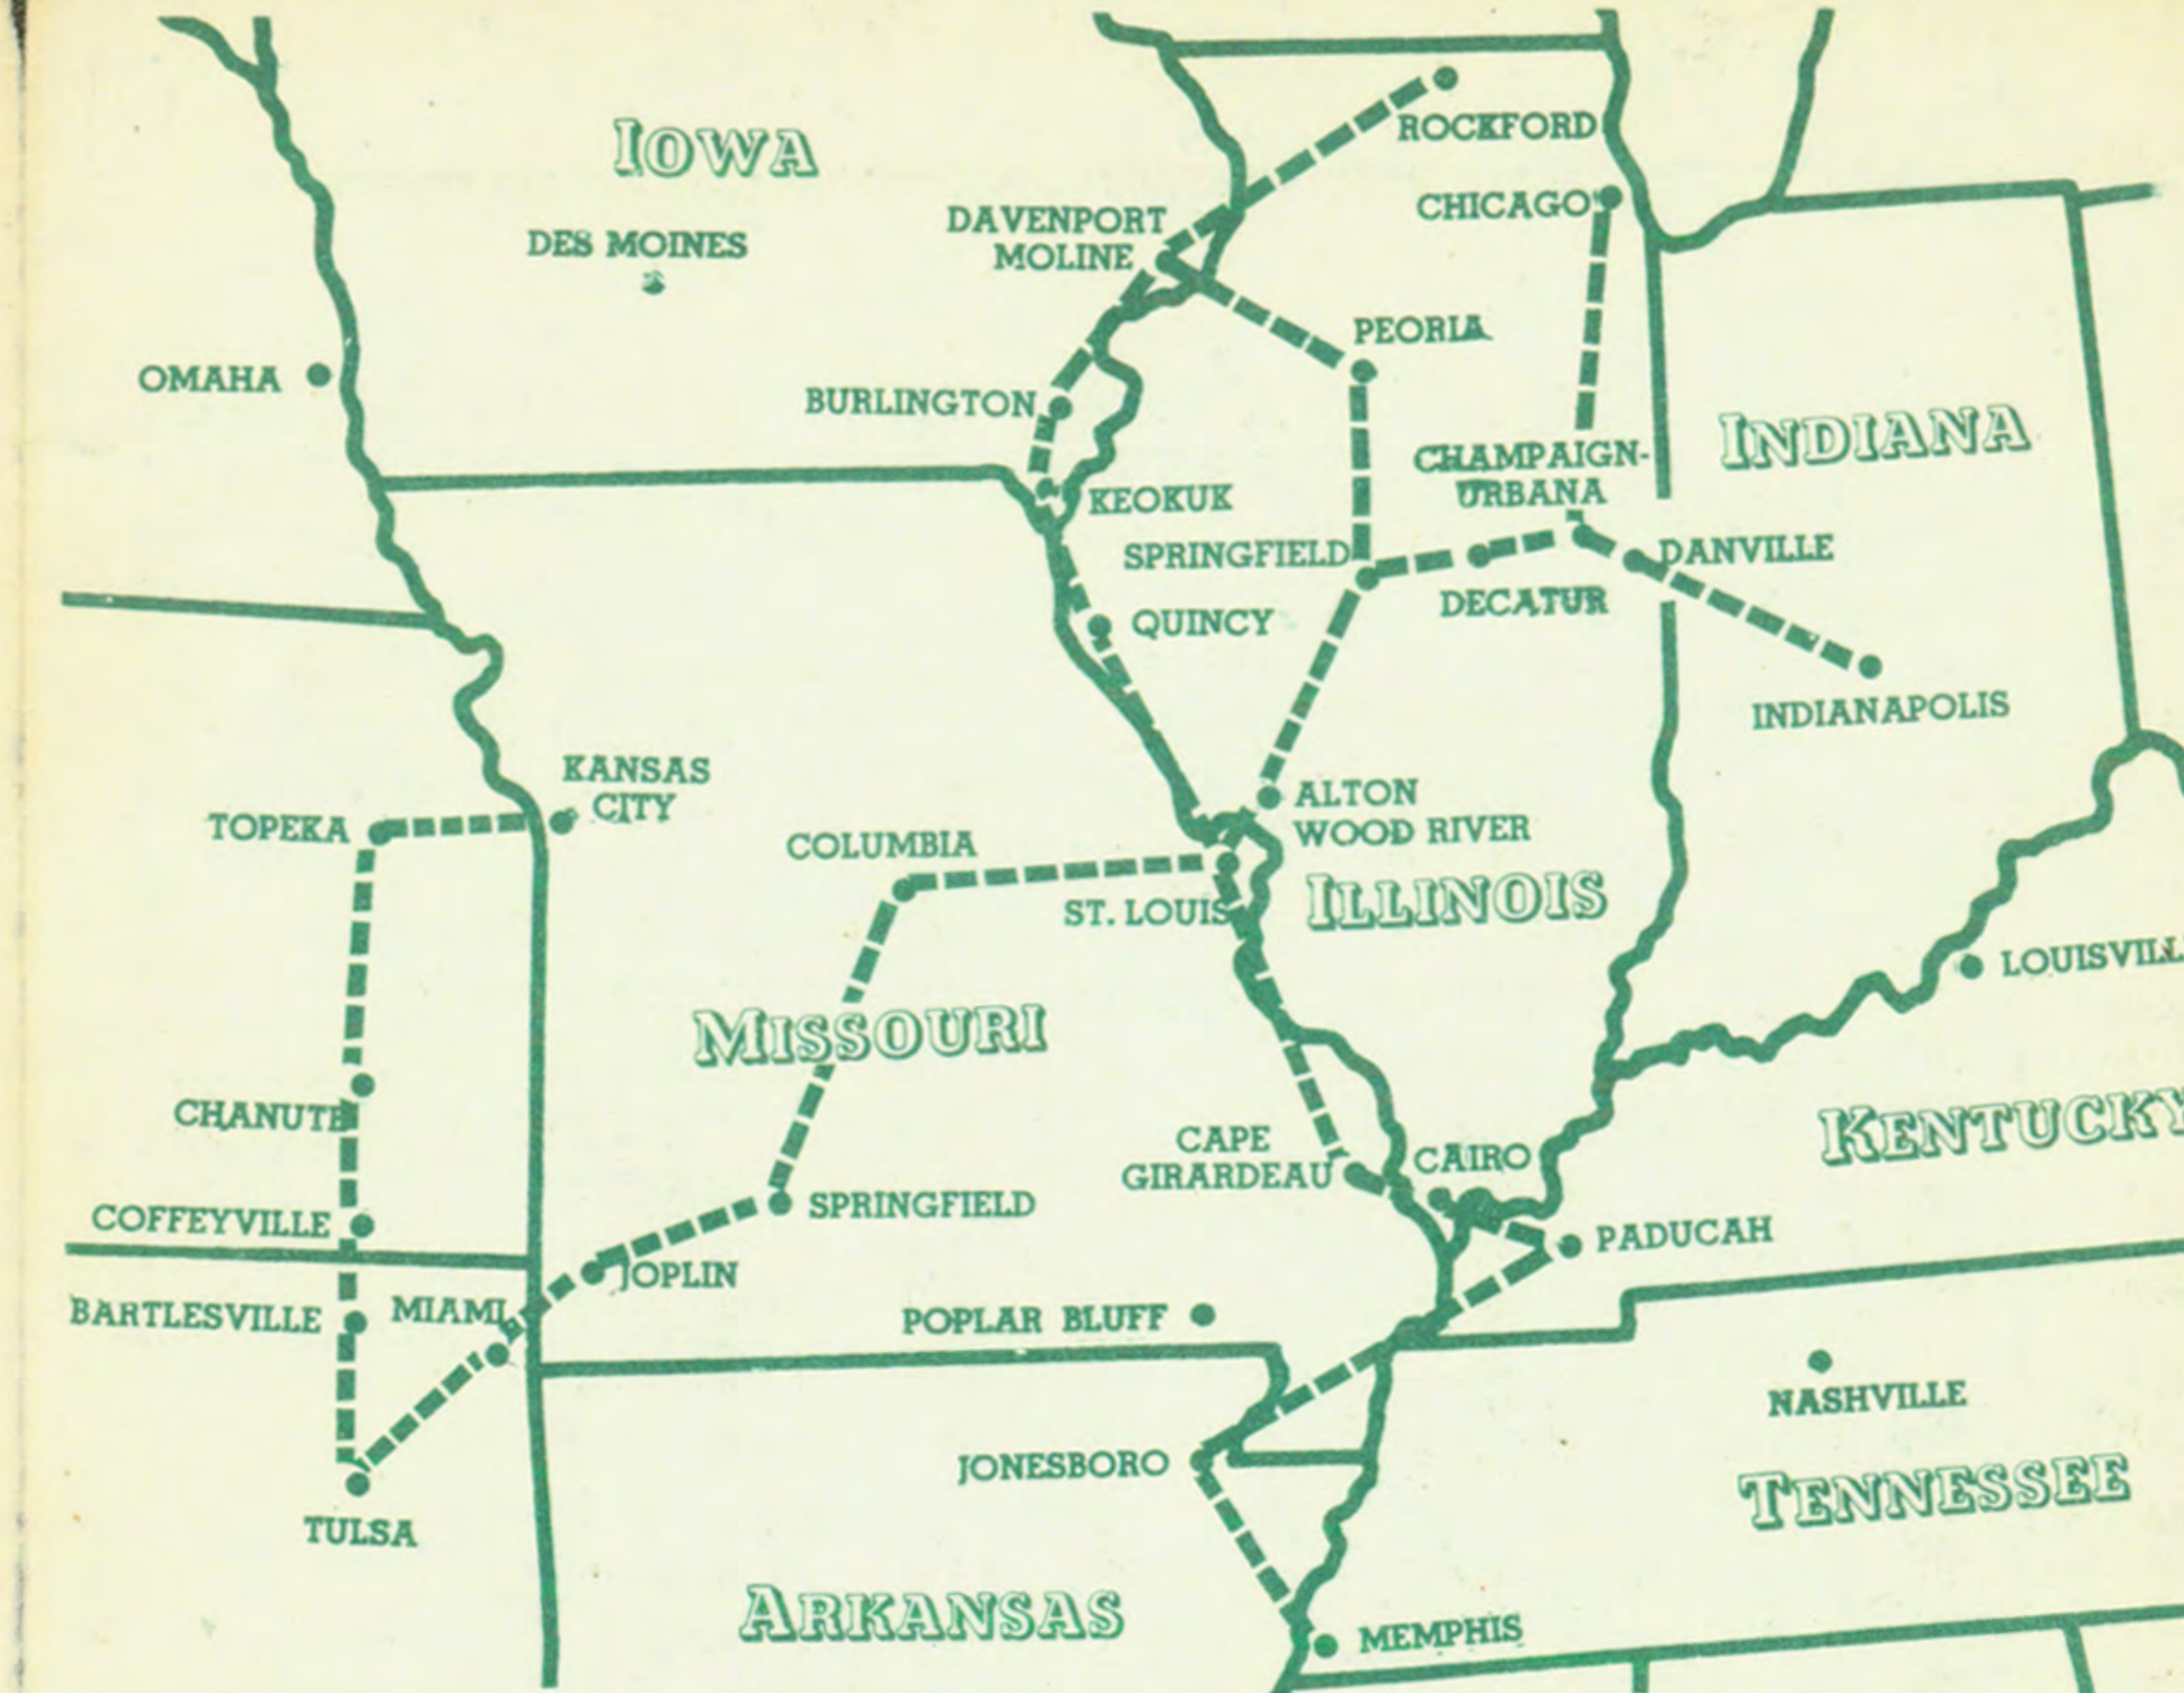

SOUTHBOUND—Read Down									NORTHBOUND—Read Up																							
C&S 71	202	301	101	204	403	303	103	305	ALL FLIGHTS DAILY Effective Dec. 18, 1952																							
AM 5 30	AM	AM 9 40	AM	PM	PM	PM	PM	PM	Read Down										302	102	402	201	304	104	C&S 600	306	203					
Ar	Lv	Ar	Lv	Lv	Lv	Lv	Lv	Lv	Lv	Read Up										AM	AM	PM	PM	PM	PM	PM	PM	PM	PM			
		Ar	Lv	Lv	Lv	Lv	Lv	Lv	Lv	Chicag. Urbana										Ar	Ar	Ar	Ar	Ar	Ar	Ar	Ar	Ar	Ar			
7 12	7 00	11 03	10 30	1 00	2 10	3 00	4 23	9 00	Lv	Rockford Moline-Davenport										Ar	Ar	Ar	Ar	Ar	Ar	Ar	Ar	Ar	Ar			
		11 03	10 30	1 00	2 46	3 55	4 23	9 00	Lv	Moline-Davenport Burlington										Ar	Ar	Ar	Ar	Ar	Ar	Ar	Ar	Ar	Ar	Ar		
		11 03	10 30	1 00	2 49	3 59	4 23	9 00	Lv	Burlington Keokuk-FT. Madison Quincy Peoria Springfield										Ar	Ar	Ar	Ar	Ar	Ar	Ar	Ar	Ar	Ar	Ar		
		11 03	10 30	1 00	3 10	4 20	4 23	9 00	Lv	Springfield Alton-Wood River										Ar	Ar	Ar	Ar	Ar	Ar	Ar	Ar	Ar	Ar	Ar	Ar	
		11 03	10 30	1 00	3 33	4 20	4 23	9 00	Lv	Alton-Wood River St. Louis										Ar	Ar	Ar	Ar	Ar	Ar	Ar	Ar	Ar	Ar	Ar	Ar	
		11 03	10 30	1 00	3 36	4 20	4 23	9 00	Lv	St. Louis Columbia-Elff. City										Ar	Ar	Ar	Ar	Ar	Ar	Ar	Ar	Ar	Ar	Ar	Ar	
		11 03	10 30	1 00	4 19	5 32	4 23	9 00	Lv	Columbia-Elff. City Springfield Jo. Mo.										Ar	Ar	Ar	Ar	Ar	Ar	Ar	Ar	Ar	Ar	Ar	Ar	
		11 03	10 30	1 00	4 19	5 32	4 23	9 00	Lv	Springfield Jo. Mo. Jo. Mo.										Ar	Ar	Ar	Ar	Ar	Ar	Ar	Ar	Ar	Ar	Ar	Ar	
		11 03	10 30	1 00	5 32	6 38	4 23	9 00	Lv	Jo. Mo. Jo. Mo. Miami, Okla.										Ar	Ar	Ar	Ar	Ar	Ar	Ar	Ar	Ar	Ar	Ar	Ar	
		11 03	10 30	1 00	5 32	6 41	4 23	9 00	Lv	Miami, Okla. Miami, Okla. Kansas City										Ar	Ar	Ar	Ar	Ar	Ar	Ar	Ar	Ar	Ar	Ar	Ar	
		11 03	10 30	1 00	5 32	6 41	4 23	9 00	Lv	Kansas City Topeka Chanute										Ar	Ar	Ar	Ar	Ar	Ar	Ar	Ar	Ar	Ar	Ar	Ar	
		11 03	10 30	1 00	5 32	6 41	4 23	9 00	Lv	Topeka Chanute Coffeyville Bartlesville										Ar	Ar	Ar	Ar	Ar	Ar	Ar	Ar	Ar	Ar	Ar	Ar	
		11 03	10 30	1 00	5 32	6 41	4 23	9 00	Lv	Coffeyville Bartlesville Tulsa										Ar	Ar	Ar	Ar	Ar	Ar	Ar	Ar	Ar	Ar	Ar	Ar	
		11 03	10 30	1 00	5 32	6 41	4 23	9 00	Lv											Ar	Ar	Ar	Ar	Ar	Ar	Ar	Ar	Ar	Ar	Ar	Ar	
		11 03	10 30	1 00	5 32	6 41	4 23	9 00	Lv											Ar	Ar	Ar	Ar	Ar	Ar	Ar	Ar	Ar	Ar	Ar	Ar	Ar

1/2 FARE FAMILY PLAN
Travel on Monday, Tuesday and Wednesday with the Whole Family and take advantage of Ozark's Half Fare Family Plan.

Added Convenience
OZARK AIR TRAVEL CREDIT CARD
NO DEPOSIT! Write or call for information.

GENERAL INFORMATION

INDIANAPOLIS—PEORIA—MOLINE

201	203	Read Down	Read Up	202	204
AM	PM	Lv	Ar	AM	PM
10 30	6 00	INDIANAPOLIS		9 58	3 58
11 07		DANVILLE		9 21	3 21
11 10		DANVILLE		9 18	3 18
11 30	7 00	CHAMPAIGN-URBANA		8 58	2 58
11 34	7 04	CHAMPAIGN-URBANA		8 54	2 54
11 55	7 25	DECATUR		8 54	2 54
11 58	7 28	DECATUR		8 30	2 30
12 23	7 53	SPRINGFIELD, Ill.		8 05	2 05
12 26	7 56	SPRINGFIELD, Ill.		8 02	2 02
12 53	8 23	PEORIA		7 35	1 35
12 56	8 26	PEORIA		7 32	1 32
1 28	8 58	MOLINE-DAVENPORT		7 00	1 00
PM	PM			AM	PM

ST. LOUIS—PADUCAH—MEMPHIS

551	501	Read Down	Read Up	552	502
AM	PM	Lv	Ar	AM	PM
7 15	1 00	ST. LOUIS		10 26	7 37
8 08	1 53	CAPE GIRARDEAU		9 35	6 46
8 11	1 56	CAPE GIRARDEAU		9 32	6 43
8 25	2 10	CAIRO		9 18	6 29
8 28	2 13	CAIRO		9 15	6 26
8 43	2 28	PADUCAH		9 00	6 11
	2 31	PADUCAH			6 08
	3 28	JONESBORO			5 13
	3 31	JONESBORO			5 10
	4 01	MEMPHIS			4 40
AM	PM			AM	PM

DC-3 Equipment used on all flights.

GENERAL OFFICES: Lambert Field, St. Louis 2, Mo.

PHONE: Volunteer 3-2850

CITY	RESERVATIONS TELEPHONE	TICKET-OFFICE	FARE
ALTON, Ill.	Wood River 4-2813	Civic Memorial Airport	
BARTLESVILLE, Okla.	991	Phillips Airport	$0.75
BURLINGTON, Iowa	5171	Municipal Airport	.75
CAIRO, Ill.	320	Municipal Airport	1.00
CAPE GIRARDEAU, Mo.	3964	Municipal Airport	1.15
CHAMPAIGN, Ill.	6-7271	University of Illinois Airport	1.00
CHANUTE, Kans.	206	Municipal Airport	
CHICAGO, Ill.	DEarborn 2-6877	Midway Airport	1.25
COFFEYVILLE, Kans.	4488	McGugin Field	1.50
COLUMBIA, Mo.	6392	Municipal Airport	
DANVILLE, Ill.	2771	Vermillion County Airport	1.25
DAVENPORT, Iowa	Moline 4-3231	Quad-Cities Airport	1.50
DECATUR, Ill.	3-7741	Municipal Airport	1.00
INDIANAPOLIS, Ind.	ATlantic 4909	c/o American Airlines	1.25
JONESBORO	5266	Municipal Airport	.75
JOPLIN, Mo.	1817	Municipal Airport	.75
KANSAS CITY, Mo.	GRand 6515	Municipal Airport	.55
KEOKUK, Iowa	3292	Municipal Airport	2.50
MEMPHIS, Tenn.	39-1912	Municipal Airport	1.00
MIAMI, Okla.	7387	Municipal Airport	.50
MOLINE, Ill.	Moline 4-3231	Quad-Cities Airport	.85
PADUCAH, Ky.	5-7770	Barkley Field	1.50
PEORIA, Ill.	3-7322	Municipal Airport	1.15
QUINCY, Ill.	3442	Baldwin Field	1.50
ROCK ISLAND, Ill.	Moline 4-3231	Quad-Cities Airport	1.25
ROCKFORD, Ill.	3-7778	c/o Braniff Airways	1.25
SAINT LOUIS, Mo.	PArkview 5678	Lambert Field	1.25
SPRINGFIELD, Ill.	8-9677 & 8-9678	Capital Airport	.90
SPRINGFIELD, Mo.	4-6861	Municipal Airport	1.00
TOPEKA, Kans.	4-1140	Municipal Airport	Meter
TULSA, Okla.	8-8822	c/o Central Airlines	1.15
URBANA, Ill.	6-7271	University of Illinois Airport	1.25