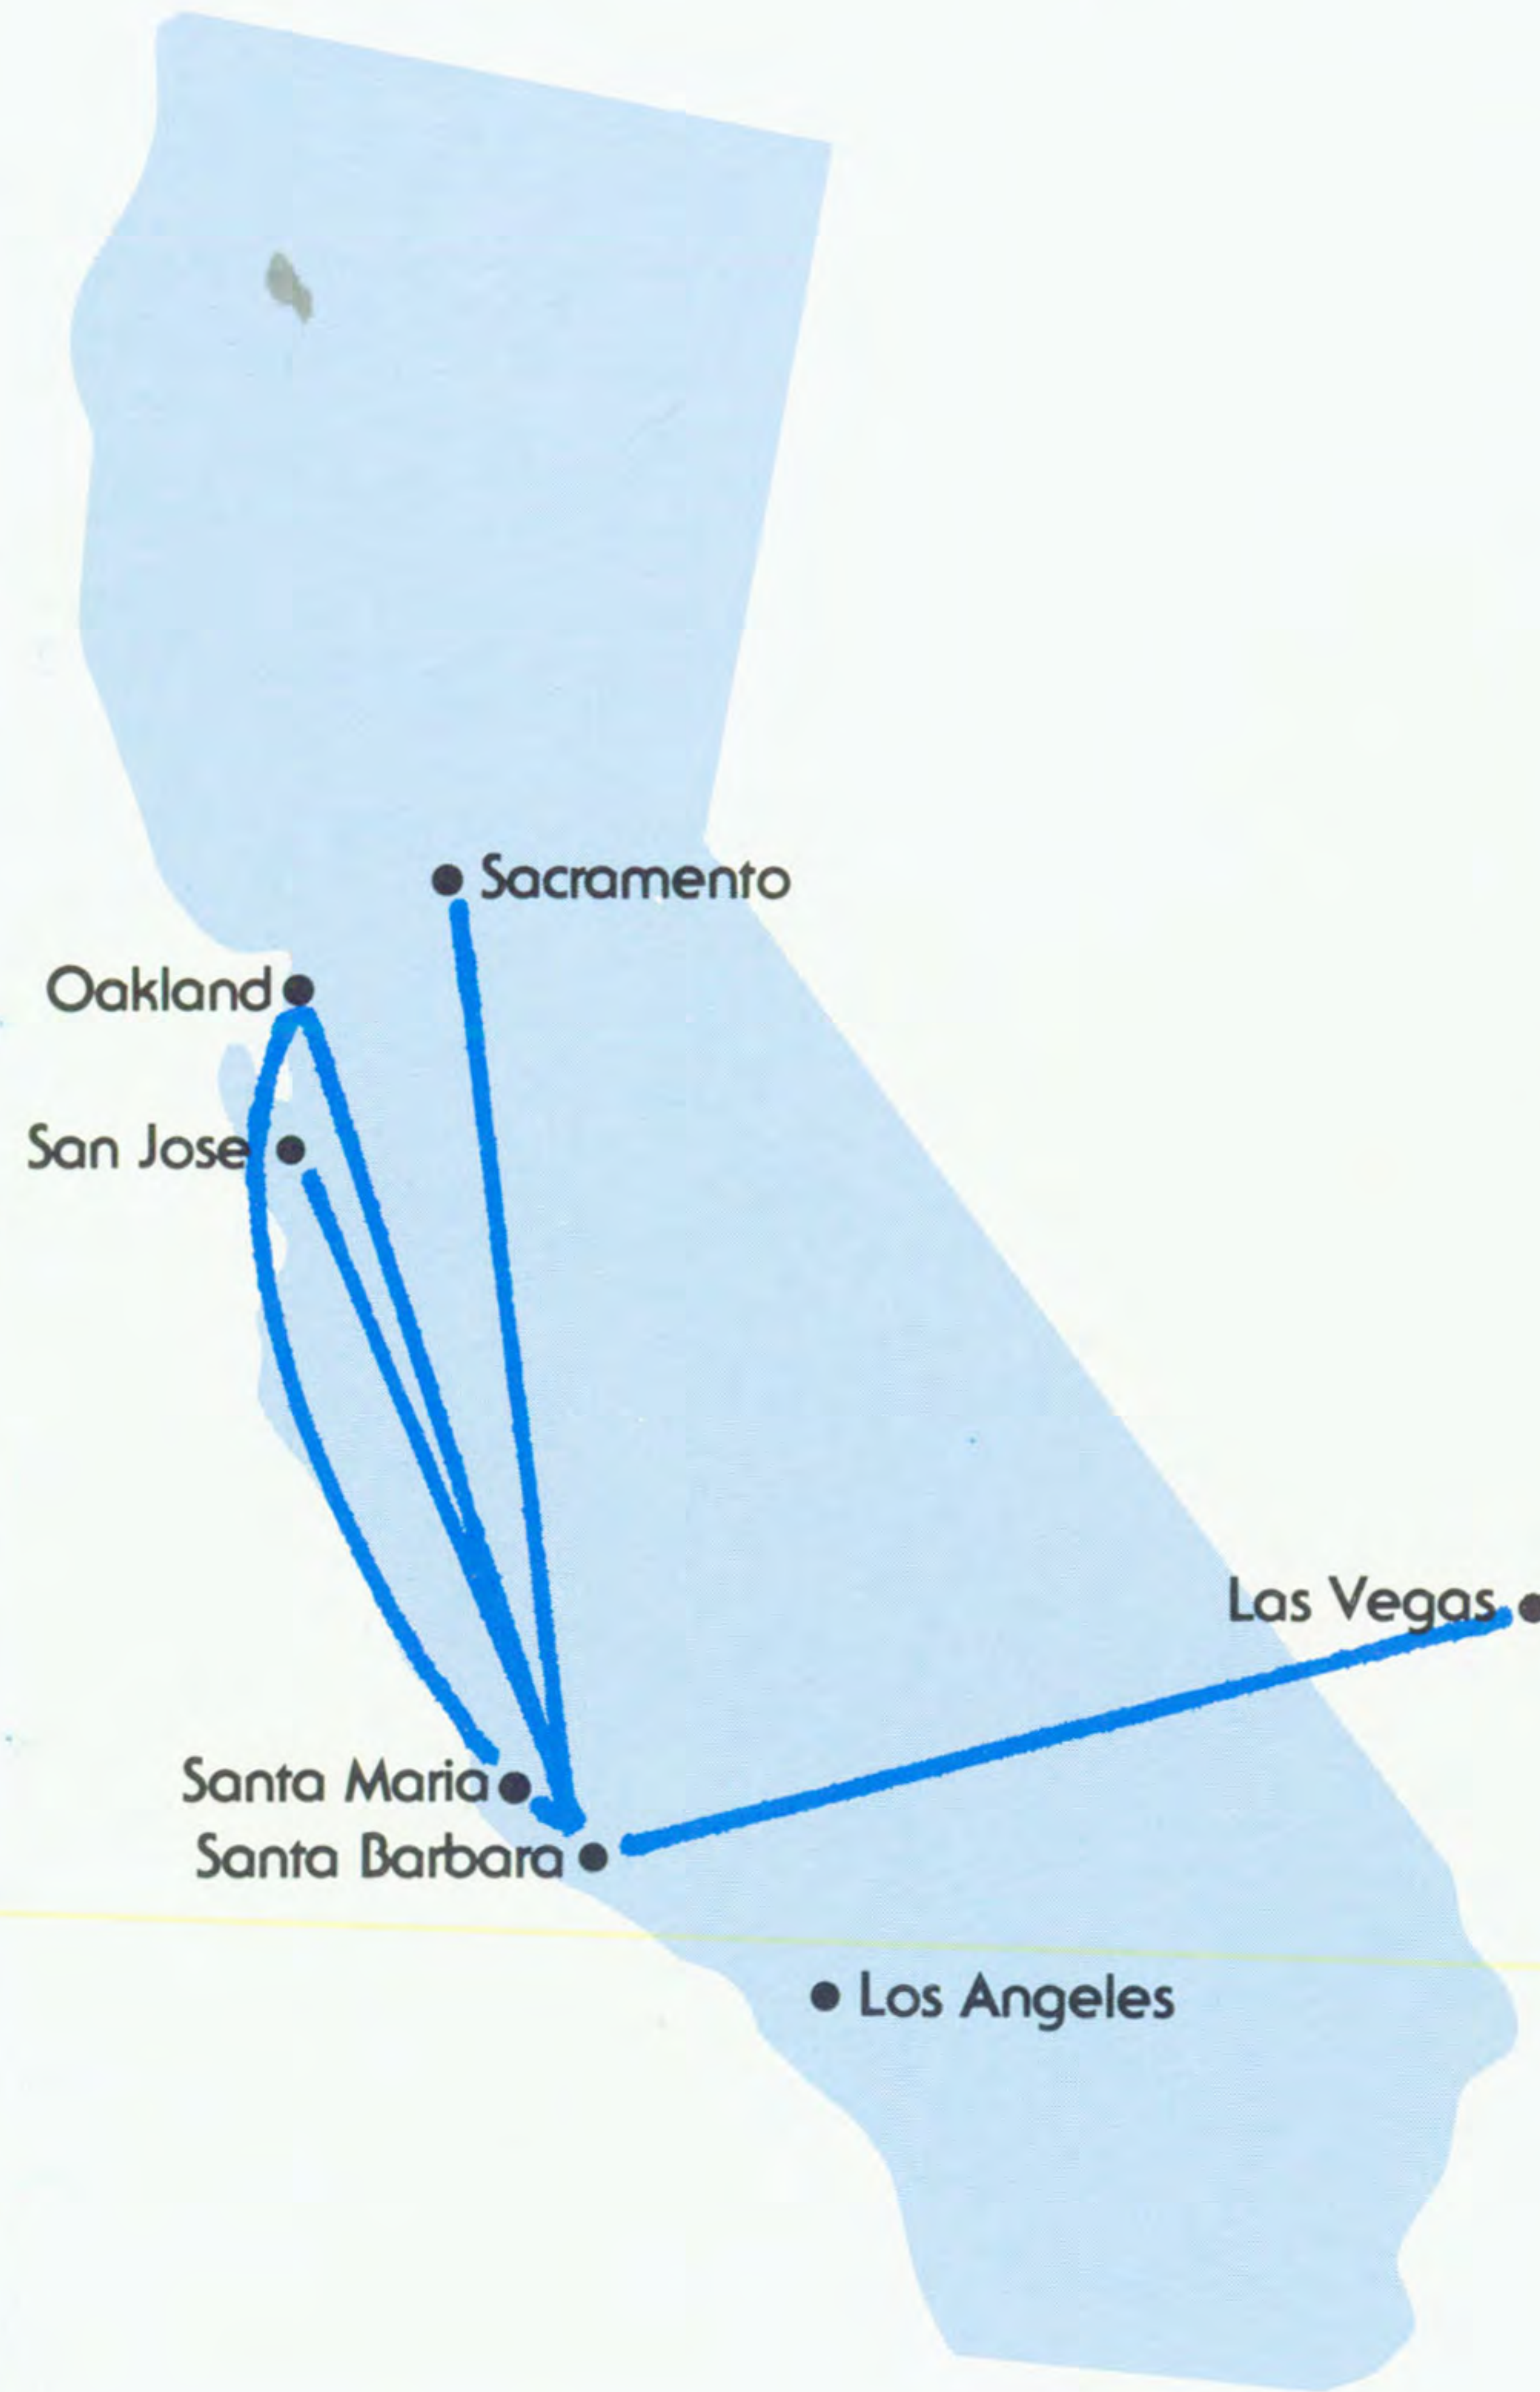

In the interest of on-time service to all passengers, Apollo requests that passengers check in 30 minutes prior to scheduled departure time. Reservations not claimed 20 minutes prior to scheduled departure time are subject to cancellation.

Fares:

Santa Barbara/San Jose: $35 one way/$70 round trip.
Santa Barbara/Sacramento: $45 one way/$90 round trip.
Santa Barbara/Oakland: $37 one way/$74 round trip.
Santa Barbara/Santa Maria: $14 one way/$28 round trip.
Santa Barbara/Las Vegas: $47 one way/$94 round trip.
Santa Maria/Oakland: $35 one way/$70 round trip.
Santa Maria/Las Vegas: $52 one way/$104 round trip.

Responsibility:

Because weather and other factors may affect operating conditions, departure and arrival times cannot be guaranteed. Schedules may be subject to change without notice.

Baggage:

Please limit your baggage to one standard-size suitcase and one carry-on. Additional baggage is charged at $5 per piece. Maximum baggage liability per passenger is $500.

Charter:

Apollo Airways provides charter service for passengers and/or freight to any airport in the United States. For information, contact Apollo Airways, Santa Barbara at 805/967-0443.

We're taking off.

apollo

airways, inc.

404 William Moffett Road Goleta, CA 93017

Flight Schedule

Effective February 1, 1979.

apollo

airways, inc.