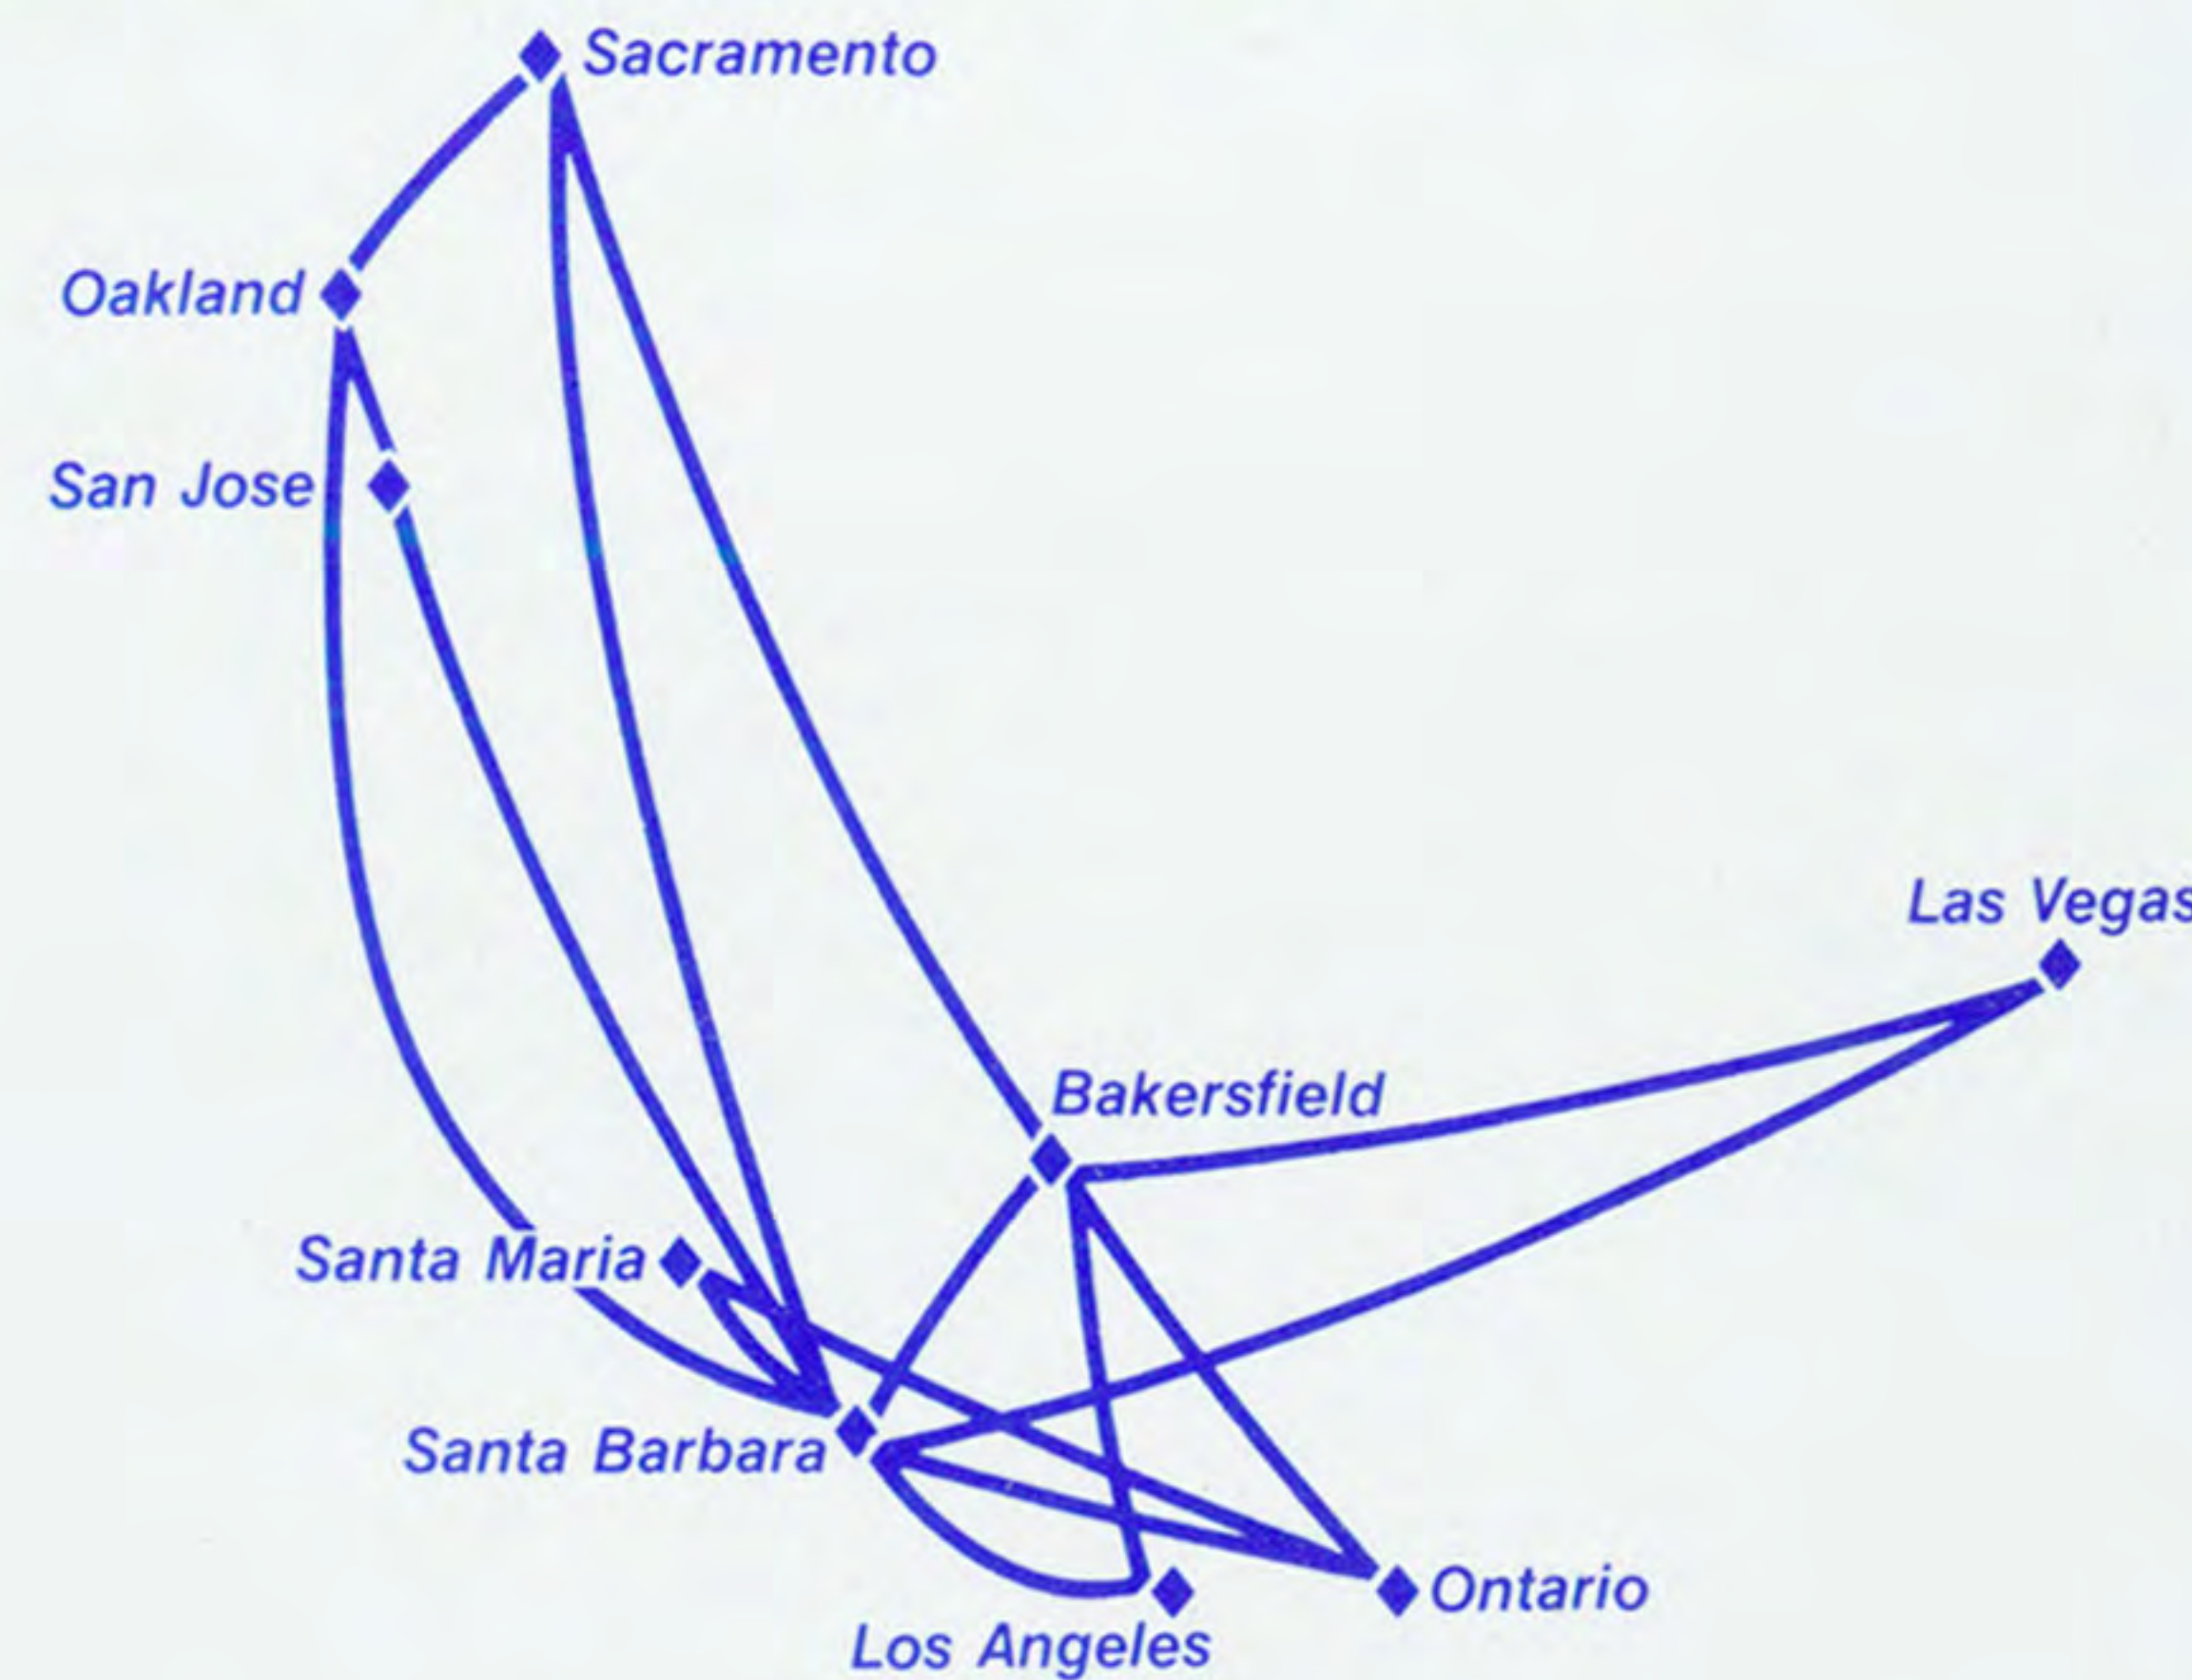

Responsibility:

Because weather and other factors may affect operating conditions, departures and arrival times cannot be guaranteed. Schedules and fares may be subject to change without notice.

NOTICE:

Pacific Coast Airlines does not intentionally overbook flights. However, overbooking may result due to a substitution of equipment of smaller capacity or error. Pacific Coast Airlines is exempt from paying Denied Boarding Compensation. If a flight is overbooked, Pacific Coast will deny boarding in accordance with its boarding priorities, available at the ticket counter.

Claims:

Damage to or loss of baggage should be reported to Pacific Coast Airlines within 48 hours after termination of your flight.

Air Freight:

Pacific Coast offers air freight service statewide and nationwide. Ask about our Blue Streak (Priority) and Shuttle-Pac rates, designed to expedite air freight quickly and economically. For a consultation on your air freight needs, call the Air Freight Information number for your area of service.

Pacific Coast Small Package Service.

Shuttle-Pac: 10 pounds or less $17.50
Envelope Service: 3 pounds or less 10.00

Blue Streak and Bulk Rates also available.