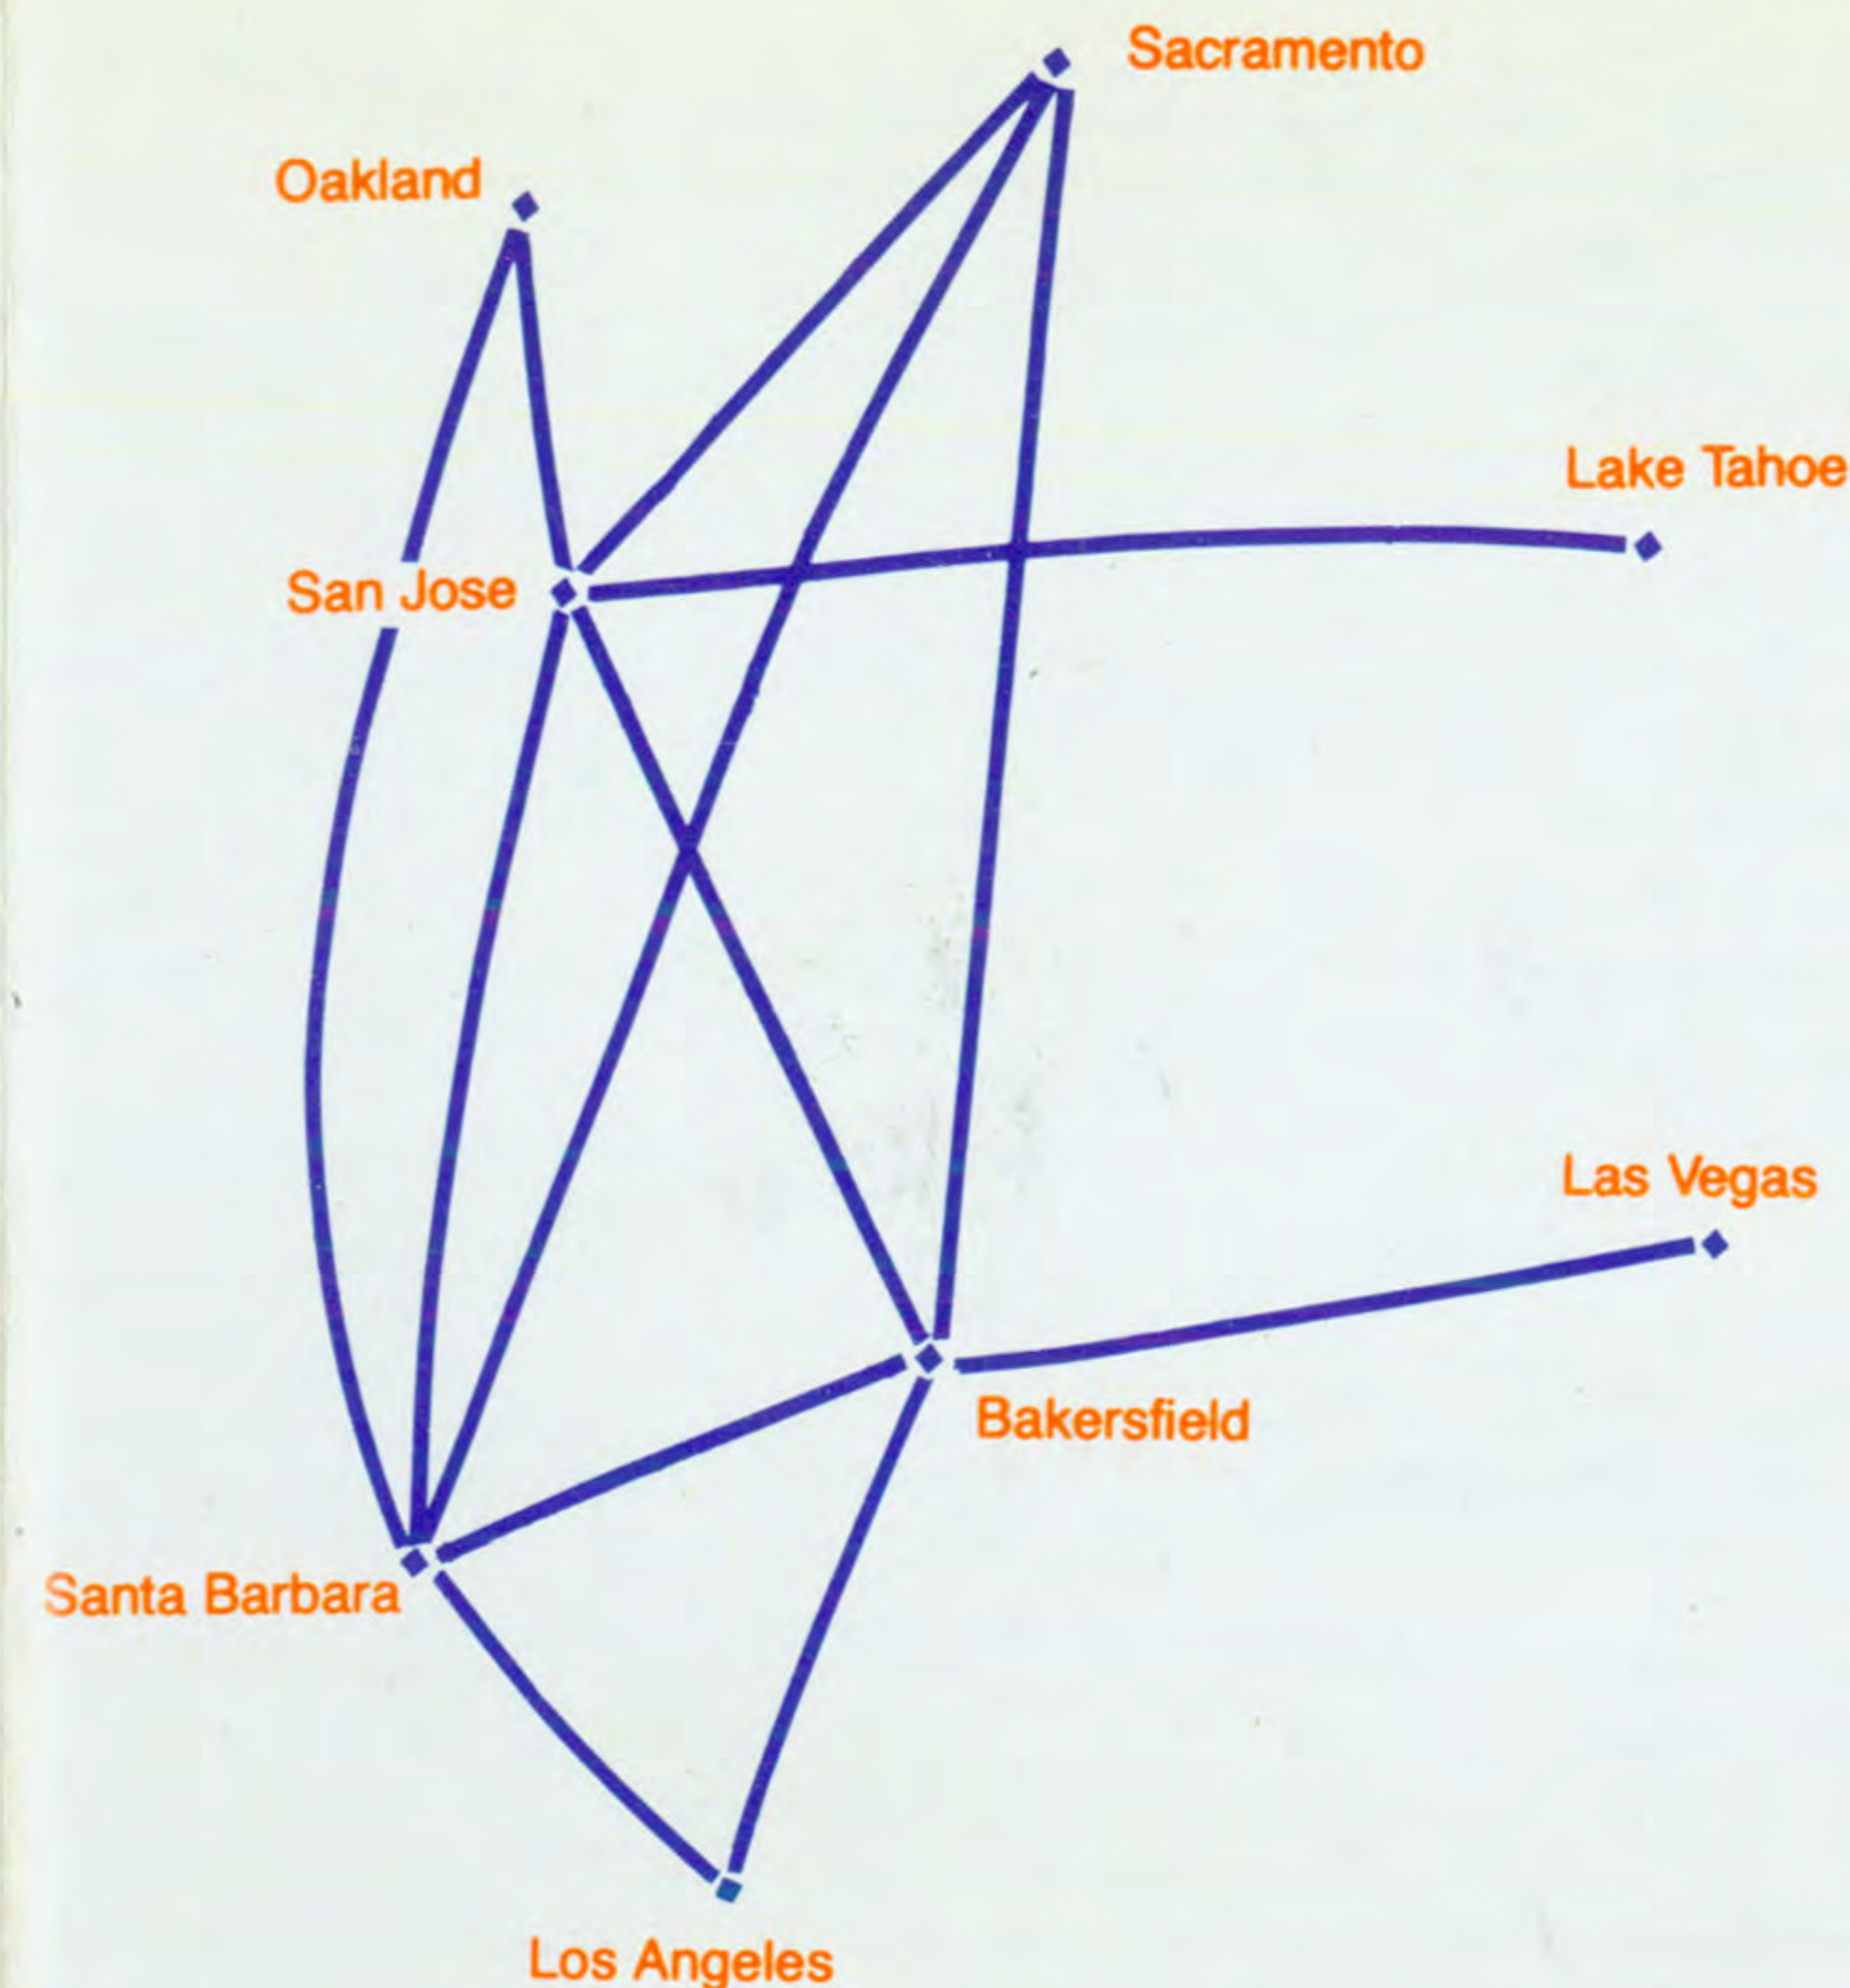

RESERVATION INFORMATION

Bakersfield	800/322-8881
Lake Tahoe (From Cal.)	800/322-8881
(From Nev.)	800/235-6967
Las Vegas	800/235-6967
Los Angeles	800/322-8881
Oakland	800/322-8881
Sacramento	800/322-8881
San Jose	800/322-8881
Santa Barbara	805/964-0575

Call Pacific Coast Airlines,
Direct at: **800/322-8881**
Outside California Call: **800/235-6967**

*Ask About
Our New Low TakeOff™ Fares!*

**PACIFIC COAST
AIRLINES**

Santa Barbara Airport • 204 Moffett Place
P.O. Box 459 • Goleta, California 93116 • 805/967-0443

**PACIFIC COAST
AIRLINES**

**Bakersfield
Las Vegas
Los Angeles
Oakland
Sacramento
San Jose
Santa Barbara**

**New Service to
Lake Tahoe!**

"Fly the Pacific Coast"

Systems Timetable

Effective November 1, 1982