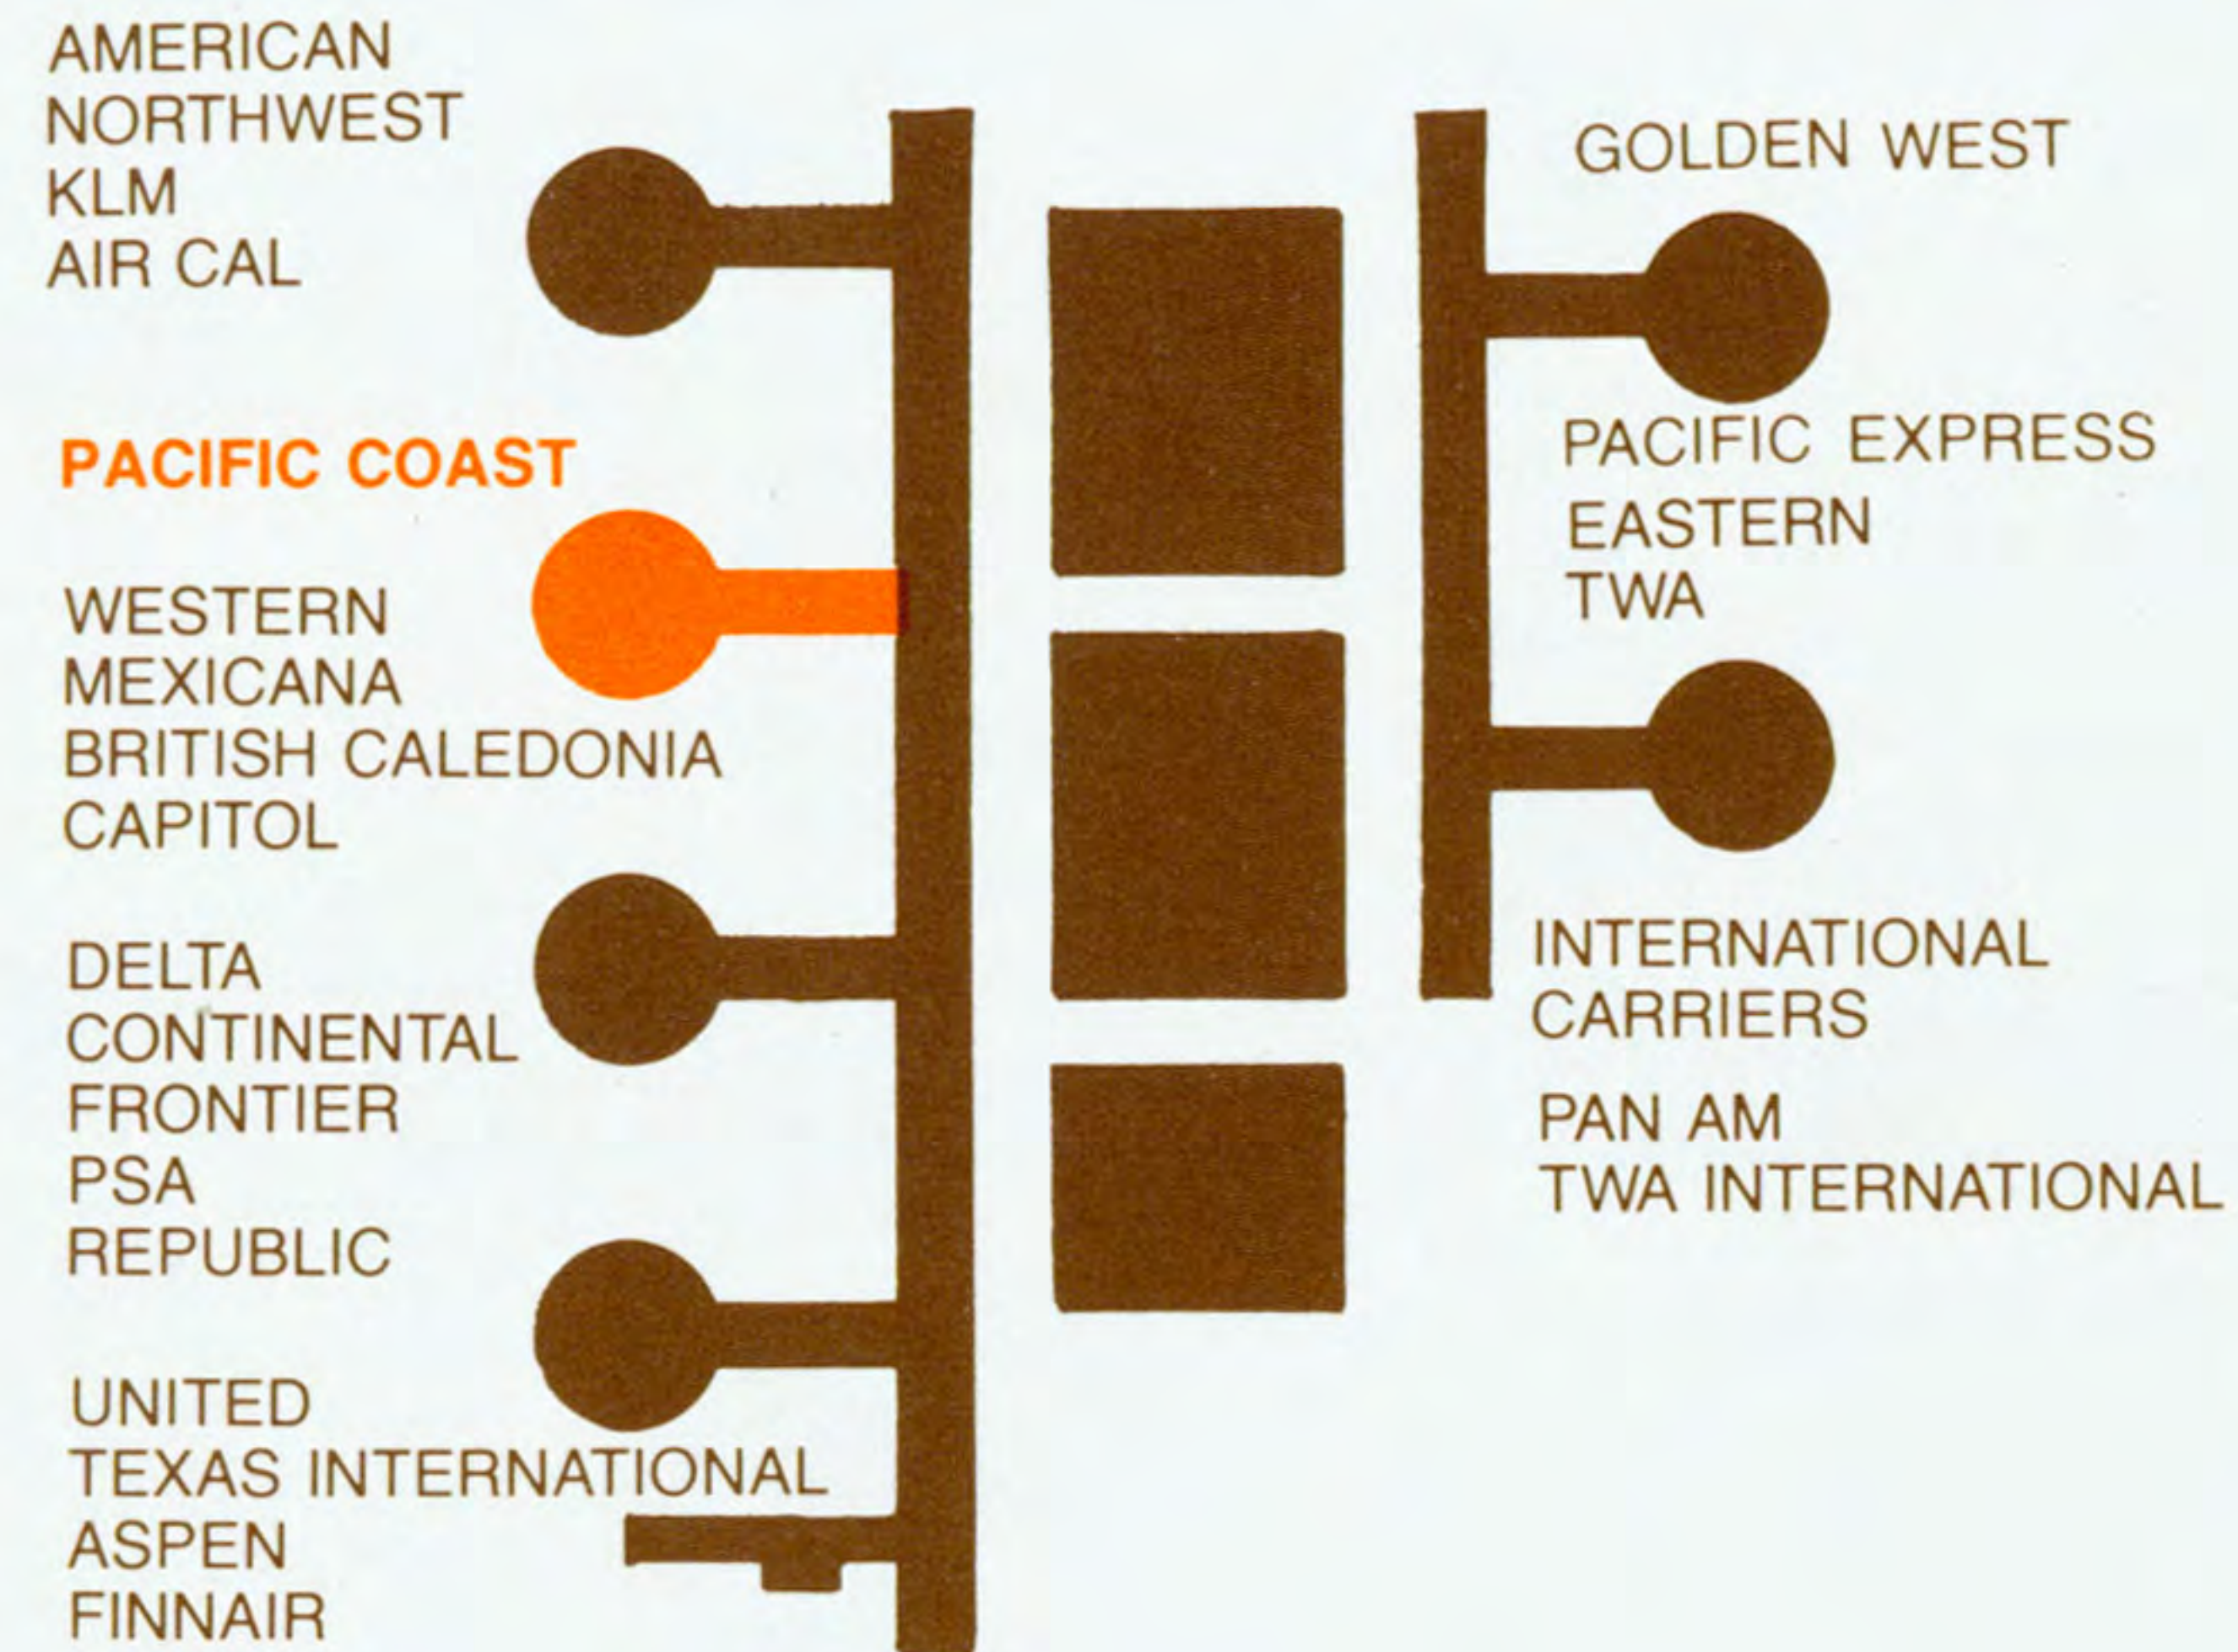

Responsibility:

Because weather and other factors may affect operating conditions, departures and arrival times cannot be guaranteed. Schedules and fares may be subject to change without notice.

Claims:

Damage to or loss of baggage should be reported to Pacific Coast Airlines within 48 hours after termination of your flight.

Denied Boarding Compensation:

Pacific Coast Airlines operations DO NOT qualify under the rules governing payment for denied boarding compensation. In the event a Pacific Coast Flight on which you have a confirmed reservation is unable to accommodate you and departs without you, Pacific Coast will offer you a one way ticket for free air transportation. This ticket will be issued in your name only; will have no refund value and shall be non-transferable. It is valid for one year. The ticket may be used only on Pacific Coast Airlines over any published routing in which space is available.

Pacific Coast Small Package Service.

Shuttle-Pac: 10 pounds or less $17.50
Envelope Service: 3 pounds or less 10.00

Blue Streak and Bulk Rates also available.

Los Angeles International Airport

In Los Angeles (LAX), check in with Pacific Coast at Western Airlines Terminal 5.