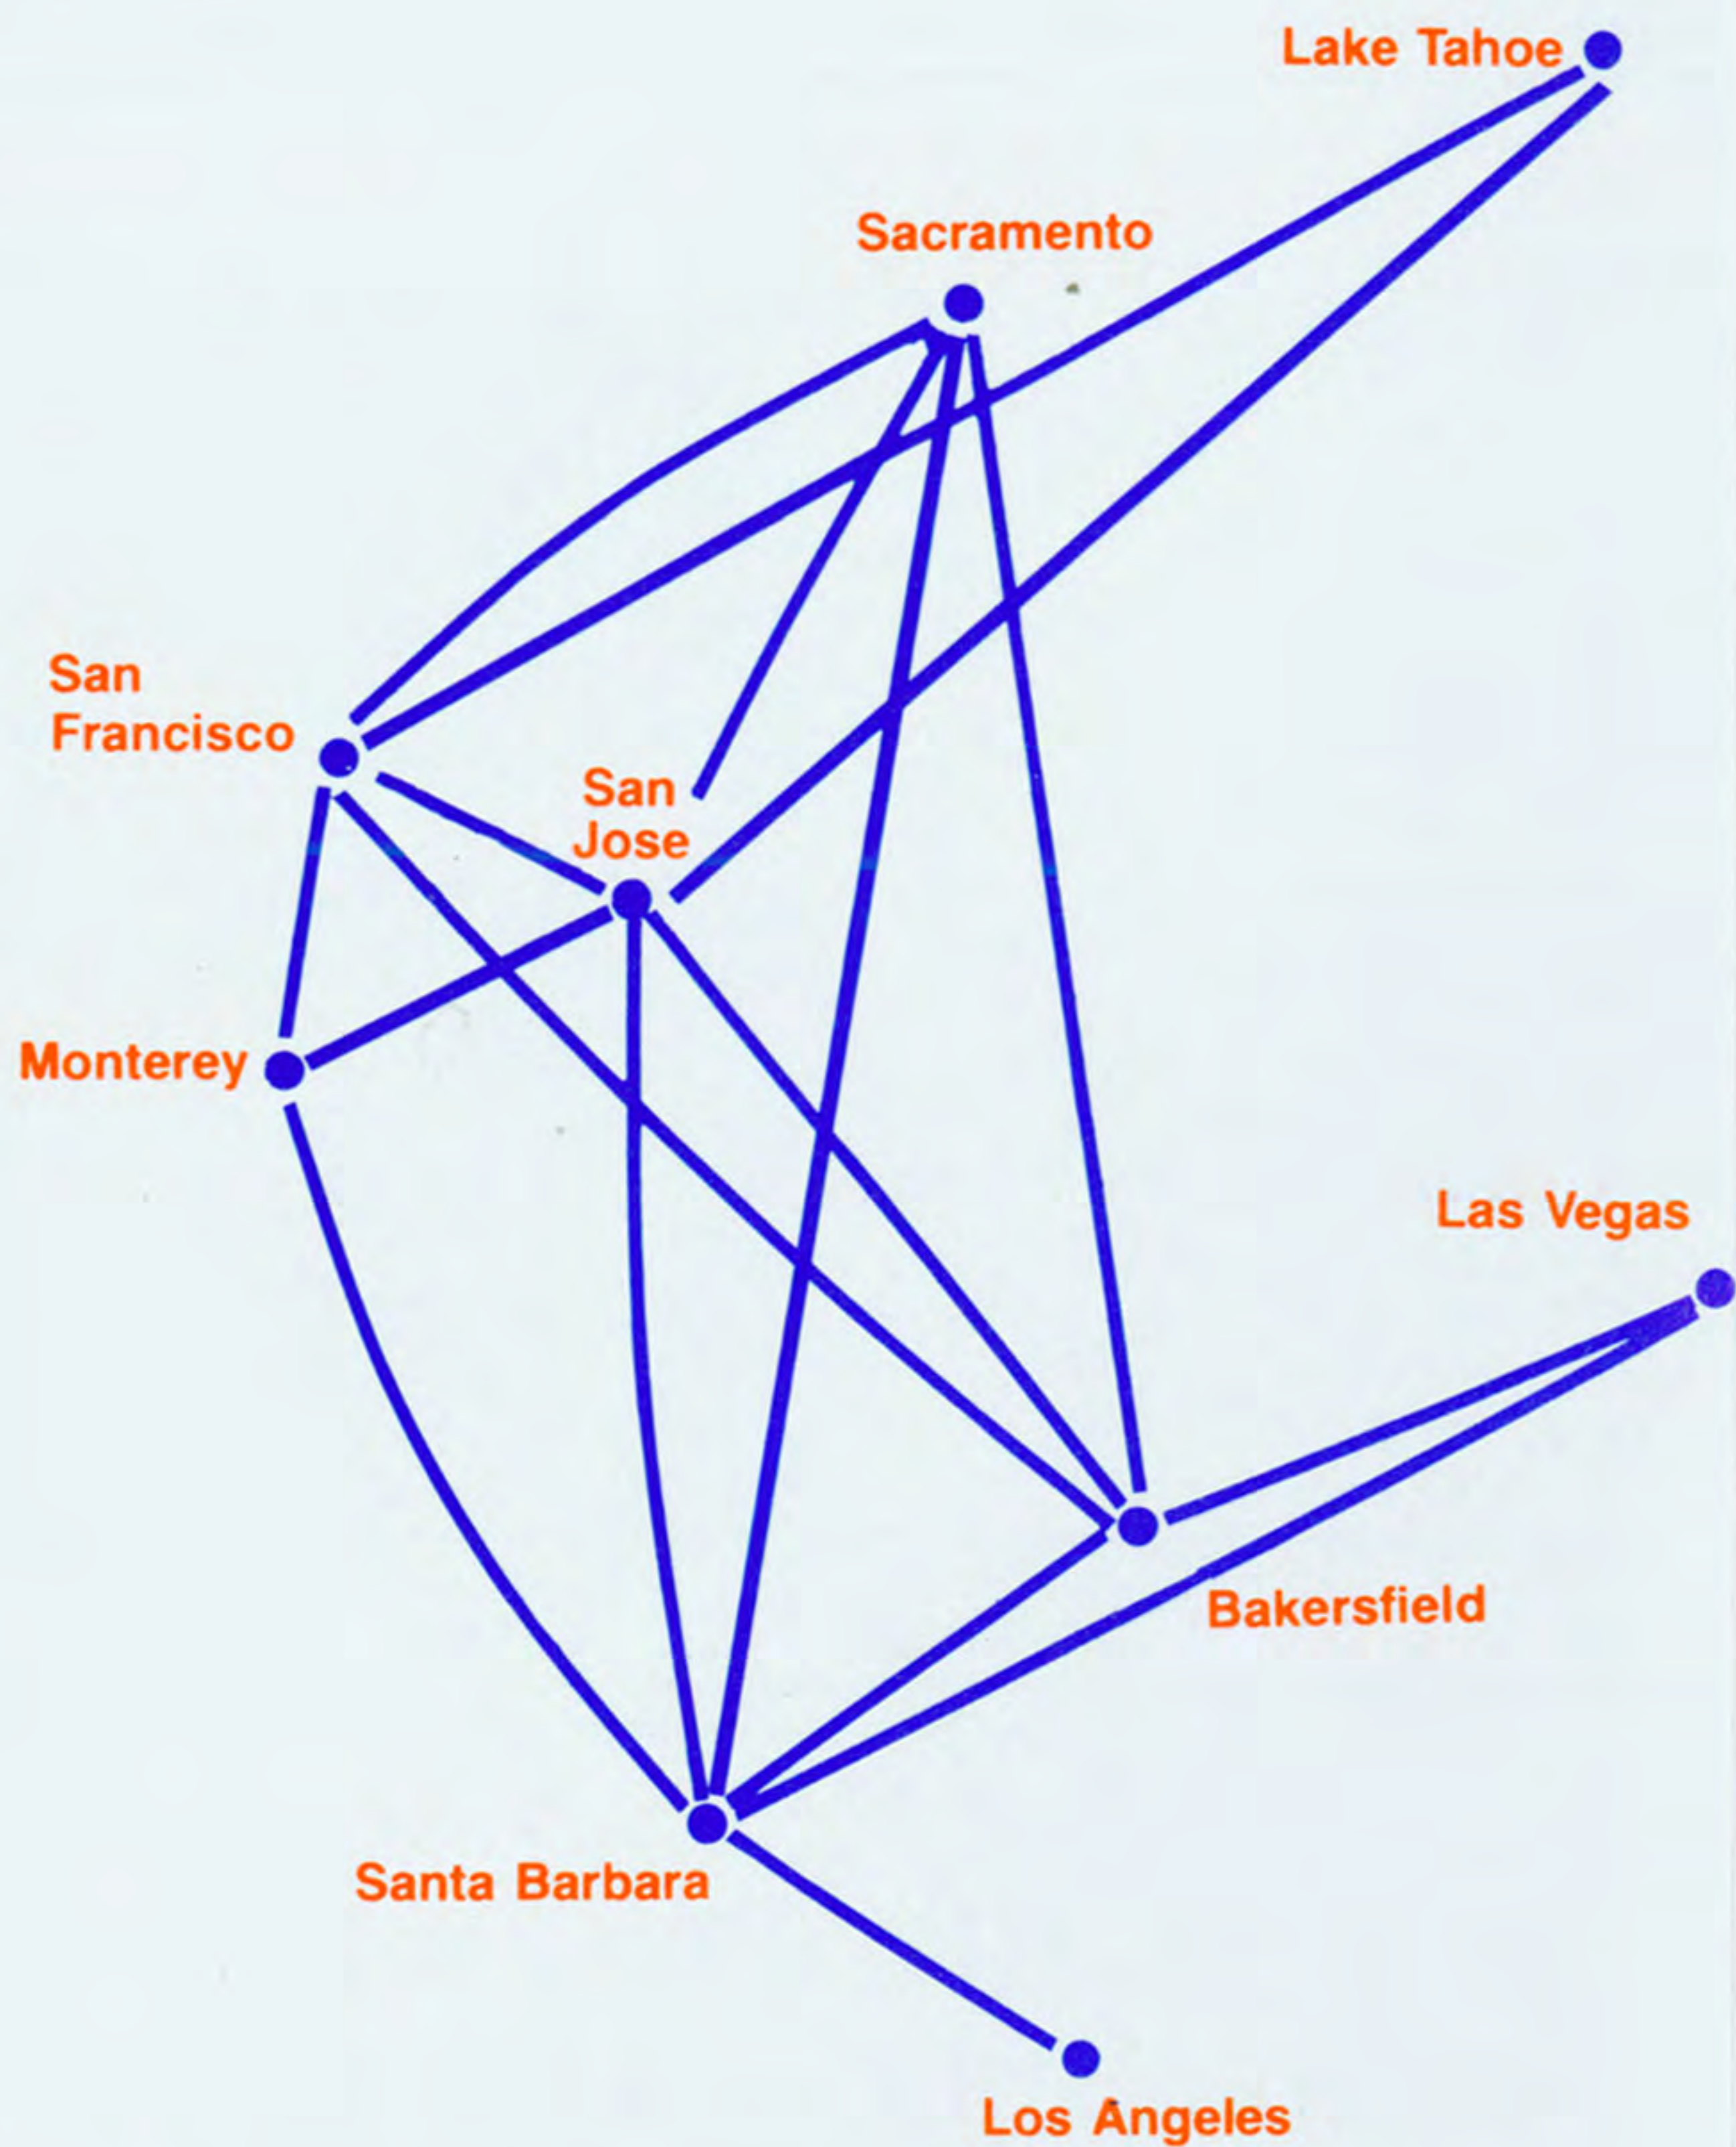

PACIFIC COAST AIRLINES

***Bakersfield
Lake Tahoe
Las Vegas
Los Angeles
Monterey
Sacramento
San Francisco
San Jose
Santa Barbara***

Your West Coast Connection

System Timetable

October 30, 1983

**PACIFIC COAST AIRLINES
PASSENGER INFORMATION**