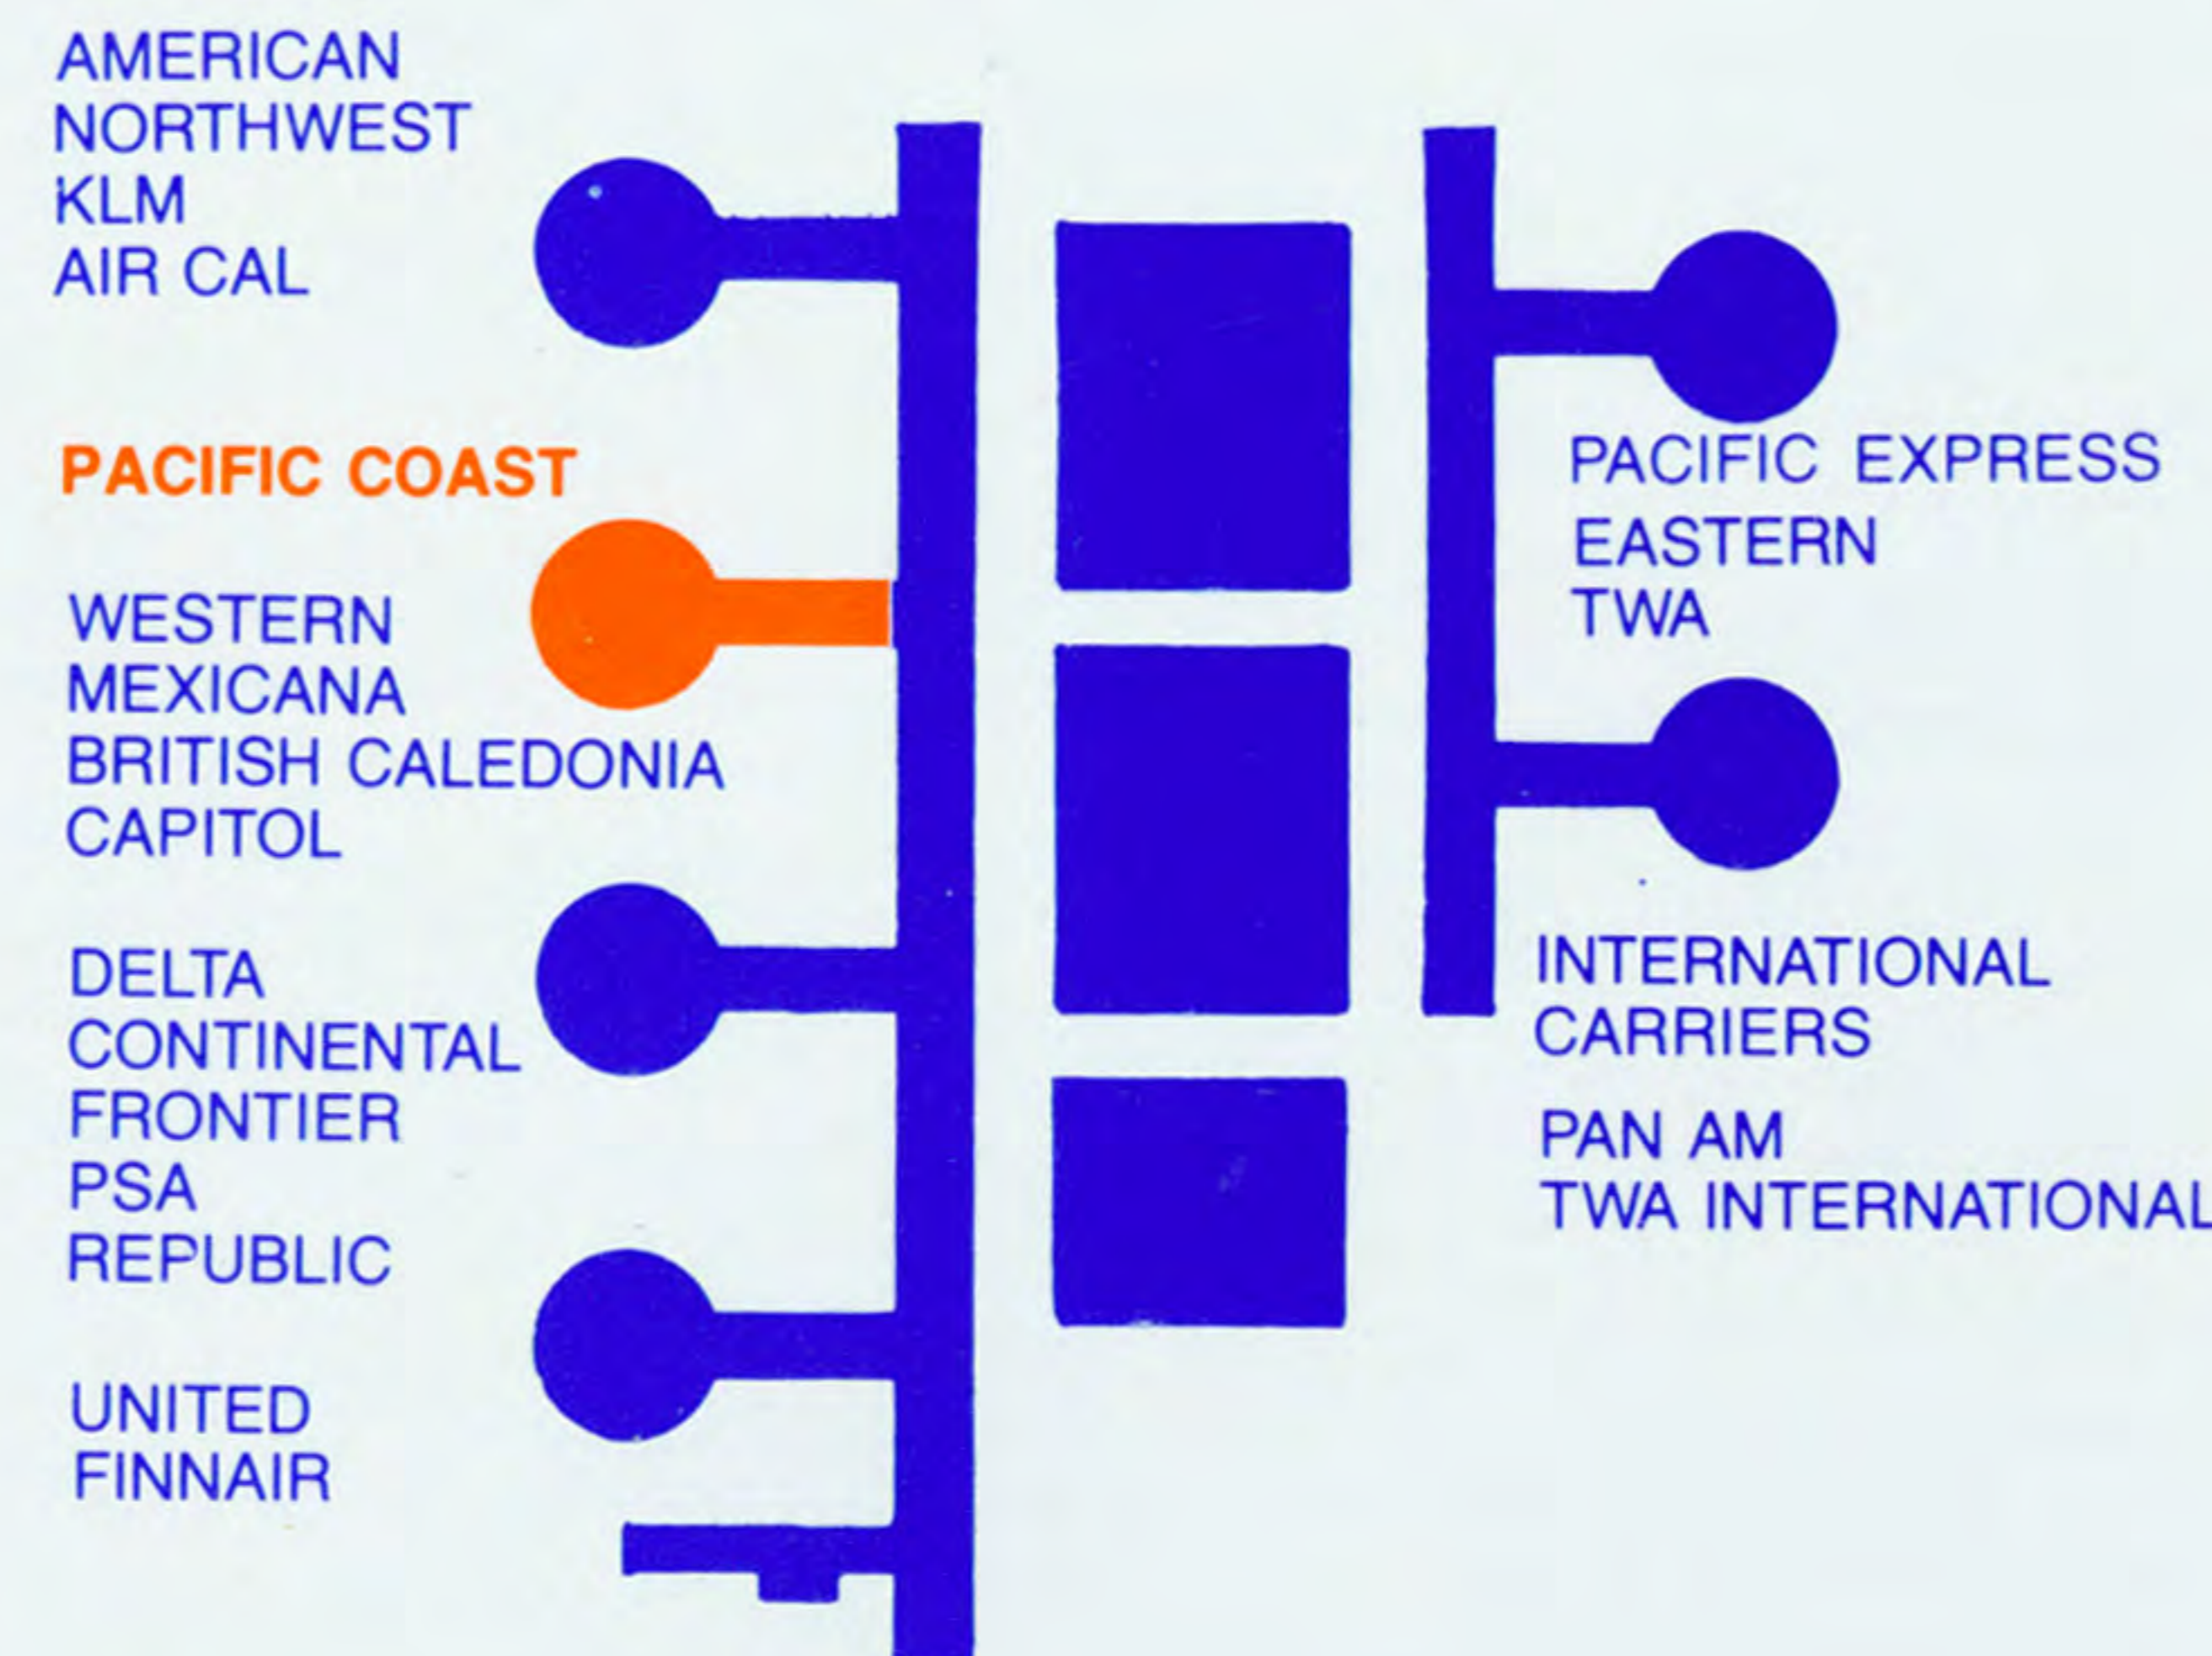

Los Angeles International Airport

In Los Angeles (LAX), check in with Pacific Coast at Western Airlines Terminal 5.

Ticketed passengers may check baggage at curbside check-in.