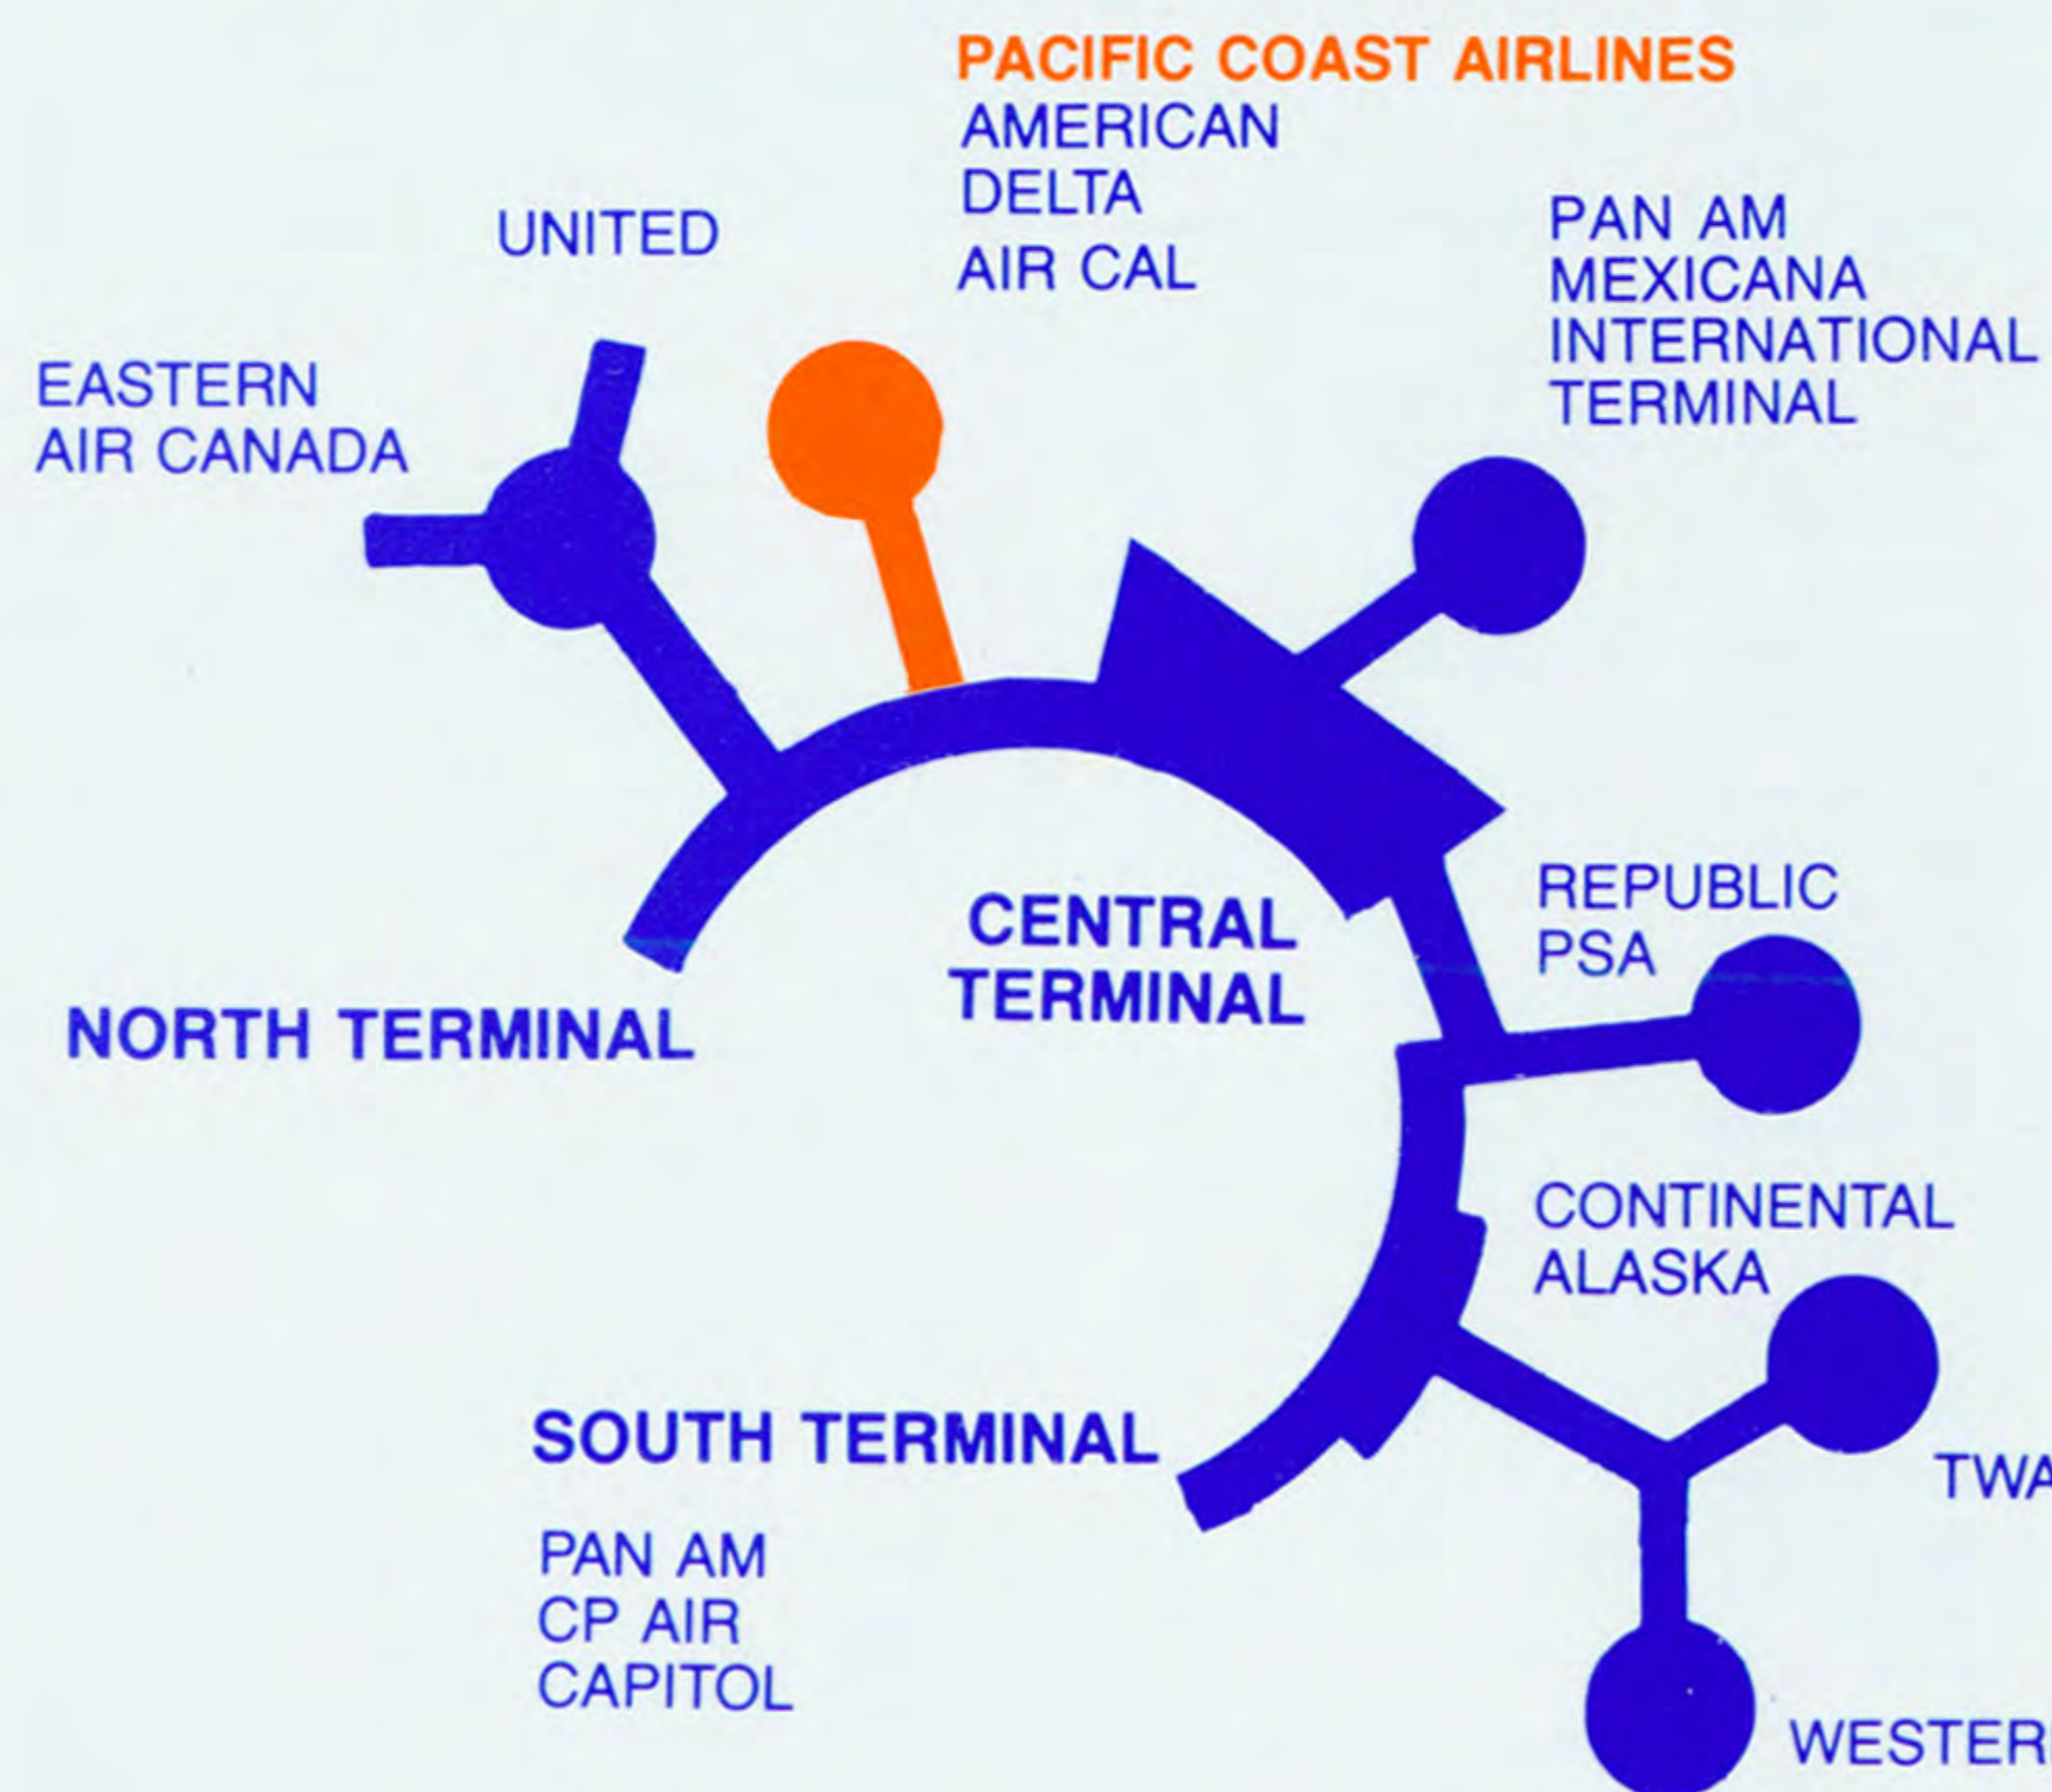

Call Pacific Coast Airlines,
Direct at: **800/322-8881**
Outside California Call: **800/235-6967**

Ask About
Our New Low TakeOff Fares!

**PACIFIC COAST
AIRLINES**

Santa Barbara Airport • 204 Moffett Place
P.O. Box 459 • Goleta, California 93116 • 805/967-0443

Los Angeles International Airport

In Los Angeles (LAX), check in with Pacific Coast at Western Airlines Terminal 5.

Ticketed passengers may check baggage at curbside check-in.

San Francisco International Airport