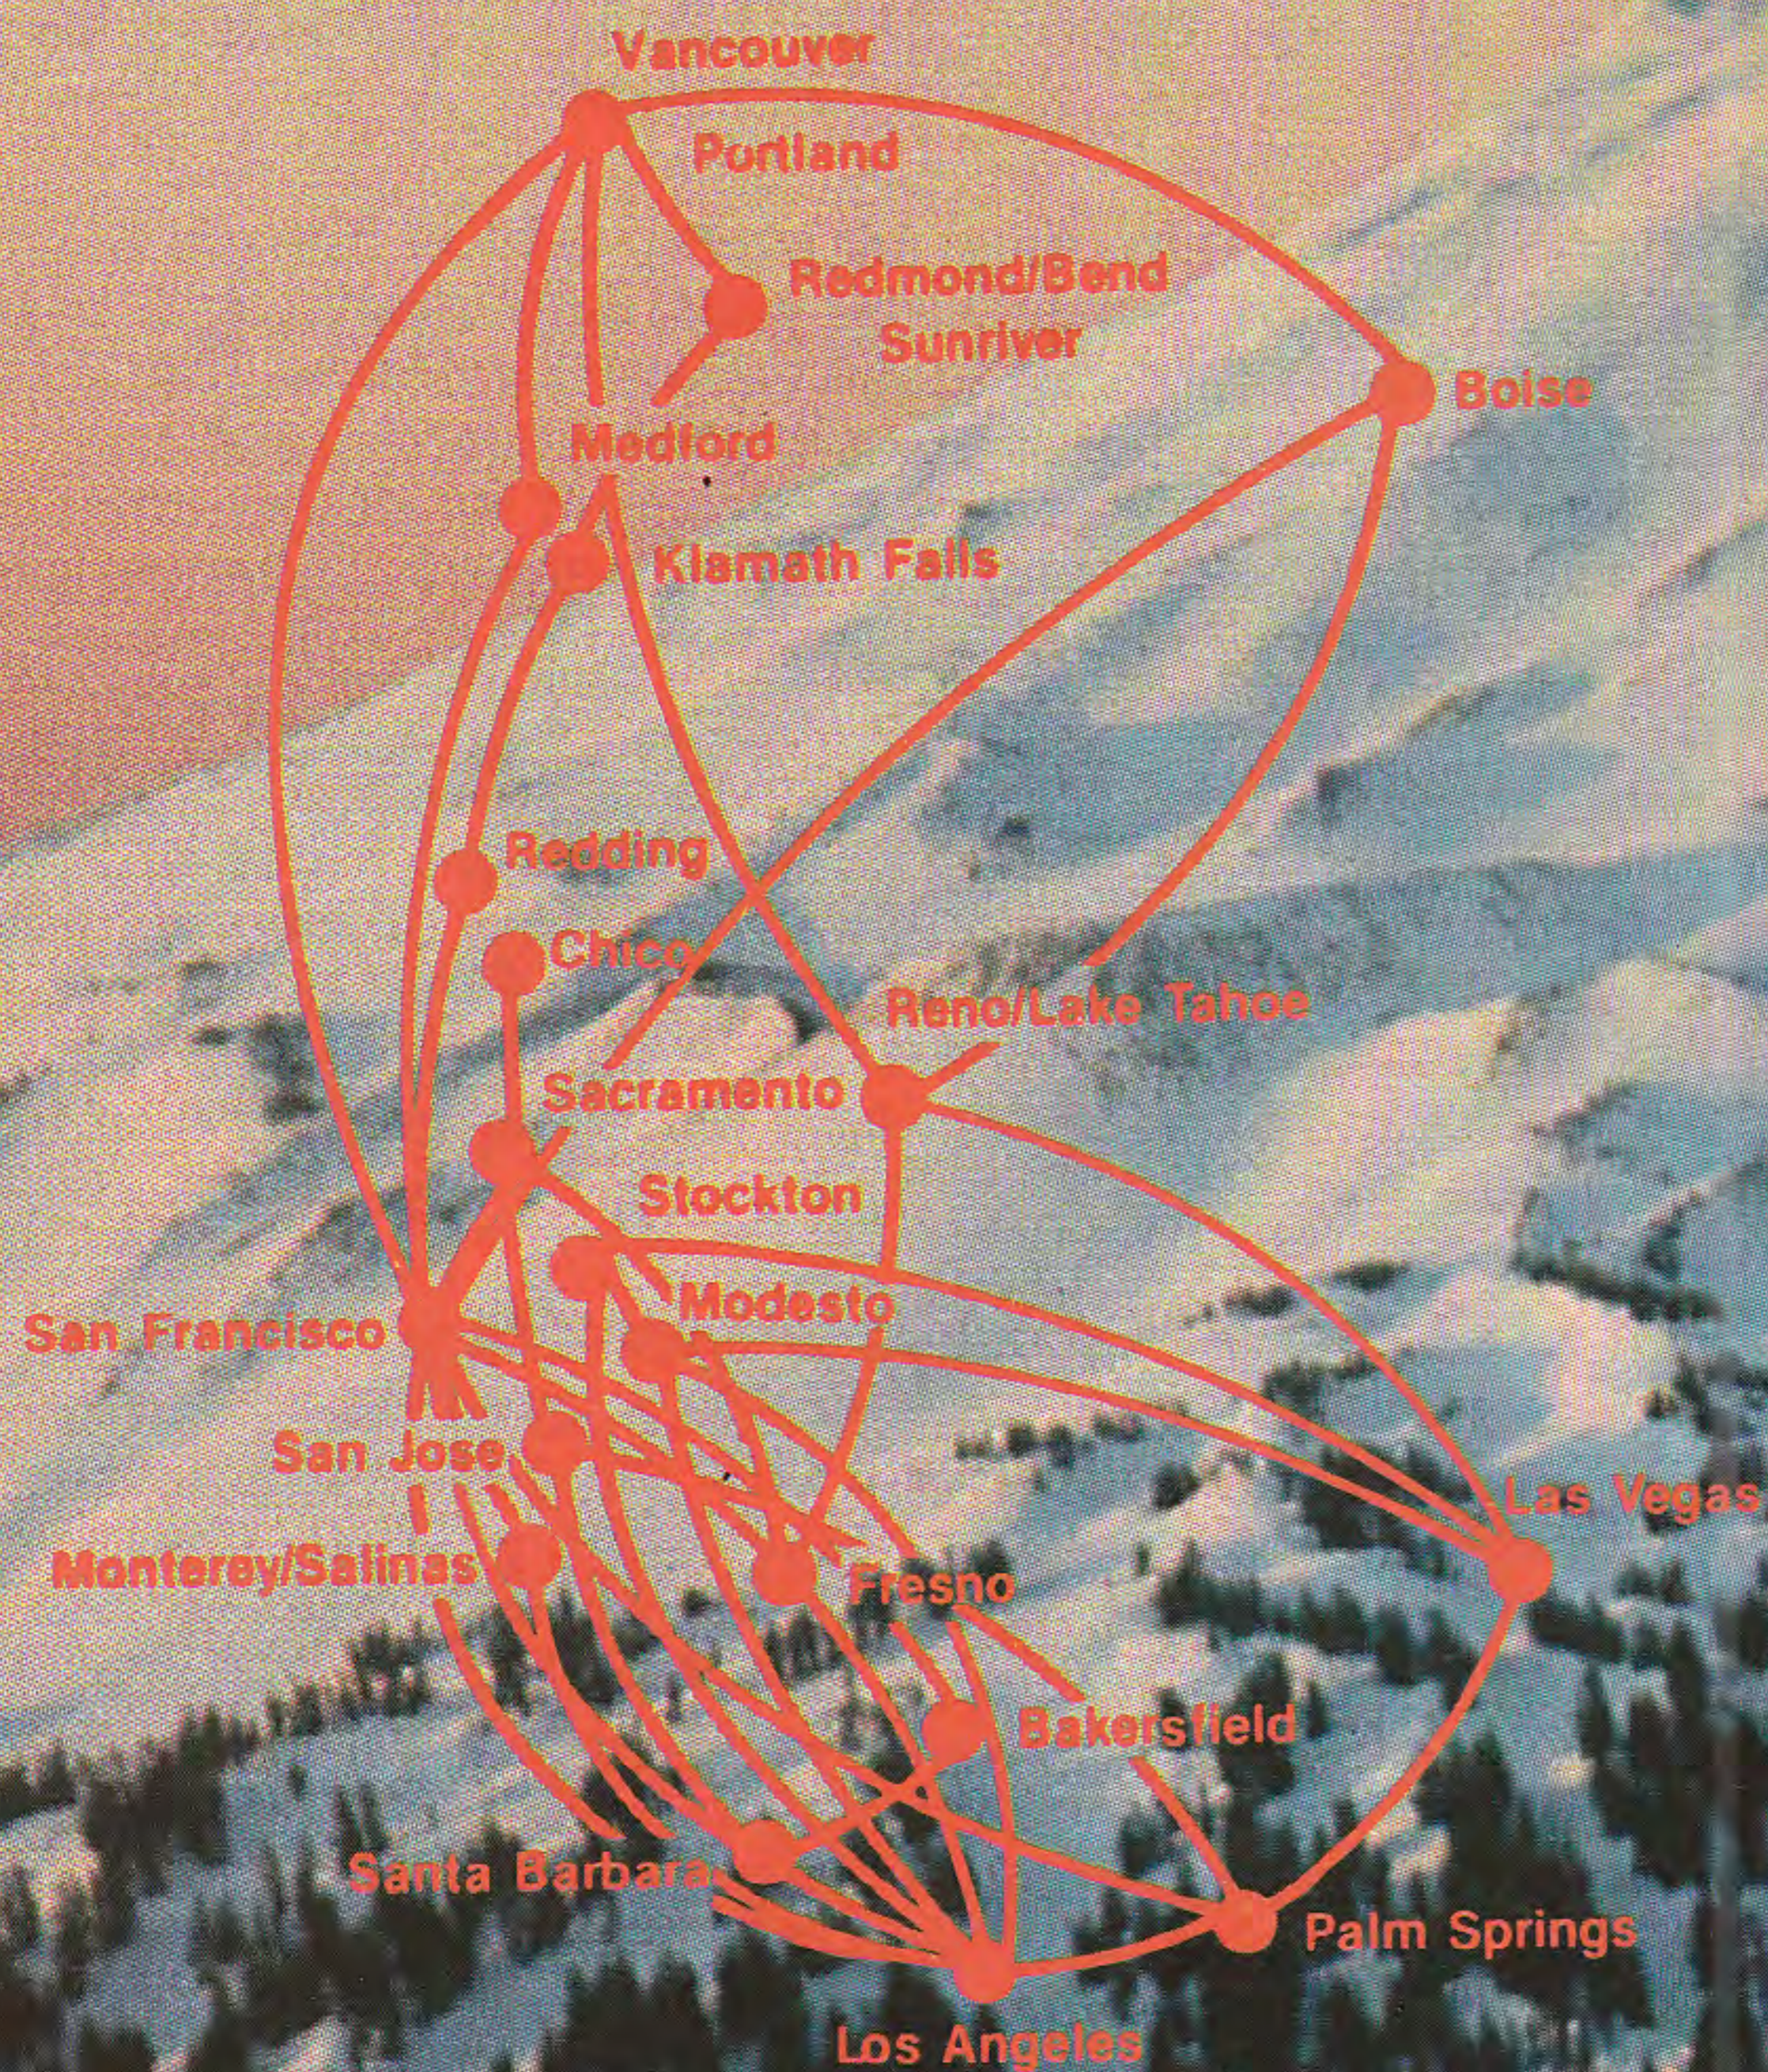

PACIFIC EXPRESS™

System Timetable
Effective September 7, 1983

NEW NON-STOP JET SERVICE
San Jose to Palm Springs and Sacramento
Modesto/Stockton to Las Vegas
Portland to Reno
See what we're up to!

ROLLS ROYCE POWERED JET SERVICE TO 20 CITIES IN THE WEST

PACIFIC EXPRESS™

System Timetable
Effective September 7, 1983

PACIFIC EXPRESS™

Call Your Travel Agent

NEW NON-STOP JET SERVICE
San Jose to Palm Springs and Sacramento
Modesto/Stockton to Las Vegas
Portland to Reno
See what we're up to!

FLY THE AIRLINE WITH ROLLS ROYCE POWERED ONE ELEVEN TWIN JETS TO 20 CITIES IN THE WEST. EXTRA CARRY-ON LUGGAGE SPACE, BARGAIN AIR FARES, SEAT SELECTION, AND INTER-LINE CONNECTIONS TO THE WORLD...

SEE WHAT WE'RE UP TO!