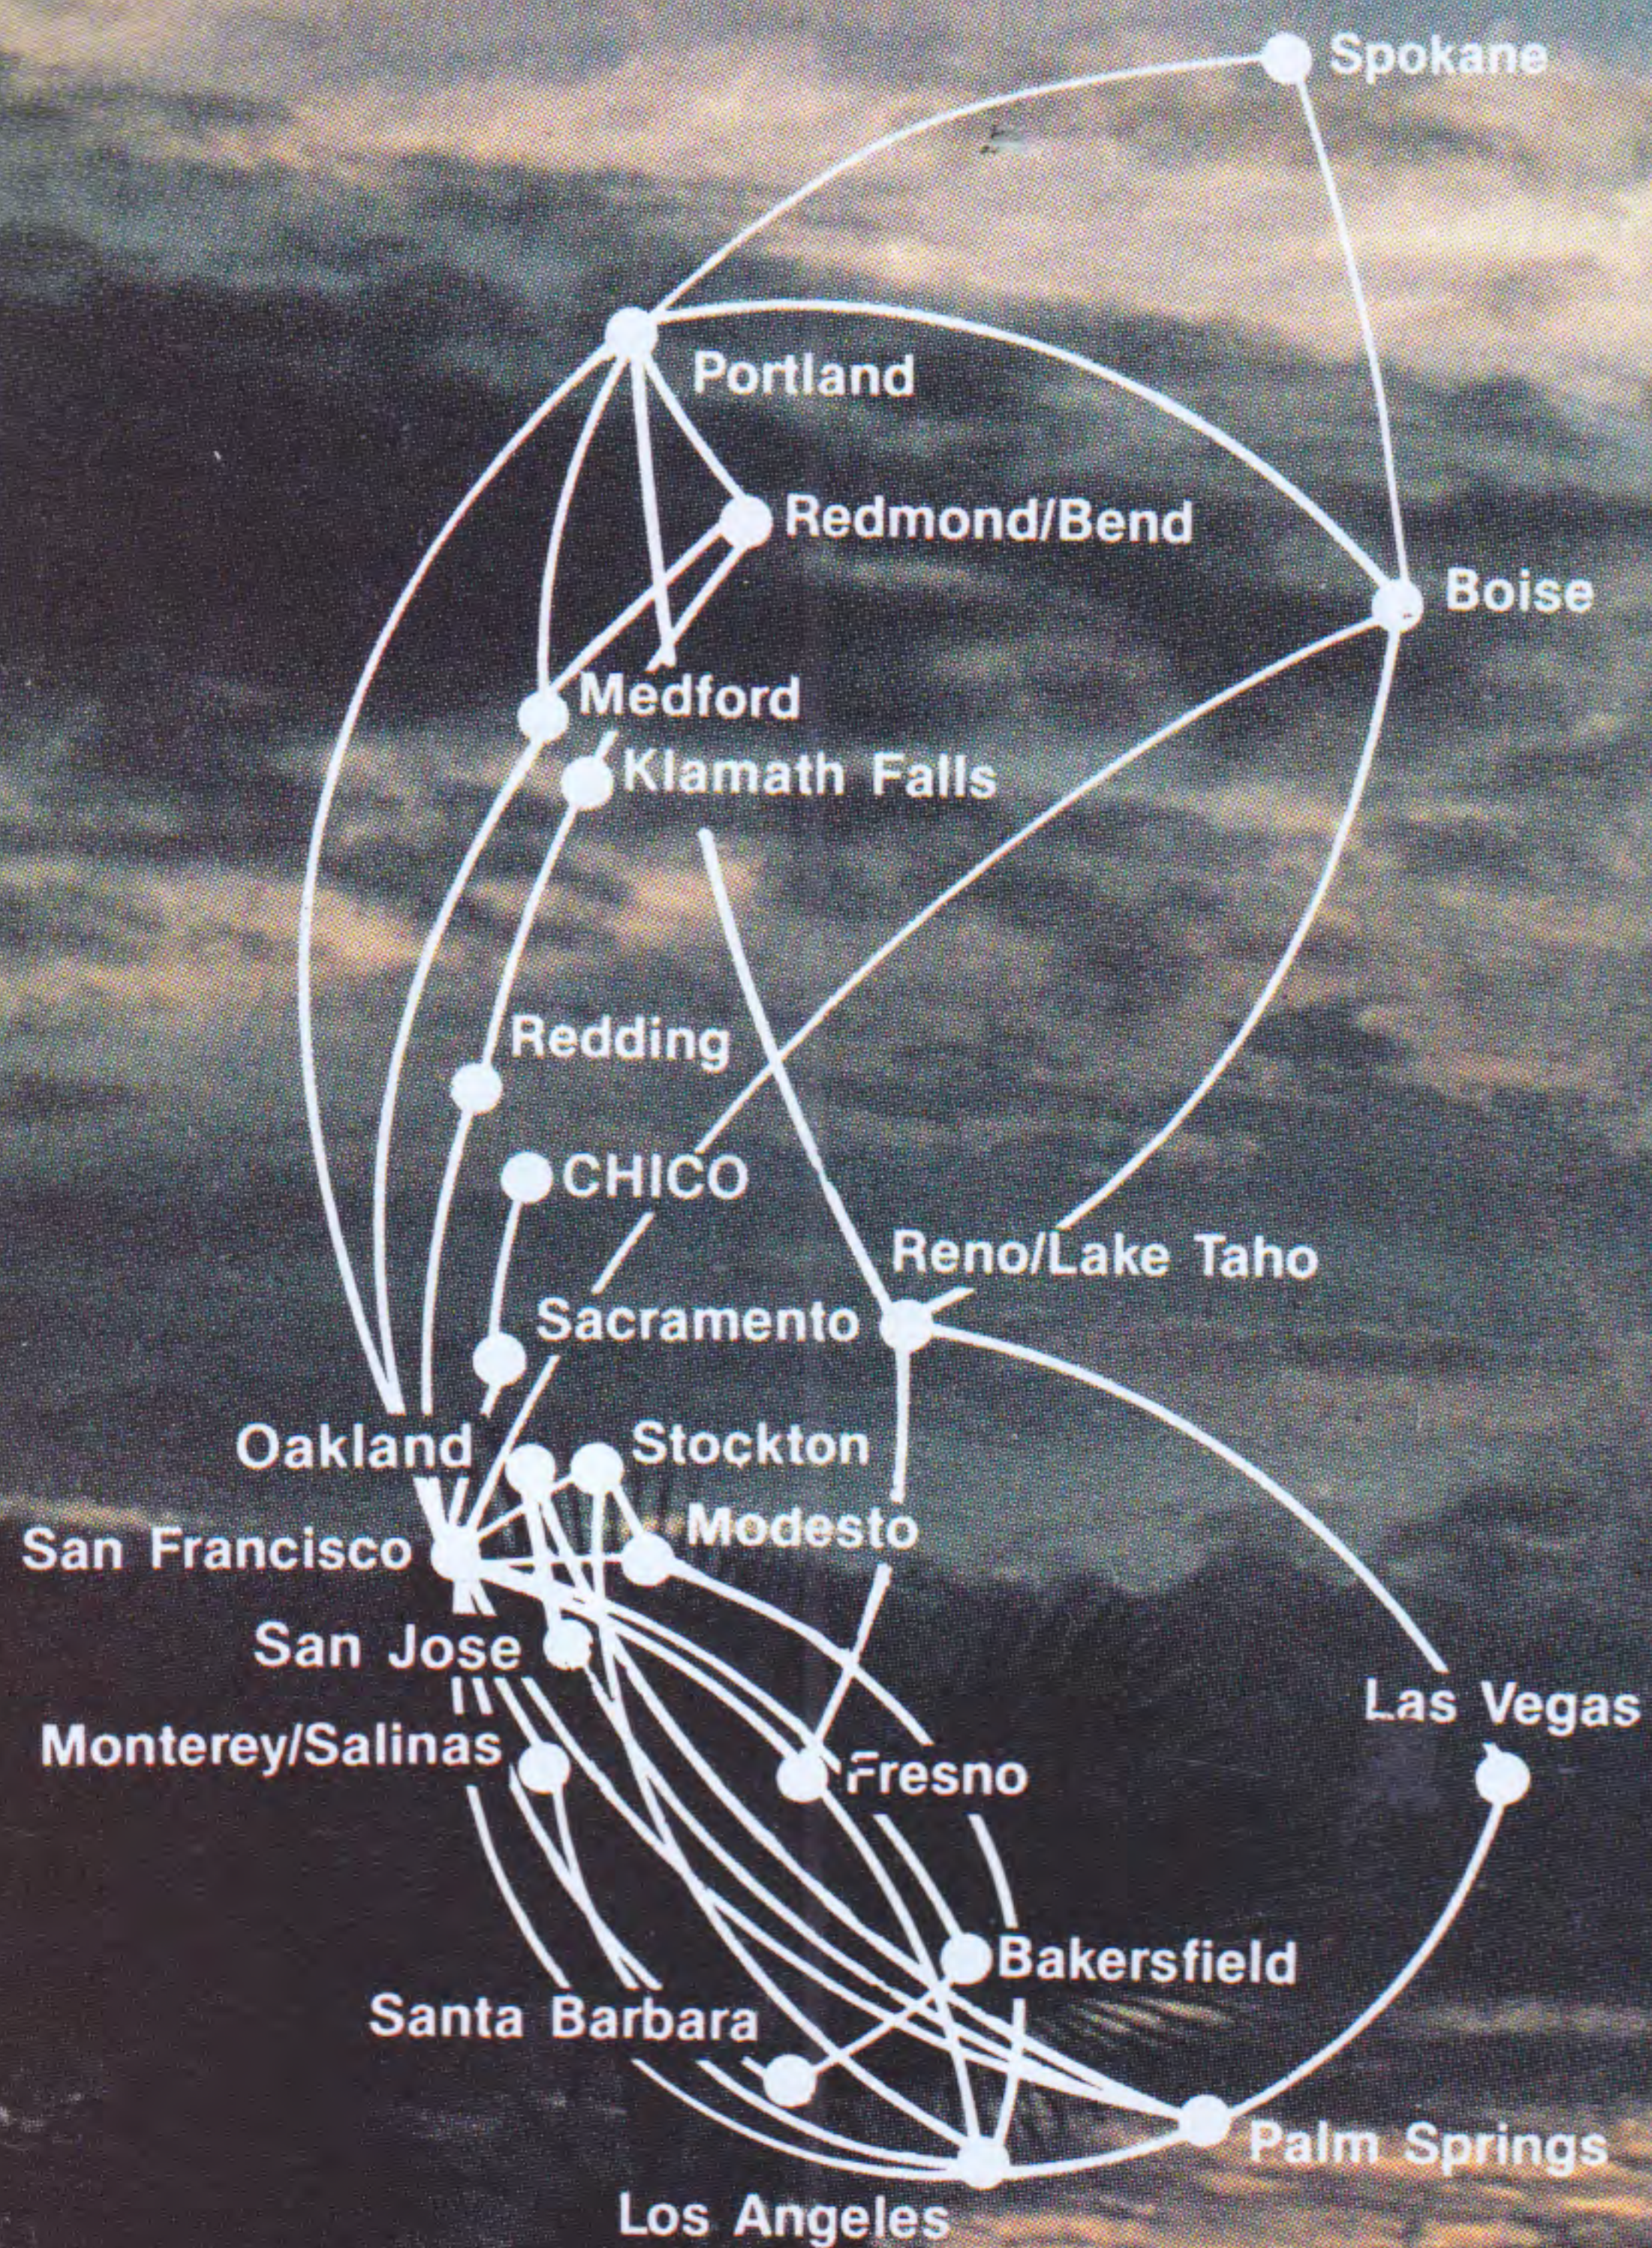

PAN AM

**PACIFIC
EXPRESS™**

System Timetable
Effective December 1, 1983

**Introducing
PanAm/Pacific Express
New Jet Service To Spokane,
Washington and Oakland, California
New 737-200 Jets
Join The Pacific Express Fleet**

Earn Pan Am WorldPassSM
Mileage from 22 Cities in
the West...to the World.

PAN AM
PACIFIC EXPRESSTM

System Timetable
Effective December 1, 1983

PAN AM
PACIFIC EXPRESSTM

Call Your Travel Agent

Introducing
PanAm/Pacific Express
New Jet Service To Spokane,
Washington and Oakland, California
New 737-200 Jets
Join The Pacific Express Fleet

Introducing Pan Am/Pacific to the world.

The Pan Am/Pacific Express is operated by Pacific Express to provide connecting service between four western states and Pan Am's Los Angeles and San Francisco gateways to the world. With one ticket, one check-in, all seat assignments for connecting flights and one baggage check-in. One call to either Pacific Express or Pan Am does it all.