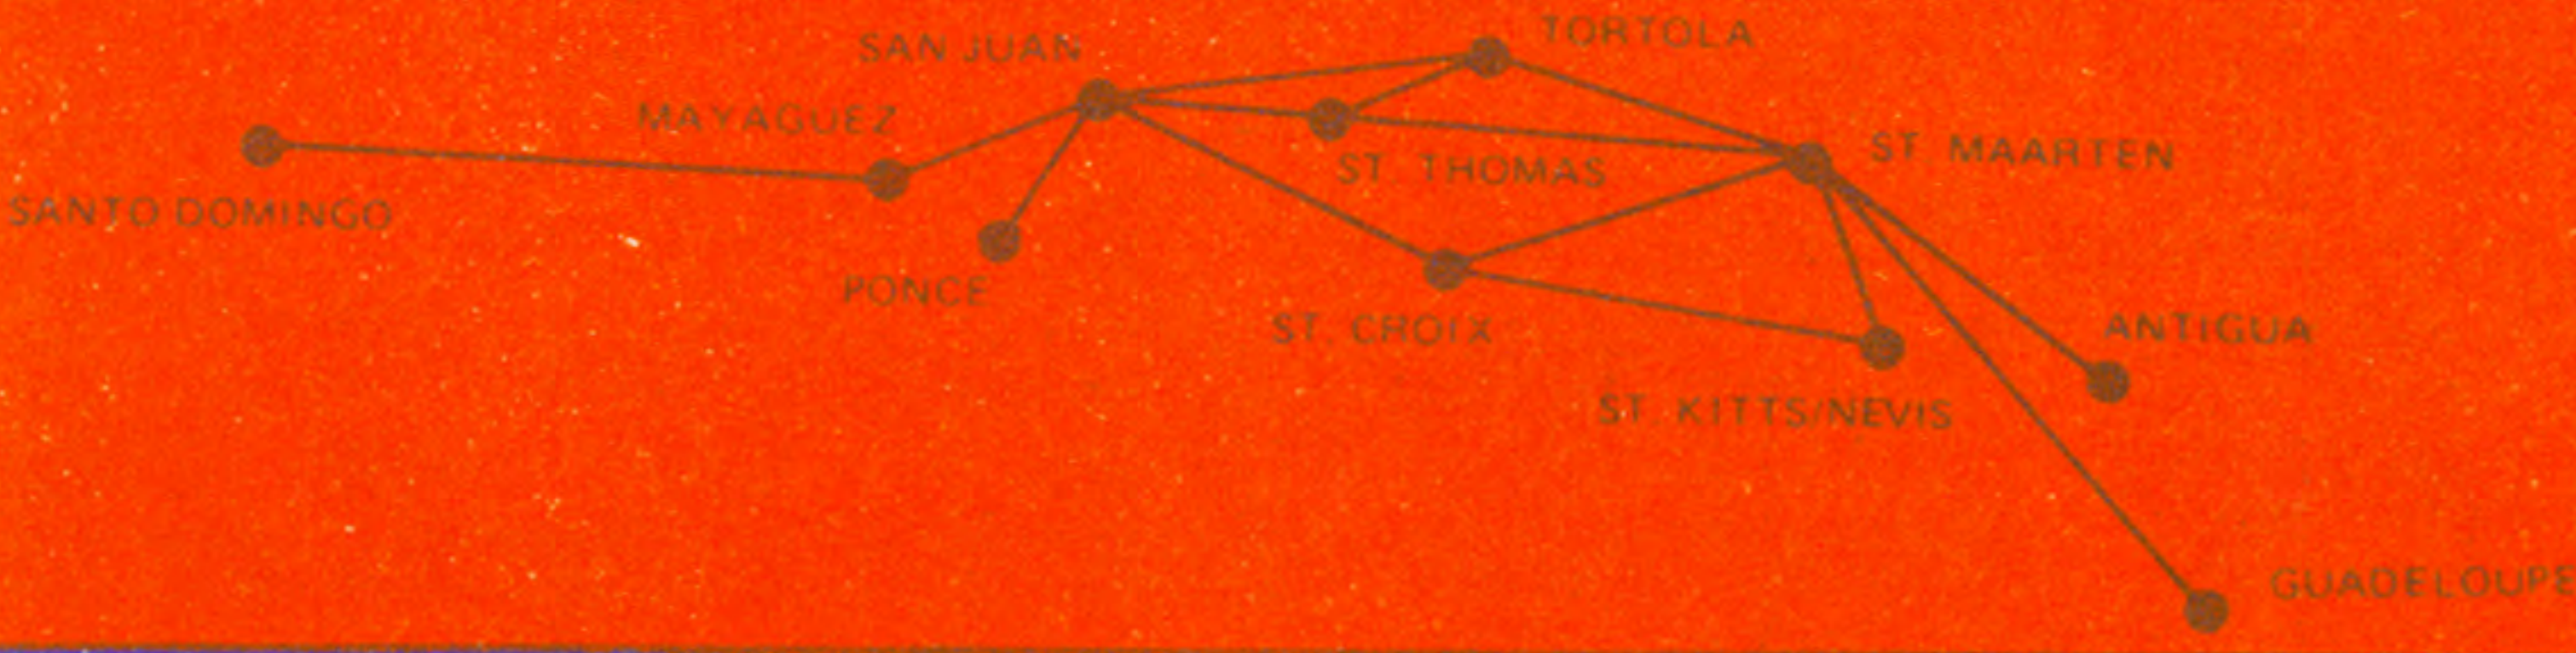

CHARTER RATES AVAILABLE

THE AIRLINE OF PUERTO RICO

System Timetable Effective December 15, 1978
(Subject to change without notice)

flying
the colorful
Caribbean

For Reservations and information call
PRINAIR or your local travel agent