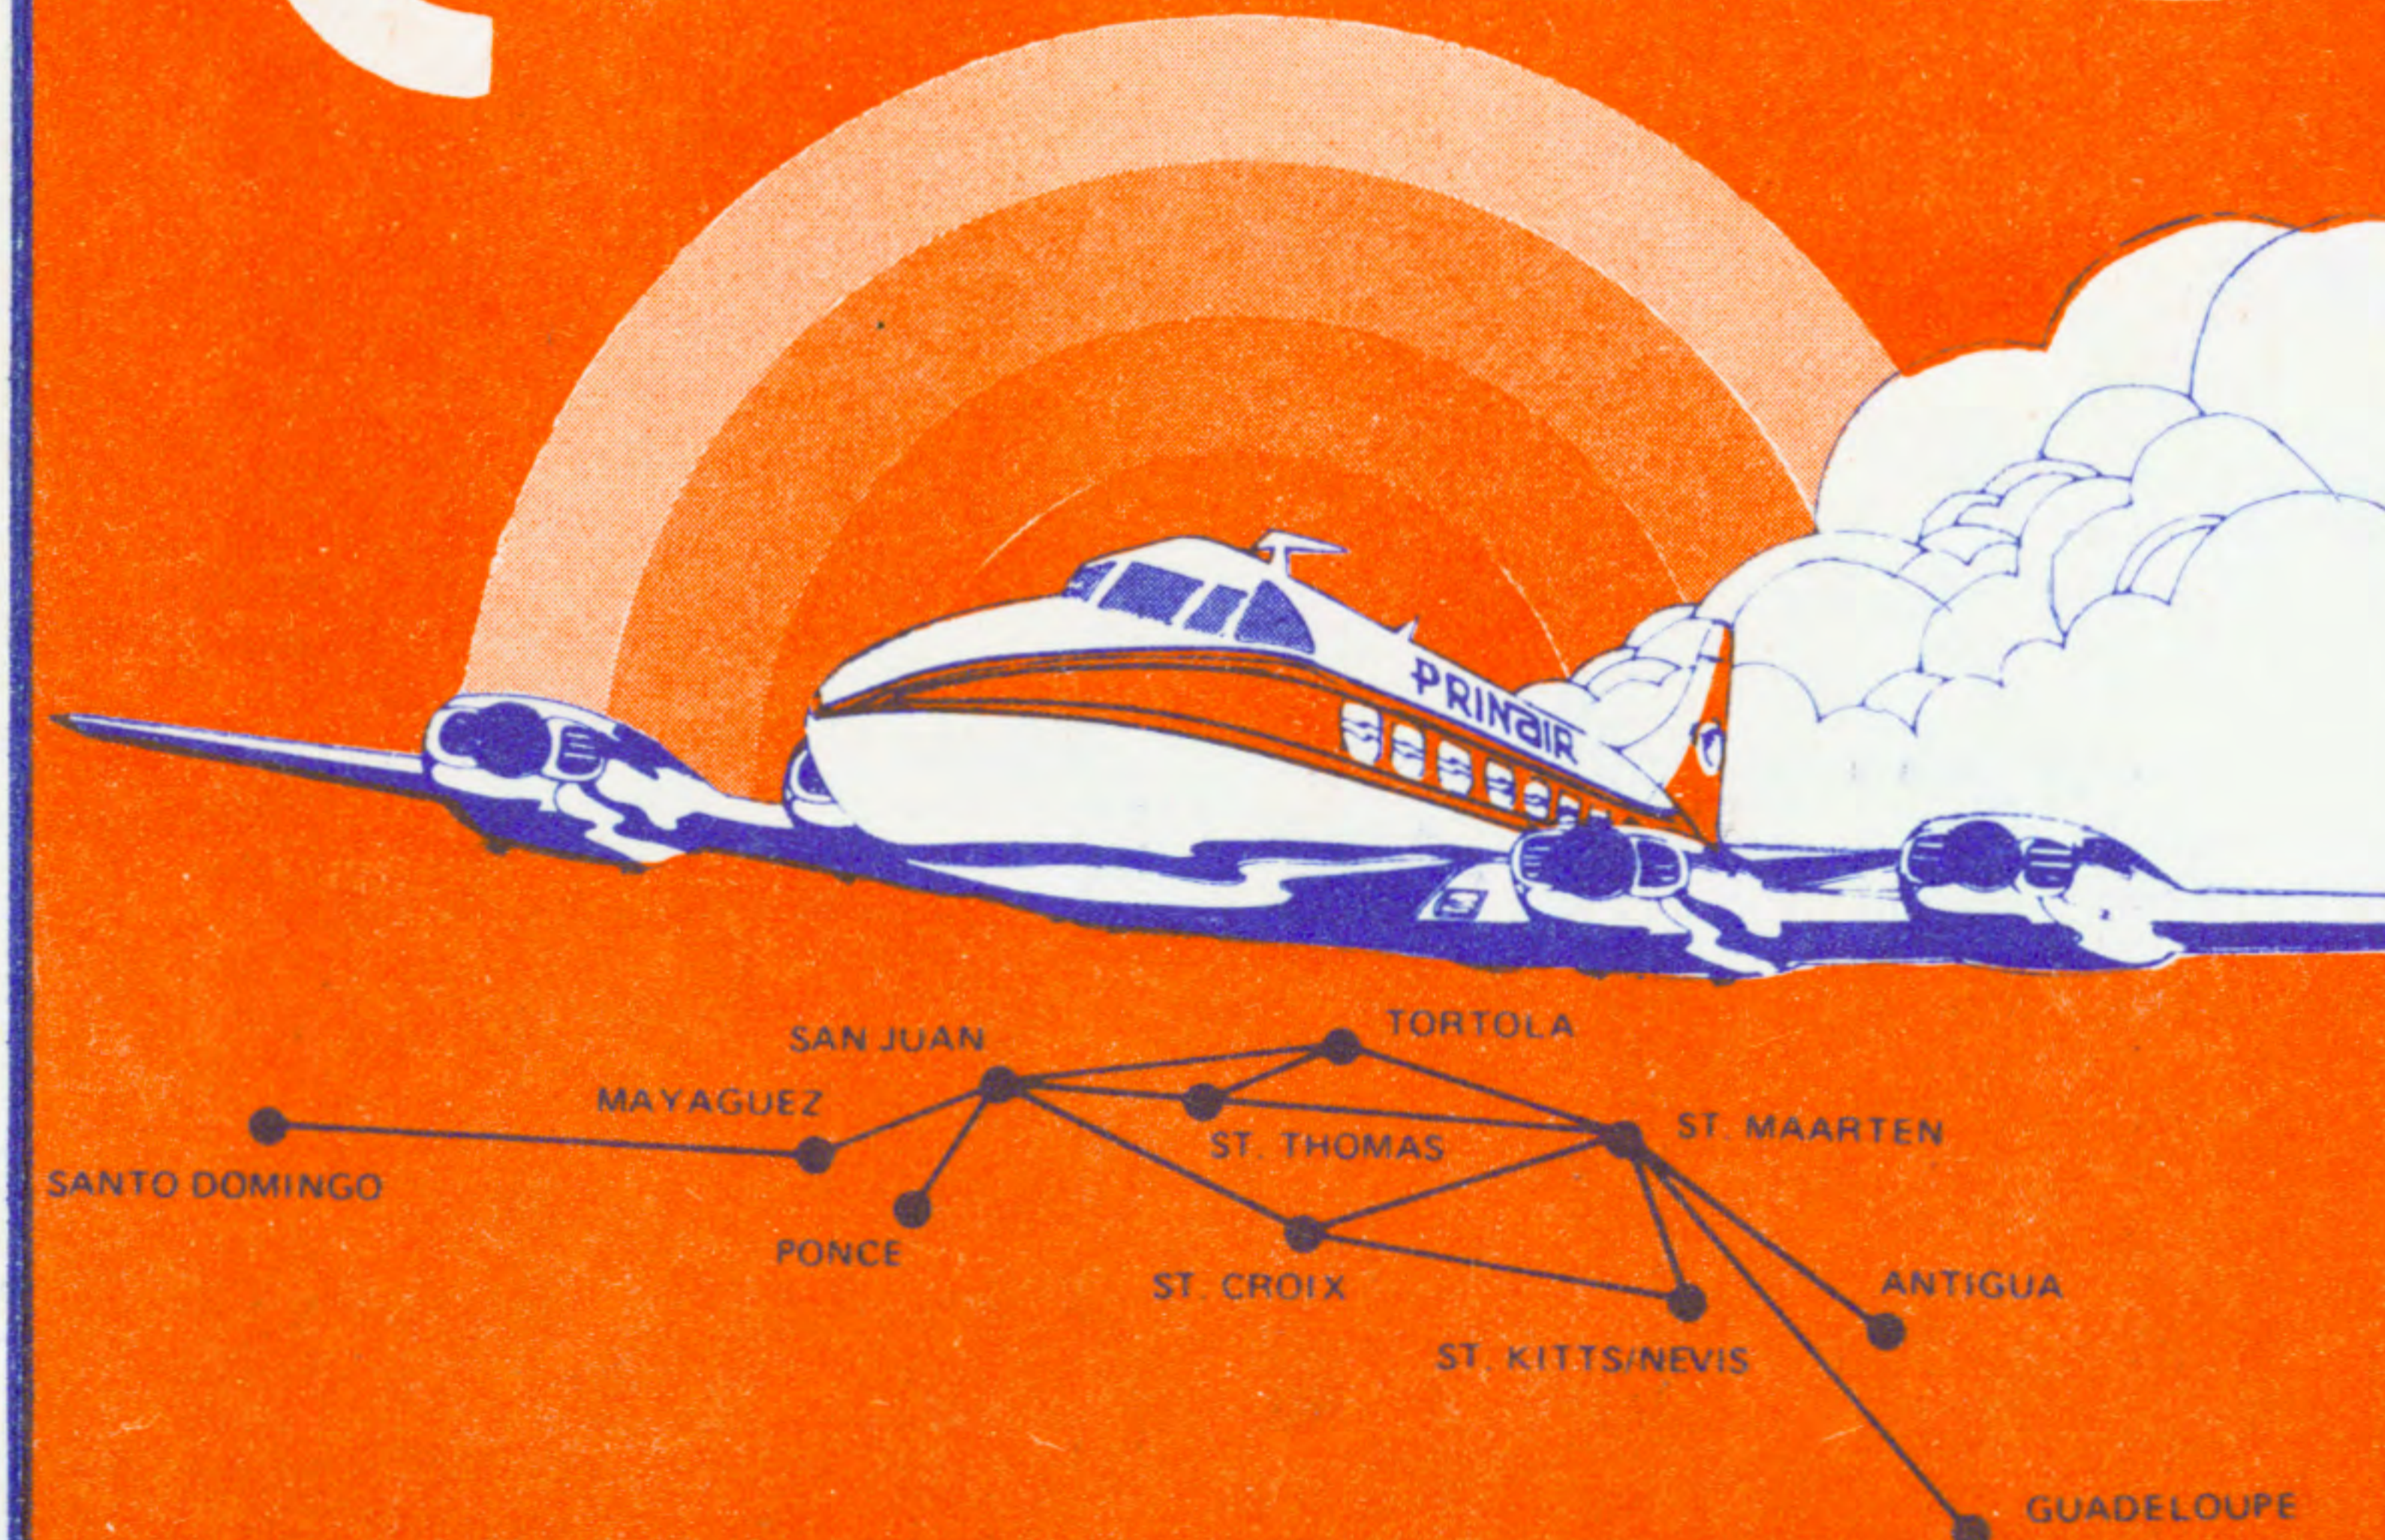

THE AIRLINE OF PUERTO RICO

System Timetable Effective January 1, 1979
(Subject to change without notice)

flying the colorful Caribbean