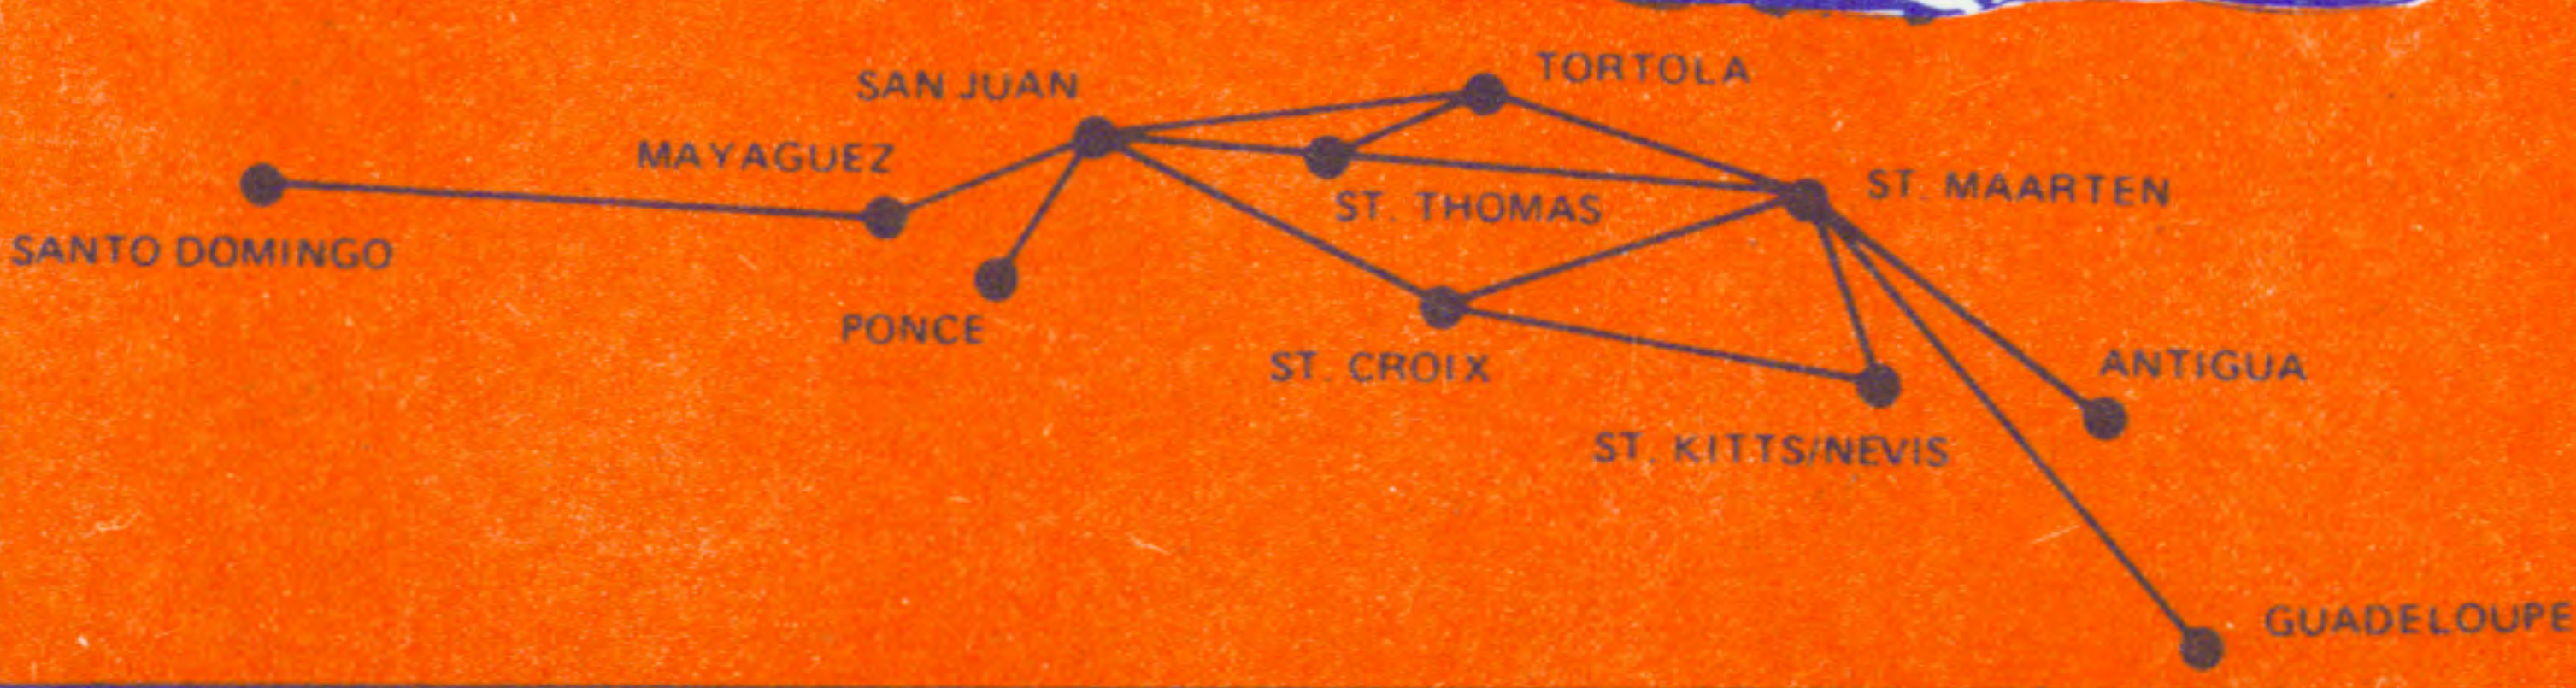

CHARTER RATES AVAILABLE

THE AIRLINE OF PUERTO RICO

System Timetable Effective January 1, 1979  
(Subject to change without notice)

flying  
the colorful  
**Caribbean**

For Reservations and information call  
**PRINAIR** or your local travel agent