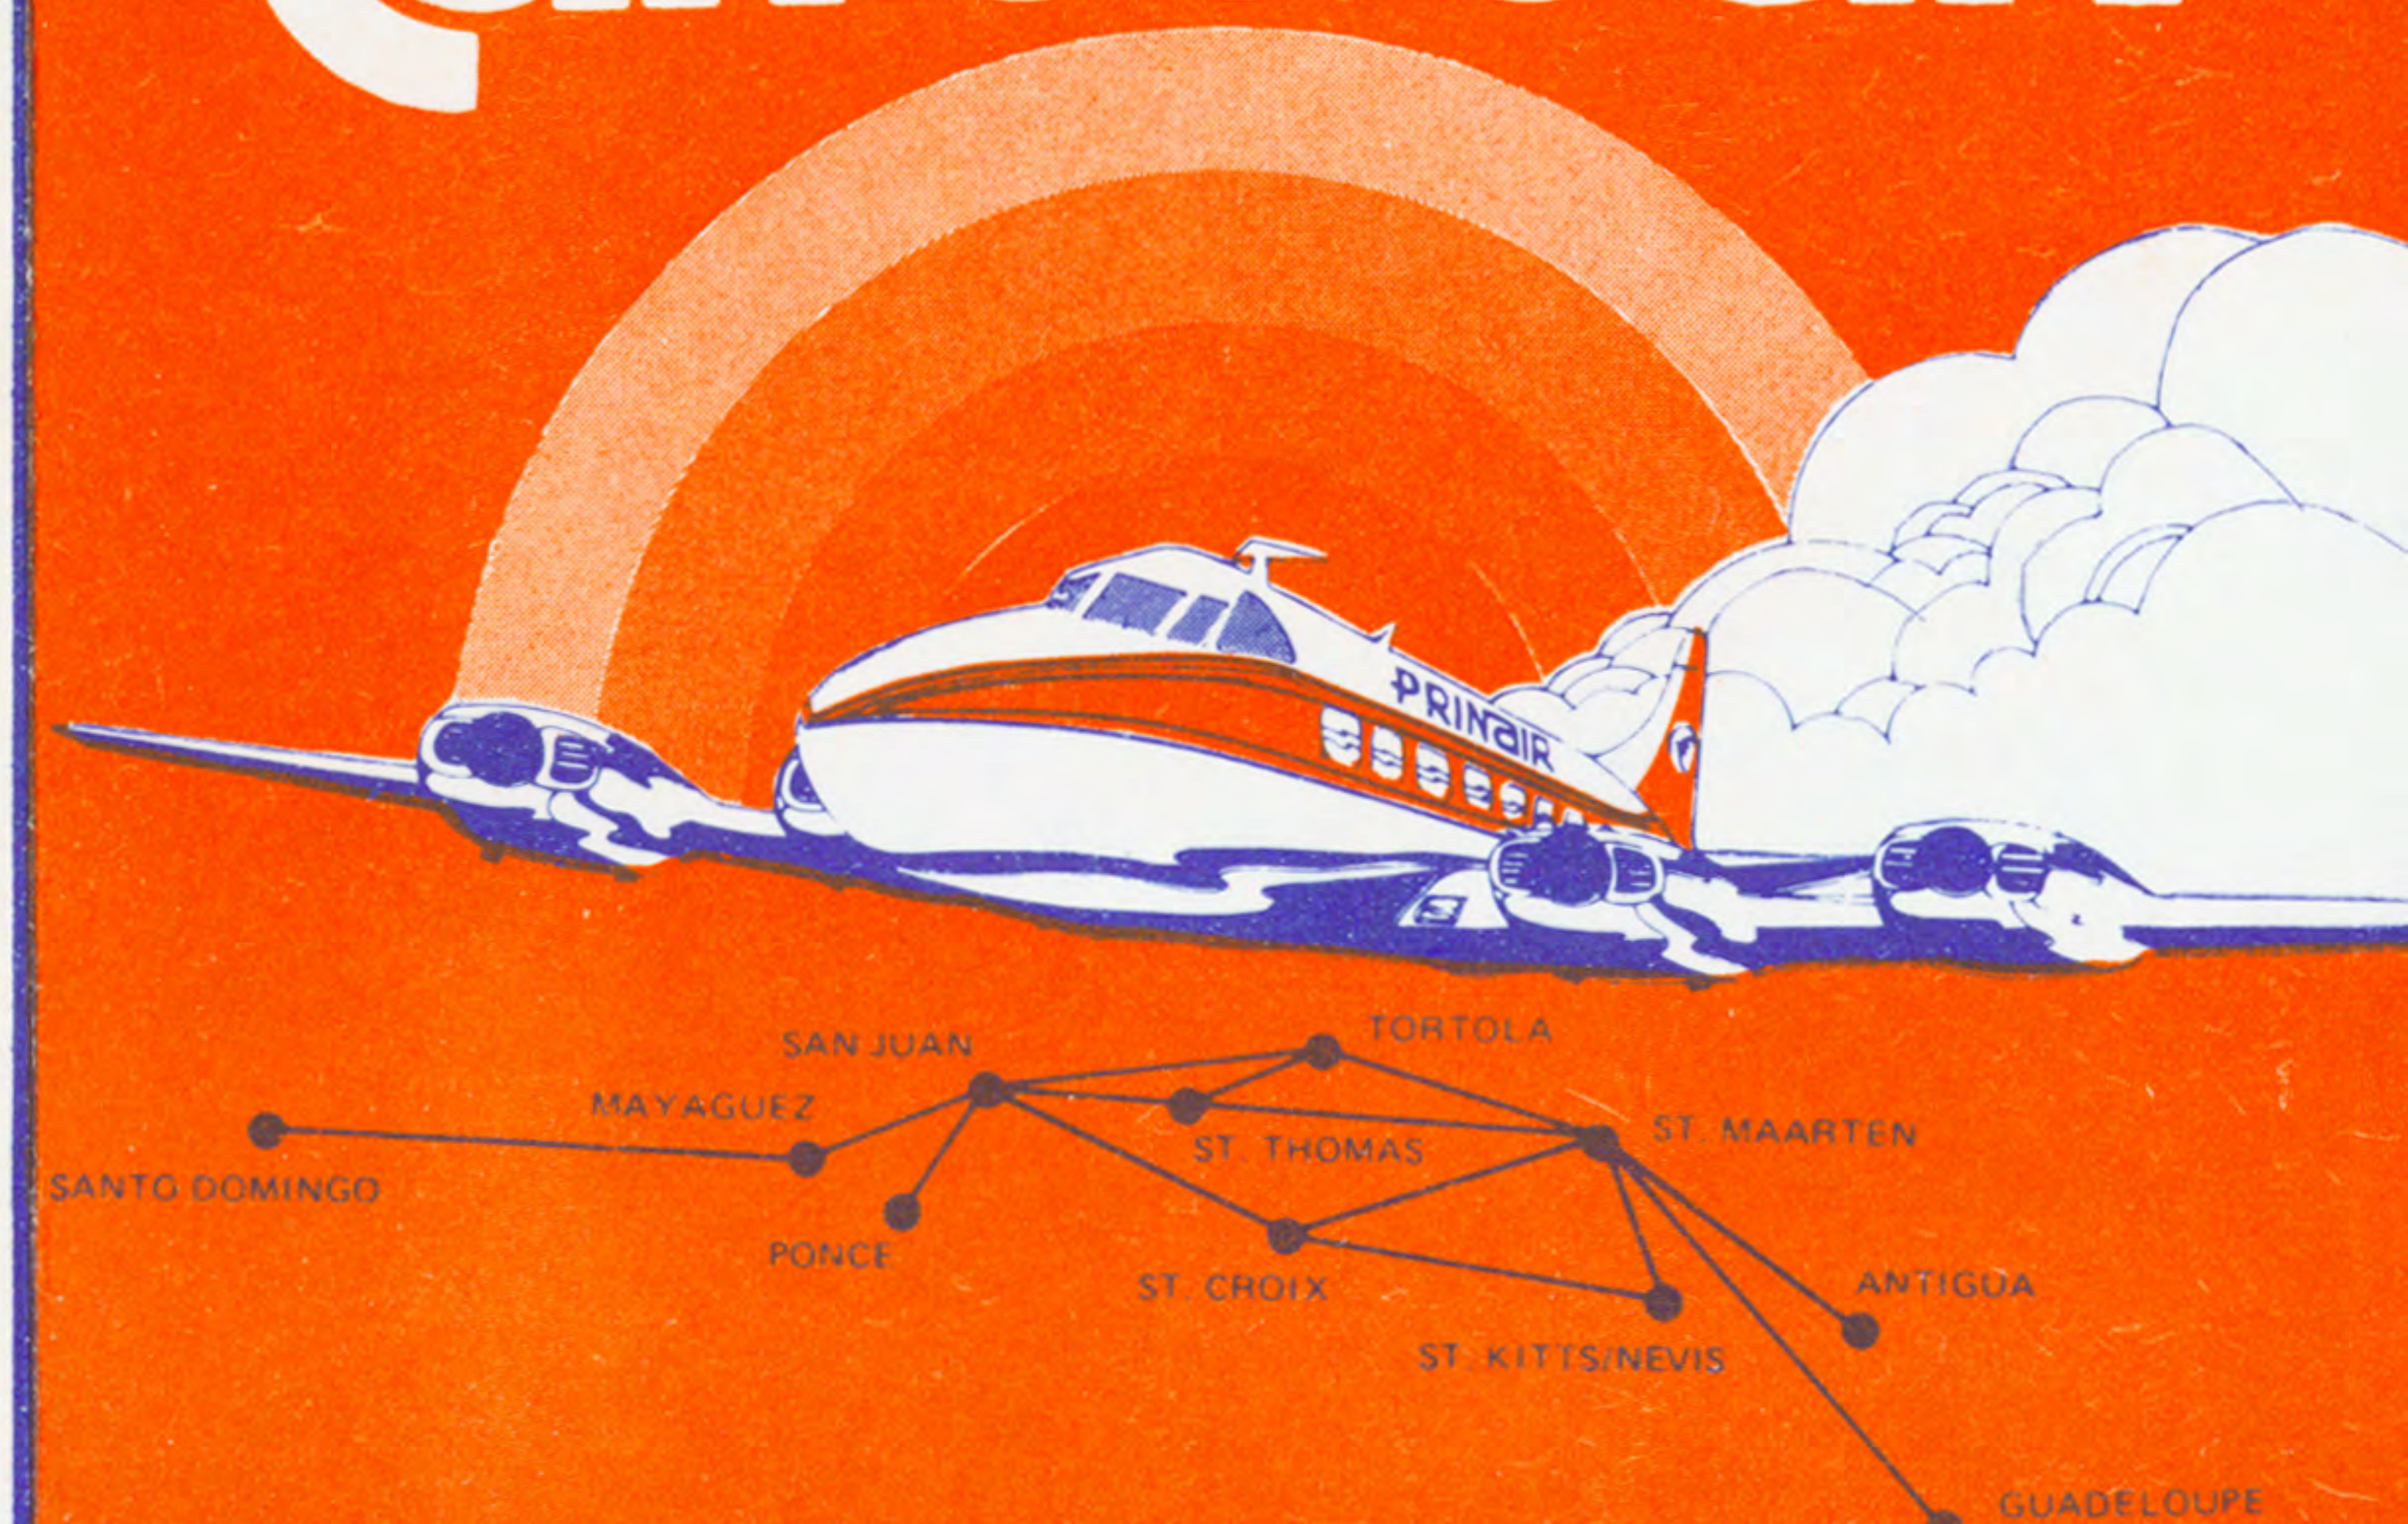

Printed in U.S.A. By PQ

CHARTER RATES AVAILABLE

THE AIRLINE OF PUERTO RICO

System Timetable Effective Oct., 1, 1979
(Subject to change without notice)

flying
the colorful
Caribbean

For Reservations and information call
PRINAIR or your local travel agent