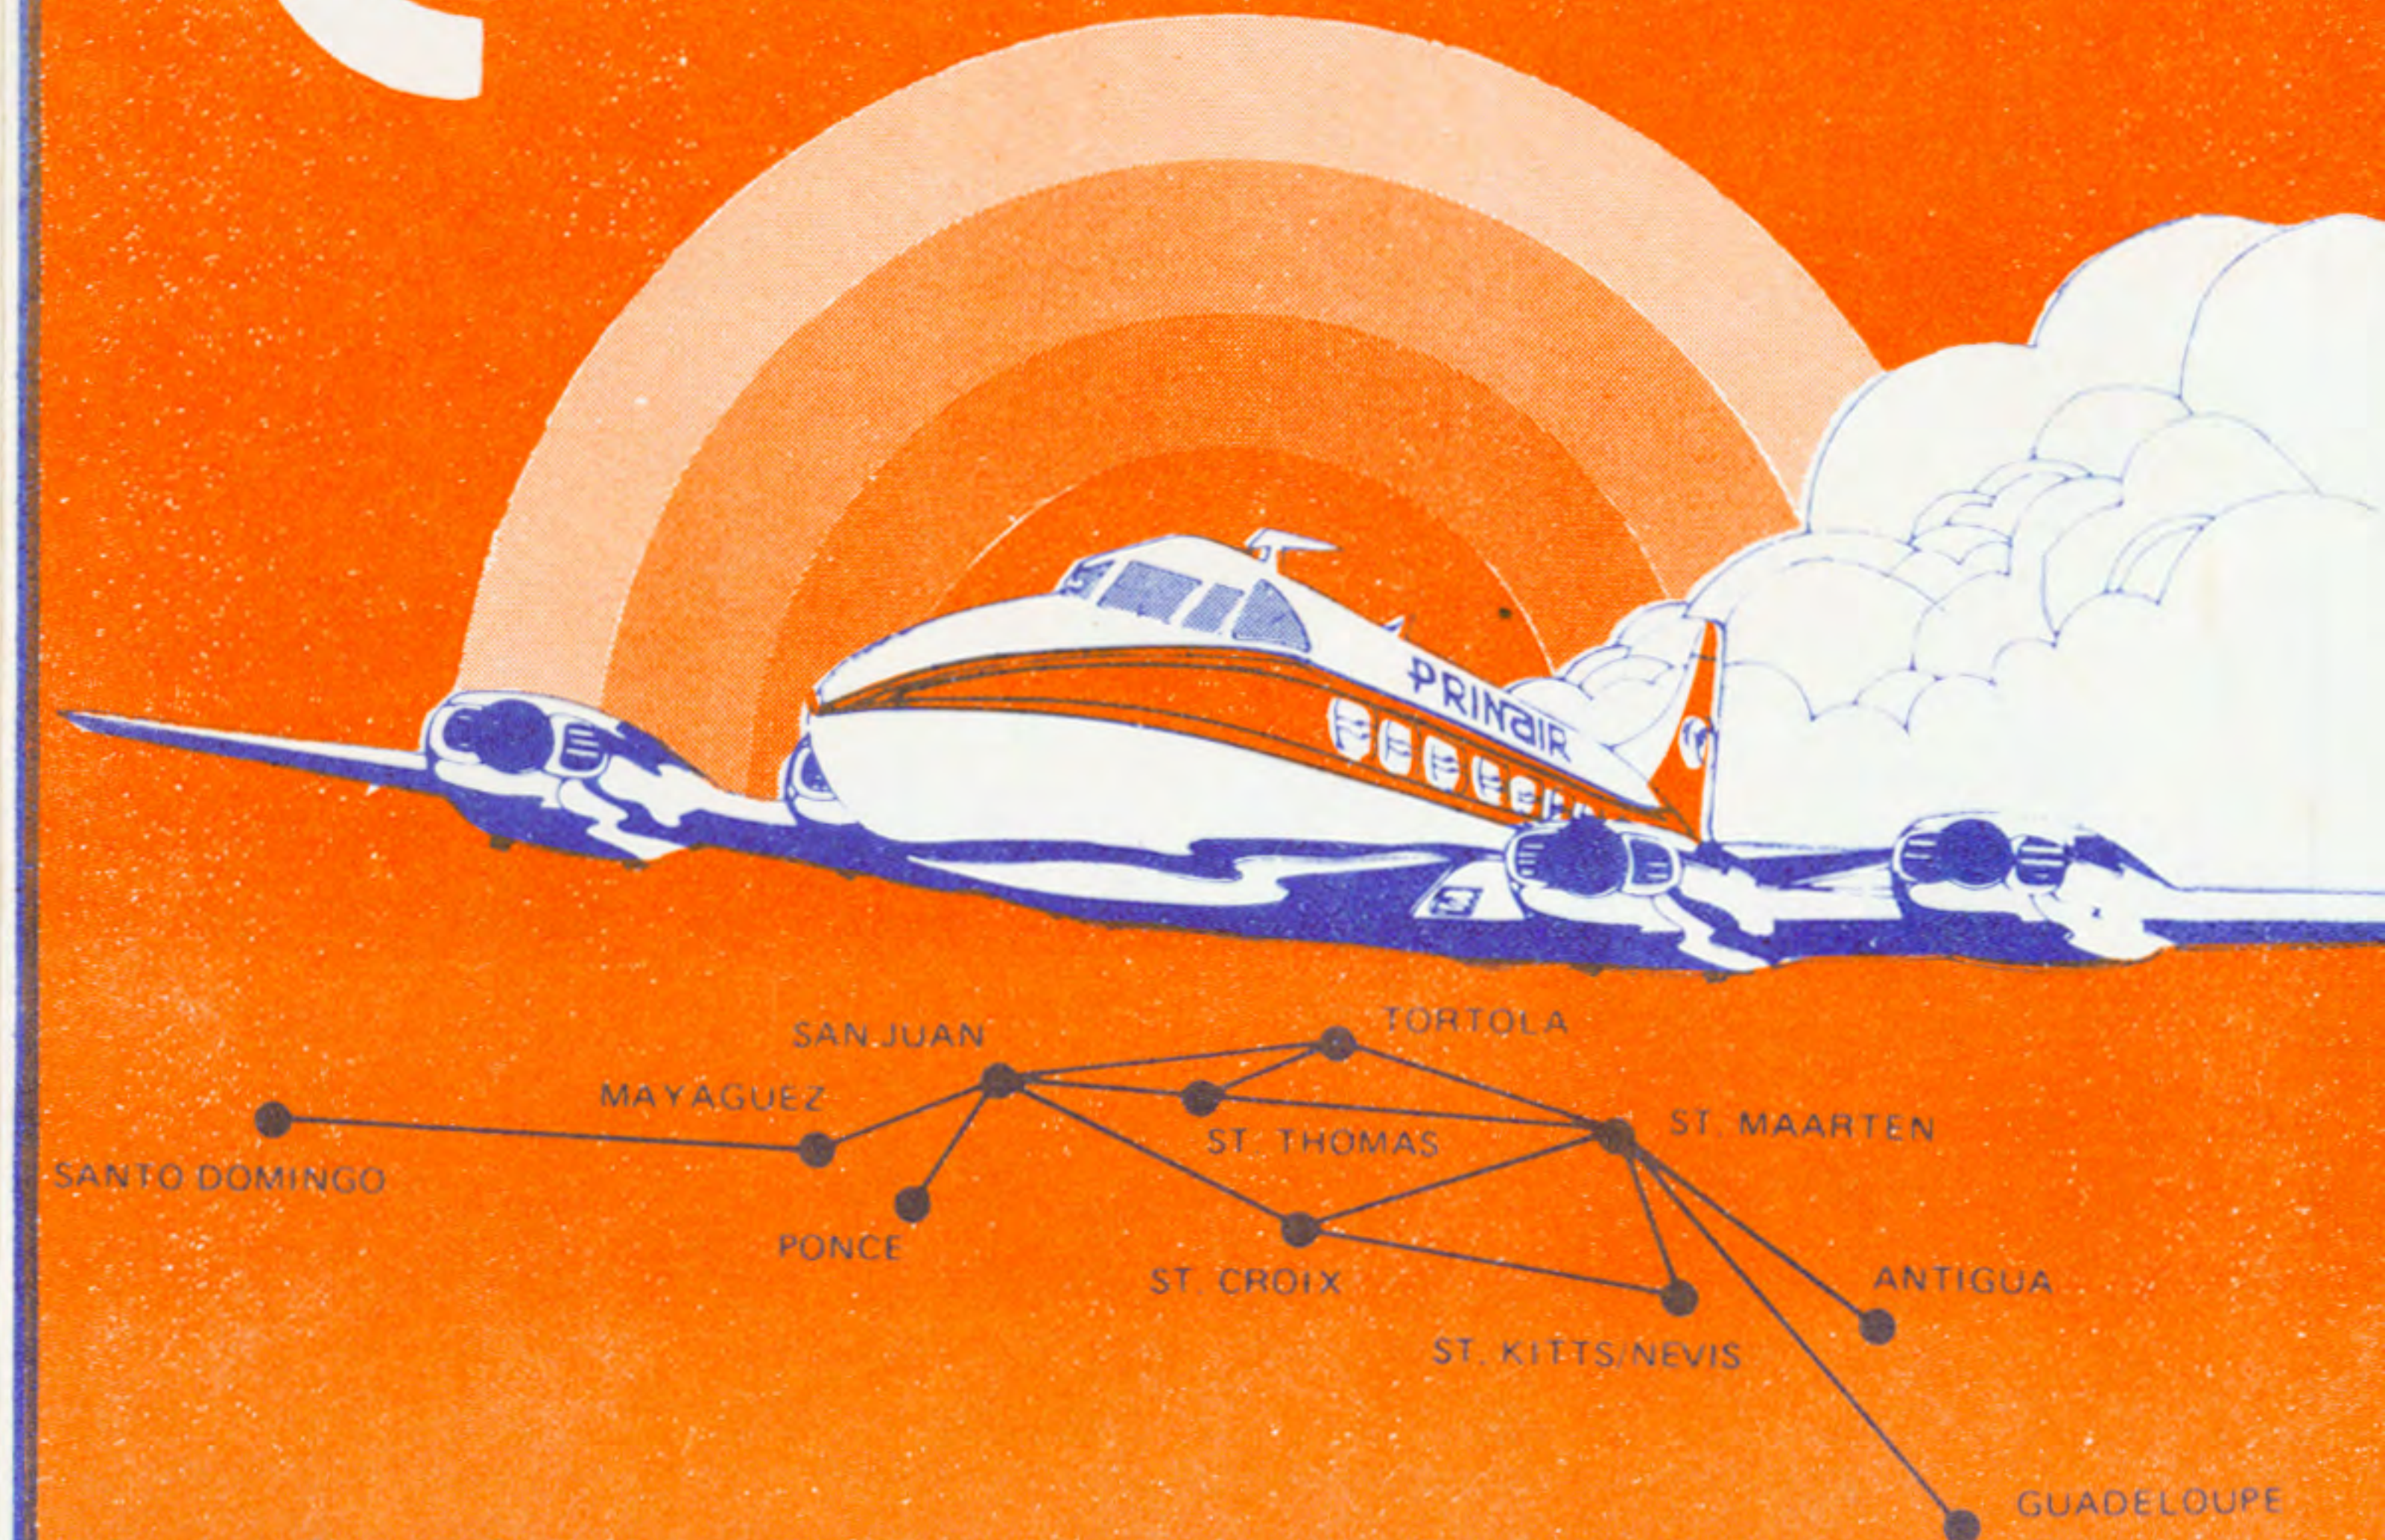

THE AIRLINE OF PUERTO RICO

System Timetable Effective April 1, 1980
(Subject to change without notice)

flying
the colorful
Caribbean