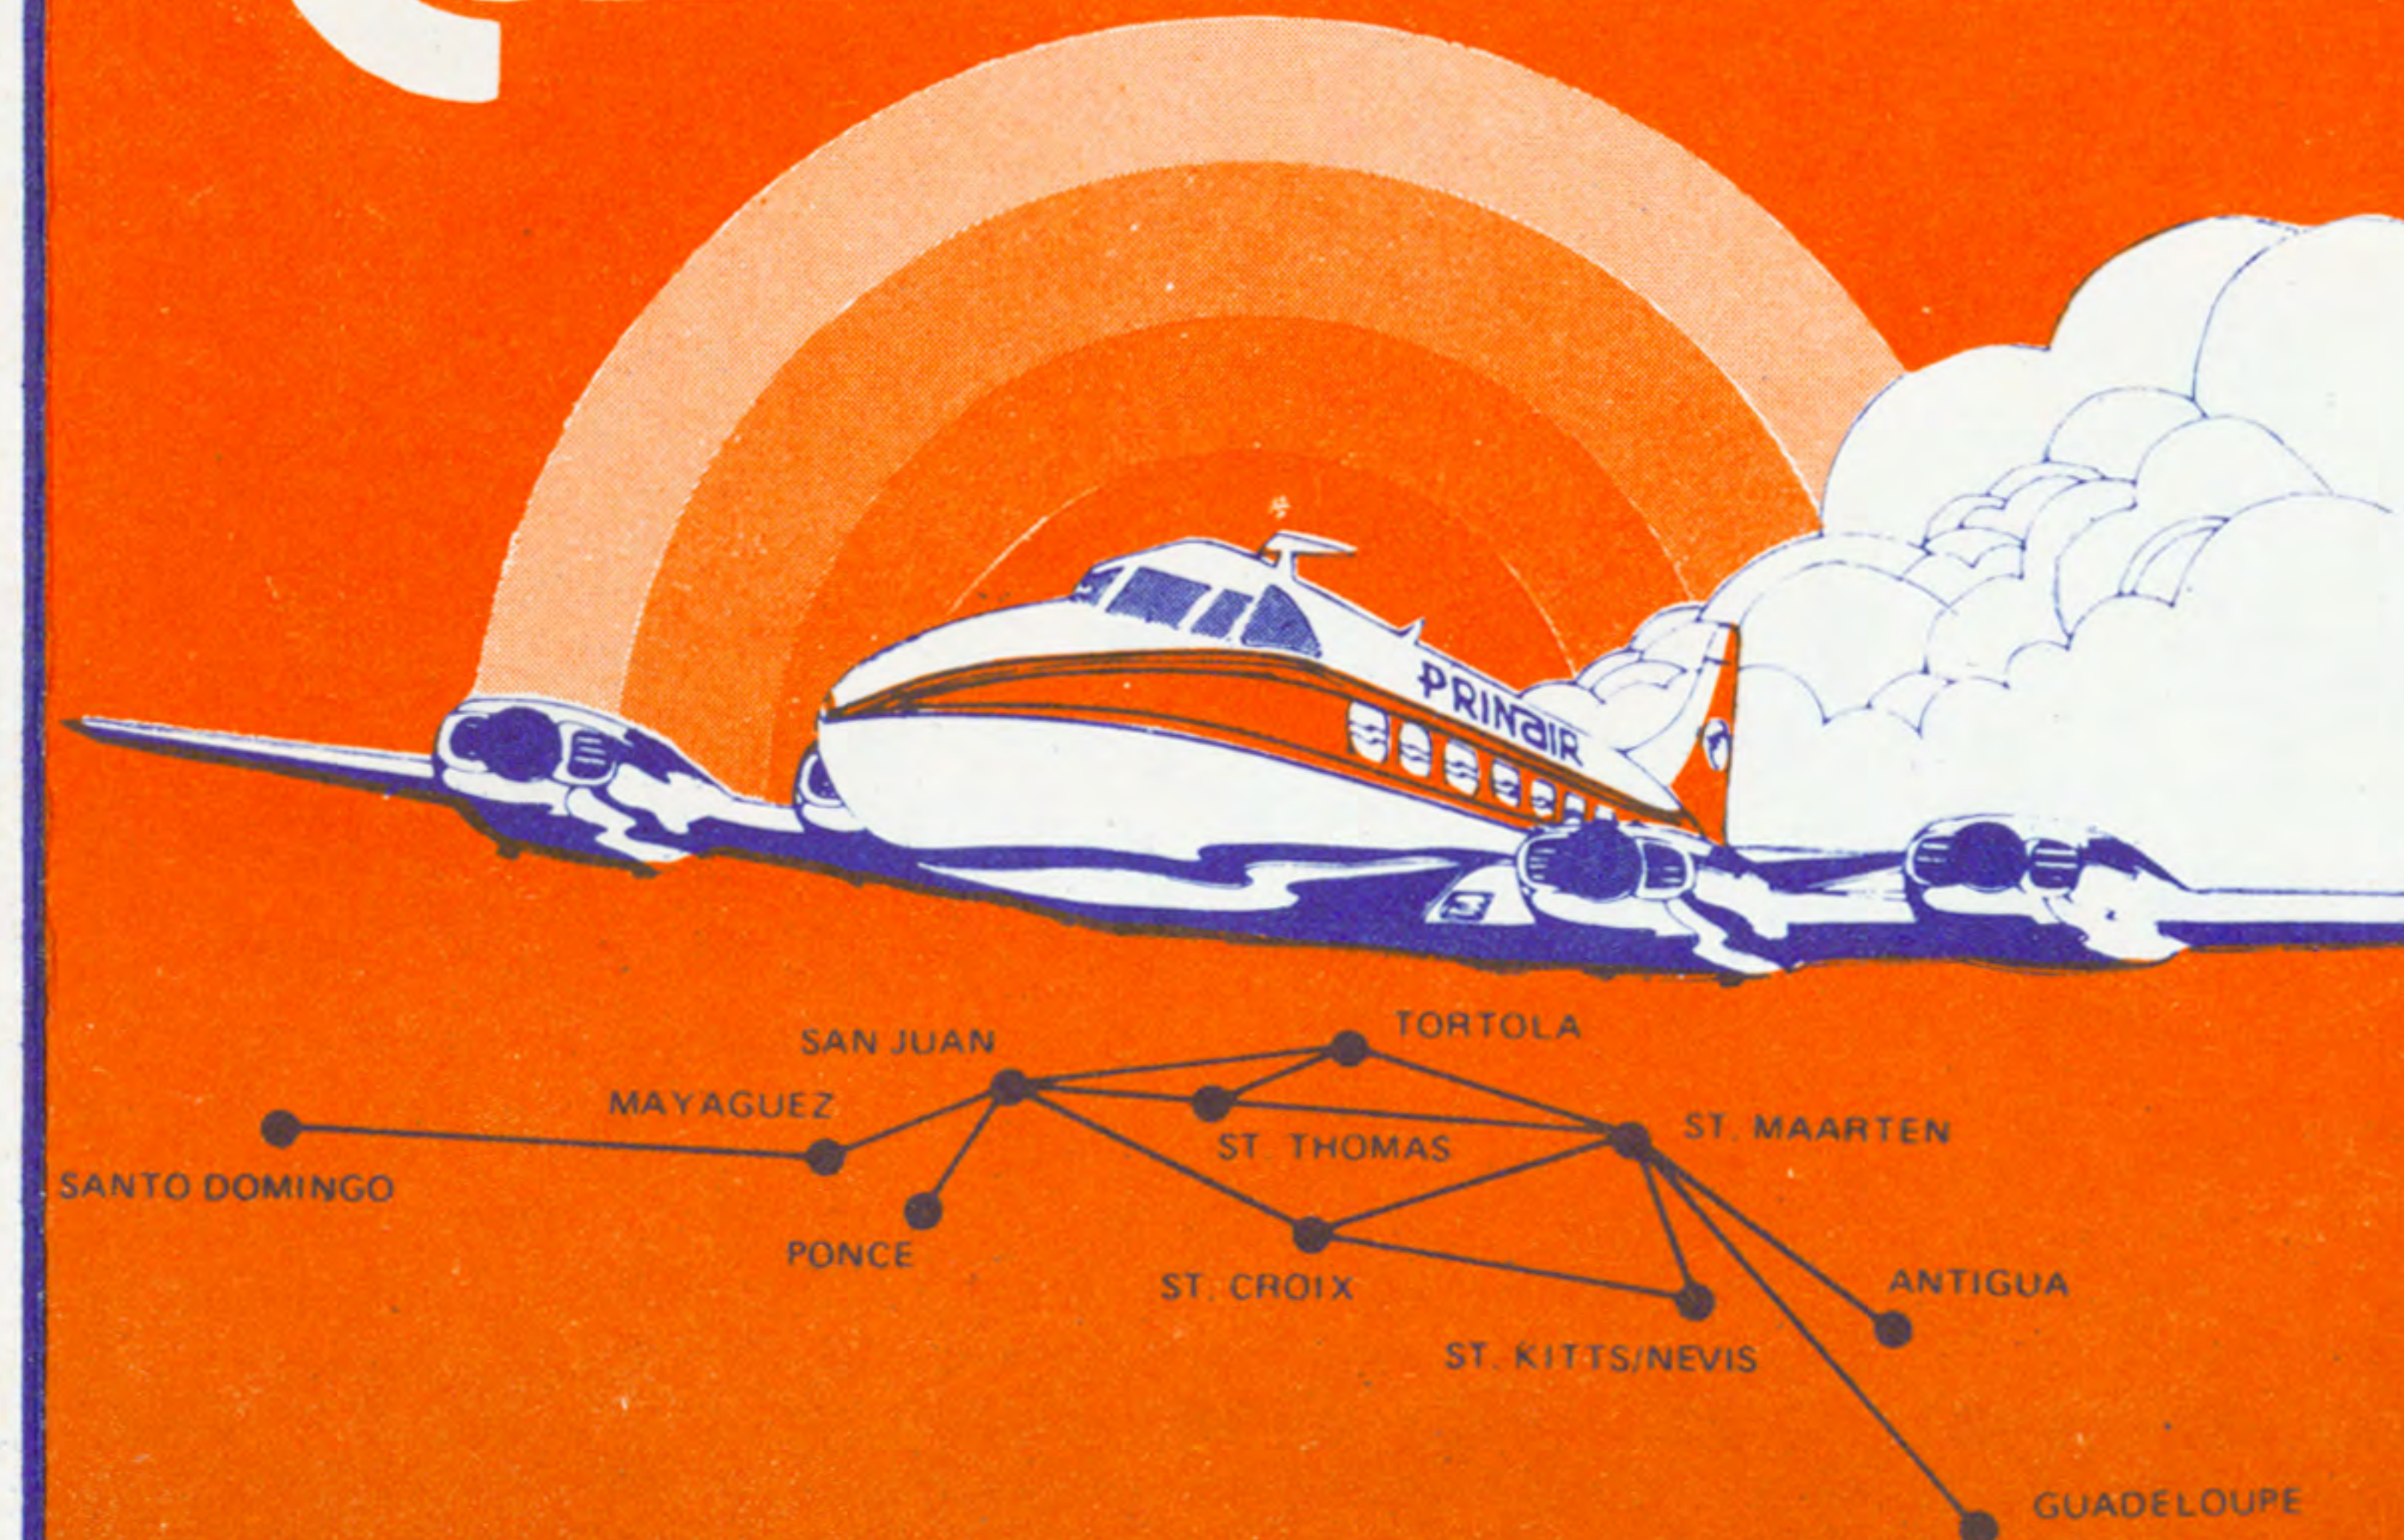

Bold face denotes P.M.

For quotation and application of Fares,
please consult your PRINAIR Tariffs

THE AIRLINE OF PUERTO RICO

System Timetable Effective June 1, 1980
(Subject to change without notice)

flying
the colorful
Caribbean