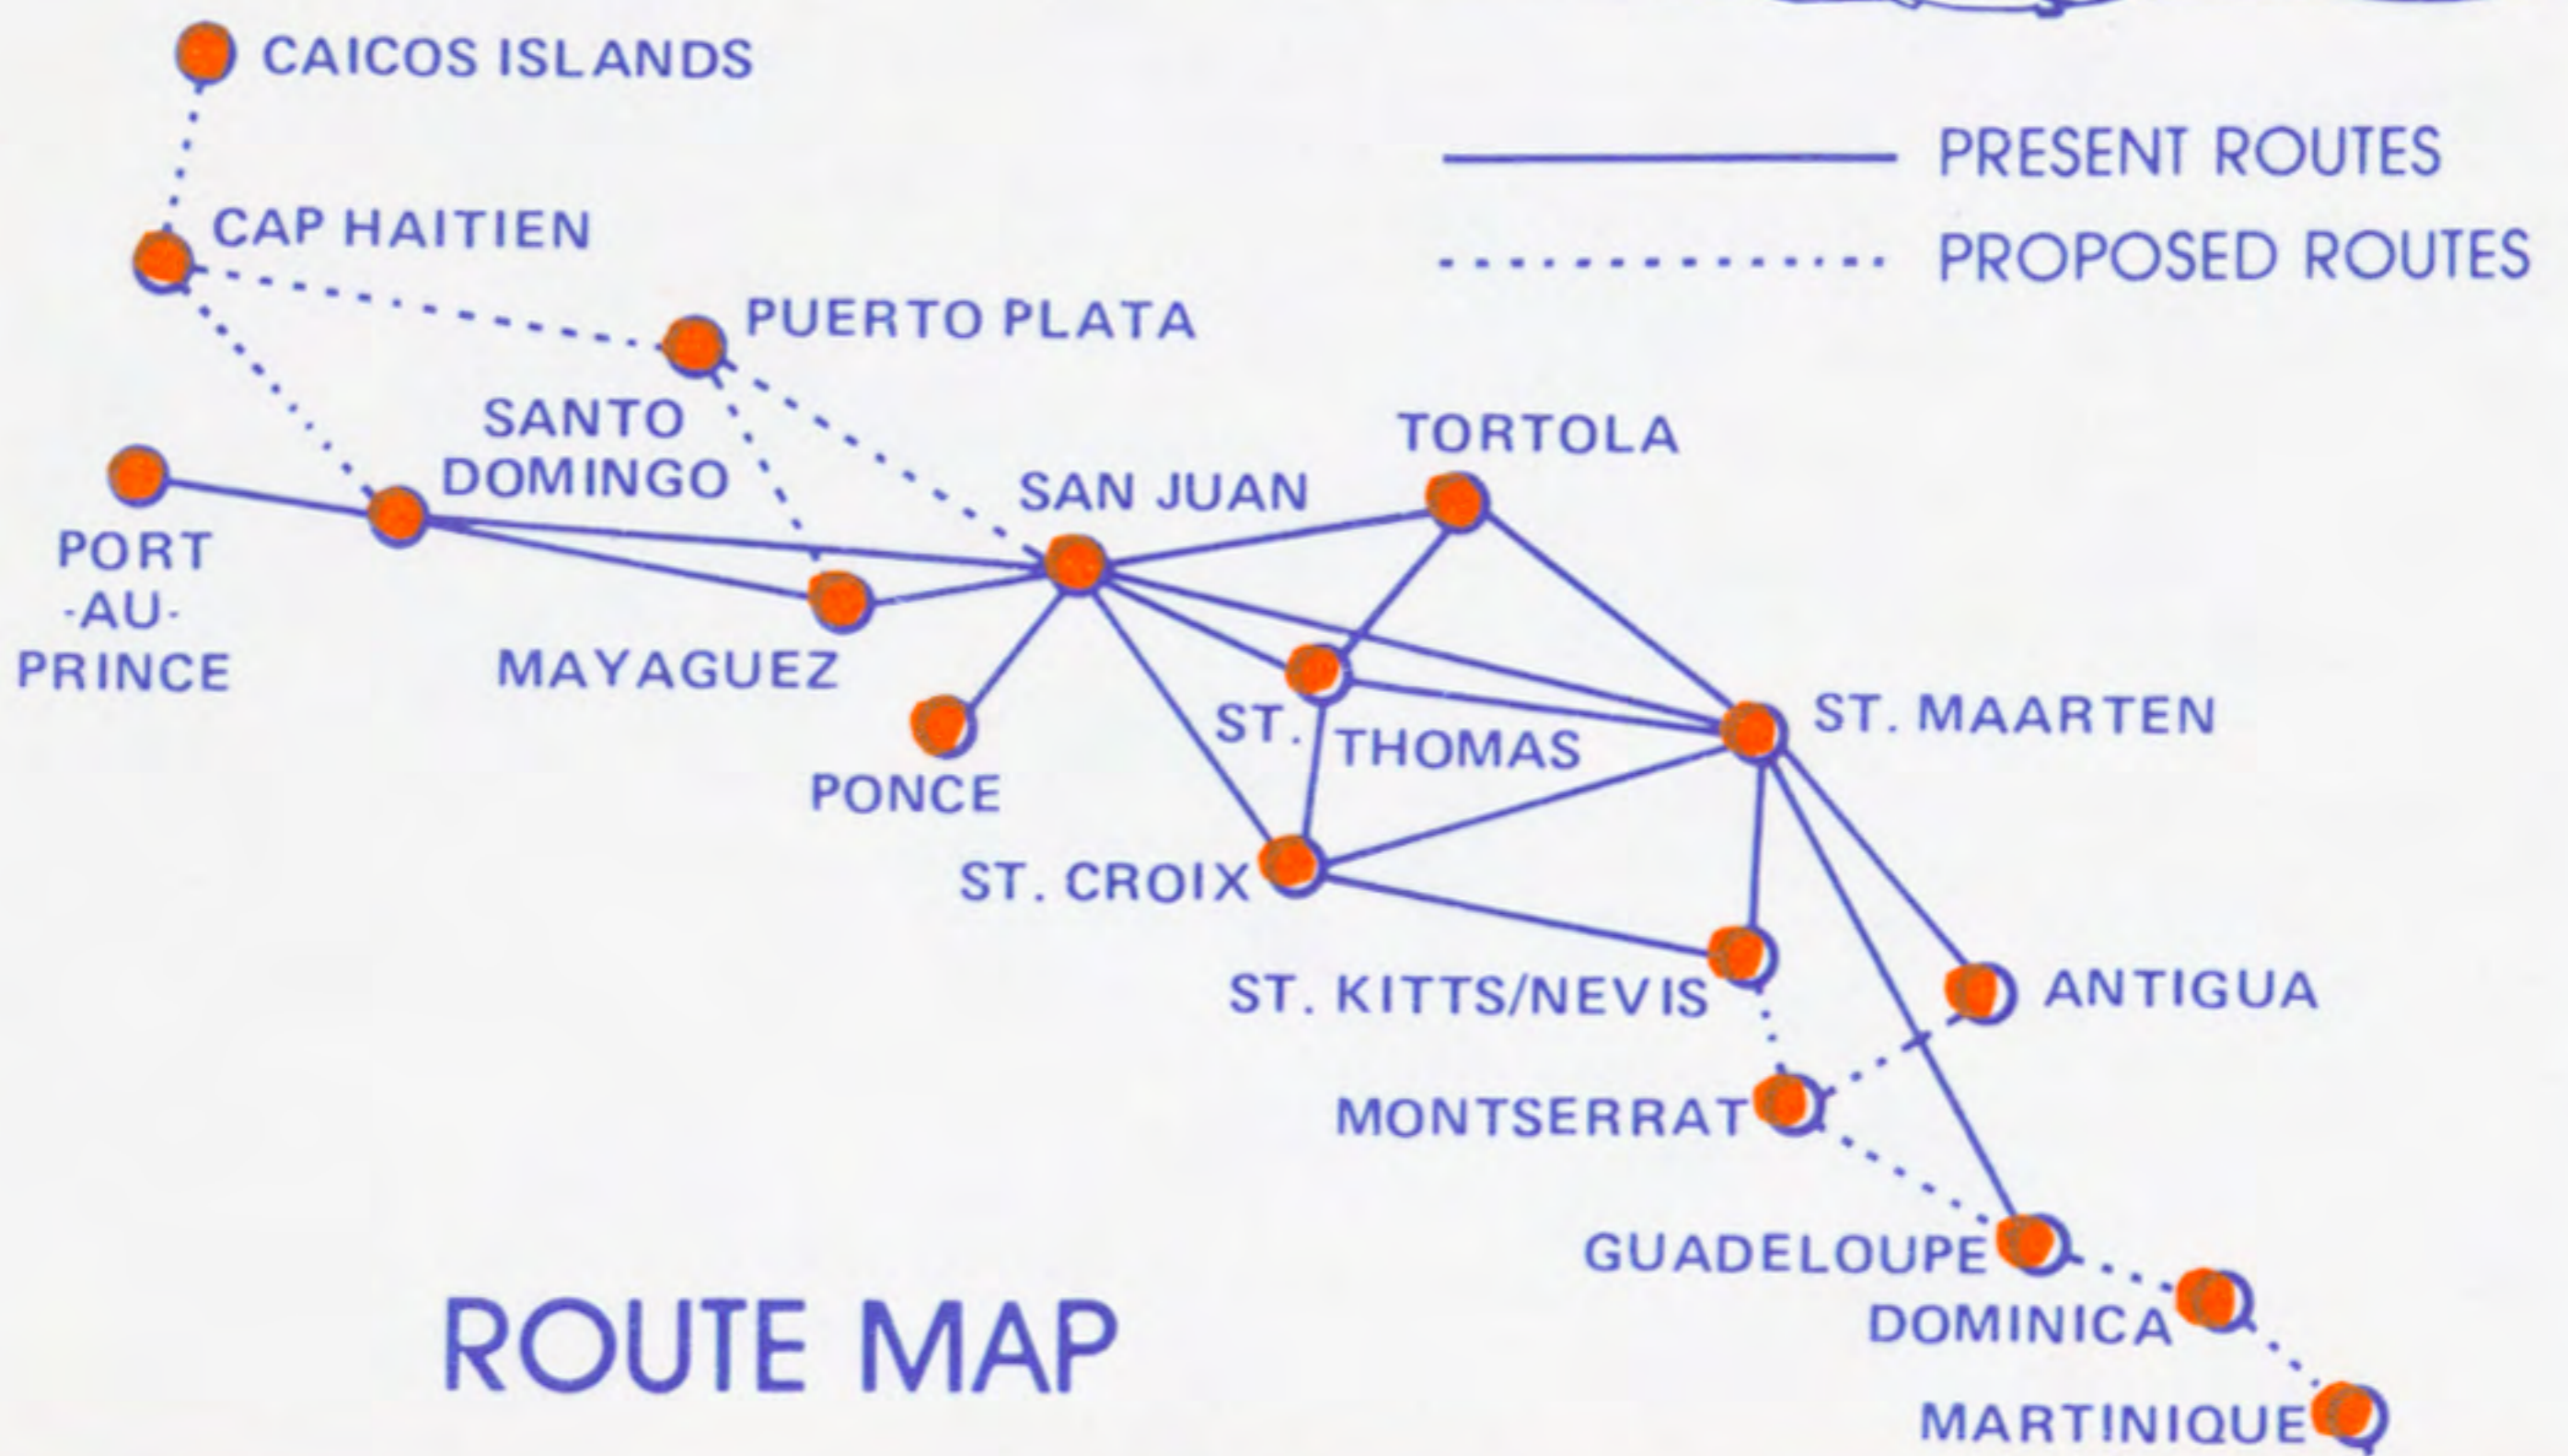

PRINAIR

We serve the Caribbean best.

flying the colorful Caribbean

ROUTE MAP

For Reservations and information call
PRINAIR or your local travel agent

Antigua2-1228-3-0184	St. Maarten N.W.I. 4240
Guadeloupe82-56-57	St. Kitts W.I. 2710
Haiti 25016	St. Thomas. 774-3636
Mayagüez. 833-2588	Sto. Domingo D.R. 566-81-91
New York . . . 212-682-3922	567-69-72
Ponce 842-0201	San Juan 721-2550
San Francisco . 415-391-6016	Tortola B.V.I. 5-2290
St. Croix 774-3636	

Check in 45 Min. prior to departure
System Timetable Effective April 1, 1981

We serve the Caribbean best.

flying
the colorful
Caribbean

ROUTE MAP

For Reservations and information call
PRINAIR or your local travel agent