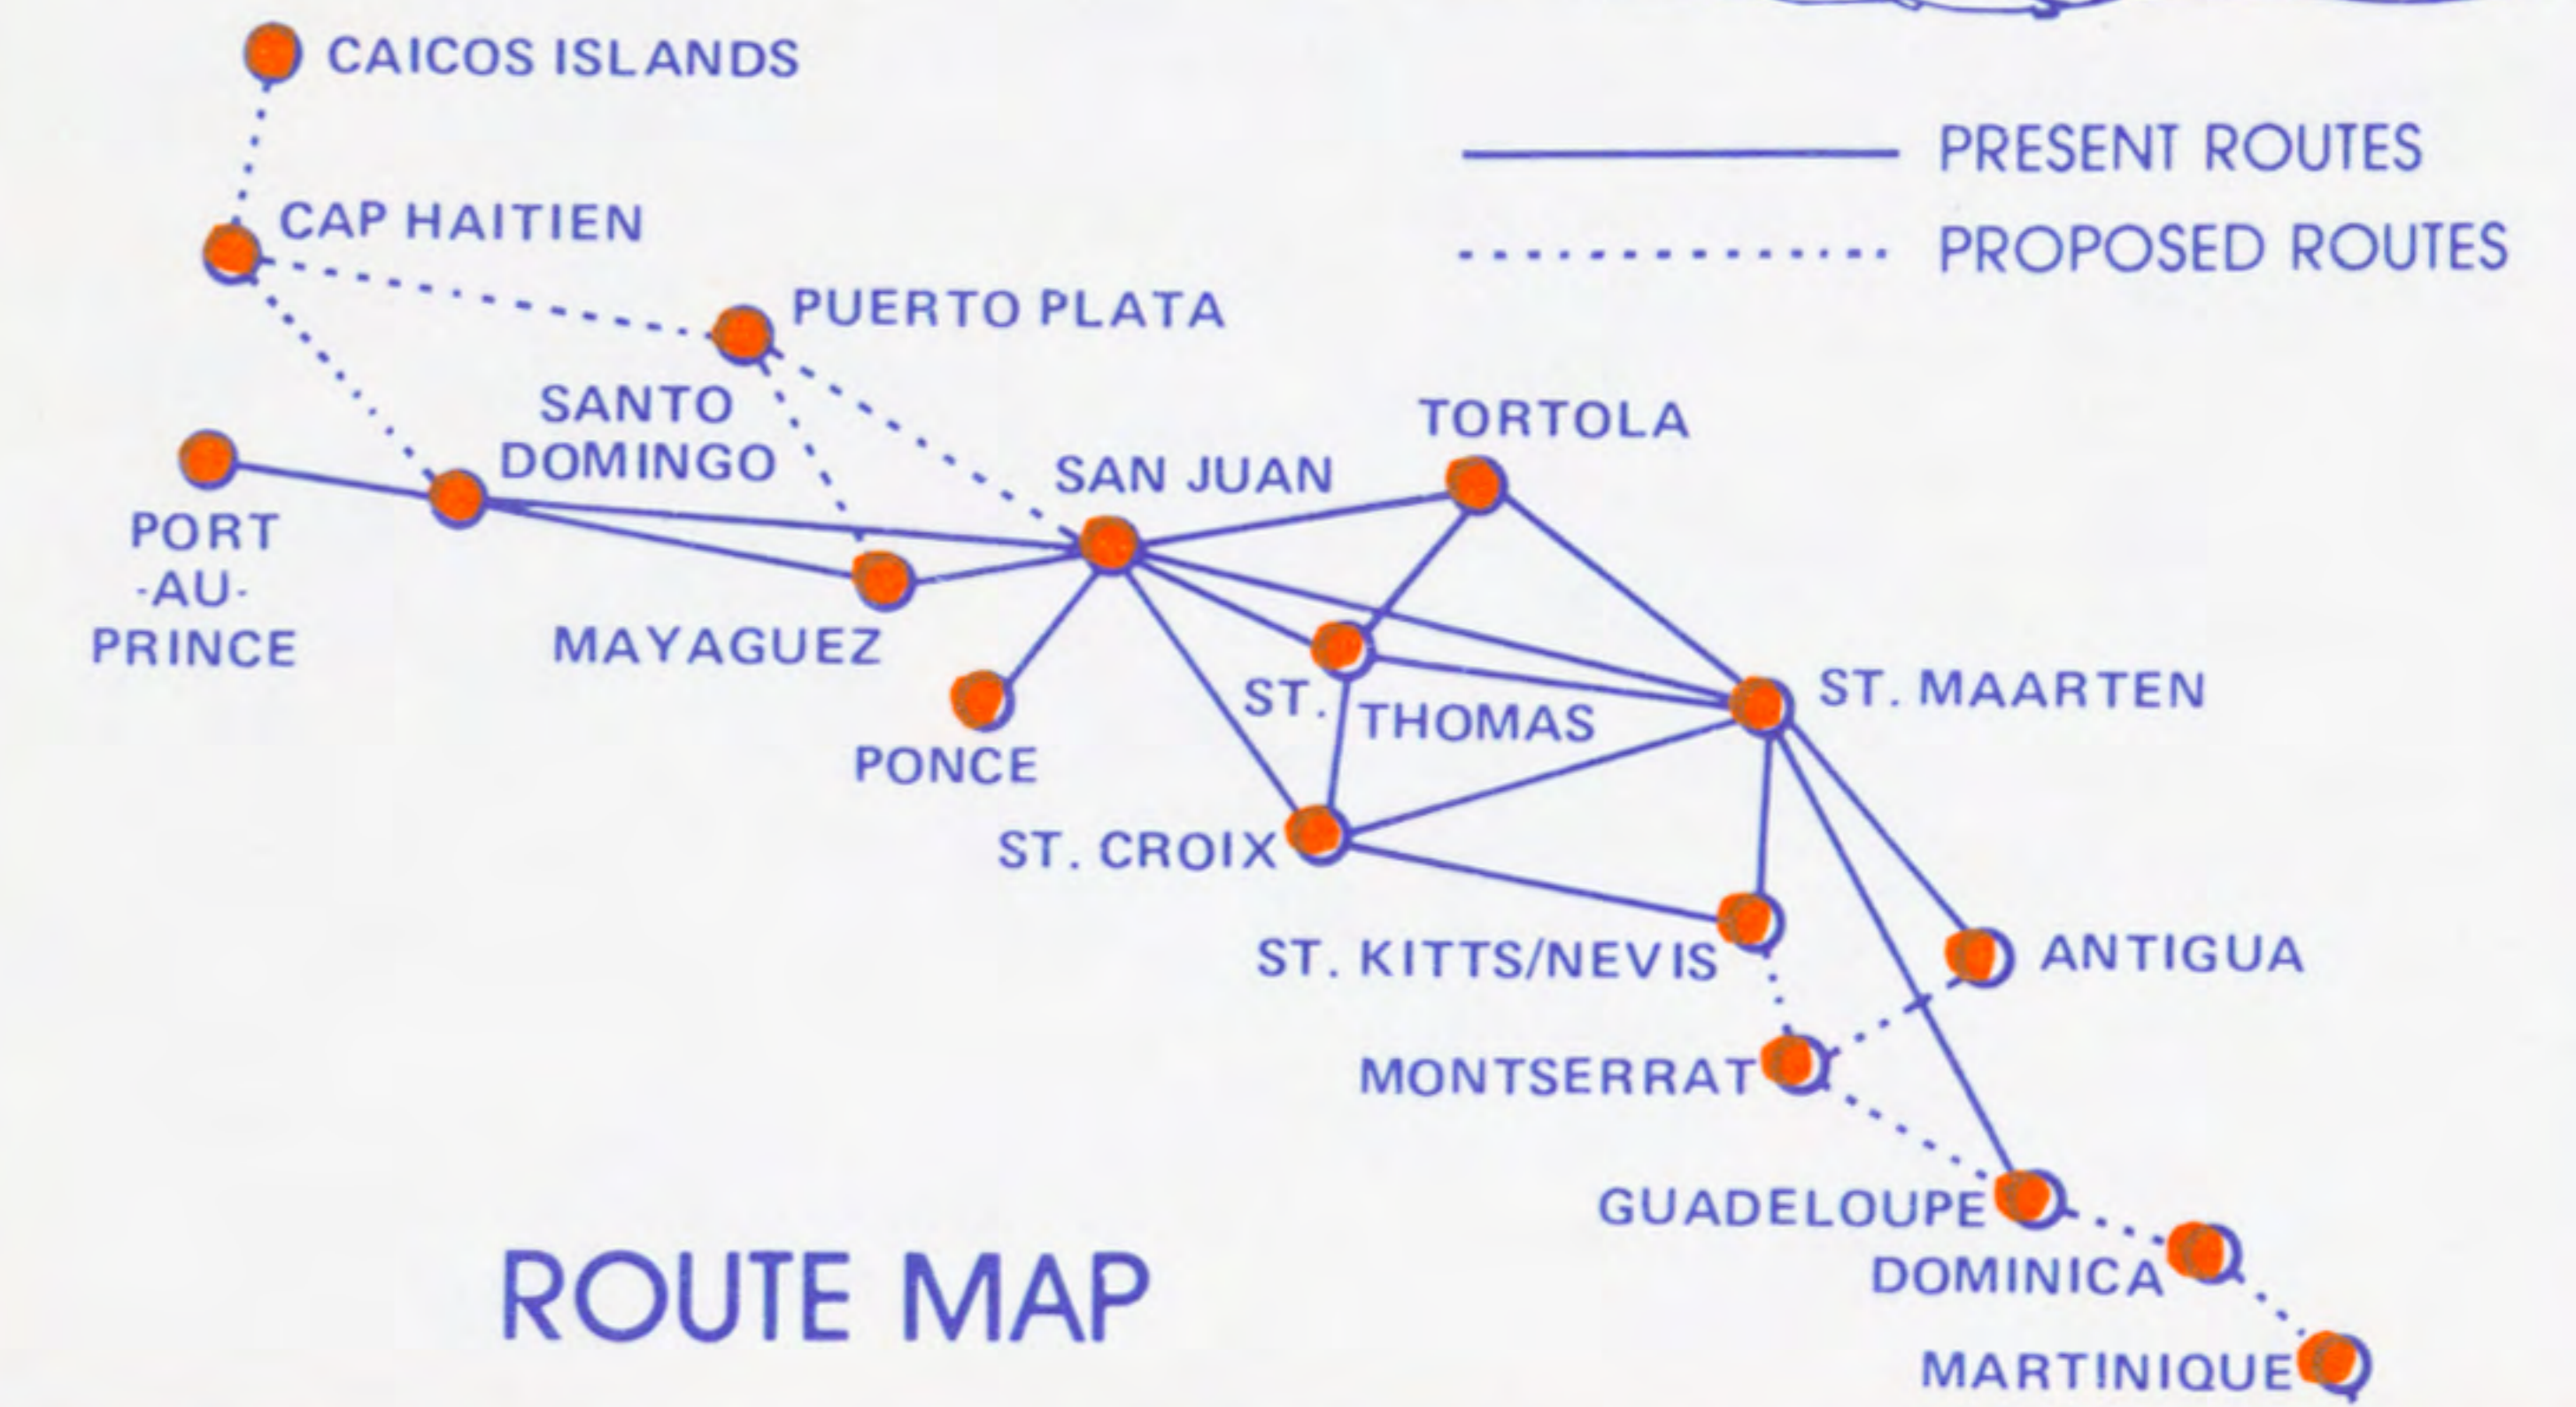

PRINAIR

We serve the Caribbean best.

flying the colorful Caribbean

ROUTE MAP

For Reservations and information call
PRINAIR or your local travel agent

Antigua2-1228-3-0184	St. Maarten N.W.I. 4240
Guadeloupe82-56-57	St. Kitts W.I. 2710
Haiti 25016	St. Thomas. 774-3636
Mayagüez. 833-2588	Sto. Domingo D.R. 566-81-91
New York . . . 212-682-3922	567-69-72
Ponce 842-0201	San Juan 721-2550
San Francisco . 415-391-6016	Tortola B.V.I. 5-2290
St. Croix 774-3636	

Check in 45 Min. prior to departure
System Timetable Effective April 1, 1981

We serve the Caribbean best.

flying
the colorful
Caribbean

ROUTE MAP

For Reservations and information call
PRINAIR or your local travel agent