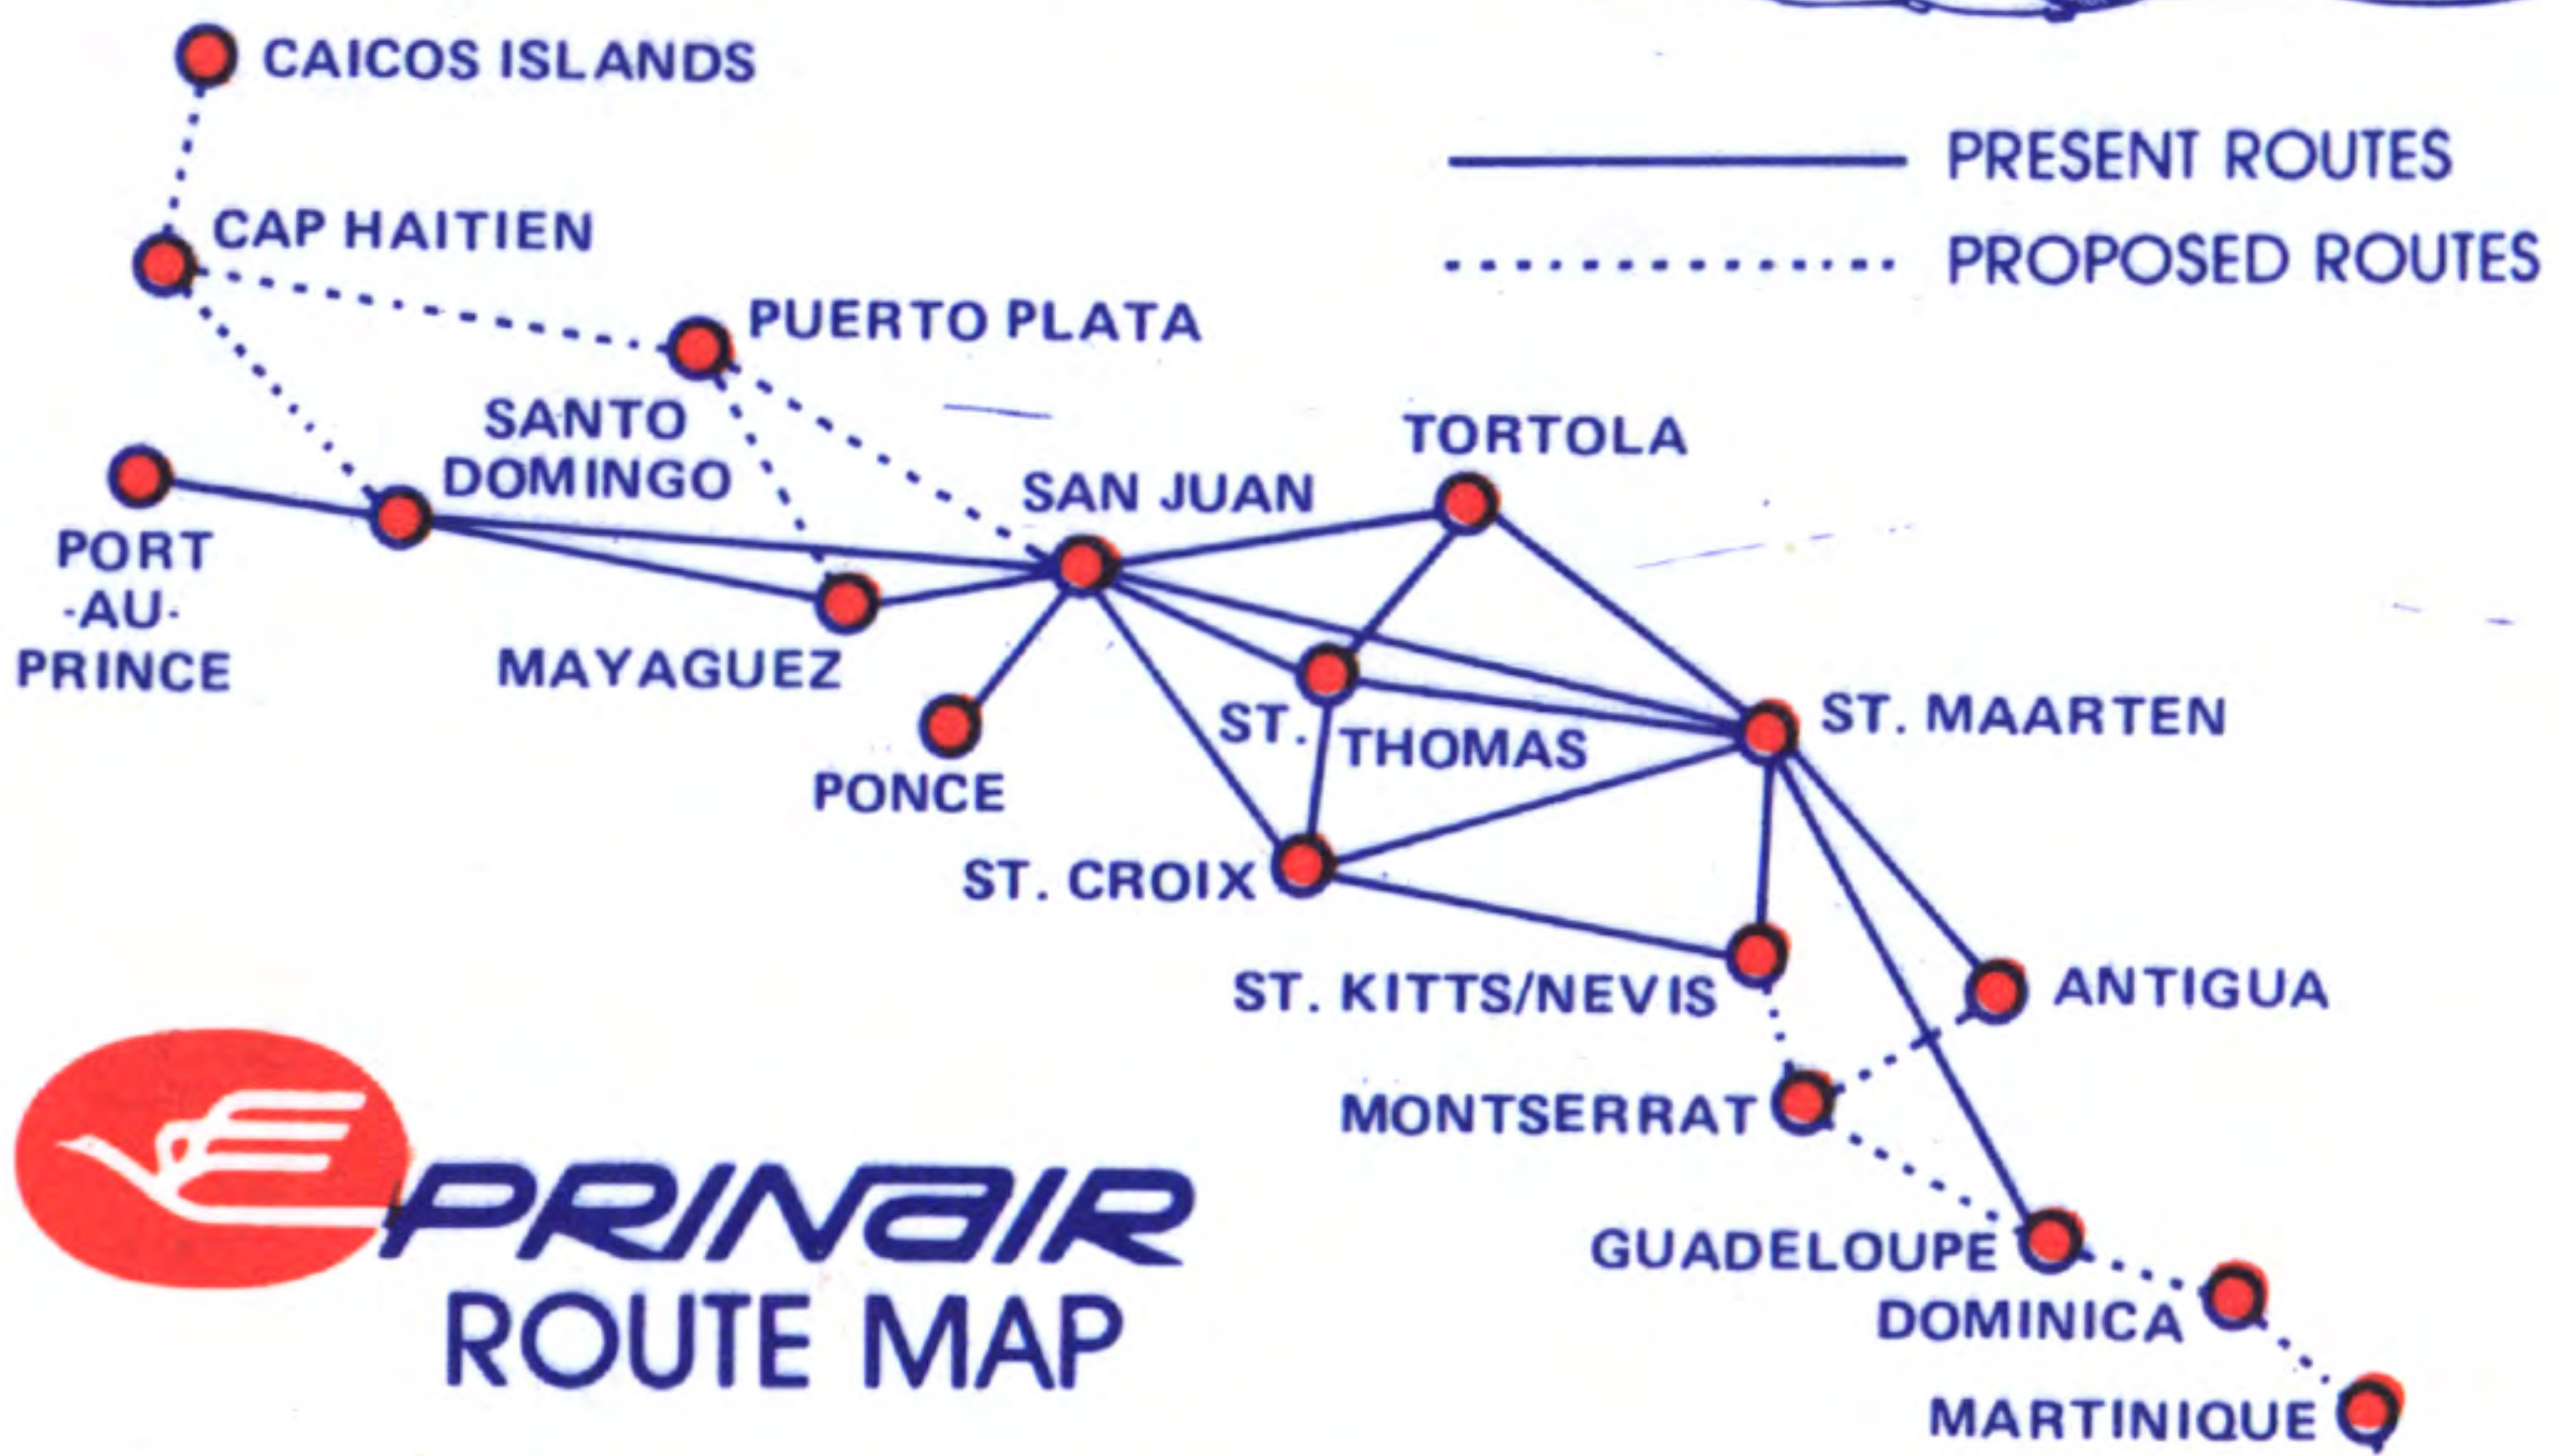

flying the colorful Caribbean

For Reservations and information call
PRINAIR or your local travel agent

Antigua	2-1228-3-0184	St. Maarten N.W.I.	4240
Guadeloupe	.82-56-57	St. Kitts W.I.	2710
Haiti	25016	St. Thomas.	774-3636
Mayagüez.	833-2588	Sto. Domingo D.R.	566-81-91
New York	212-682-3922		567-69-72
Ponce	842-0201	San Juan	721-2550
San Francisco	415-391-6016	Tortola B.V.I.	5-2290
St. Croix	774-3636		

Check in 45 Min. prior to departure
System Timetable Effective July 1, 1981