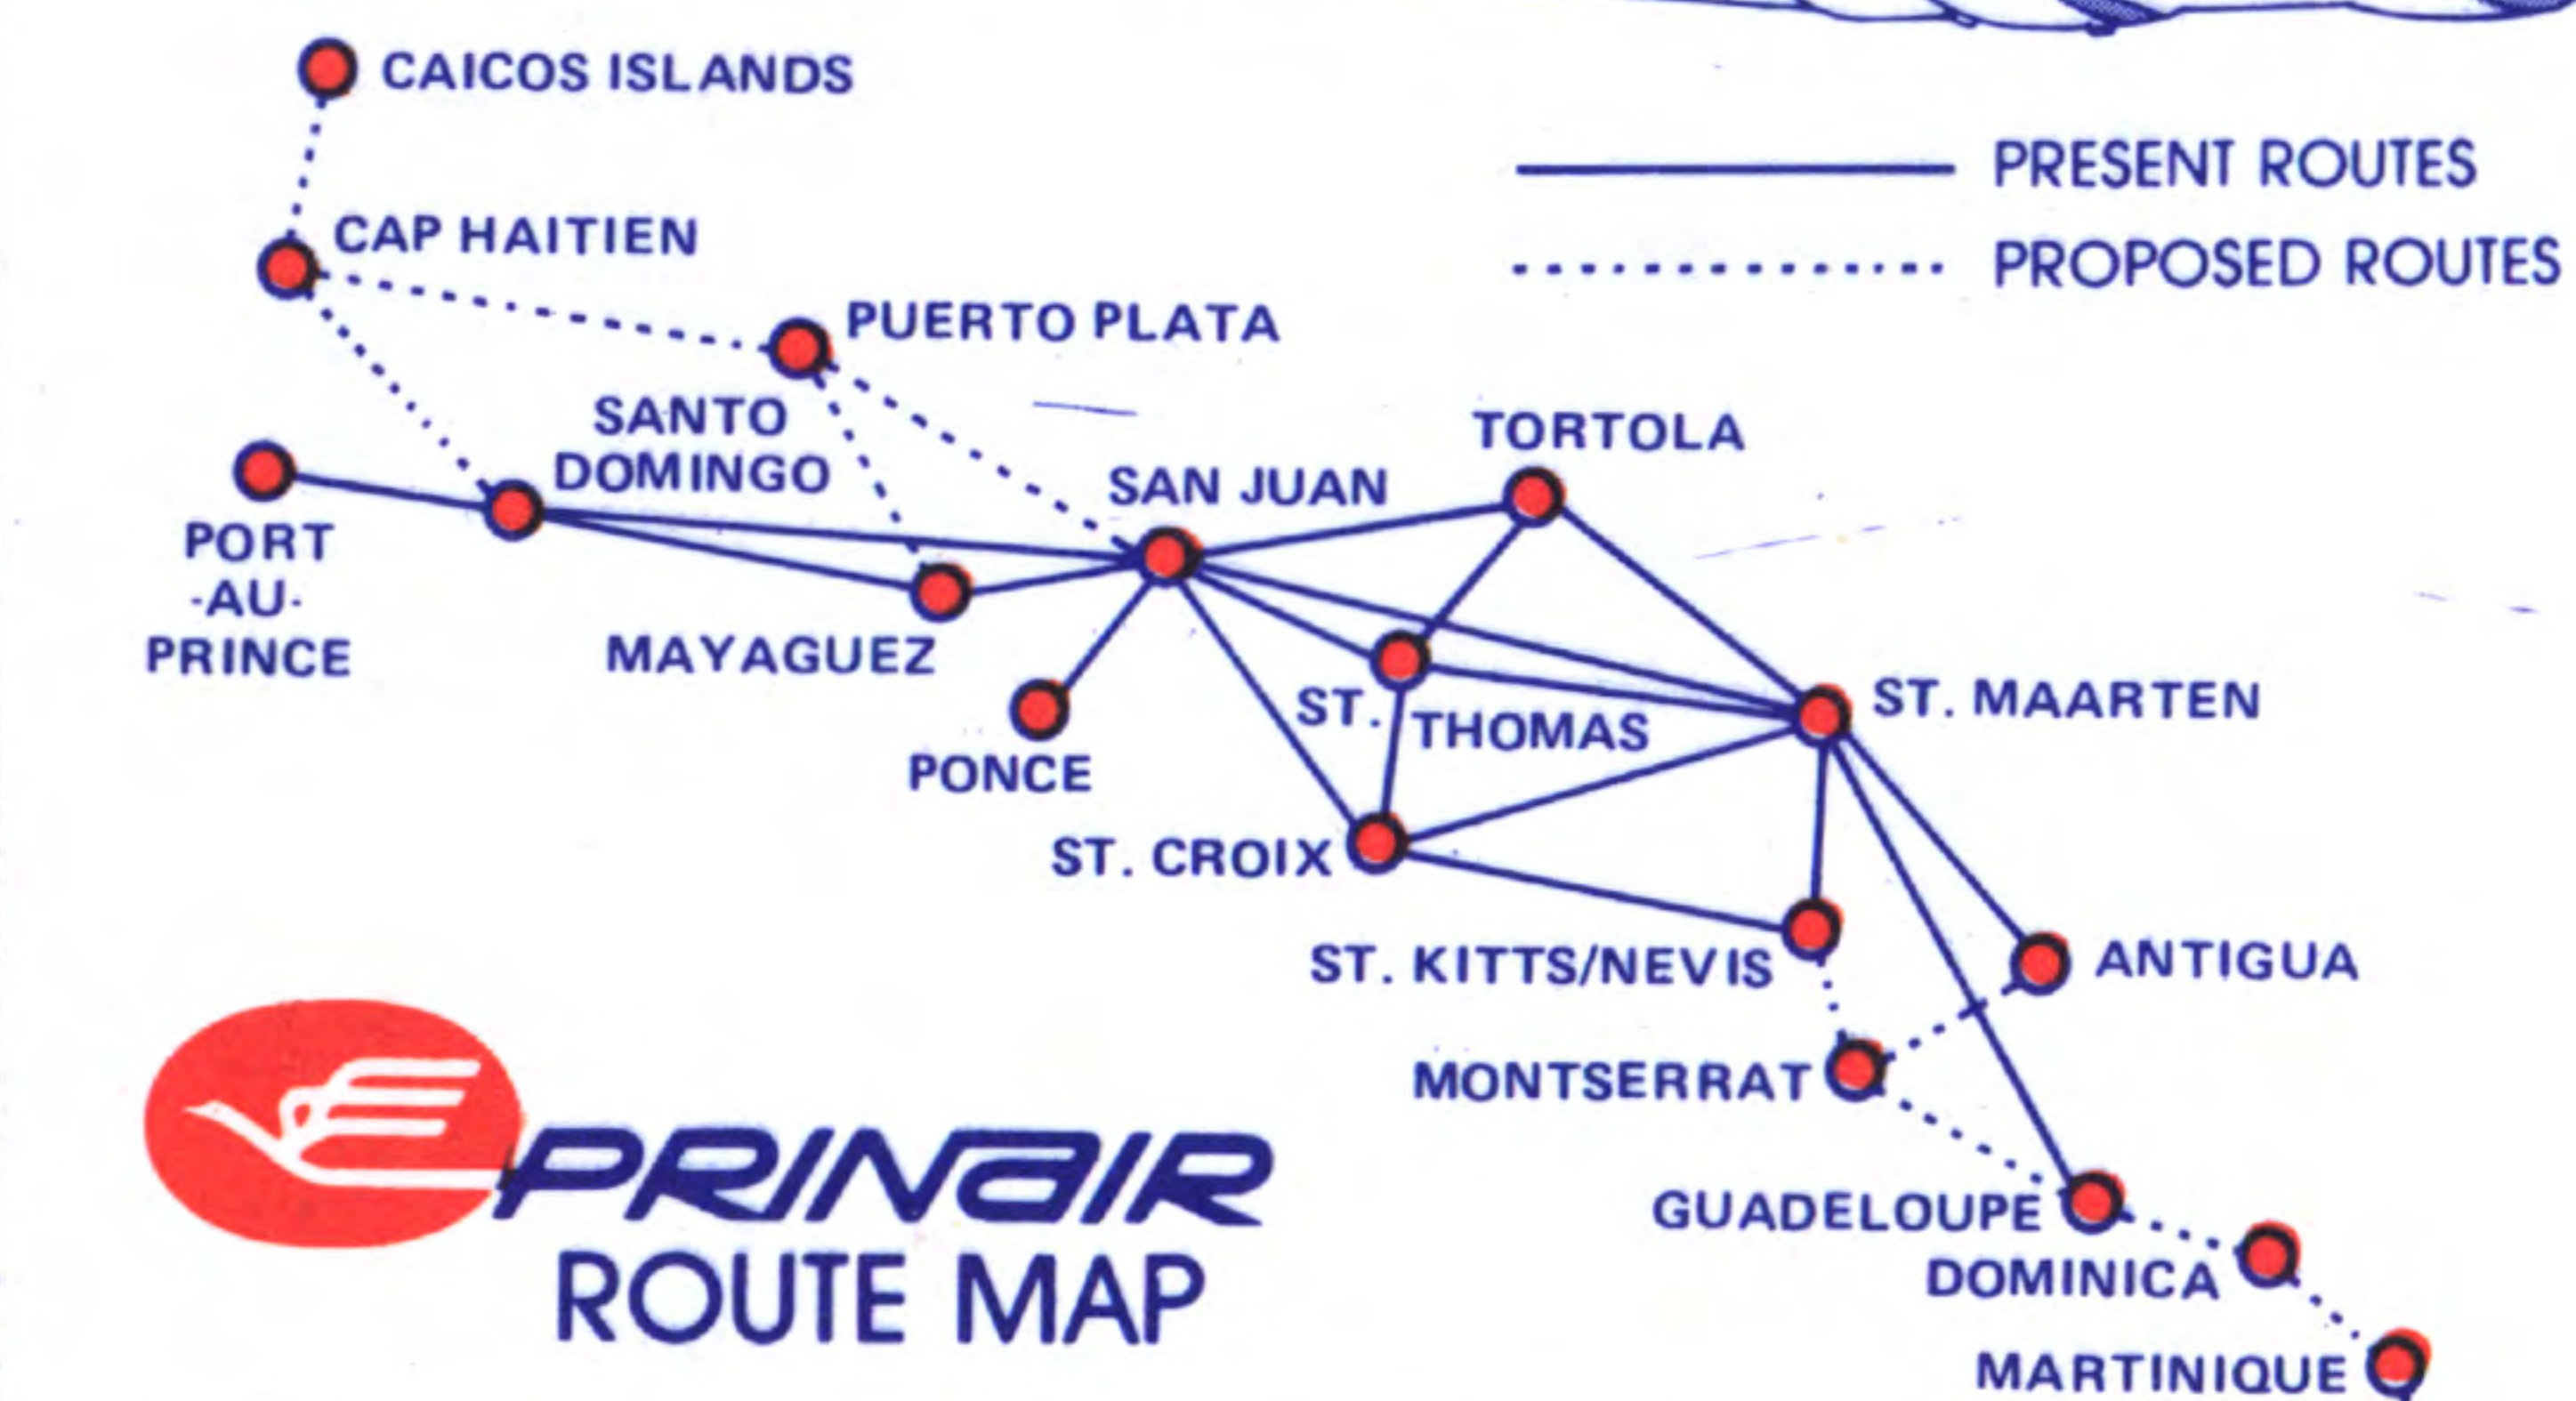

For Reservations and information call
PRINAIR or your local travel agent

Antigua 2-1228-3-0184	St. Maarten N.W.I. 4240
Guadeloupe 82-56-57	St. Kitts W.I. 2710
Haiti 25016	St. Thomas 774-3636
Mayagüez 833-2588	Sto. Domingo D.R. 566-81-91
New York 212-682-3922	567-69-72
Ponce 842-0201	San Juan 721-2550
San Francisco . 415-391-6016	Tortola B.V.I. 5-2290
St. Croix 774-3636	

Check in 45 Min. prior to departure
System Timetable Effective July 1, 1981

GENERAL INFORMATION
DENIED BOARDING COMPENSATION - PRINAIR overbooks certain flights to compensate for persons holding and not utilizing reservations, thus making available more seats for those persons actually seeking them. As a result, there is a slight chance that a seat may not be available for a person holding a confirmed reservation. In the event PRINAIR is unable to accommodate within two hours, PRINAIR will refund its local fare and confirm reservations on its next available flight.

RESPONSIBILITY - PRINAIR will not be responsible for damages resulting from the failure to depart or arrive at times stated in this timetable nor for errors herein, nor for failure to make connections with flight on other airlines or this company, nor for delays or cancellations beyond our control when such actions are deemed advisable. The company has the right to cancel reservations before passage or enroute whenever such is deemed advisable or necessary. Schedules and fares are subject to change without notice.
TICKET REFUND - Tickets purchased from other airlines or travel agents must be refunded by the issuing party. Tickets purchased from PRINAIR may be mailed to the corporate office.