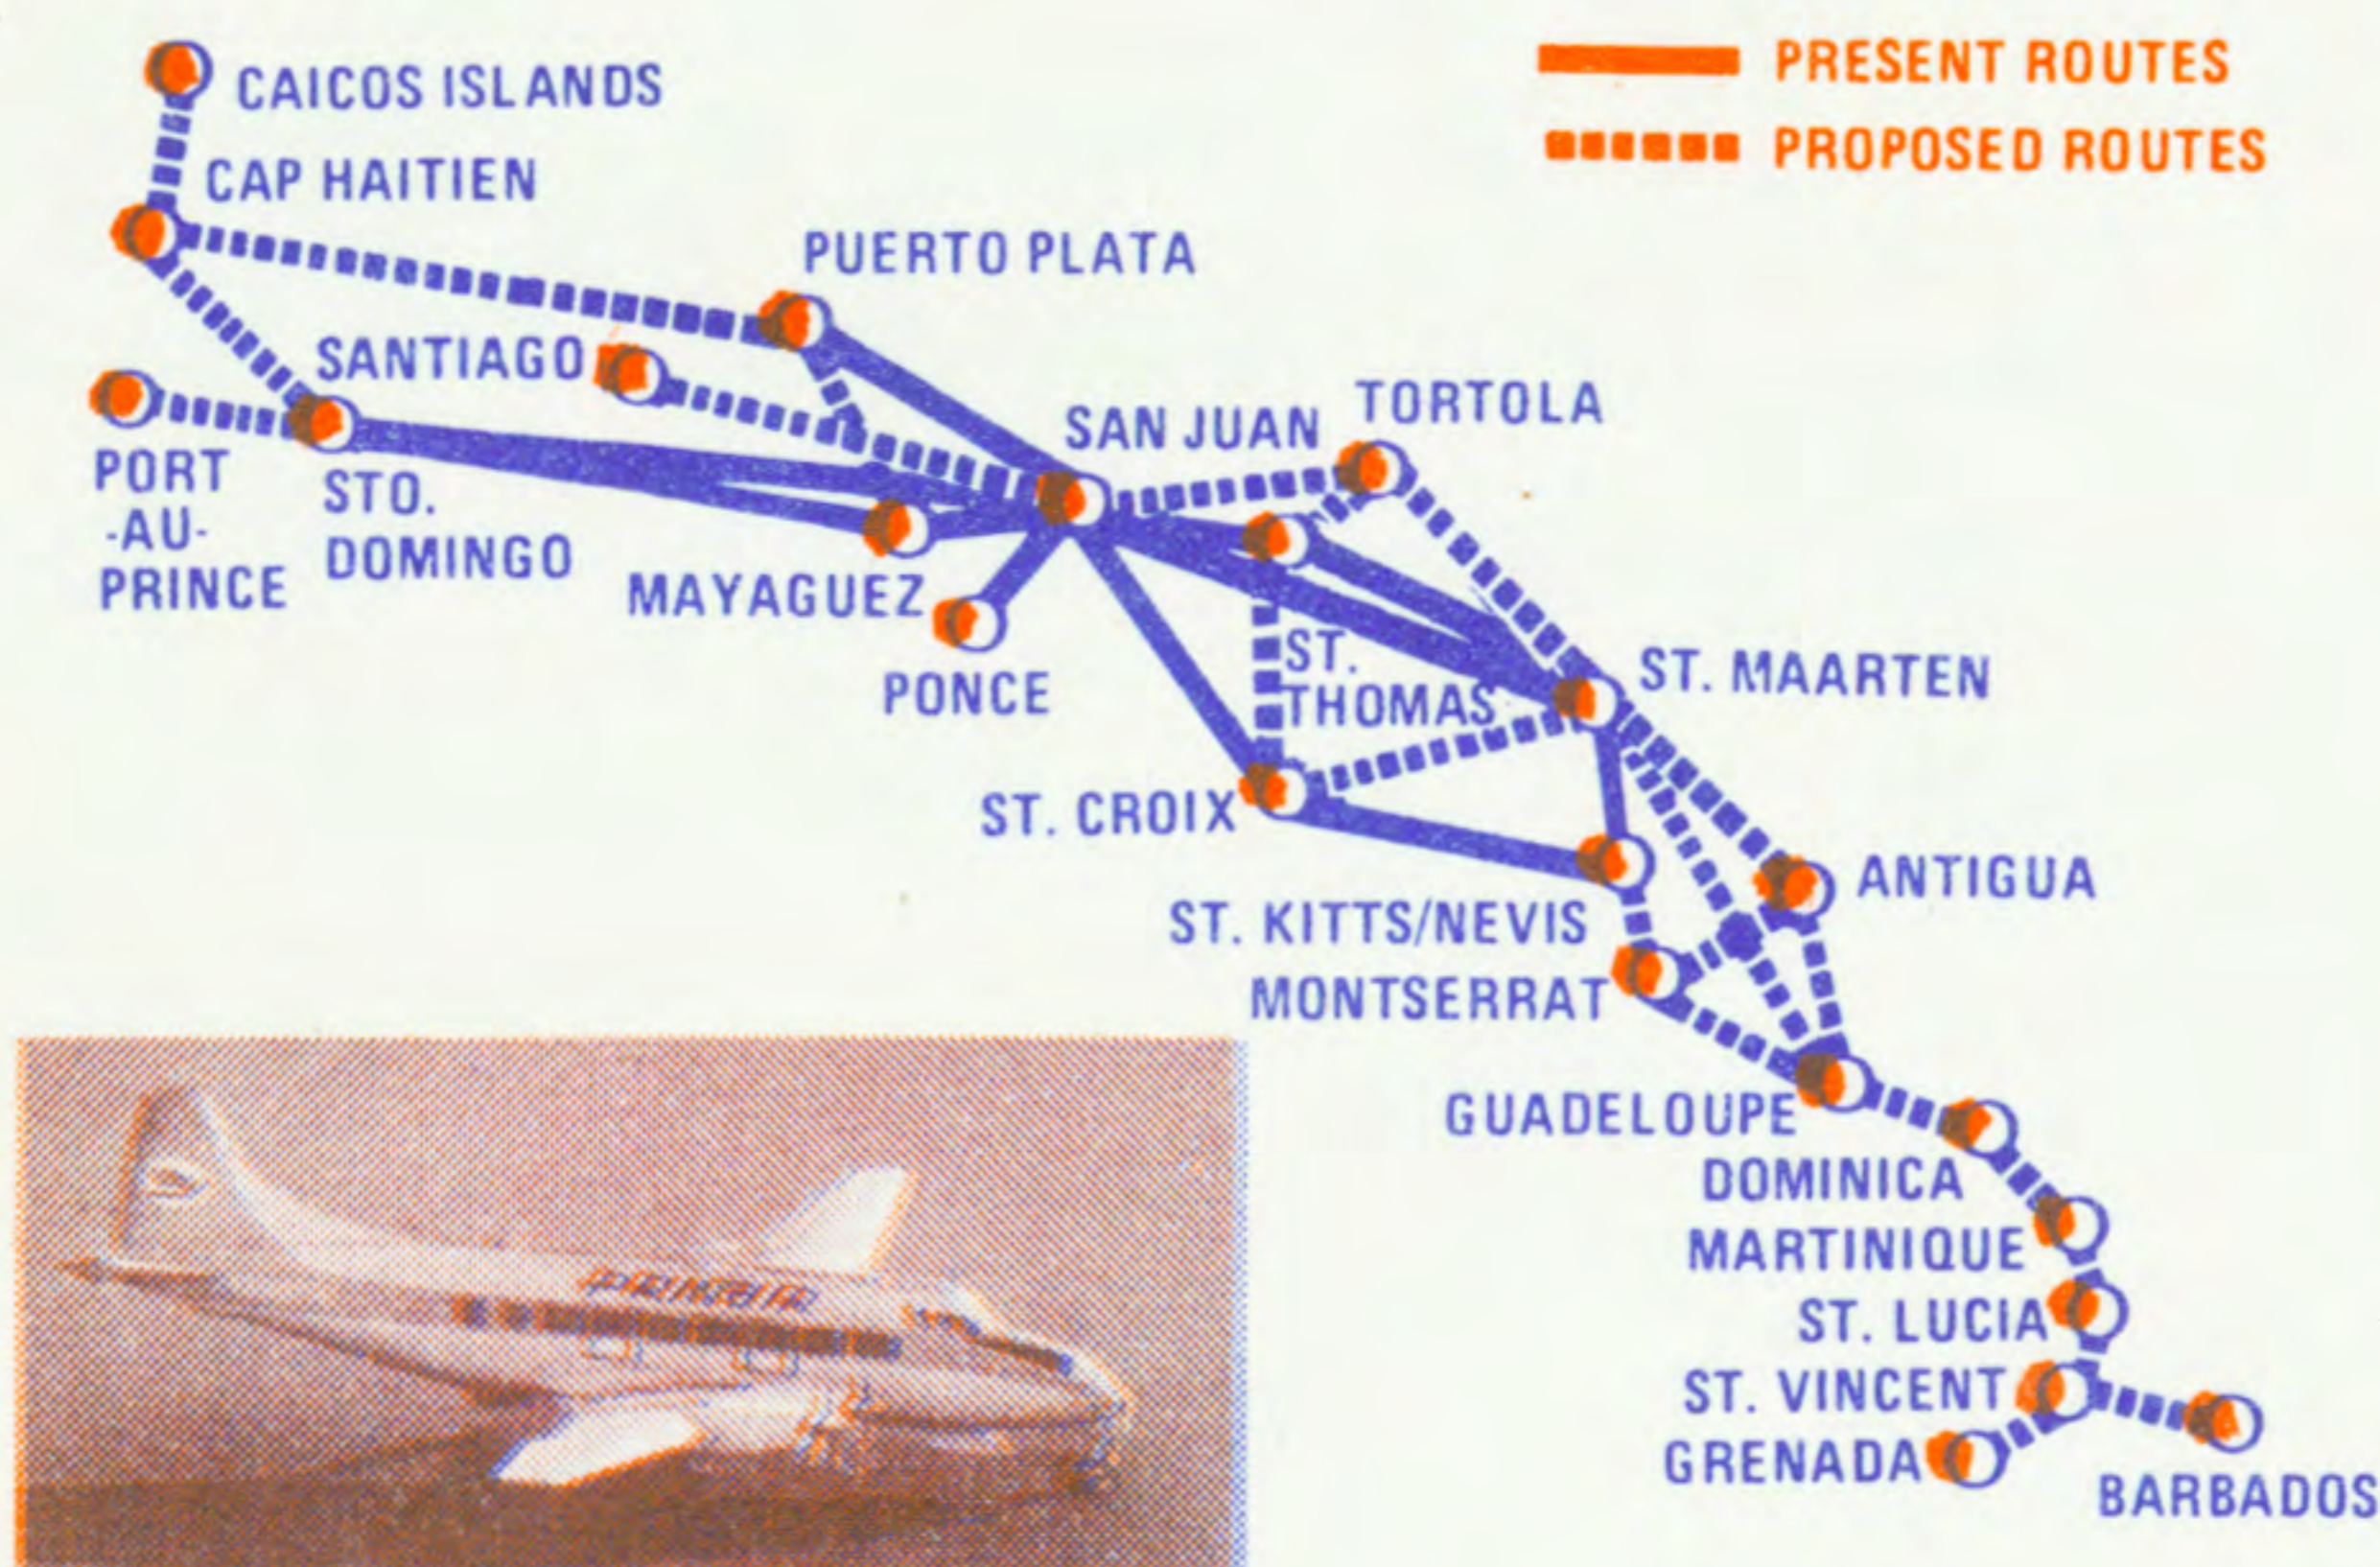

Prinair. Fly the one.

The only one flying the Convair 580's and the DeHavilland Herons in the Caribbean.

For reservations and information call your local travel agent or PRINAIR:

Mayagüez . . . 833-2588
 Ponce 842-0201
 Puerto Plata .586-0239
 St. Croix 774-3636
 St. Maarten N.W.I. 4240

OP 1 / 2 / 3 / 5 / 7	2:22P	3:42P	1853	CVR
----------------------	-------	-------	------	-----

From Santiago, D.R. to San Juan, P.R.

OP 1 / 2 / 3 / 5 / 7	4:12P	5:32P	1852	CVR
----------------------	-------	-------	------	-----