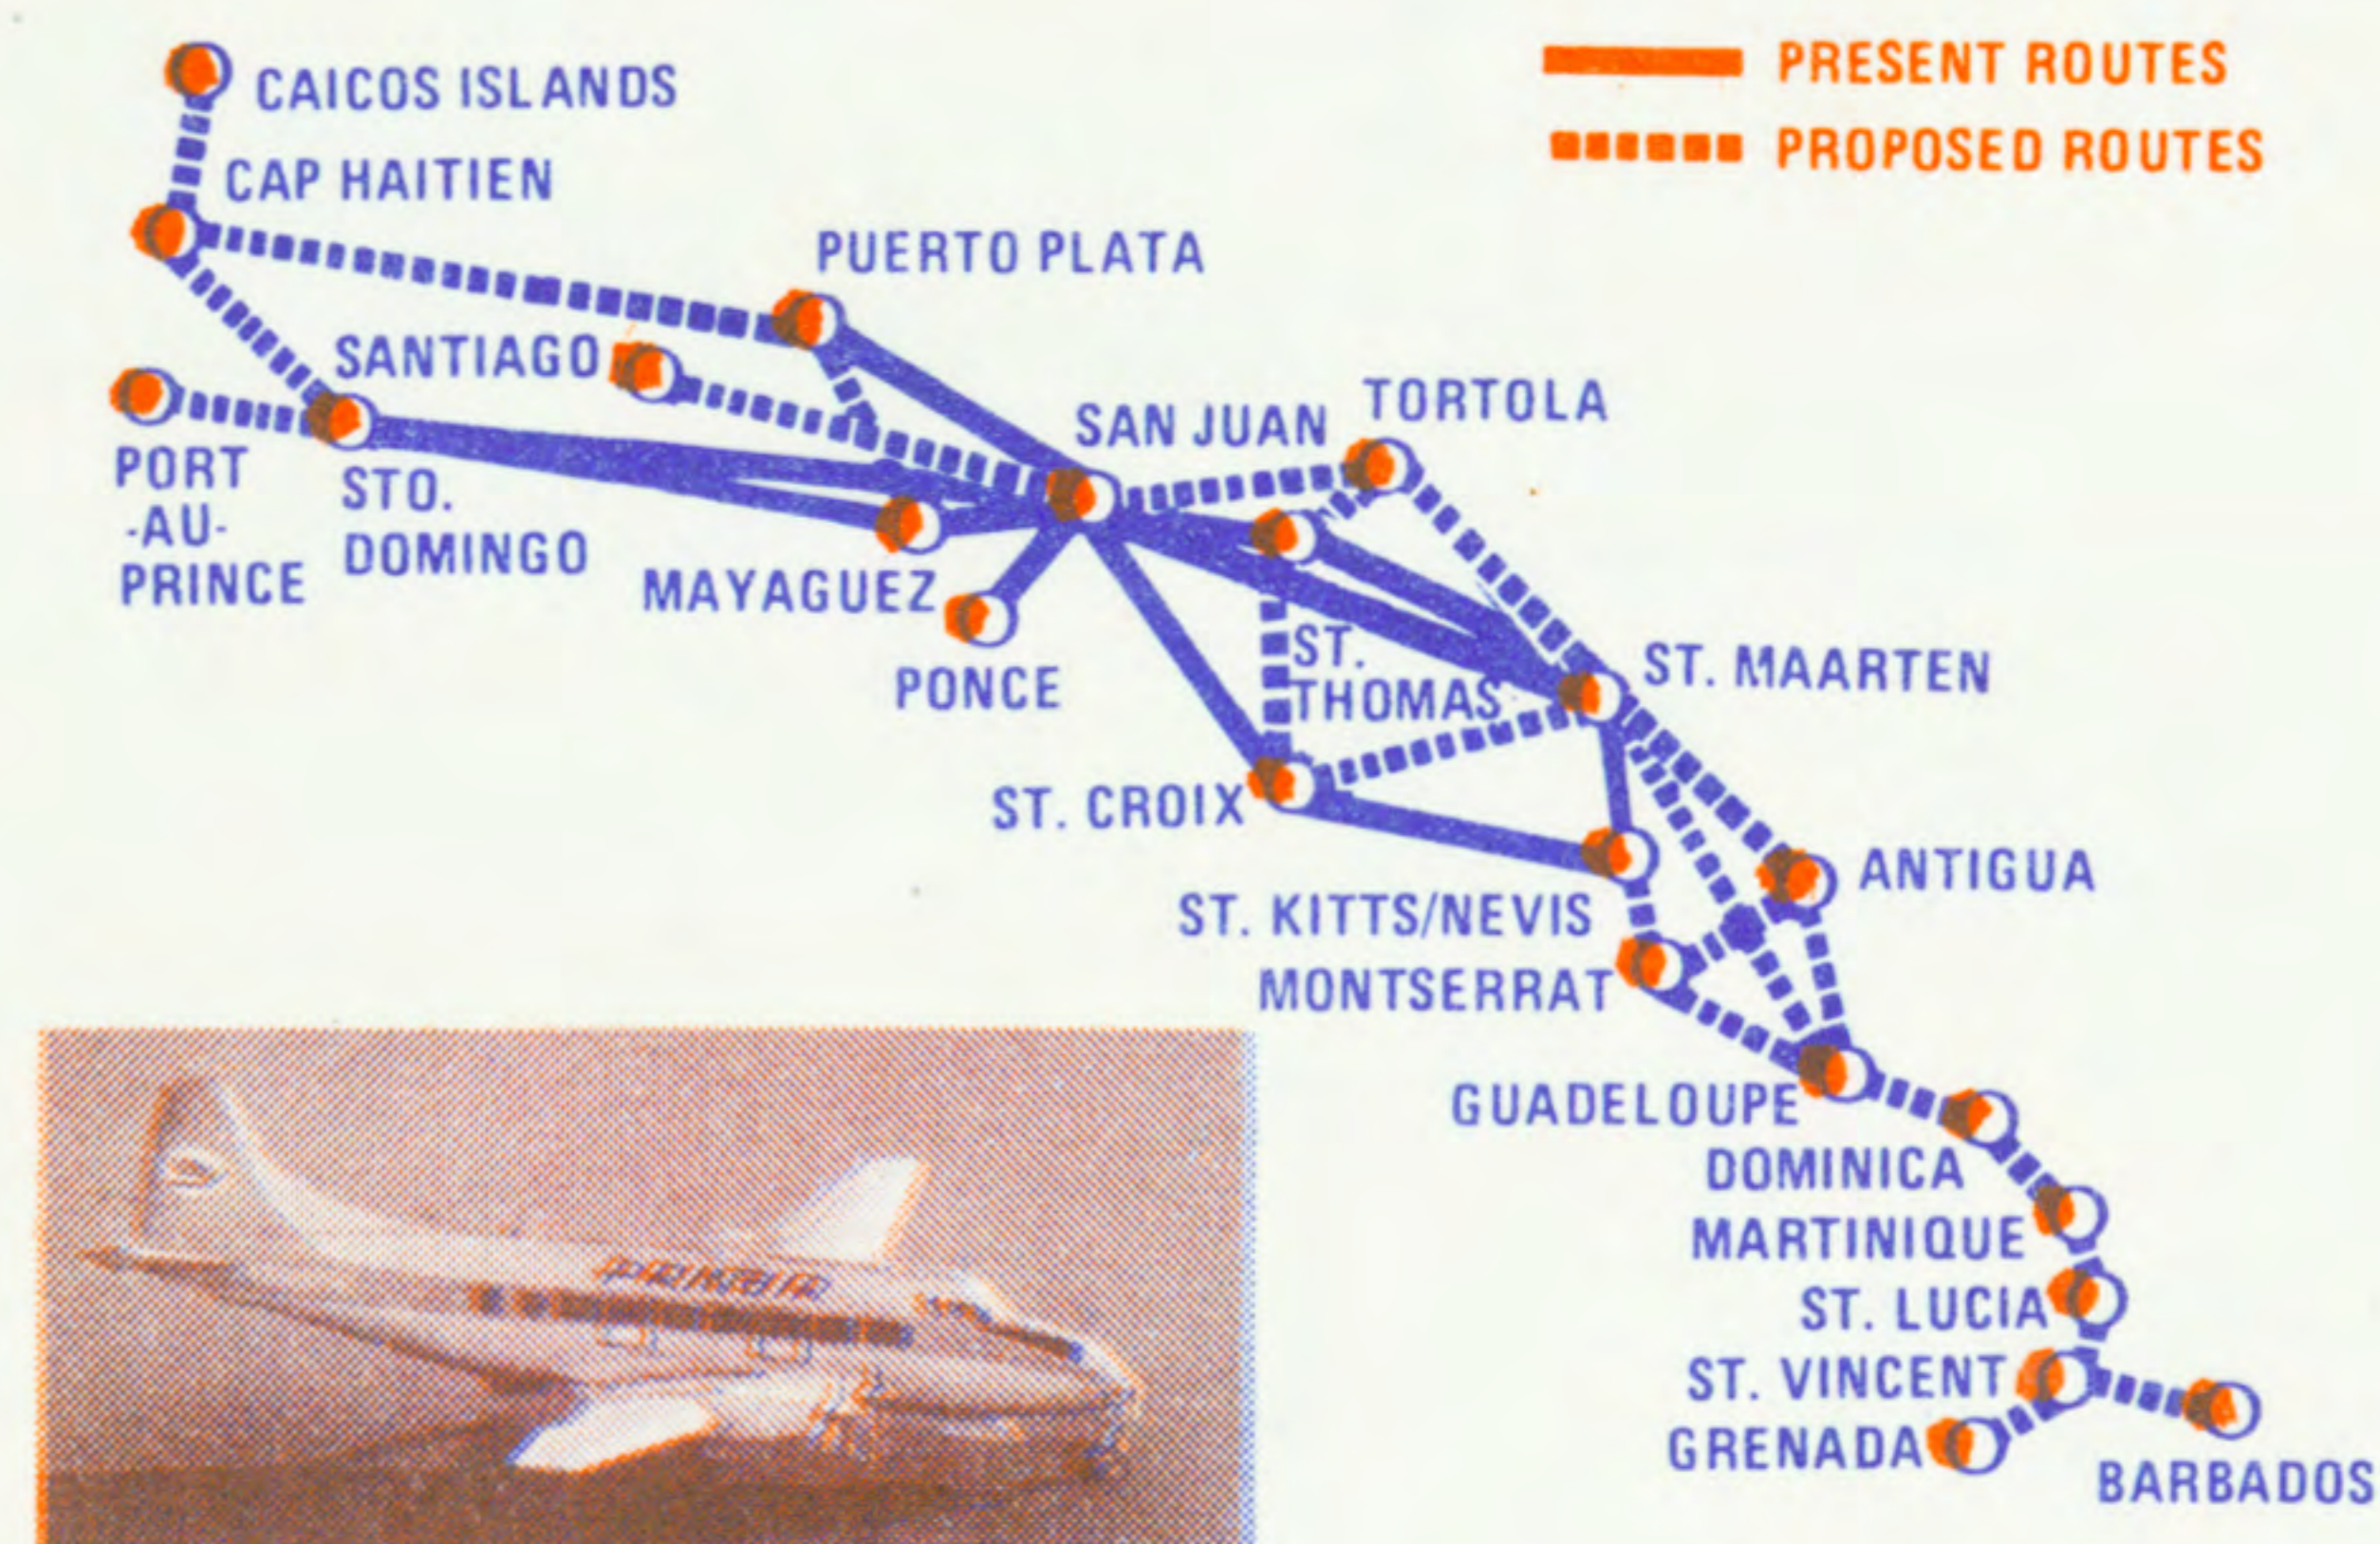

OP 1 / 2 / 3 / 5 / 7	2:22P	3:42P	1853	CVR

From Santiago, D.R. to San Juan, P.R.

OP 1 / 2 / 3 / 5 / 7	4:12P	5:32P	1852	CVR

GENERAL INFORMATION

DENIED BOARDING COMPENSATION – PRINAIR overbooks certain flights to compensate for persons holding and not utilizing reservations, thus making available more seats for those persons actually seeking them. As a result, there is a slight chance that a seat may not be available for a person holding a confirmed reservation. In the event PRINAIR is unable to accommodate within two hours, PRINAIR will refund its local fare and confirm reservations on its next available flight.

RESPONSIBILITY – PRINAIR will not be responsible for damages resulting from the failure to depart or arrive at times stated in this timetable nor for errors herein, nor for failure to make connections with flight on other airlines or this company, nor for delays or cancellations beyond our control when such actions are deemed advisable. The company has the right to cancel reservations before passage or enroute whenever such is deemed advisable or necessary. Schedules and fares are subject to change without notice.

TICKET REFUND – Tickets purchased from other airlines or travel agents must be refunded by the issuing party. Tickets purchased from PRINAIR may be mailed to the corporate office.

Prinair.

Fly the one.

The only one flying the Convair 580's and the DeHavilland Herons in the Caribbean.

For reservations and information call your local travel agent or PRINAIR:

Mayagüez . . . 833-2588	St. Kitts W.I. 2710
Ponce 842-0201	St. Thomas V.I. . . 774-3636
Puerto Plata .586-0239	Sto. Domingo . . . 567-6972
St. Croix 774-3636	566-8191
St. Maarten N.W.I. 4240	San Juan 721-2550