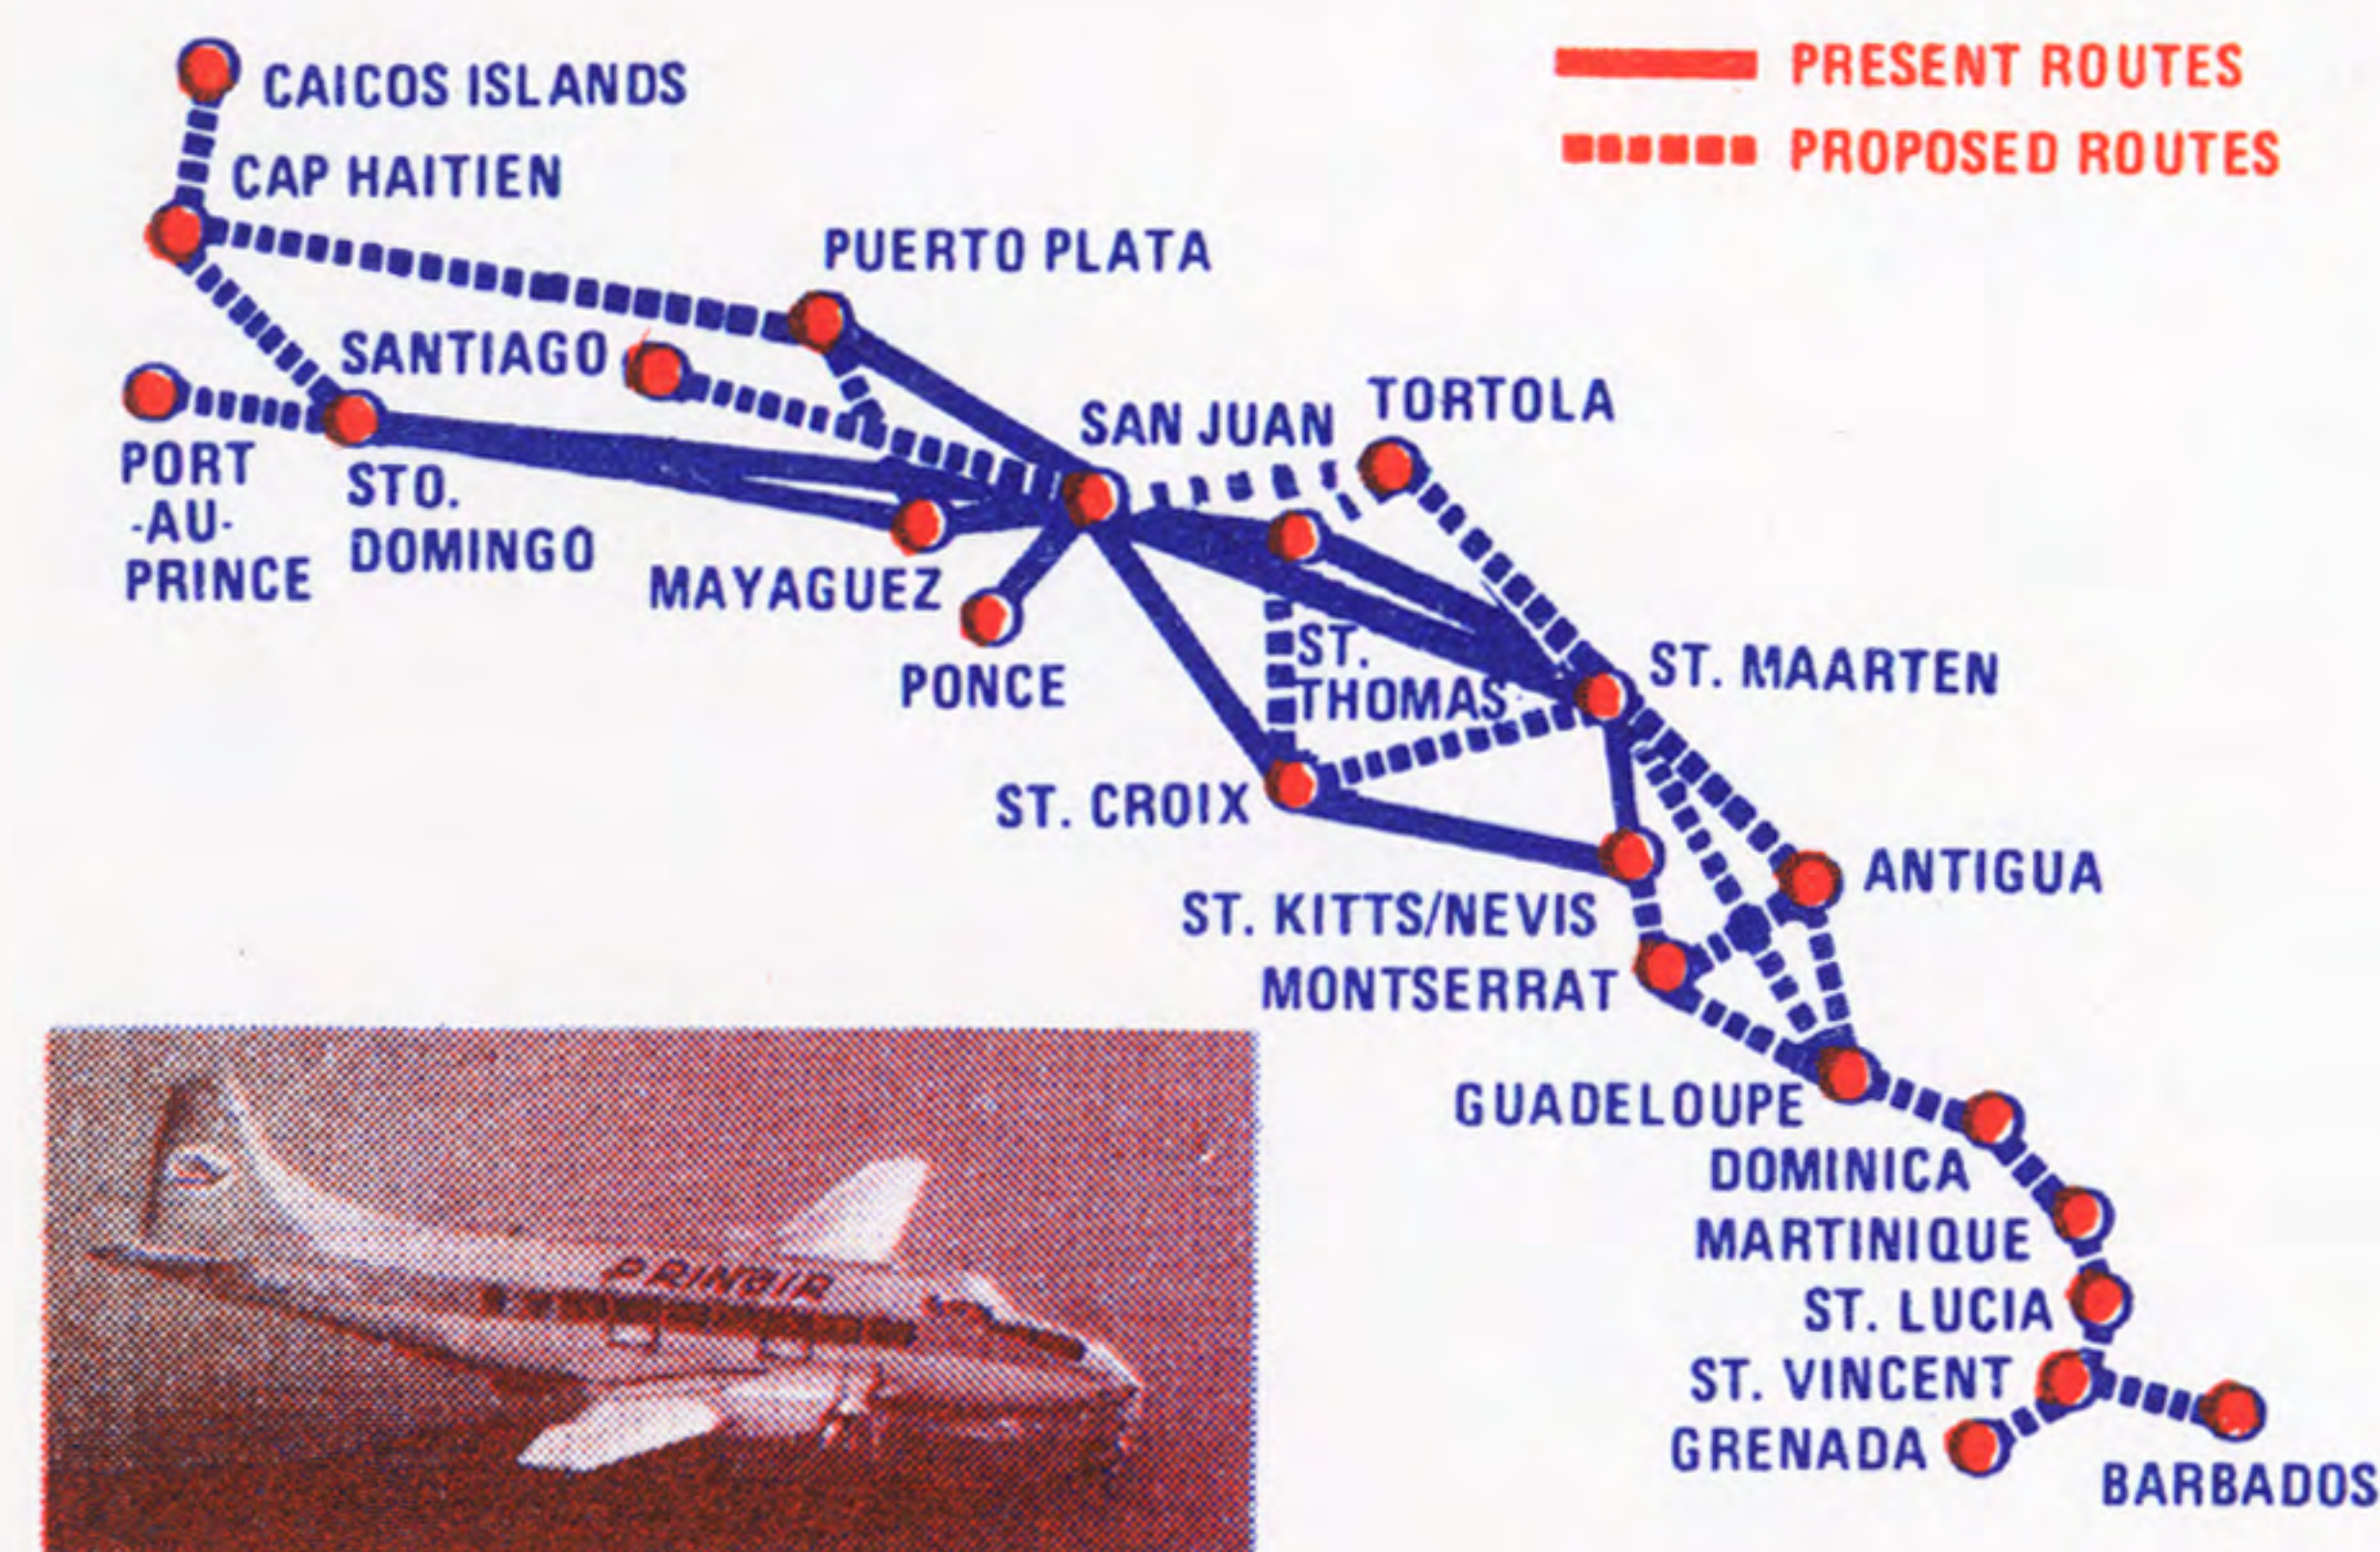

OP 1 / 3 / 5 / 7	2:22P	3:42P	1853	CVR

From Santiago, D. R. to San Juan, P. R.

OP 1 / 3 / 5 / 7	4:12P	5:32P	1852	CVR

GENERAL INFORMATION

DENIED BOARDING COMPENSATION – PRINAIR overbooks certain flights to compensate for persons holding and not utilizing reservations, thus making available more seats for those persons actually seeking them. As a result, there is a slight chance that a seat may not be available for a person holding a confirmed reservation. In the event PRINAIR is unable to accommodate within two hours, PRINAIR will refund its local fare and confirm reservations on its next available flight.

RESPONSIBILITY – PRINAIR will not be responsible for damages resulting from the failure to depart or arrive at times stated in this timetable nor for error herein, nor for failure to make connections with flight on other airlines or this company, nor for delays or cancellations beyond our control when such actions are deemed advisable. The company has the right to cancel reservations before passage or enroute whenever such is deemed advisable or necessary. Schedules and fares are subject to change without notice.

TICKET REFUND – Tickets purchased from other airlines or travel agents must be refunded by the issuing party. Tickets purchased from PRINAIR may be mailed to the corporate office.

Prinair. Fly the one.

The only one flying the Convair 580's and the DeHavilland Herons in the Caribbean.

For reservations and information call your local travel agent or PRINAIR:

Mayagüez . . . 833-2588	St. Kitts W.I. 2710
Ponce 842-0201	St. Thomas V.I. . . 774-3636
Puerto Plata .586-0239	Sto. Domingo . . . 567-6972
St. Croix 774-3636	566-8191
St. Maarten N.W.I. 4240	San Juan 721-2550