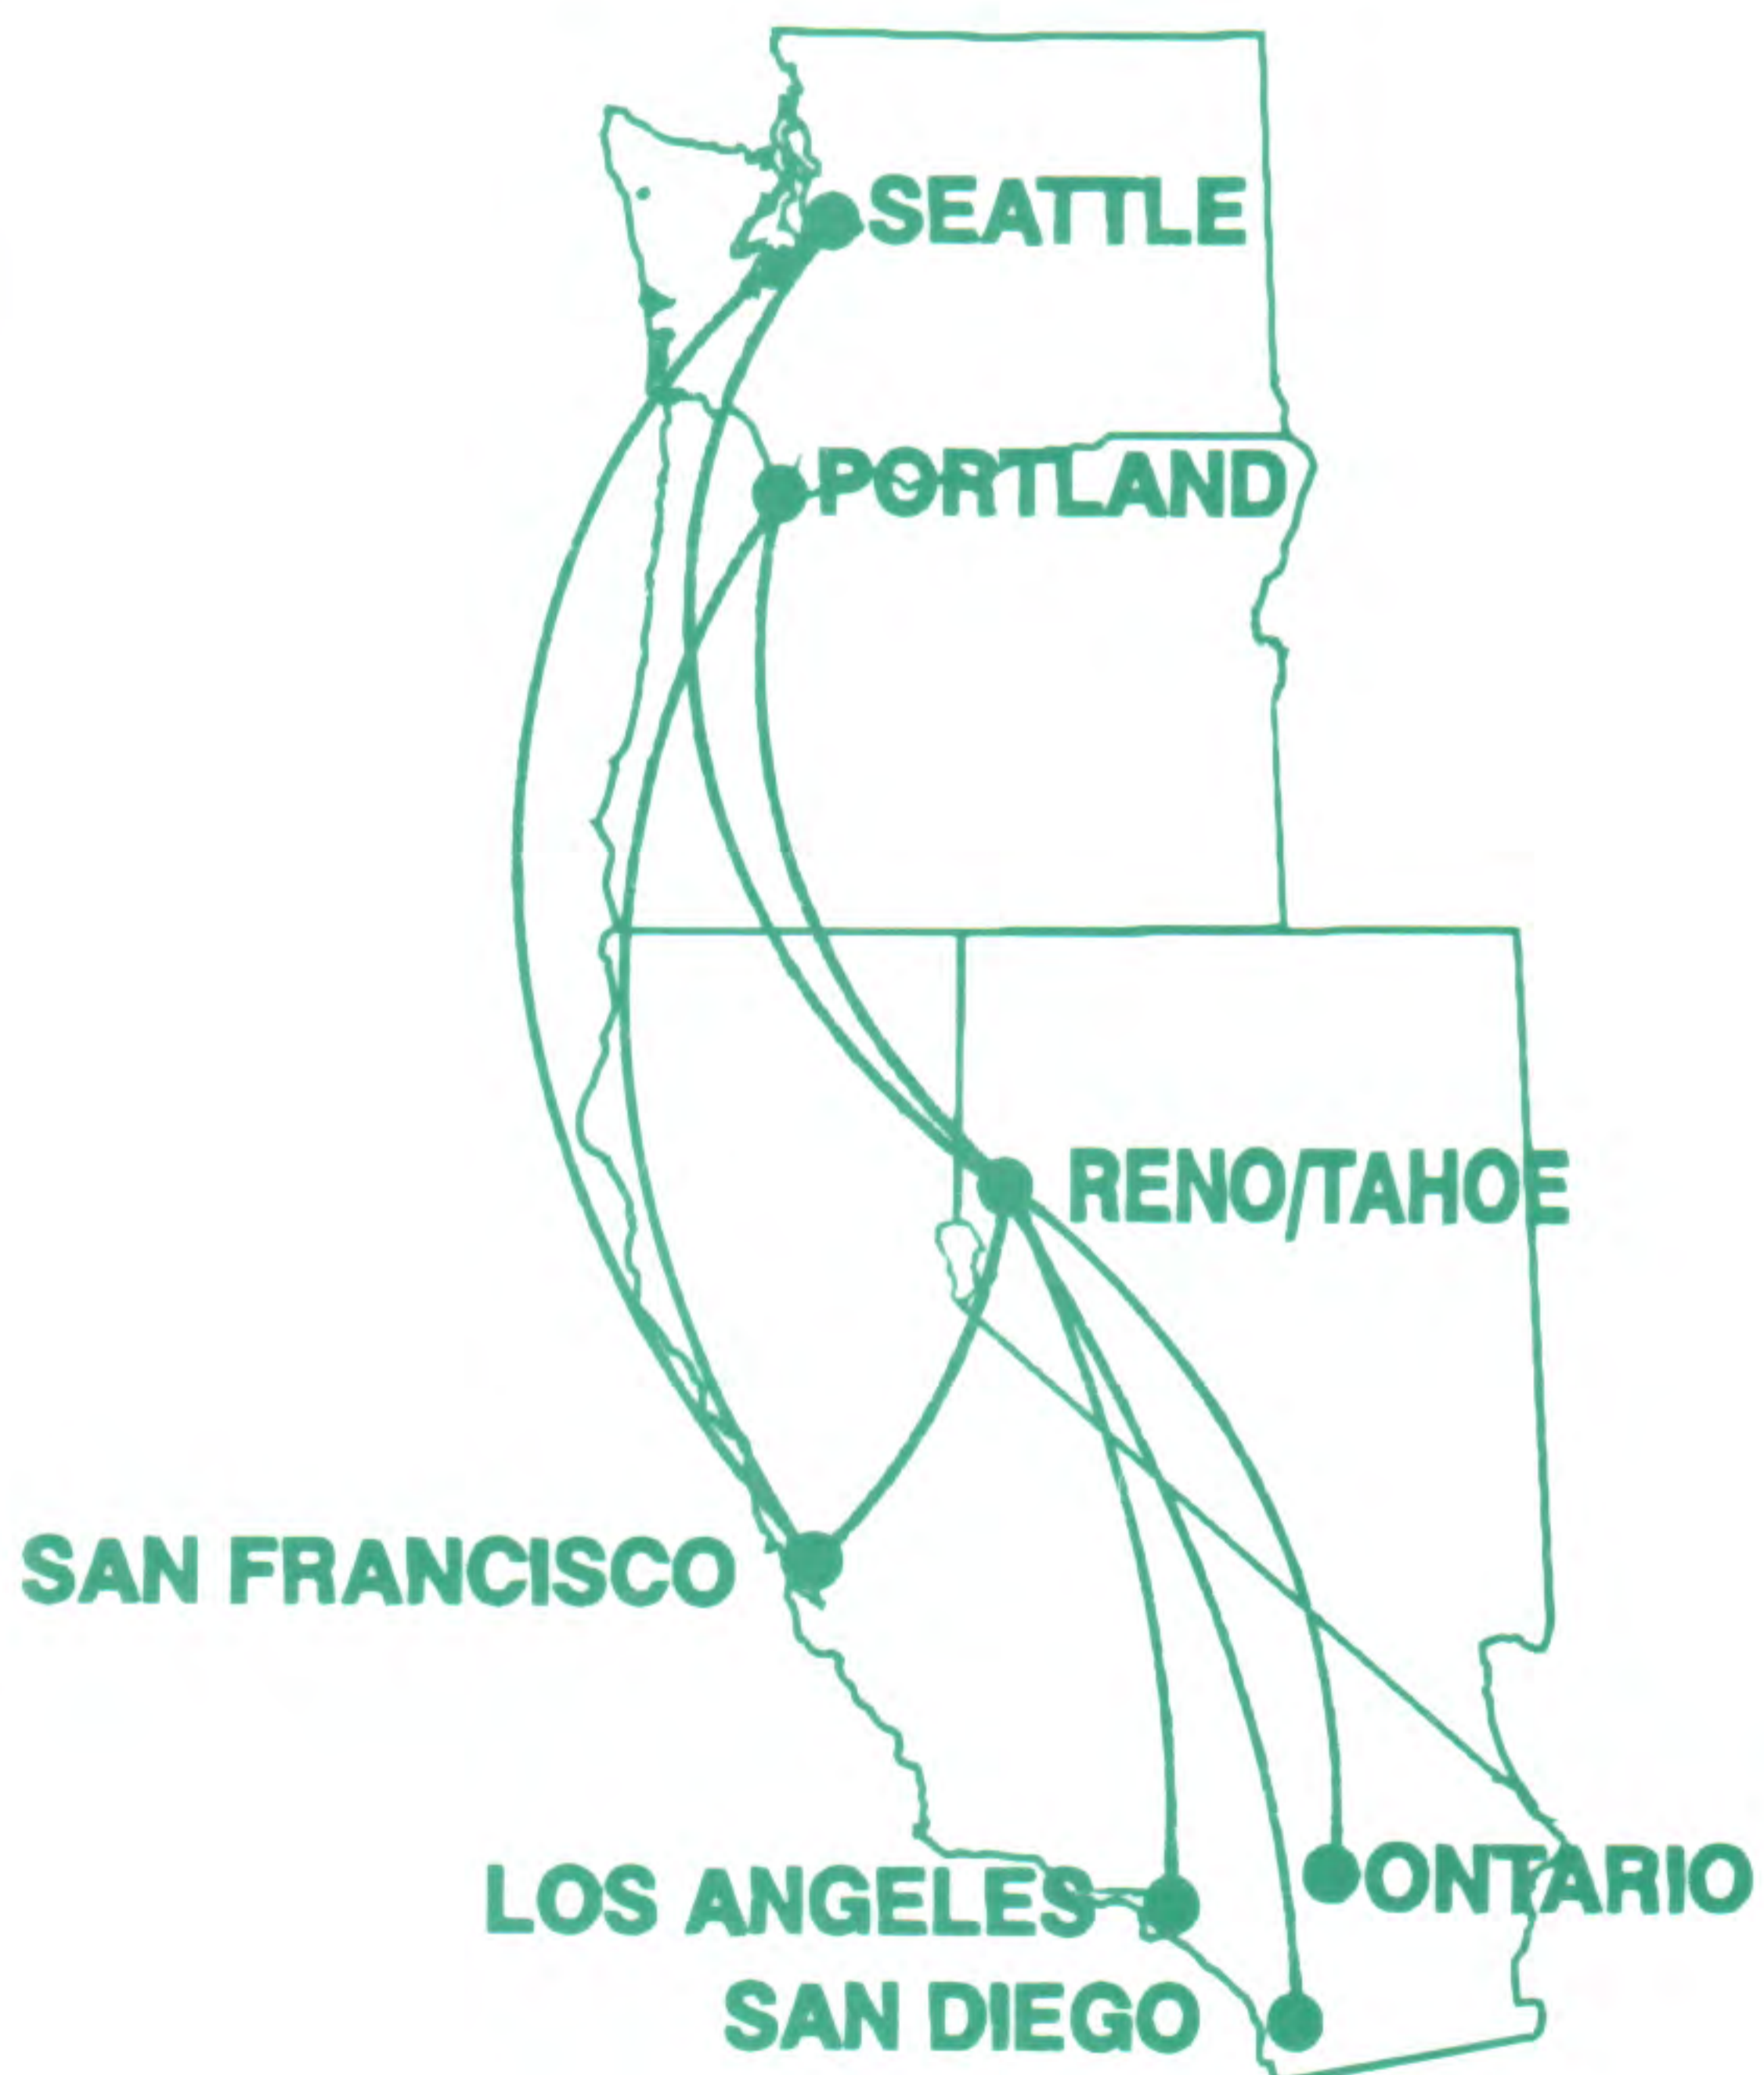

**Timetable  
Effective  
6/10/93 - 7/15/93**

FOR TOUR PACKAGES TO  
RENO AND LAKE TAHOE  
CALL

*QUICK ESCAPES*<sup>SM</sup>  
AT 1-800-RENO-747<sup>SM</sup>  
1-800-736-6747

## FROM RENO, NV