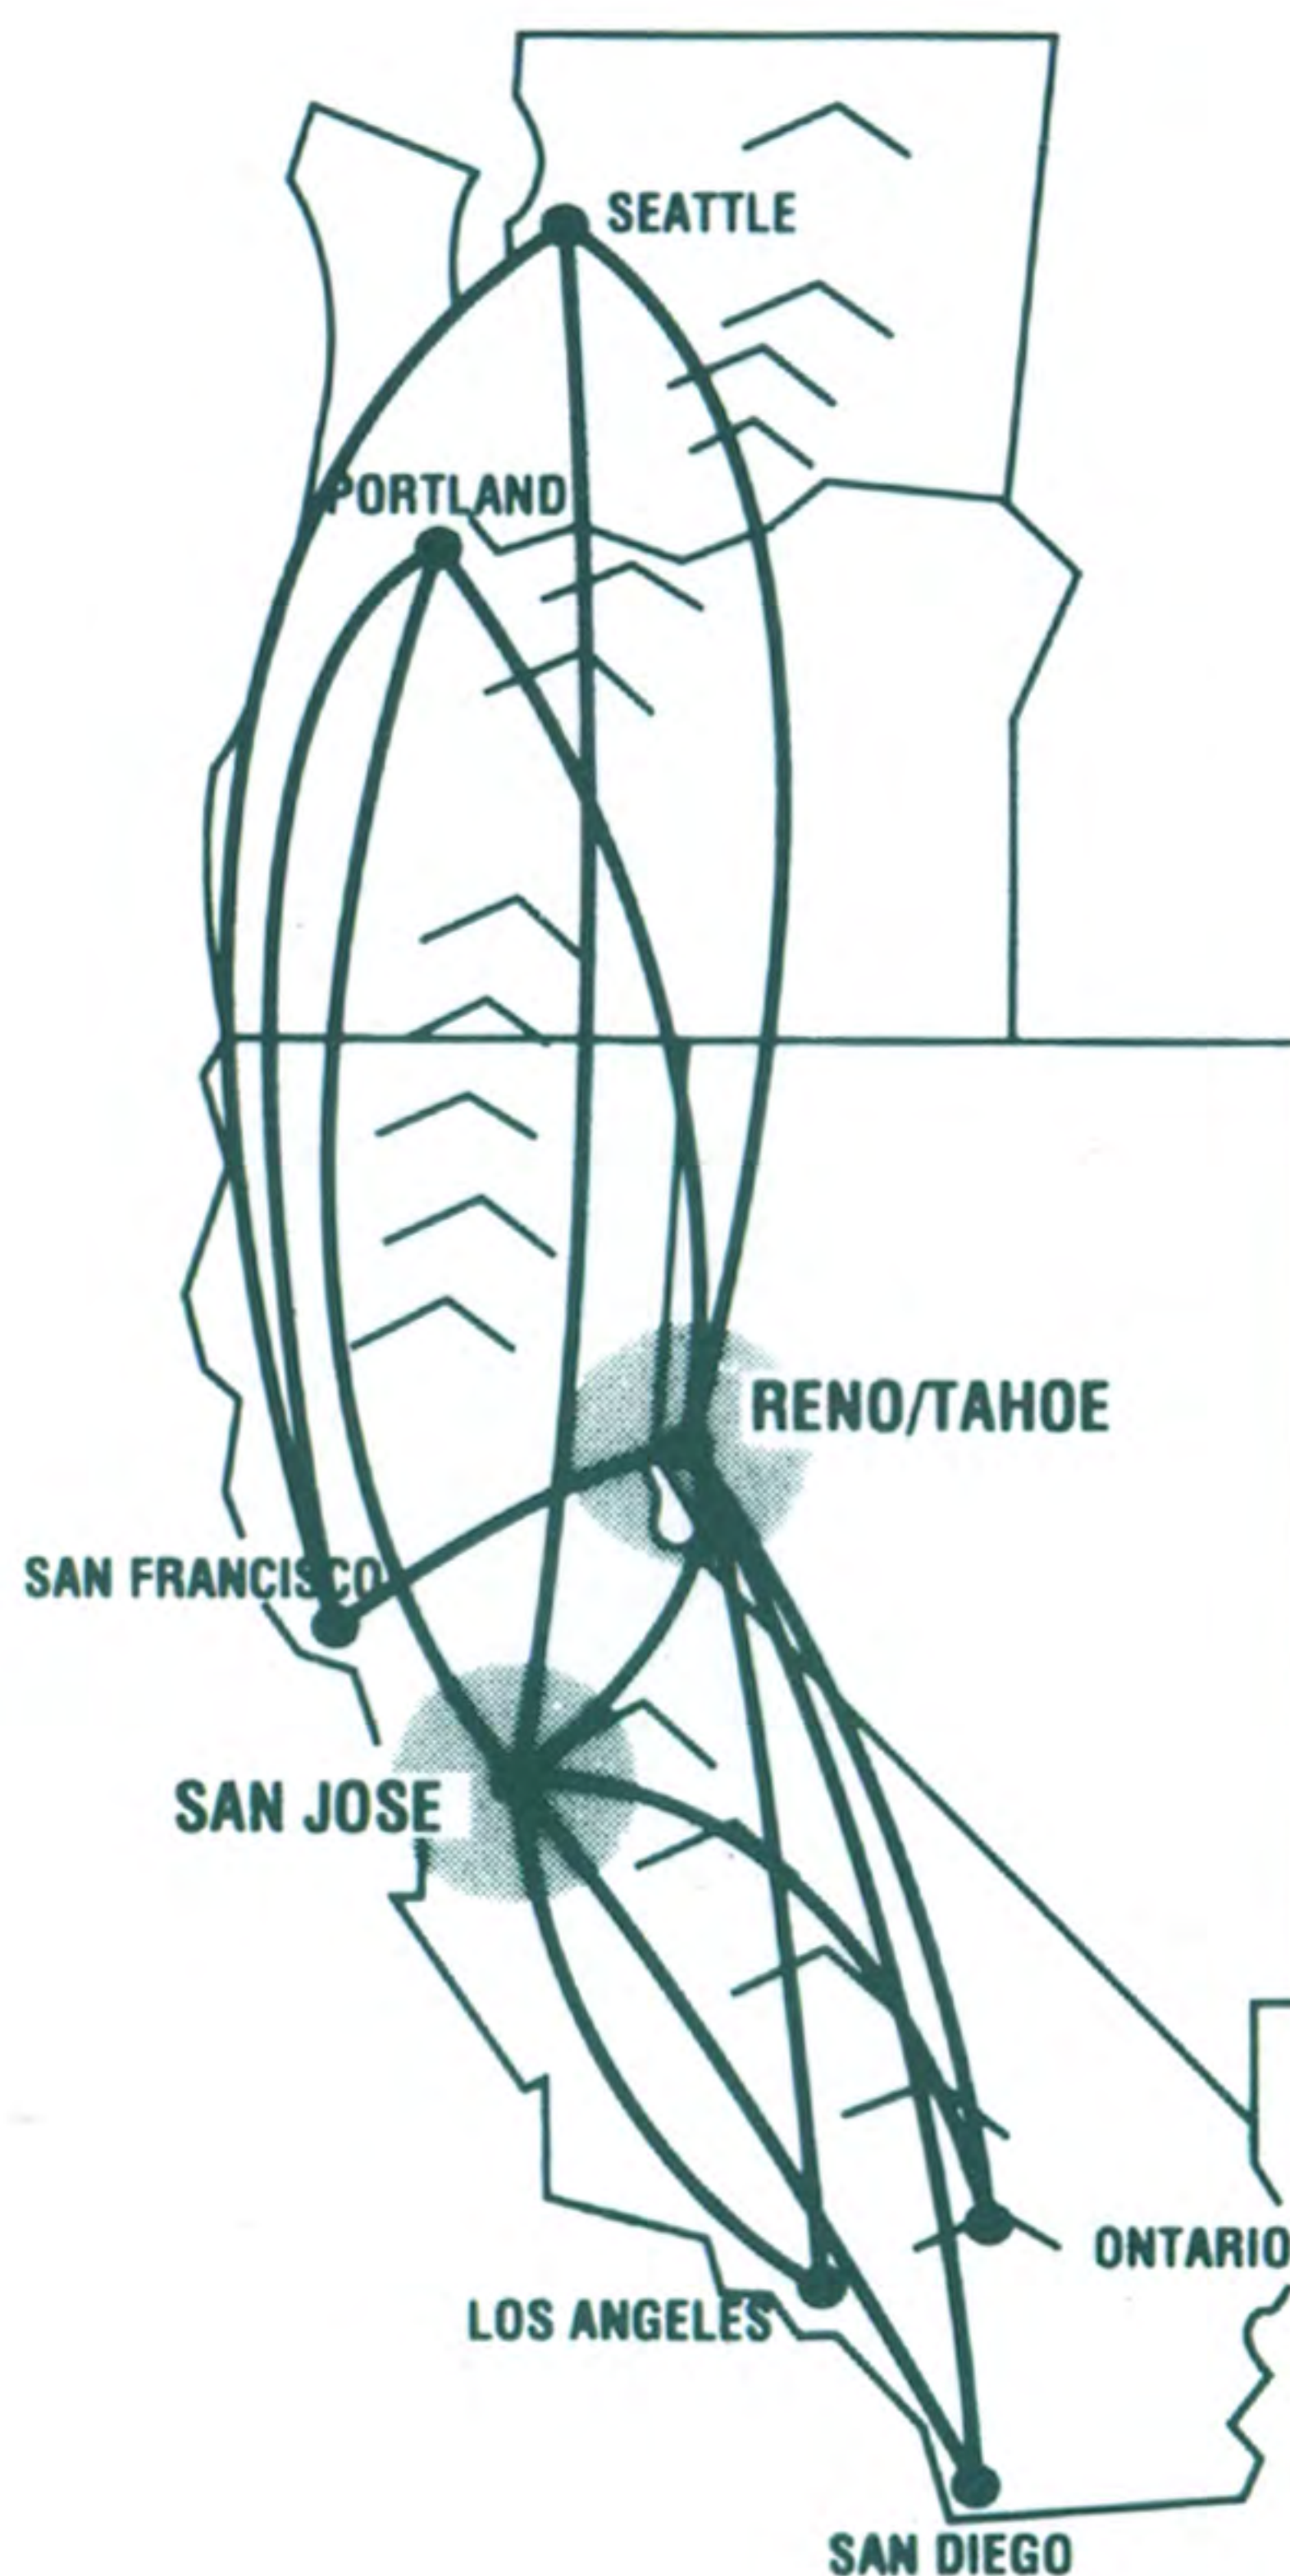

RENO
LOS ANGELES
ONTARIO
PORTLAND
SAN DIEGO
SAN FRANCISCO
SAN JOSE
SEATTLE

**FOR RESERVATIONS / INFORMATION
CALL**

ONTARIO	(909) 460-3066
RENO	(702) 829-5100
SAN DIEGO	(619) 293-4636
SAN JOSE	(408) 279-6300

**OR
1 (800) RENO AIR^{SM}**

RENO *Air*

**Timetable
Effective
8/1/93**

**FOR TOUR PACKAGES TO
RENO AND LAKE TAHOE
CALL**

**QQUICK ESCAPES^{SM}
AT 1-800-RENO-747^{SM}
1-800-736-6747**