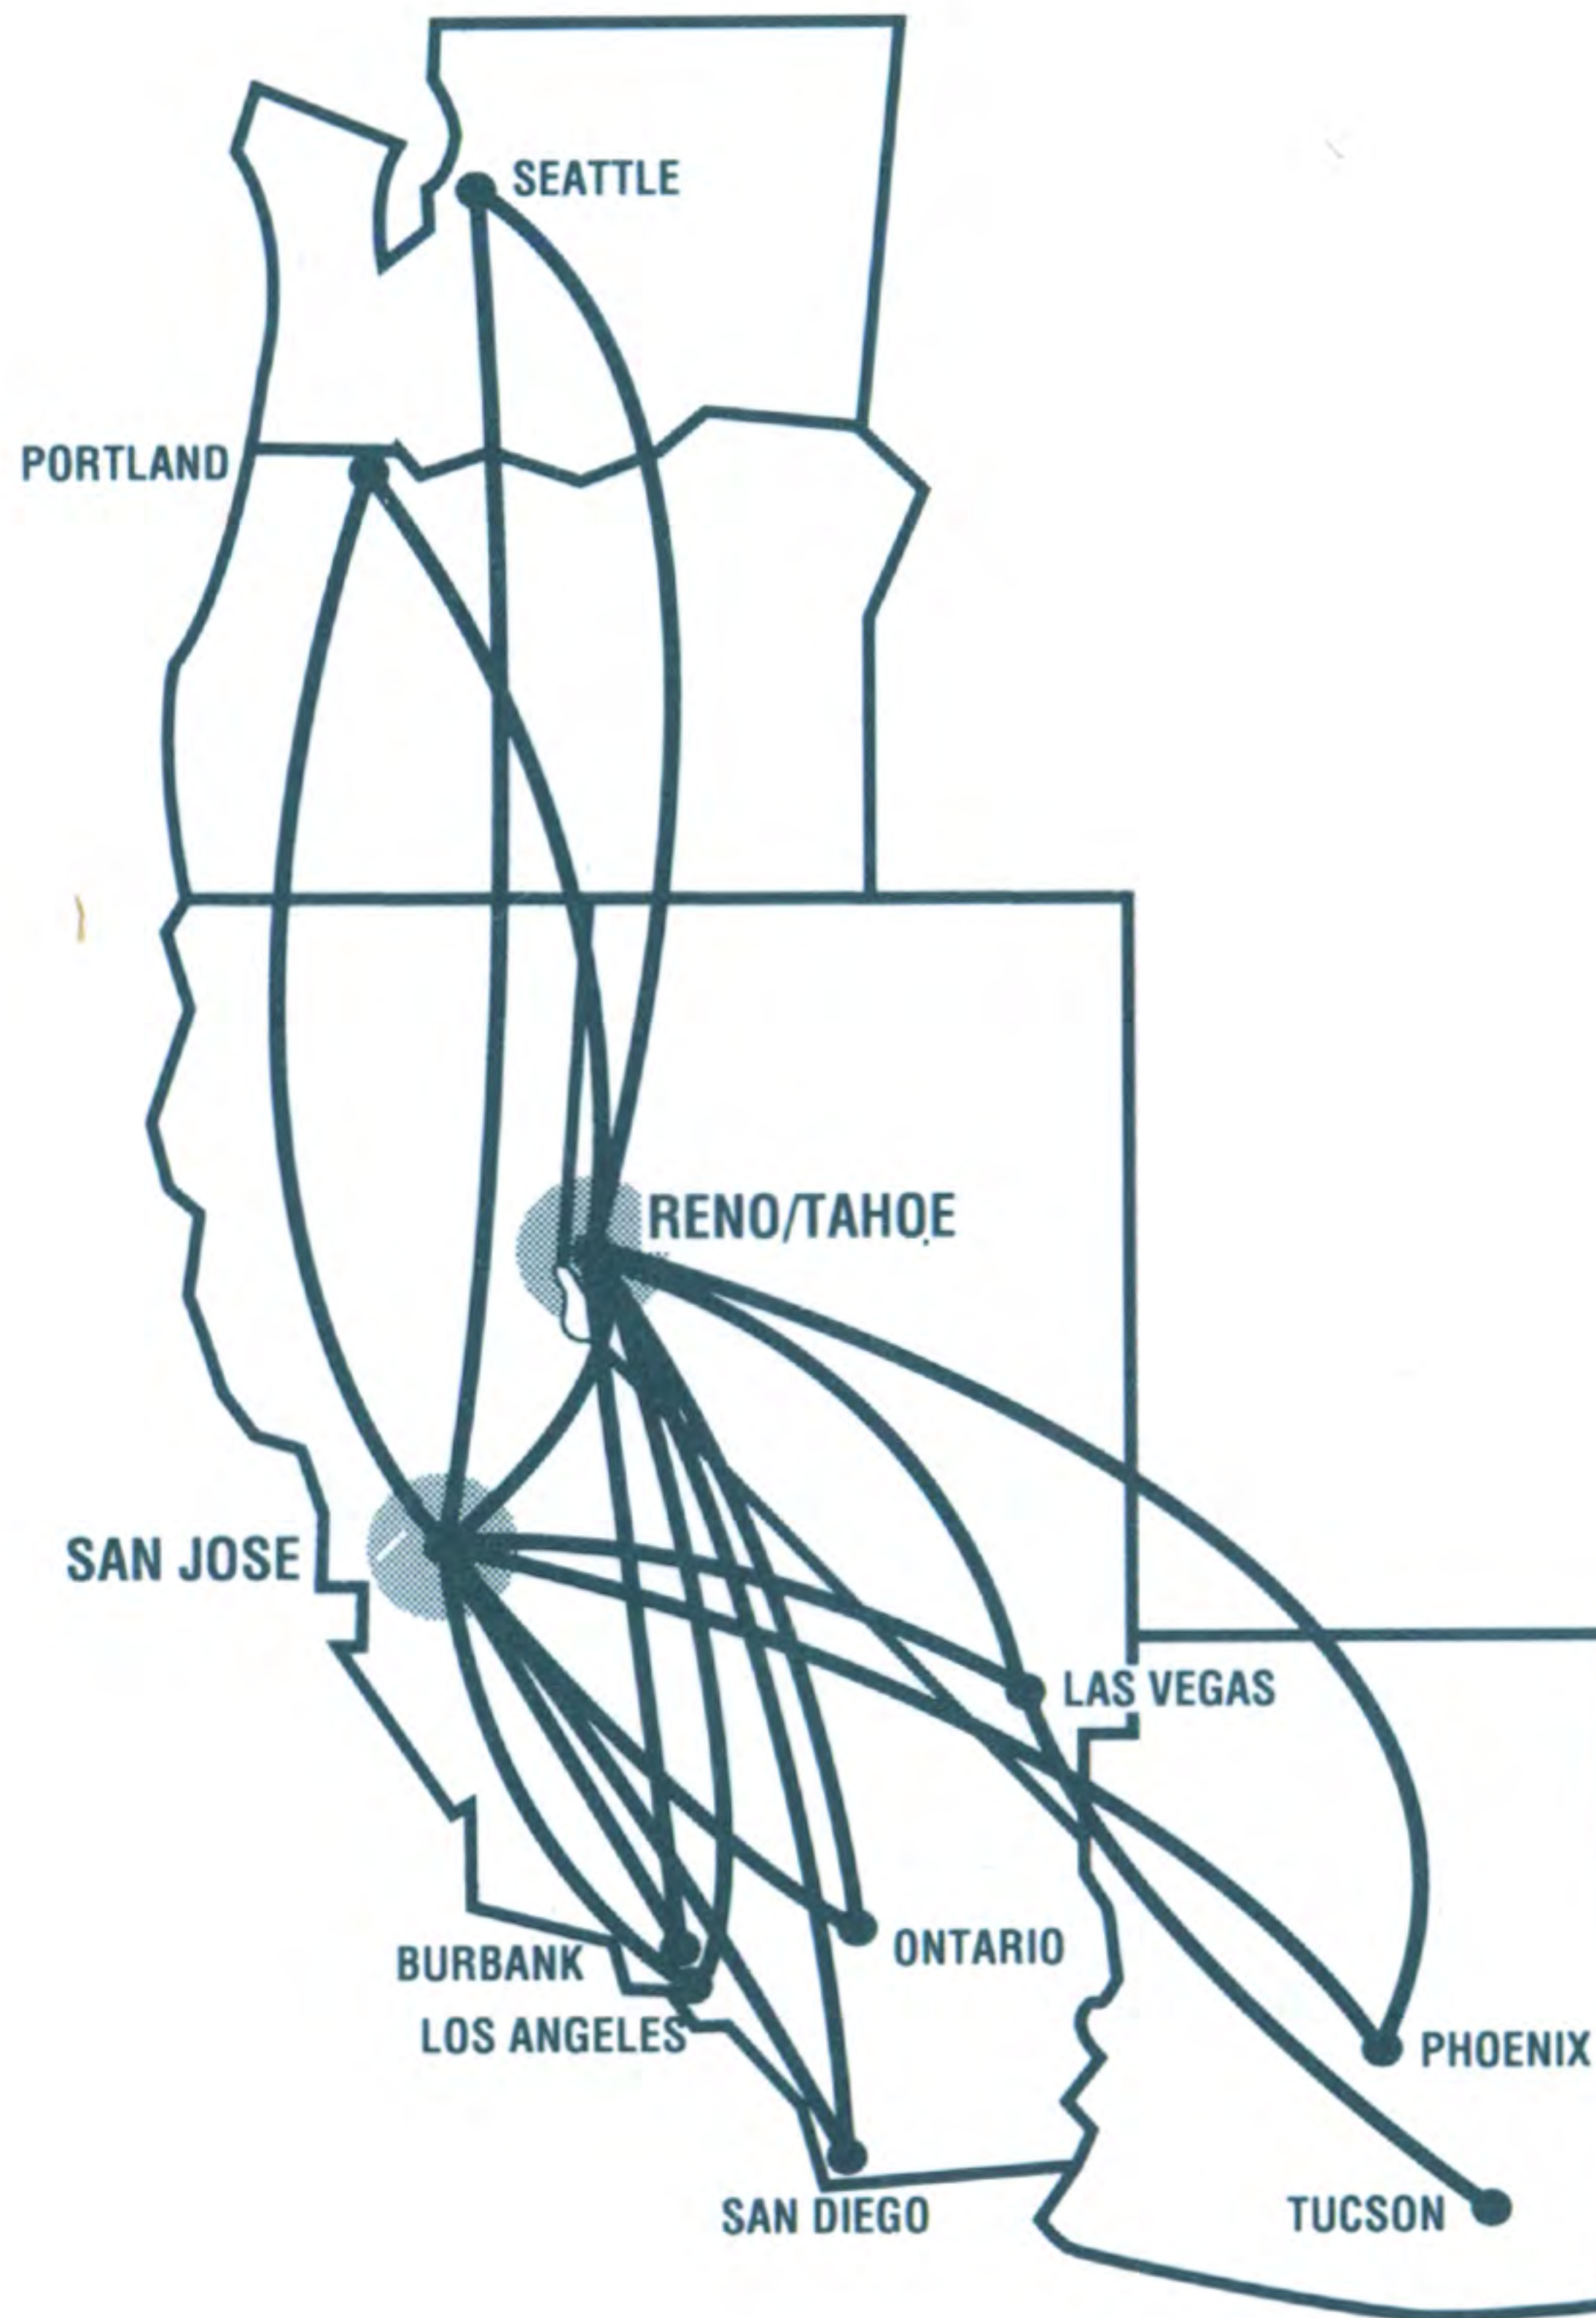

RENO *Air*®

**Timetable
Effective
12/15/93**

RENO
BURBANK
LAS VEGAS
LOS ANGELES
ONTARIO
PHOENIX
PORTLAND
SAN DIEGO
SAN JOSE
SEATTLE
TUCSON

FOR RESERVATIONS / INFORMATION
 CALL
 1 (800) RENO AIR SM
 1 (800) 736-6247

ONTARIO	(909) 460-3066
RENO	(702) 829-5100
SAN DIEGO	(619) 293-4636
SAN JOSE	(408) 279-6300

RENO Air[®]

Timetable
Effective
12/15/93

FOR TOUR PACKAGES TO
 RENO AND LAKE TAHOE
 CALL
 1-800-RENO-747 SM
 QQuick Escapes[®]

QQ - RENO AIR - TIMETABLE

Effective December 15, 1993

"The Biggest Little Timetable in the World"

Depart Arrive Flt(s) Stp Frq M

Depart Arrive Flt(s) Stp Frq M

Depart Arrive Flt(s) Stp Frq M

Depart Arrive Flt(s) Stp Frq M

FROM LAS VEGAS, NV

TO PORTLAND, OR					
7:10a	10:20a	106/122	1	D	S
10:20a	2:40p	906/632	1	D	S
3:35p	6:50p	306/322	1	D	S
TO RENO, NV					
7:10a	8:20a	106	0	D	S
3:35p	4:45p	306	0	D	S
TO SAN JOSE, CA					
10:20a	11:35a	906	0	D	S
2:10p	3:25p	926	0	D	S
TO SEATTLE, WA					
7:10a	10:25a	106/101	1	D	S
10:20a	3:00p	906/621	1	D	S
2:10p	7:25p	926/741	1	D	S
3:35p	7:00p	306/301	1	D	S
TO TUCSON, AZ					
11:30a	1:40p	110	0	D	S
8:25p	10:35p	335	0	D	S