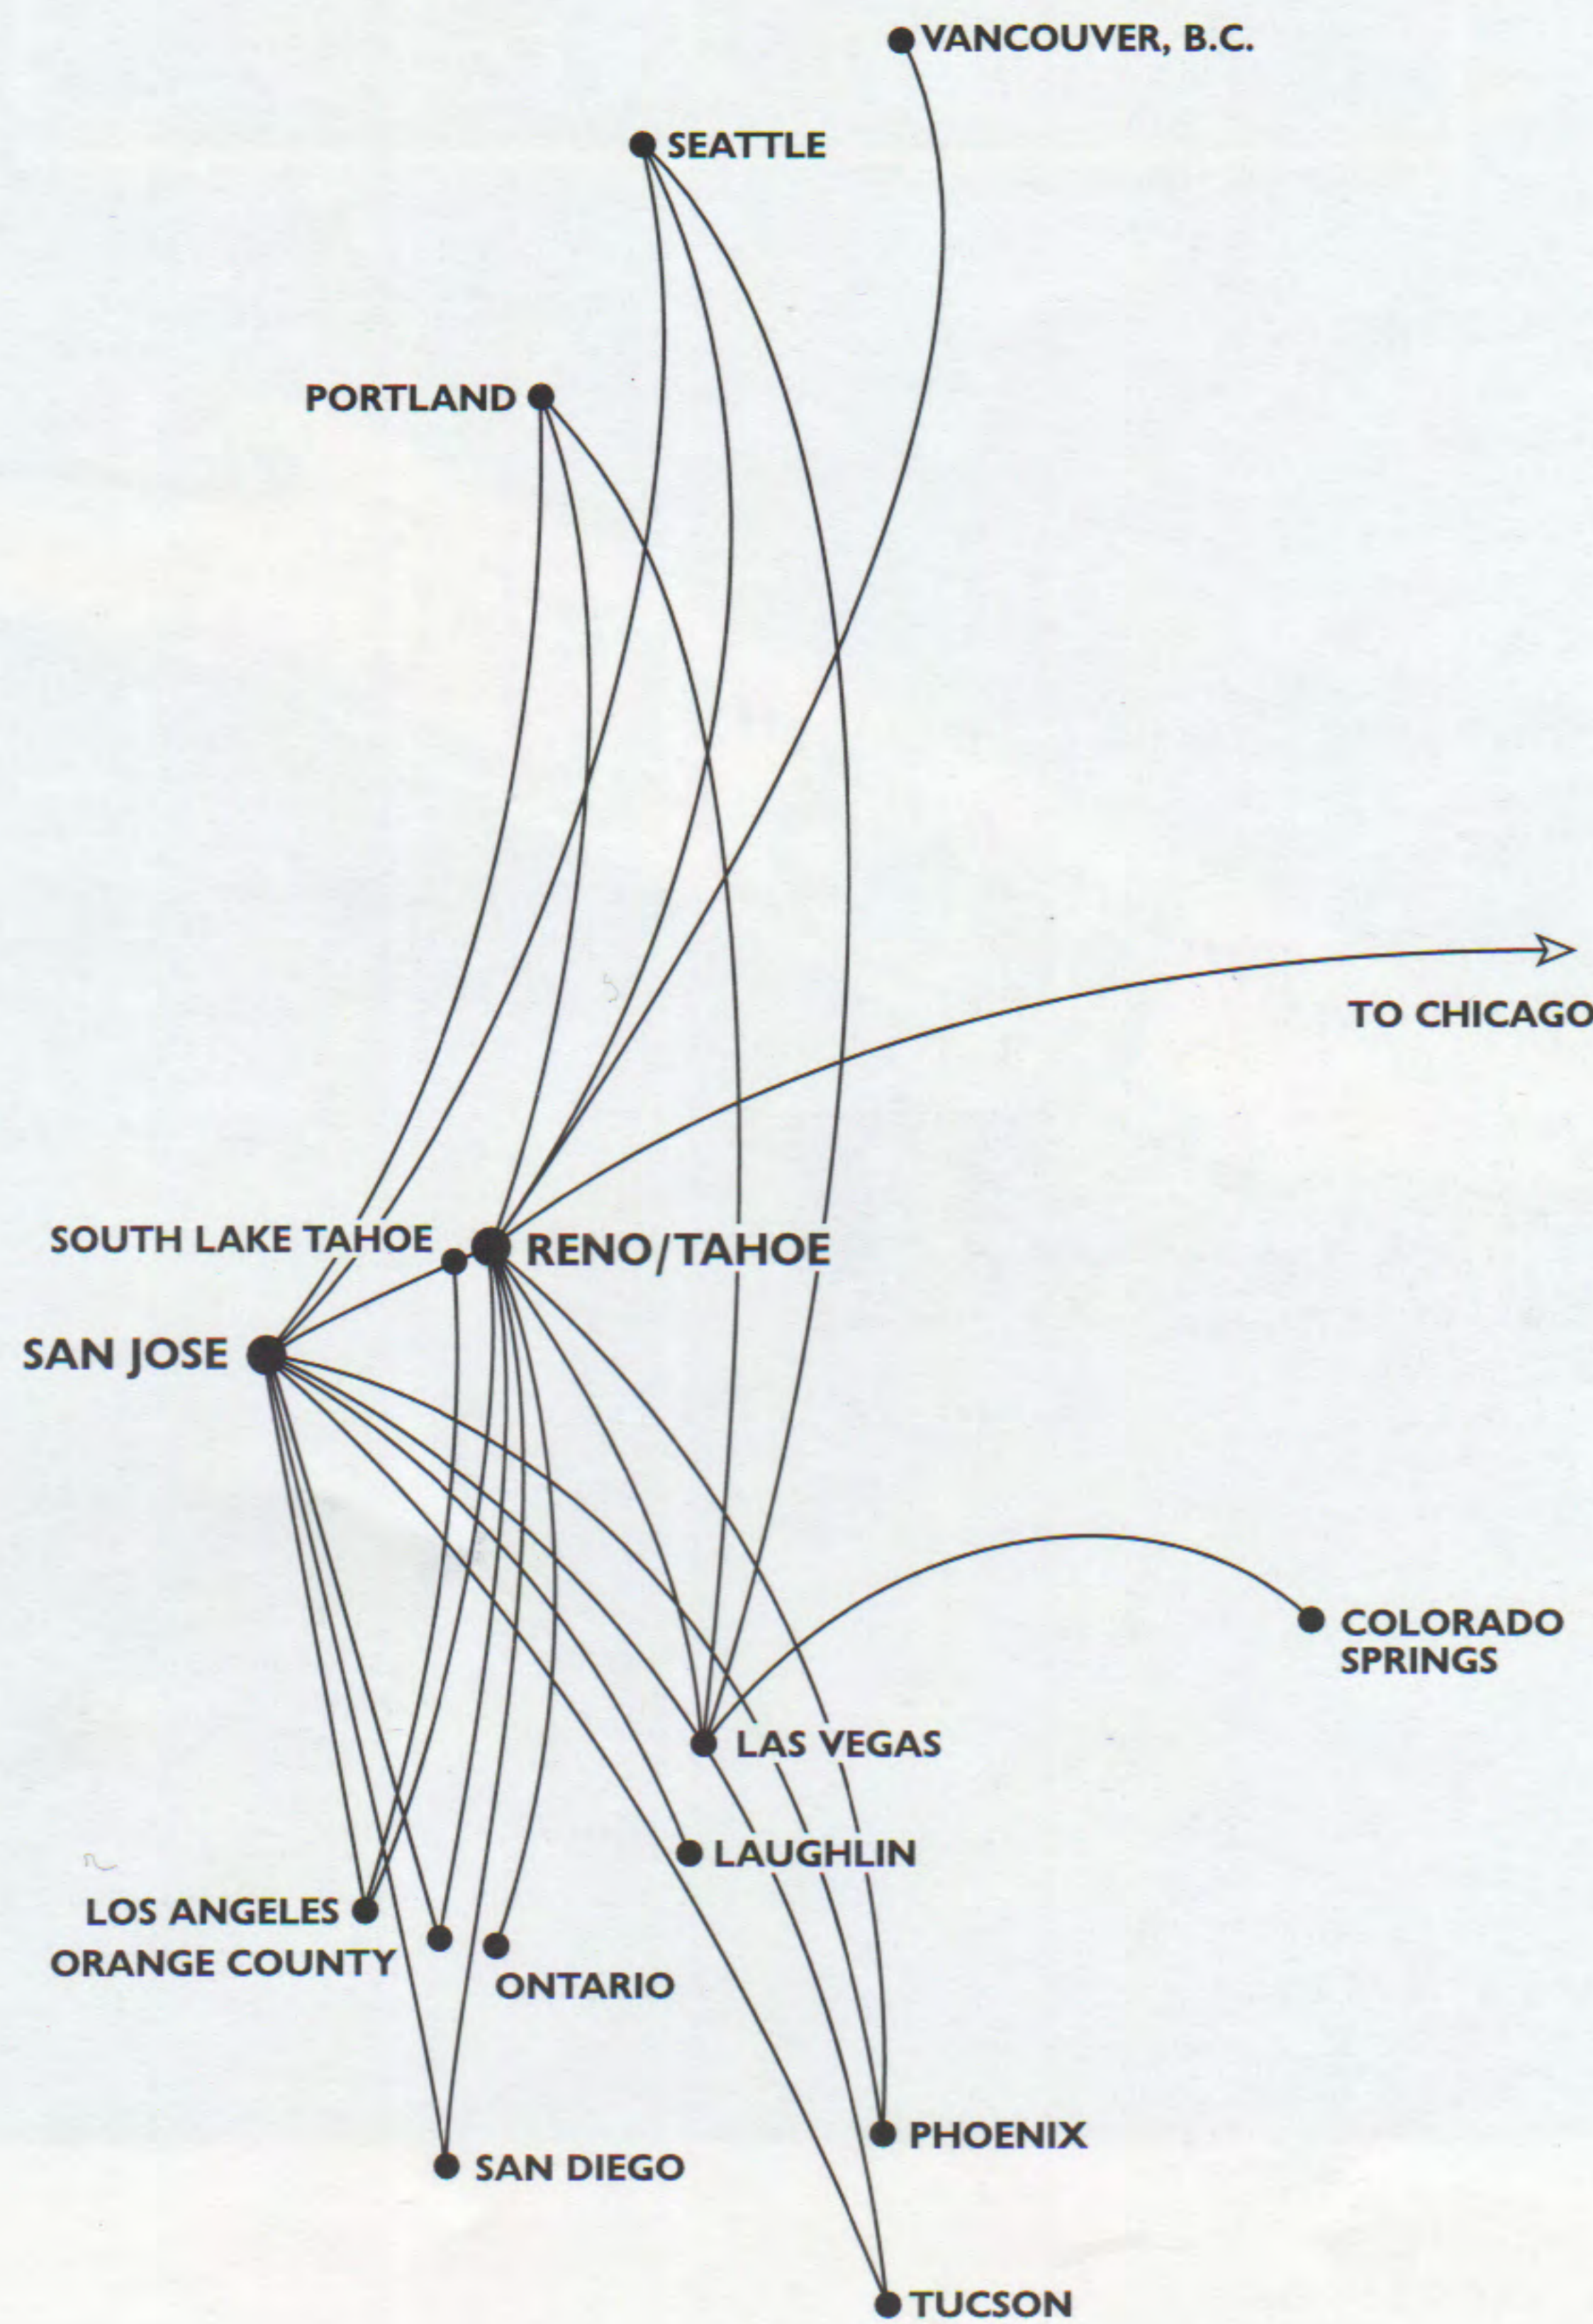

Thank you for
selecting Reno Air®

Announcing New Service To:

- Chicago
- Colorado Springs
- Laughlin
- Orange County
- South Lake Tahoe
- Vancouver, B.C., beginning May 16.

For Reservations and Information:
Please call your Travel Agent
or **1 800 RENO AIR (736-6247)**
From Reno, call **702-858-5800**
From San Jose, call **408-279-6300**

For Tour Package Information,
Call QQuick Escapes®:
1 800 RENO 747 (736-6747)