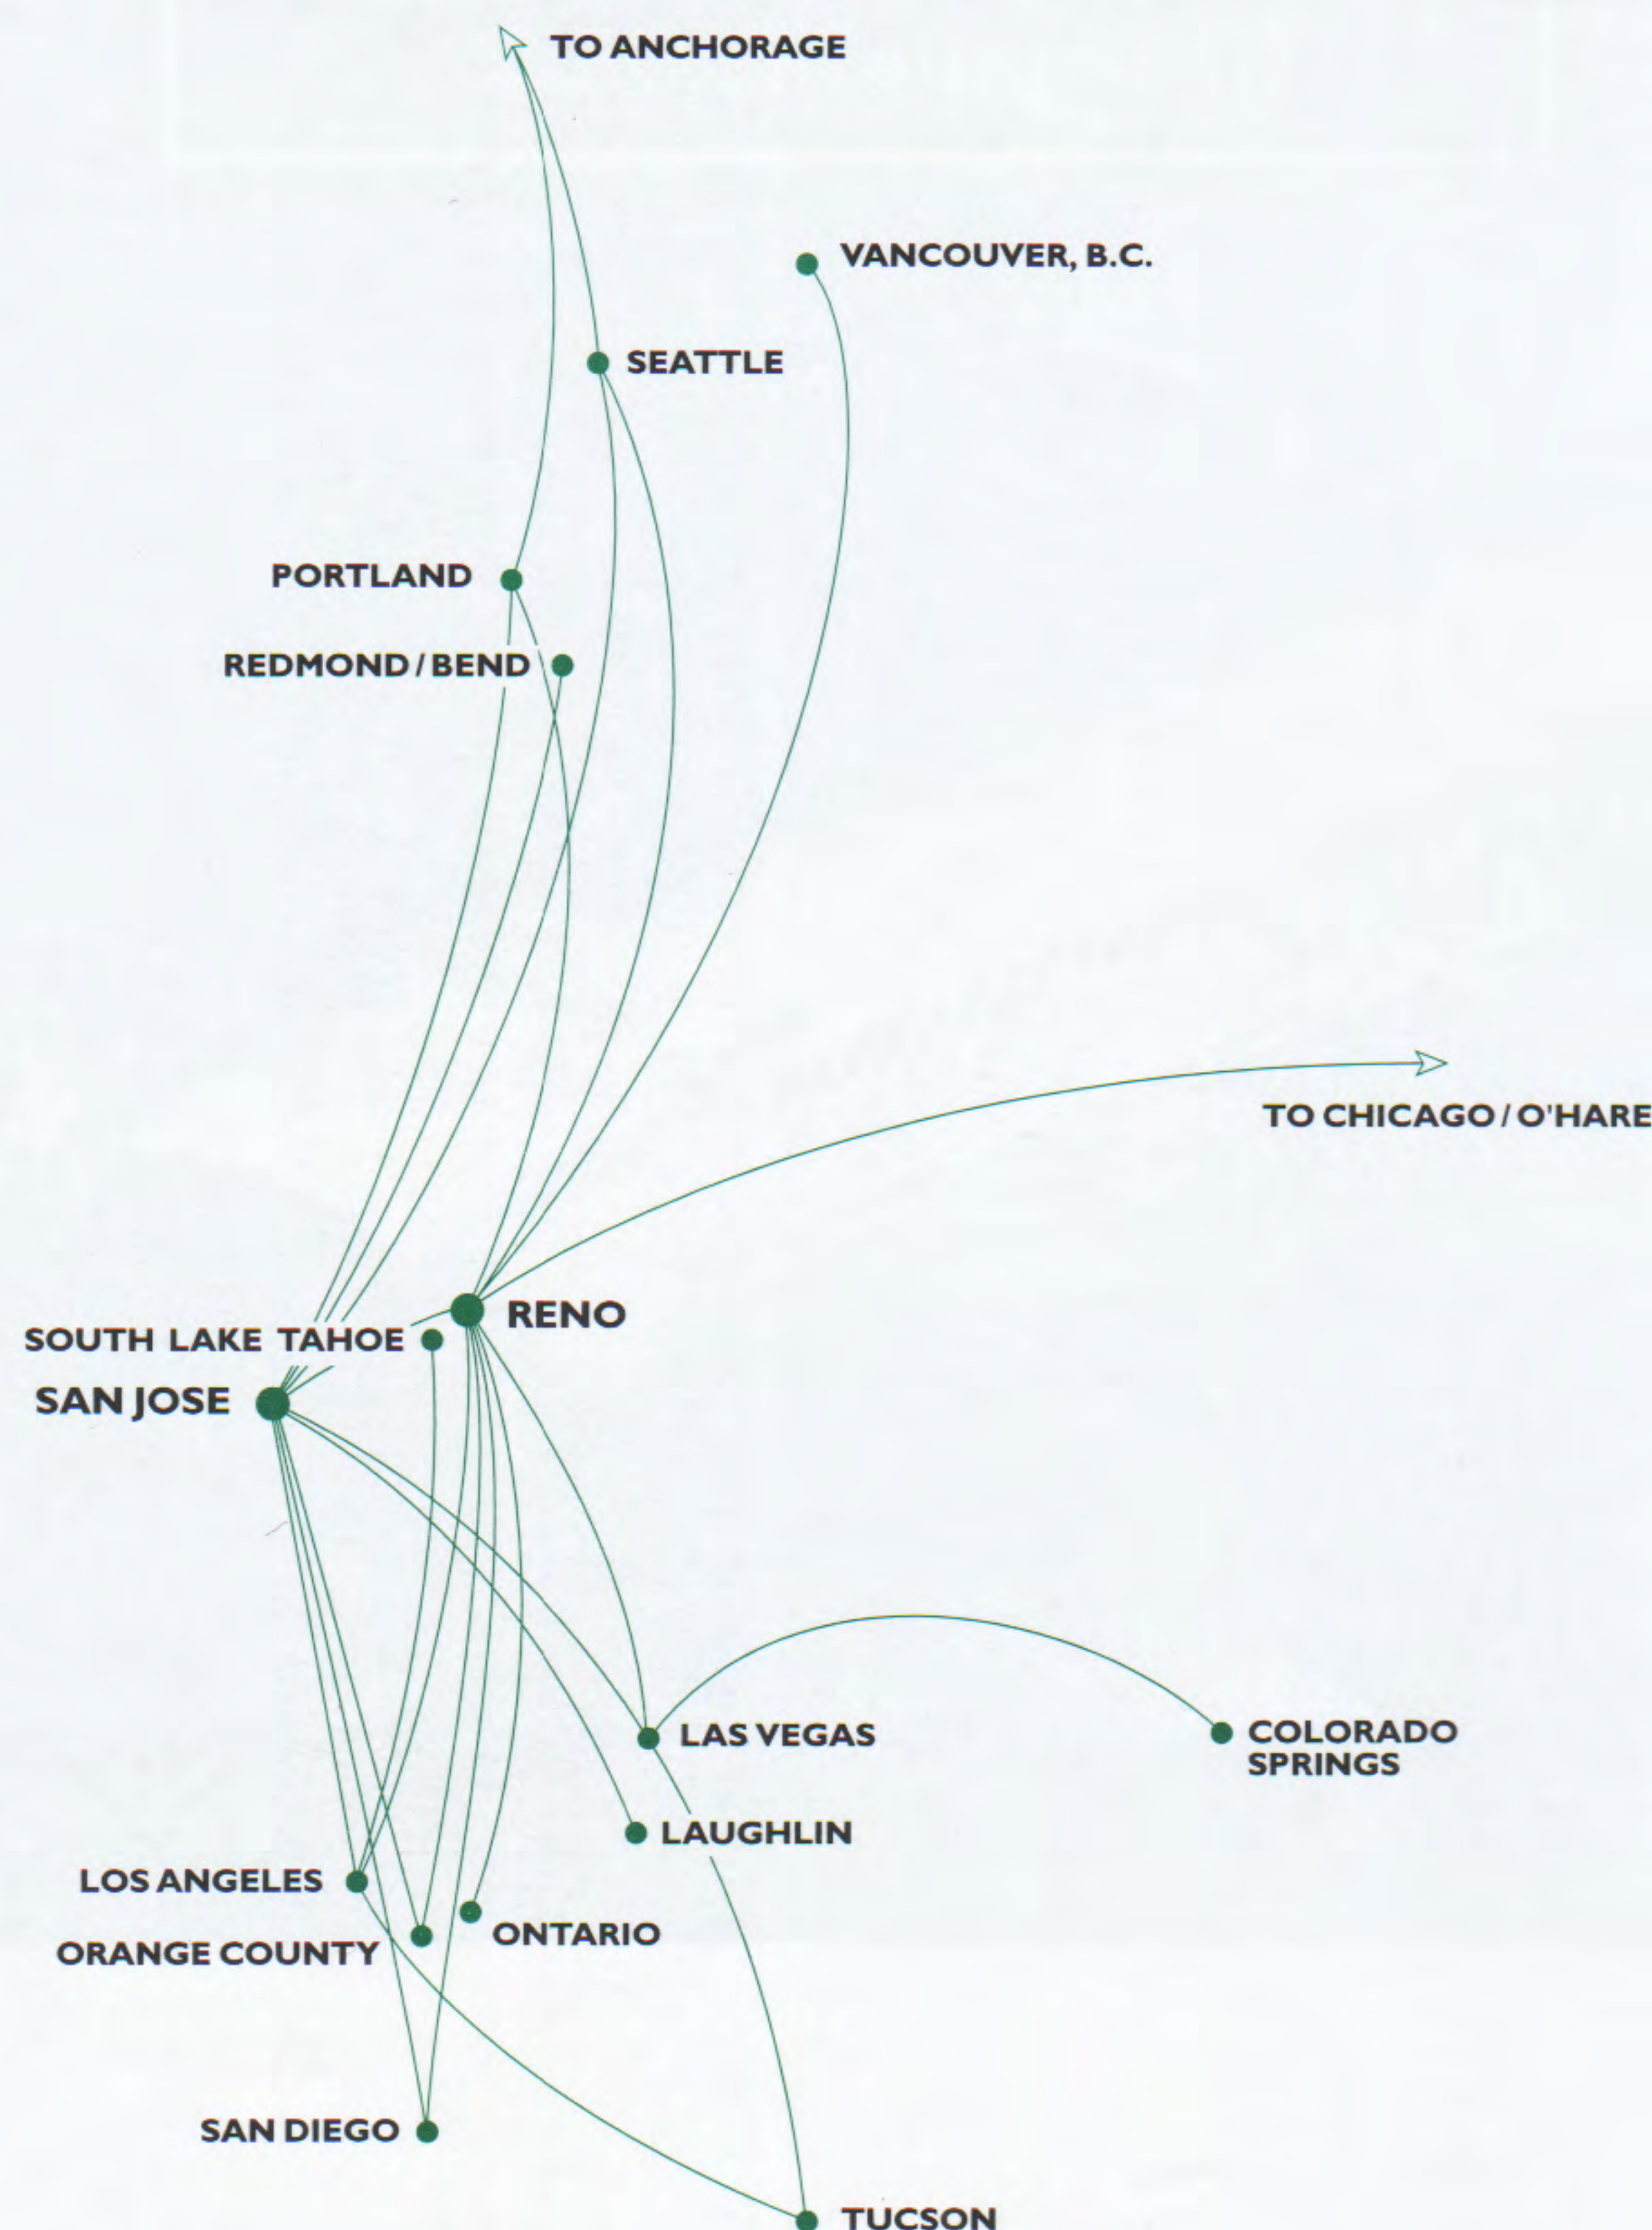

3800 South Virginia & Peckham, Reno, (702) 825-4700, (800) 723-6500

RenoAir™

Winning The West Over.™

TIMETABLE

For Reservations,
Call Your Travel Agent
Or 1 800 RENO AIR

Effective Date:
July 15, 1995

Earn American Airlines Advantage® miles on every Reno Air flight.

Thank you for
selecting Reno Air®

New service between
Portland and Anchorage
begins July 2.

For Reservations and Information:
Please call your Travel Agent
or **1 800 RENO AIR (736-6247)**
From Reno, call **702-858-5800**
From San Jose, call **408-279-6300**

For Tour Package Information,
Call QQuick Escapes®:
1 800 RENO 747 (736-6747)

RenoAir™

Depart Arrive Flt(s) Stp Frq

FROM ANCHORAGE, AK (ANC)

TO CHICAGO, IL
2:00a 1:59p 600/AA520 SEA X7

TO COLORADO SPRINGS, CO
12:30a 3:15p 244/763 LAS 7
12:30a 3:15p 535/600/763 SEA/SJC 234

12:45a 3:15p 535/307/244/763 PDX/RNO/LAS 156
2:00a 3:15p 600/763 SJC X7
2:00a 3:15p 602/244/763 SEA/LAS 7

TO DALLAS/FORT WORTH, TX
2:00a 1:27p 600/AA1748 SEA X7

TO LAS VEGAS, NV
12:30a 10:40a 244 2 7
12:30a 12:00p 535/600/763 SEA/SJC 234