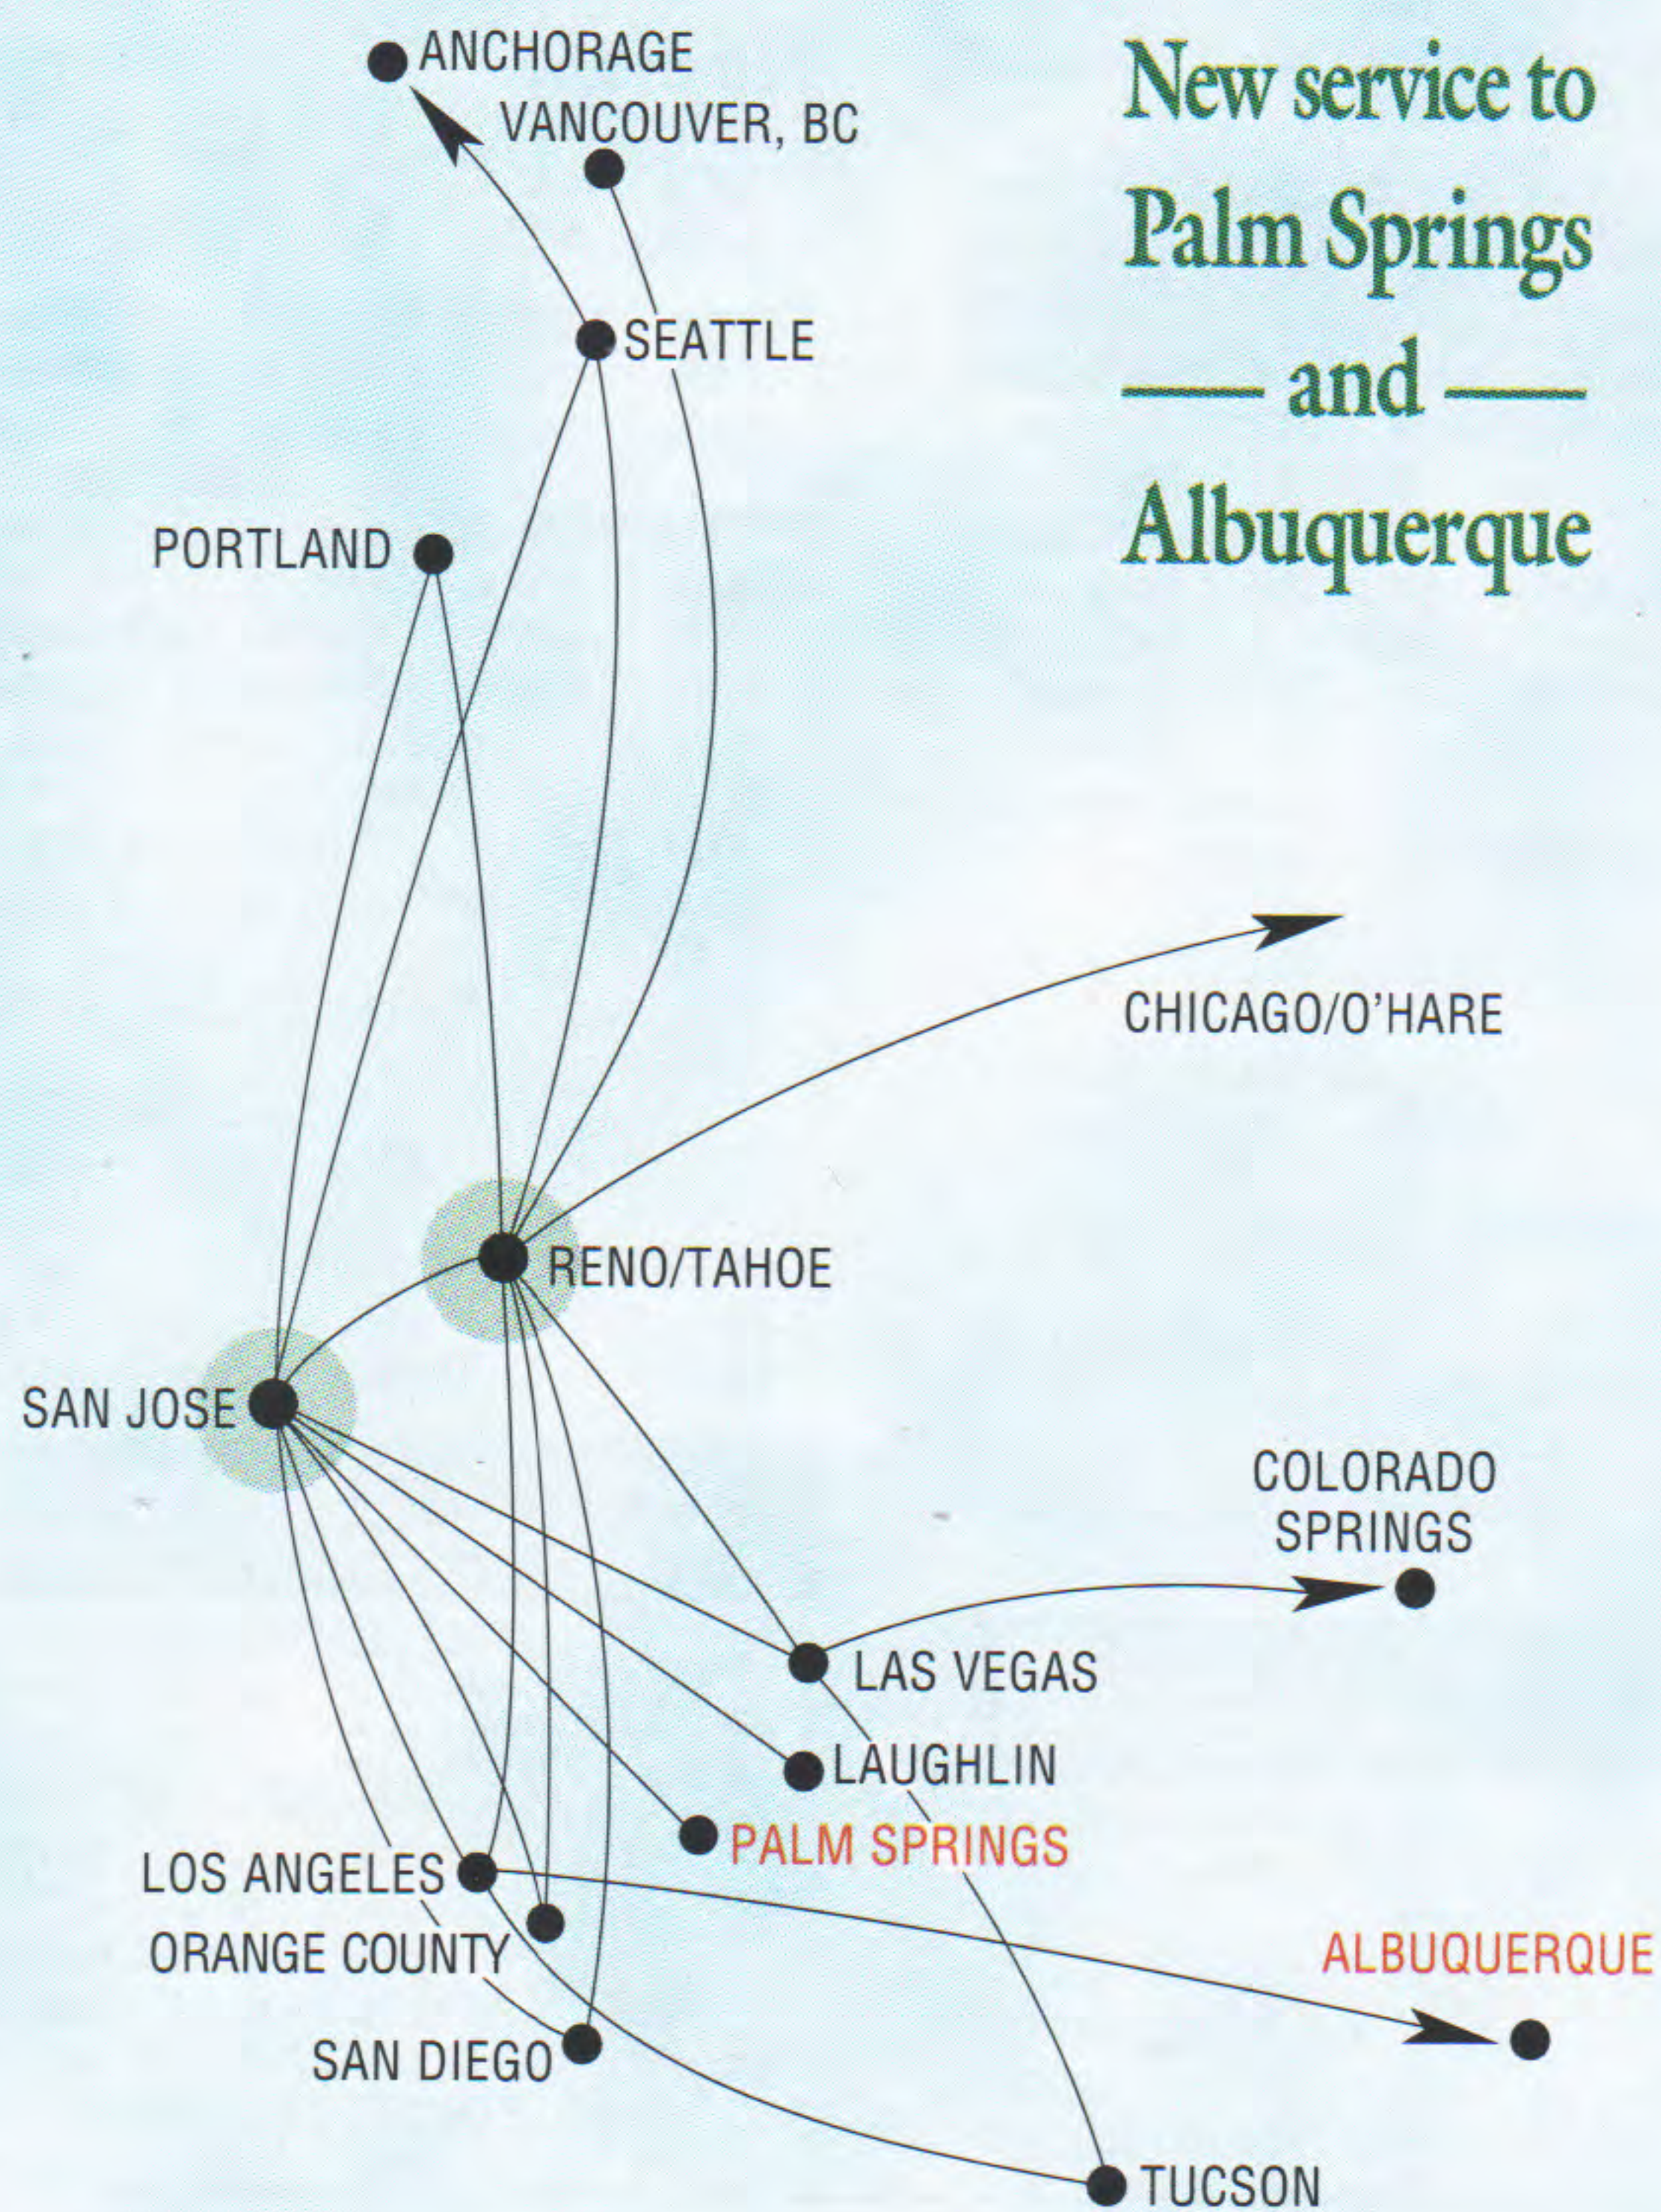

THANK YOU

For selecting **RenoAir**

New service to
Palm Springs
— and —
Albuquerque

For Reservations and Information:

CALL YOUR TRAVEL AGENT OR
1-800-RENO AIR (736-6247)

FROM RENO, CALL   FROM SAN JOSE, CALL
702-858-5800   408-279-6300

FOR TOUR PACKAGE INFORMATION, CALL **QUICK ESCAPES®**:
1-800 RENO 747 (736-6747)