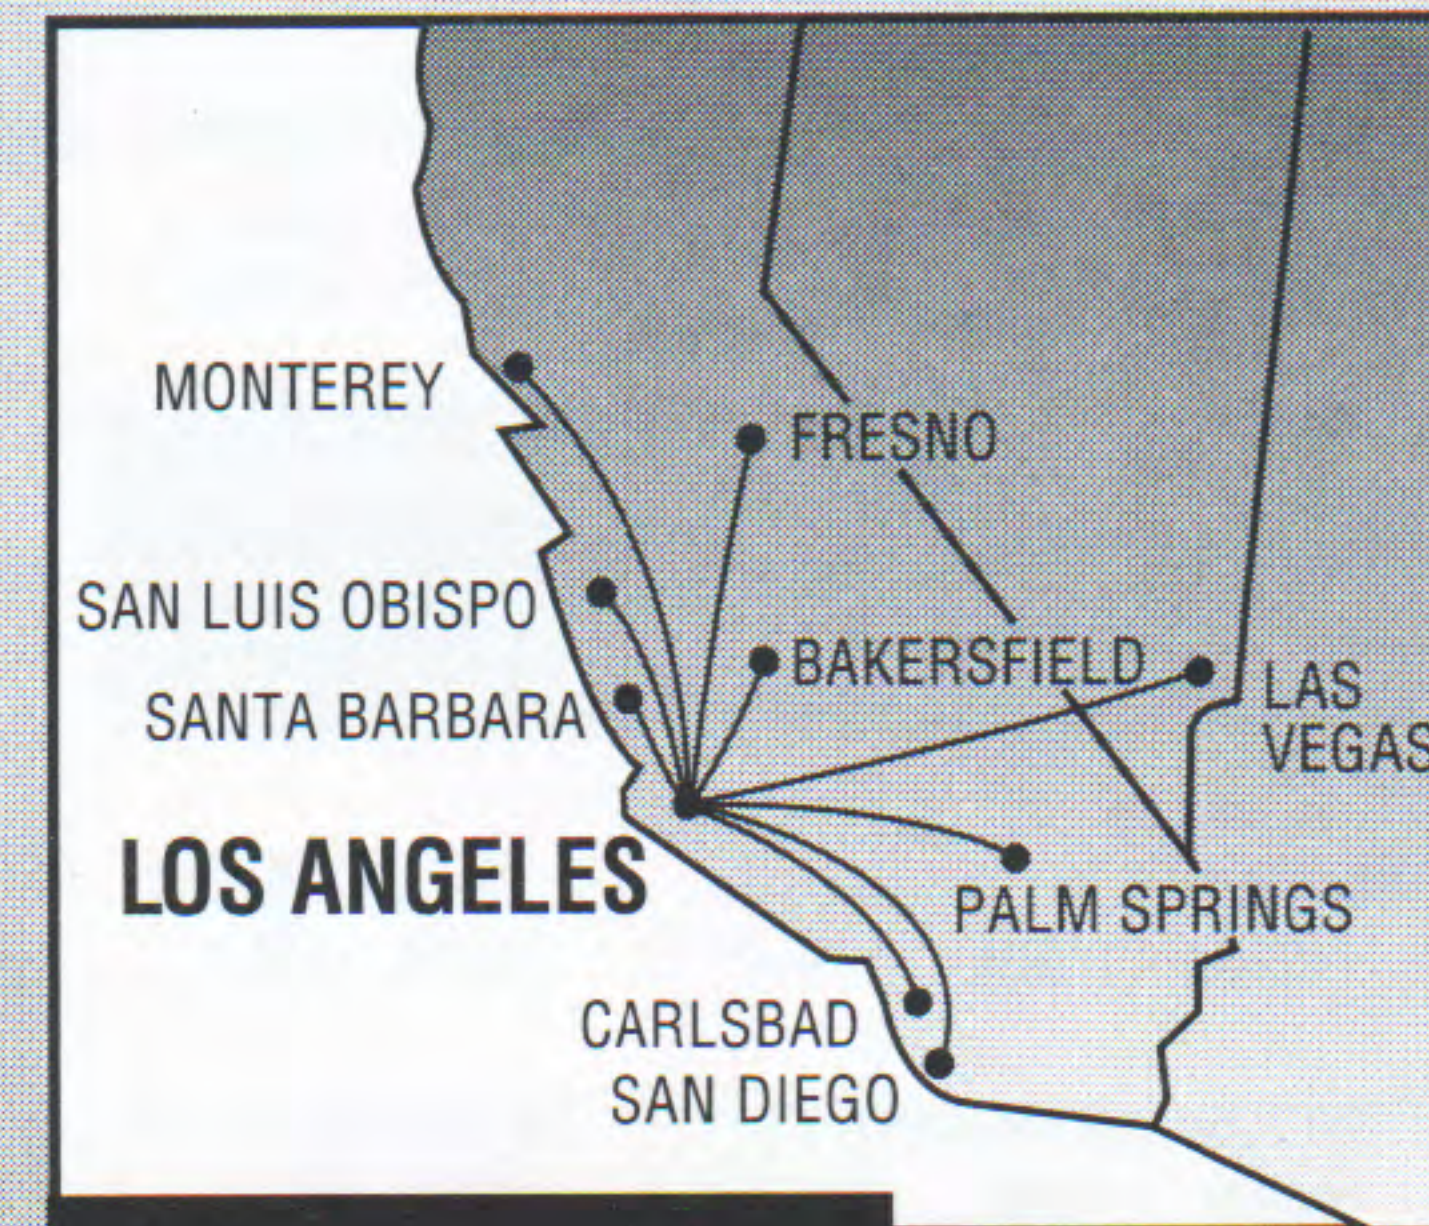

www.renoair.com