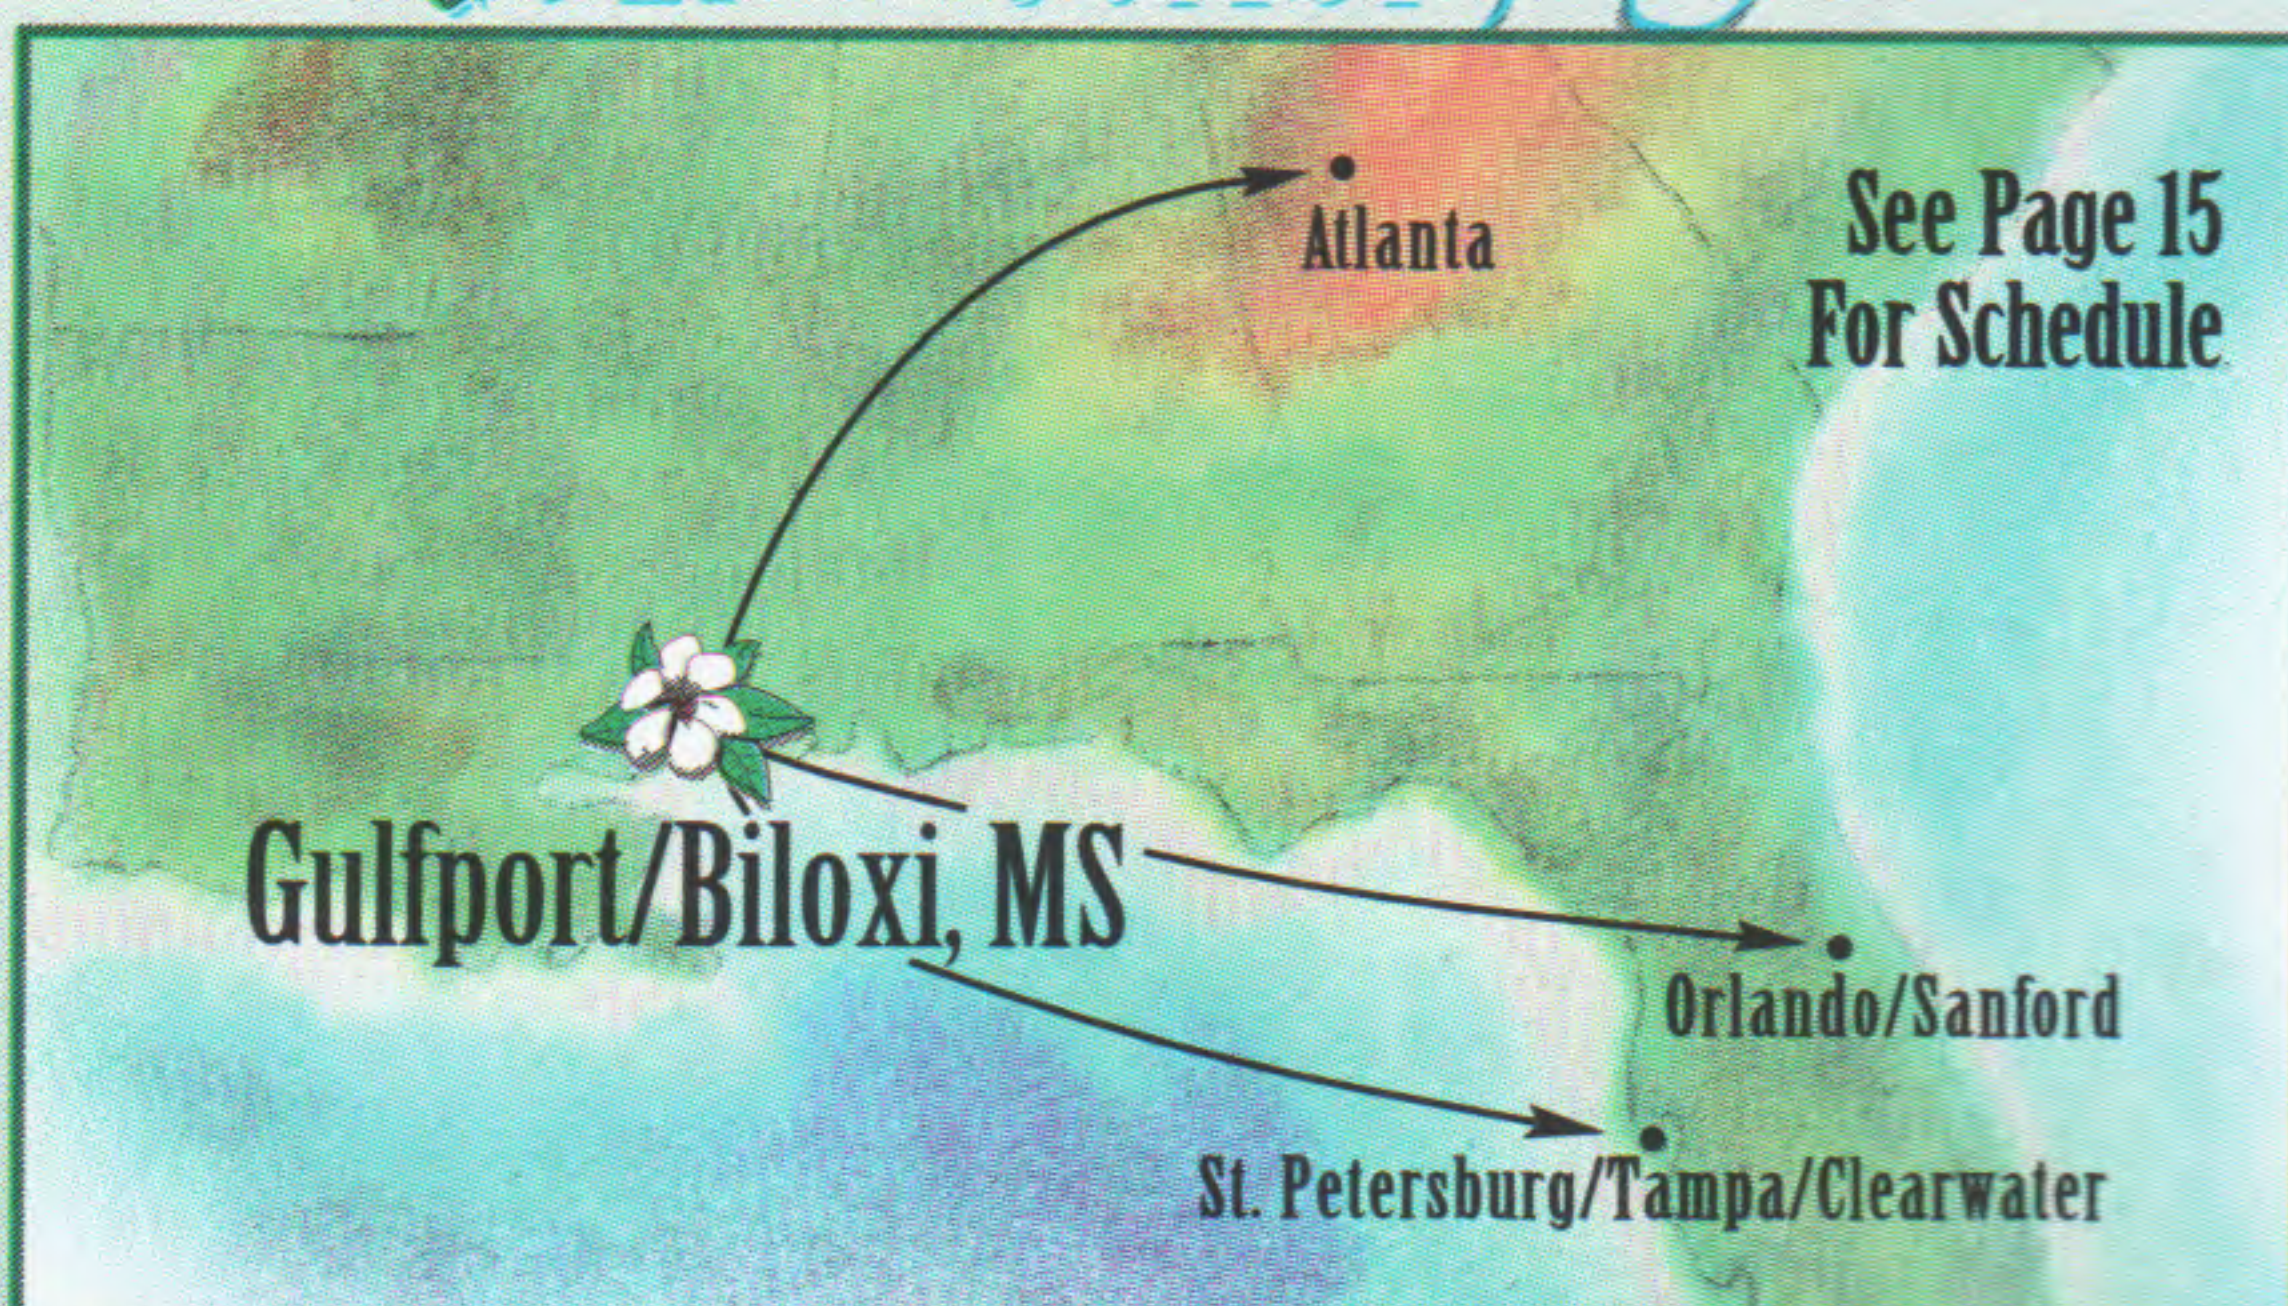

GULF COAST flyer

1-800-RENO AIR

www.renoair.com