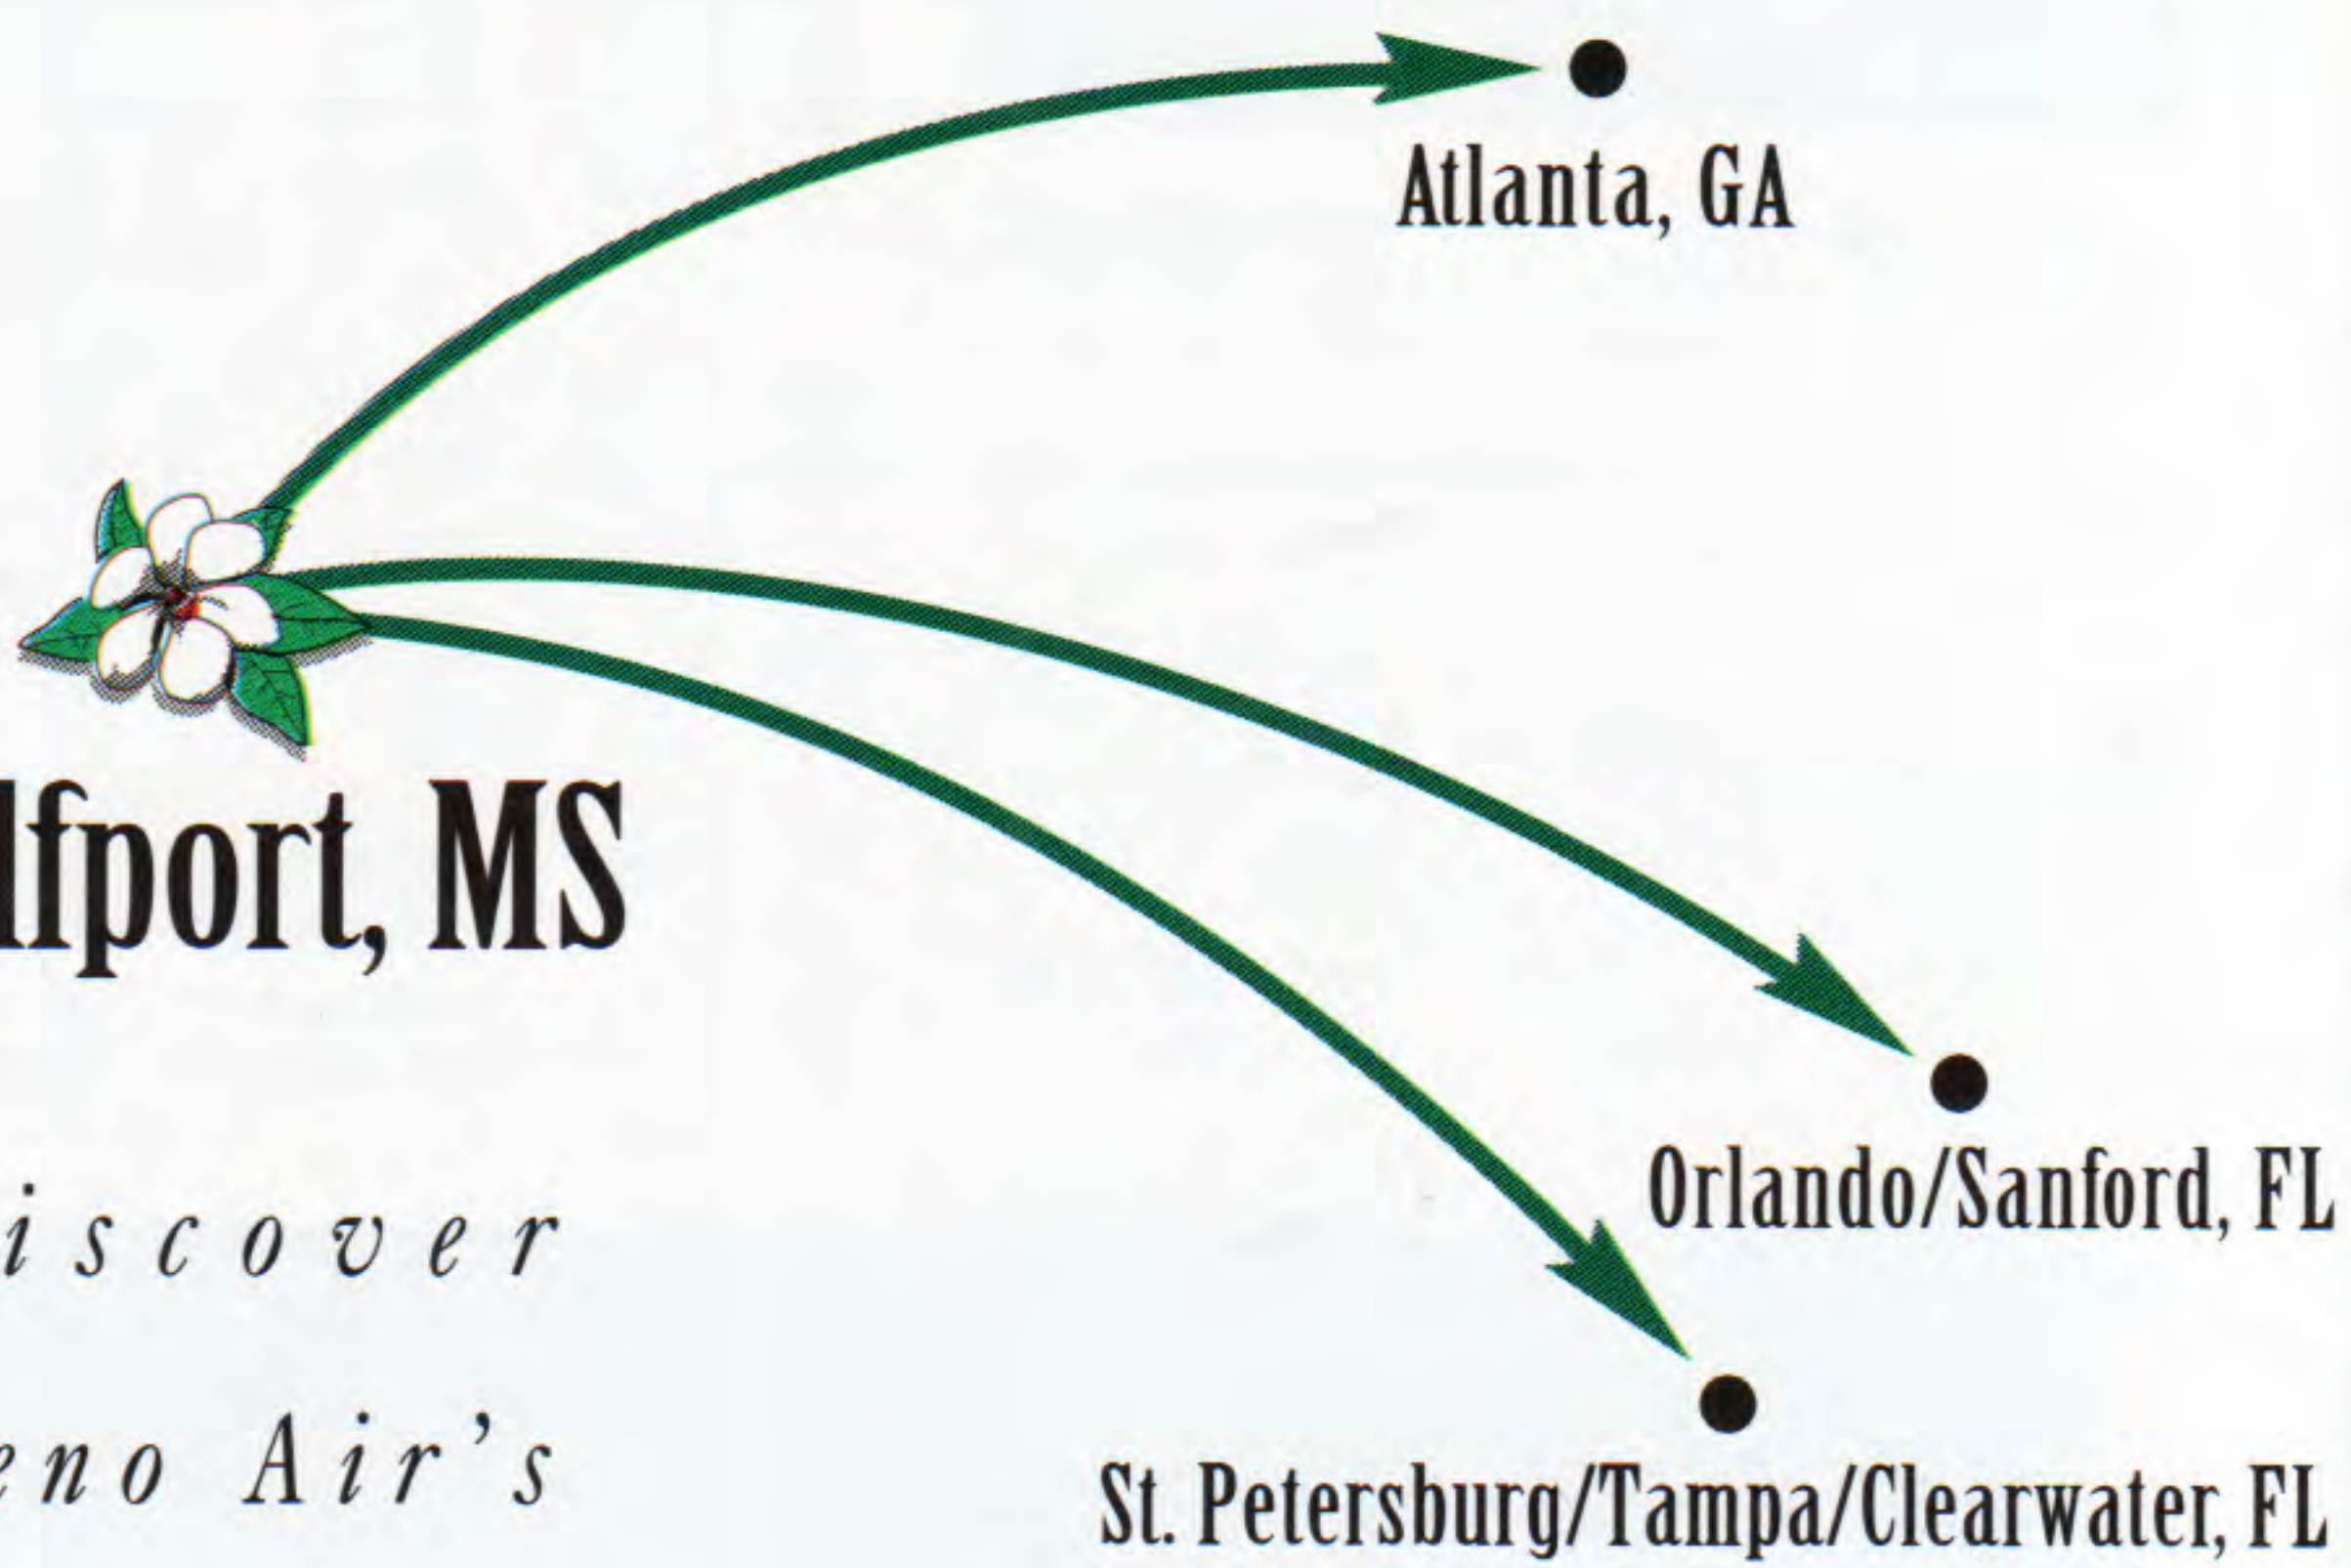

Gulfport, MS

*Discover
Reno Air's
Newest
Destination!*

GULFPORT
Mississippi

FROM GULFPORT / BILOXI, MS

TO ATLANTA, GA
5:40p 7:55p 953

TO ORLANDO/SANFORD, FL
9:45a 12:15p 961 X2

TO ST. PETERSBURG, FL
2:00p 4:15p 971 X2

FROM ATLANTA, GA

TO GULFPORT, MS
8:30p 8:45p 954

FROM ORLANDO/SANFORD, FL

TO GULFPORT, MS
12:50p 1:20p 962 X2

FROM ST. PETERSBURG, FL

TO GULFPORT, MS
4:50p 5:05p 972 X2