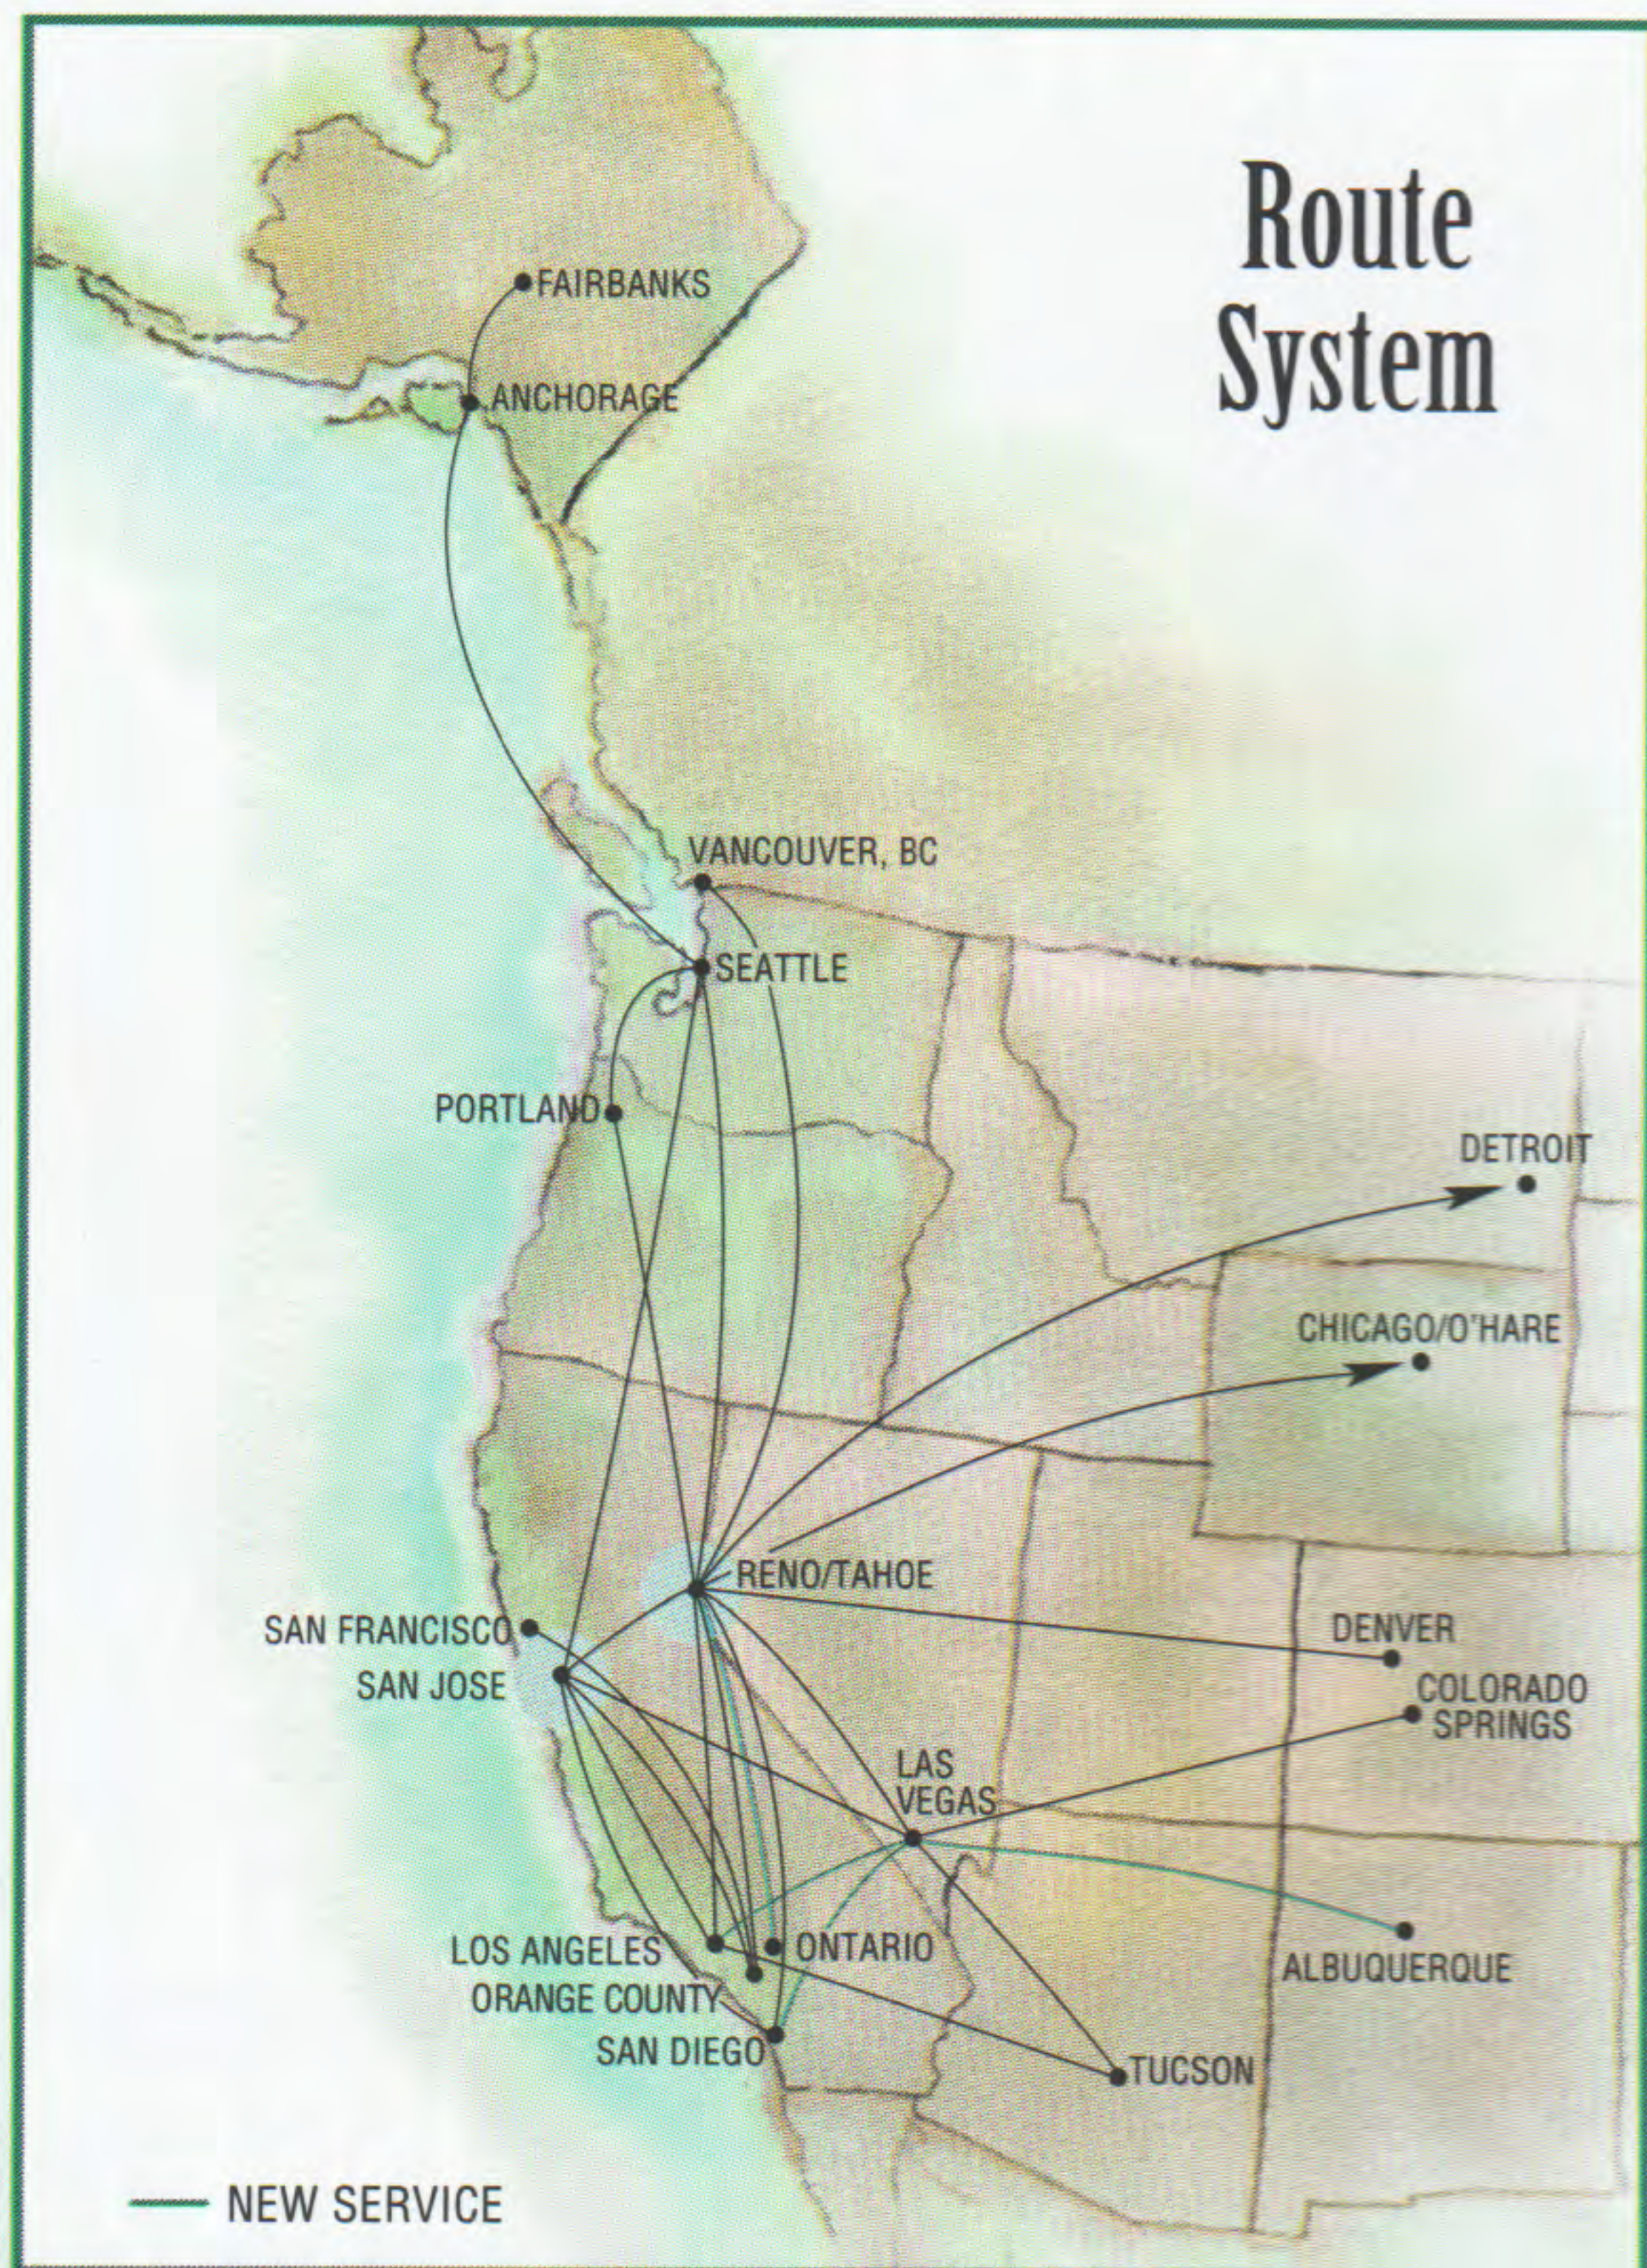

NEW

Book Online!
www.renoair.com

Thank you
for selecting
RenoAir^{TM}
Discover A Better Low Fare Airline^{TM}

Discover Reno Air's Newest Destinations!

For Reservations and Information

CALL YOUR TRAVEL AGENT OR
1-800-RENO AIR (736-6247)

FROM RENO, CALL **702-858-5800** FROM SAN JOSE, CALL
408-279-6300

FOR TOUR PACKAGE INFORMATION, CALL QUICK ESCAPES®
1-800 RENO 747 (736-6747)

FOR GROUP RESERVATIONS CALL
1-800-736-6426

FOR CARGO INFORMATION CALL
1-800-736-6348

**International Sales
& Reservations Offices**

BELGIUM/LUXEMBOURG (32) 02-721-64-35 FRANCE (1) 42-96-02-44

GERMANY/AUSTRIA (89) 55-25-33-80 HONG KONG (852) 2926-6280

JAPAN (03) 3401-2267 THE NETHERLANDS (20) 657-0675

SPAIN/PORTUGAL (1) 532-74-10 SWITZERLAND (1) 289-99-55

UNITED KINGDOM/IRELAND
(0181) 688-1418