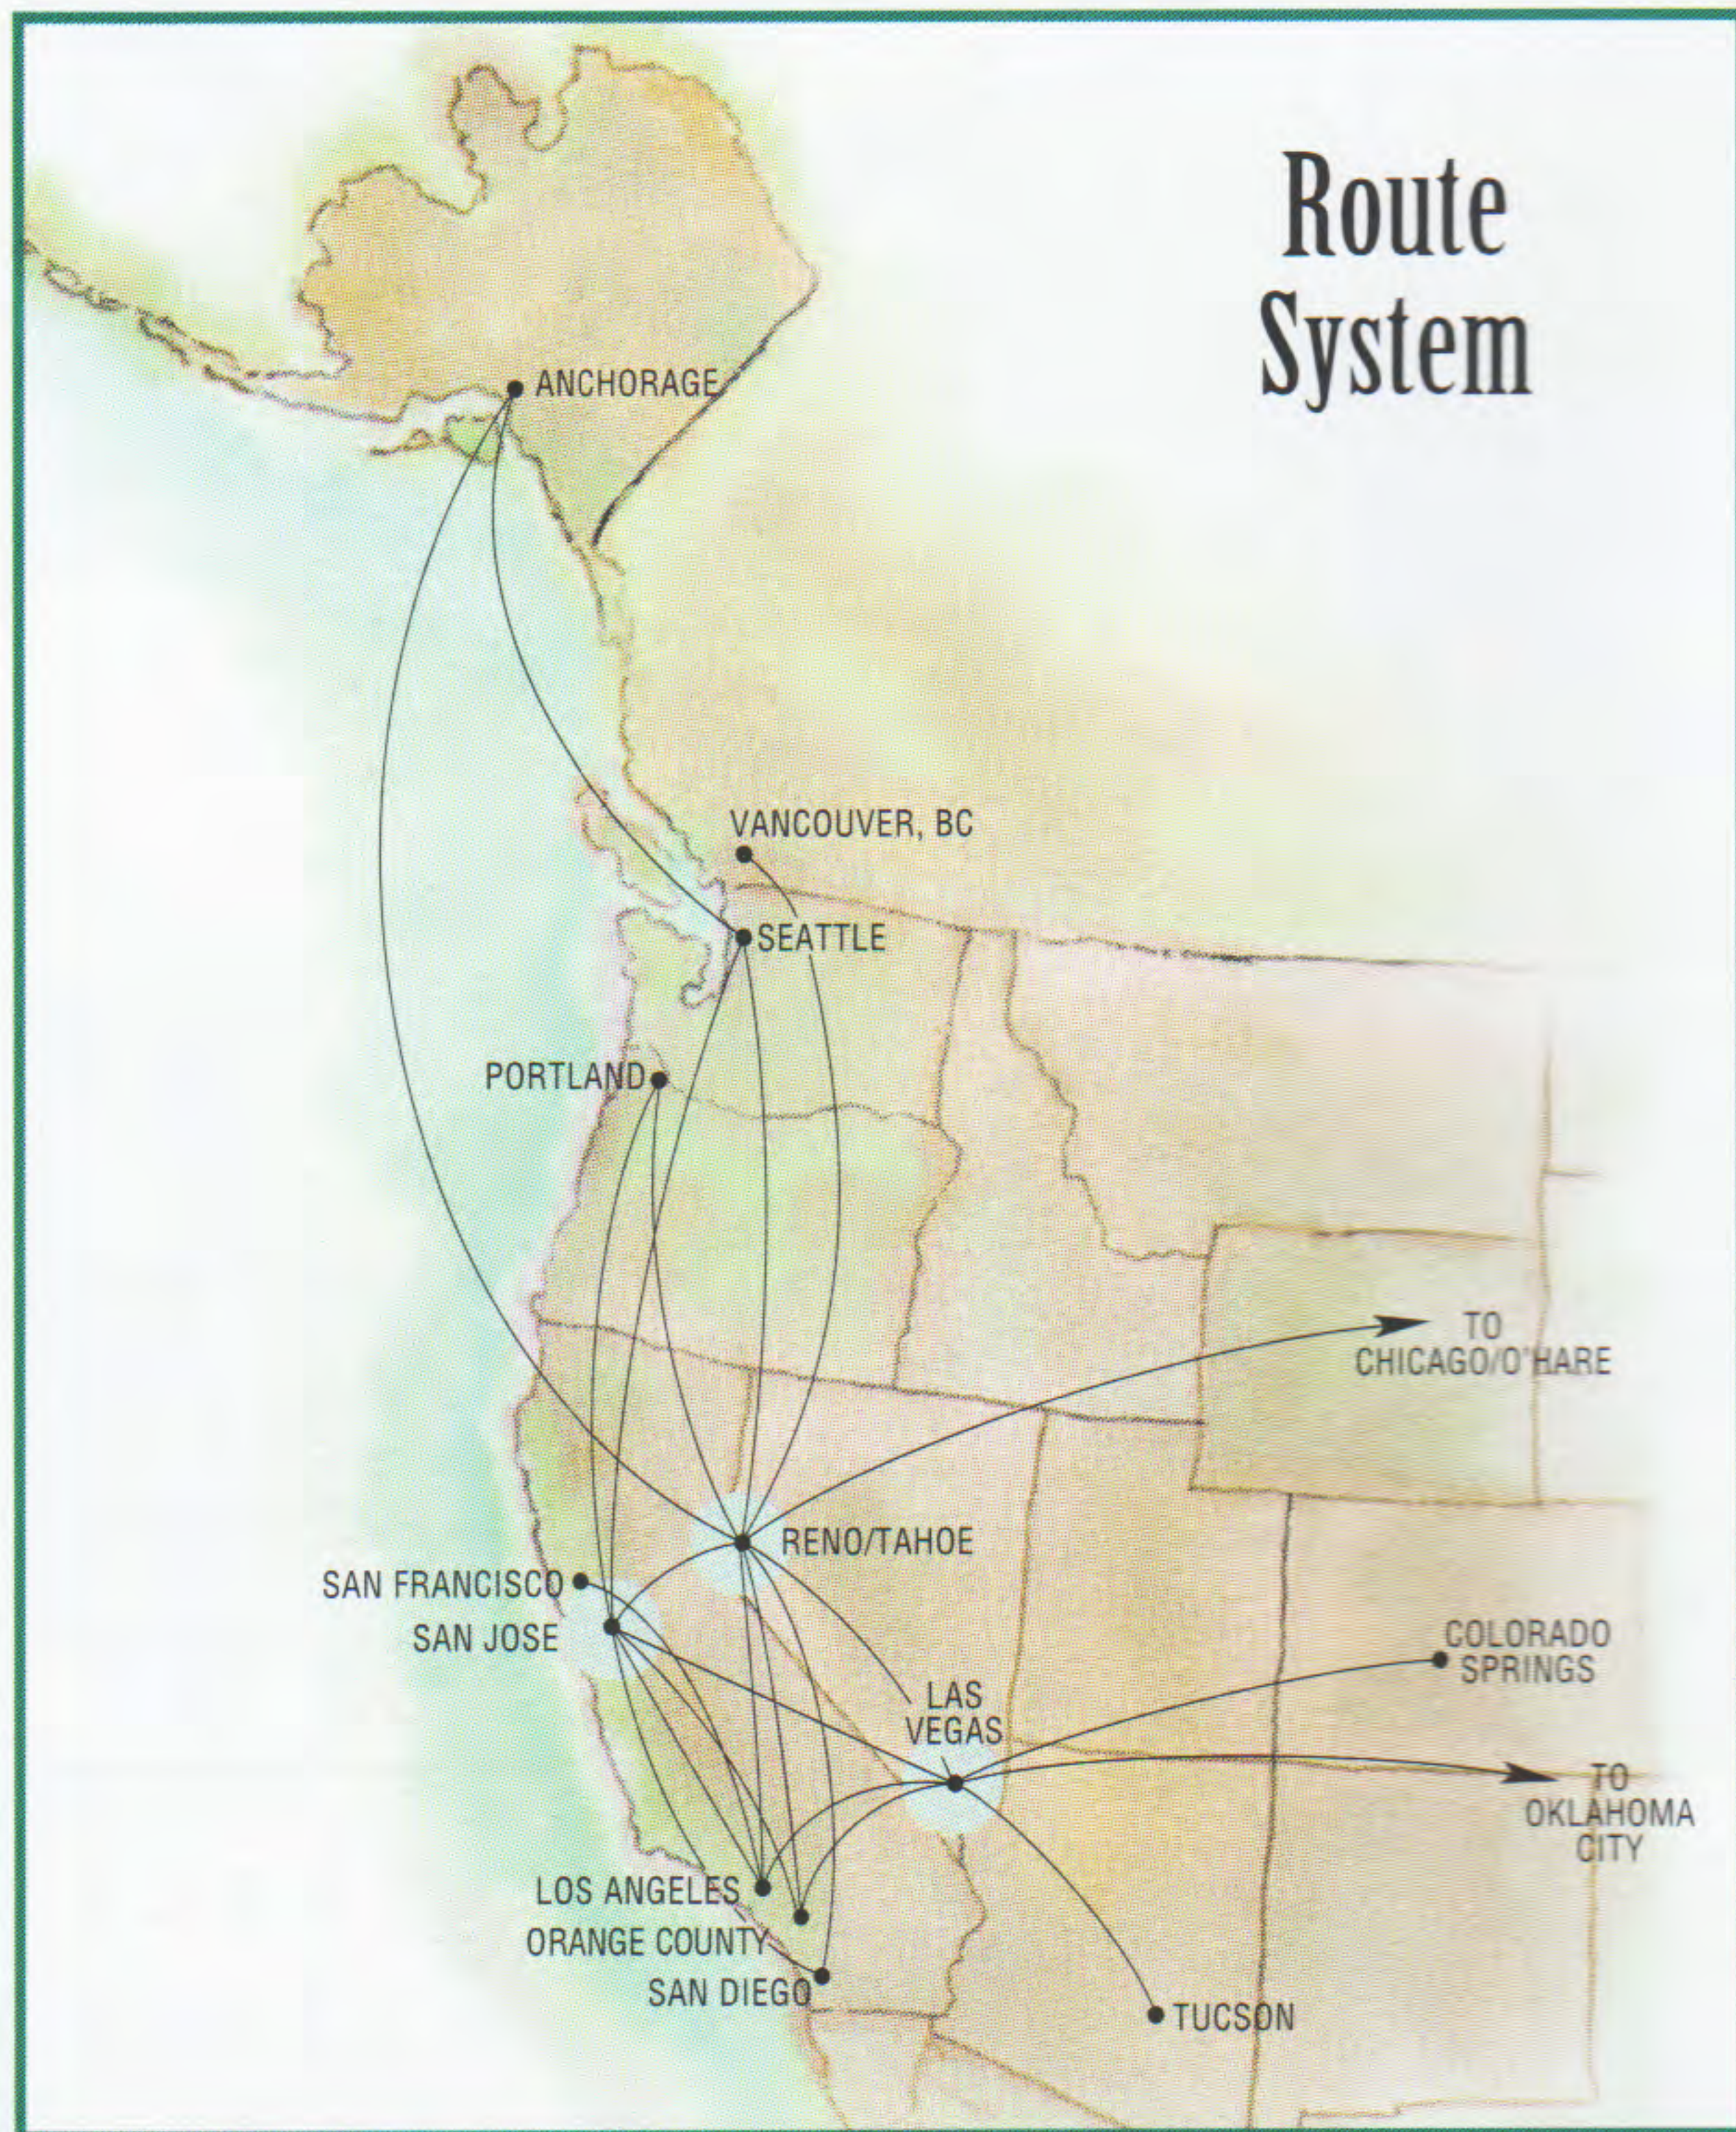

Book Online
www.renoair.com **NOW!**

Thank you
for selecting
Reno Air™

For Reservations and Information