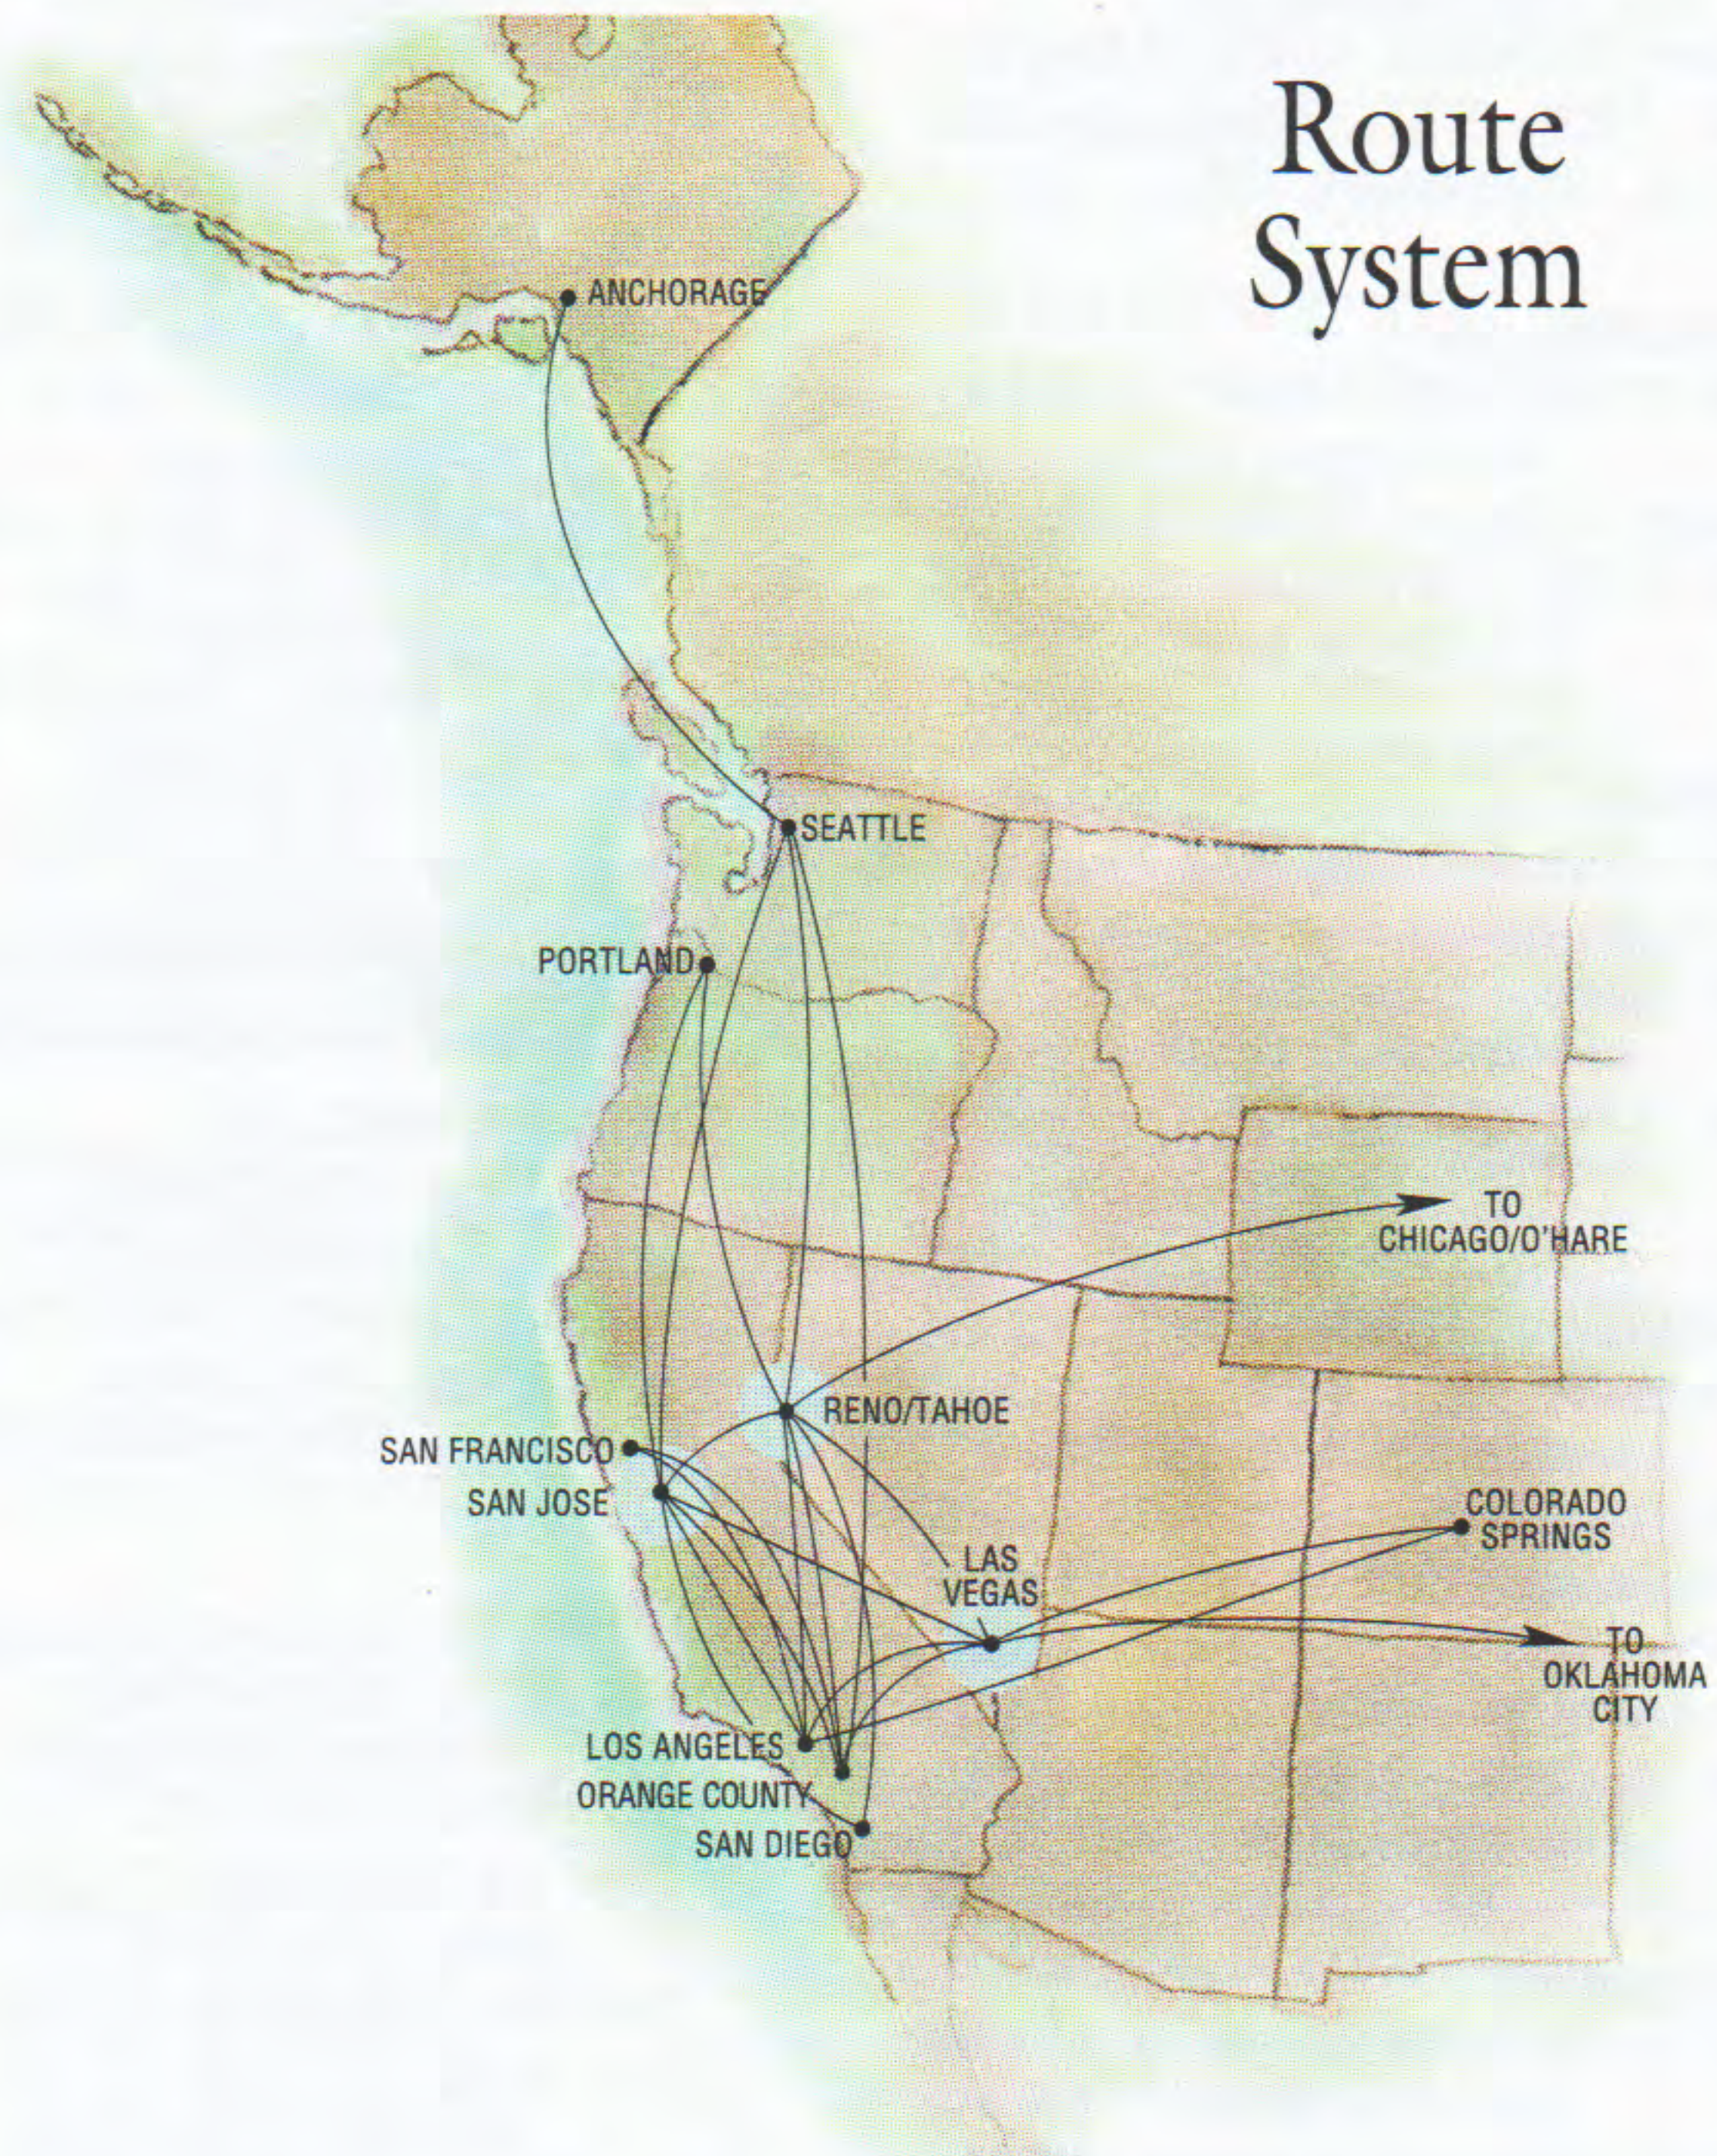

Reno Air
QUICK ESCAPE®
vacations

Exciting vacation packages

Round-trip airfare & hotel included

Ski packages

in the Reno/Tahoe area

Theme park packages

in Southern California

RenoAir^{TM}

To book your package call 1-800-RENO-747
or contact your local travel agent.

maps

Destinations

Route System