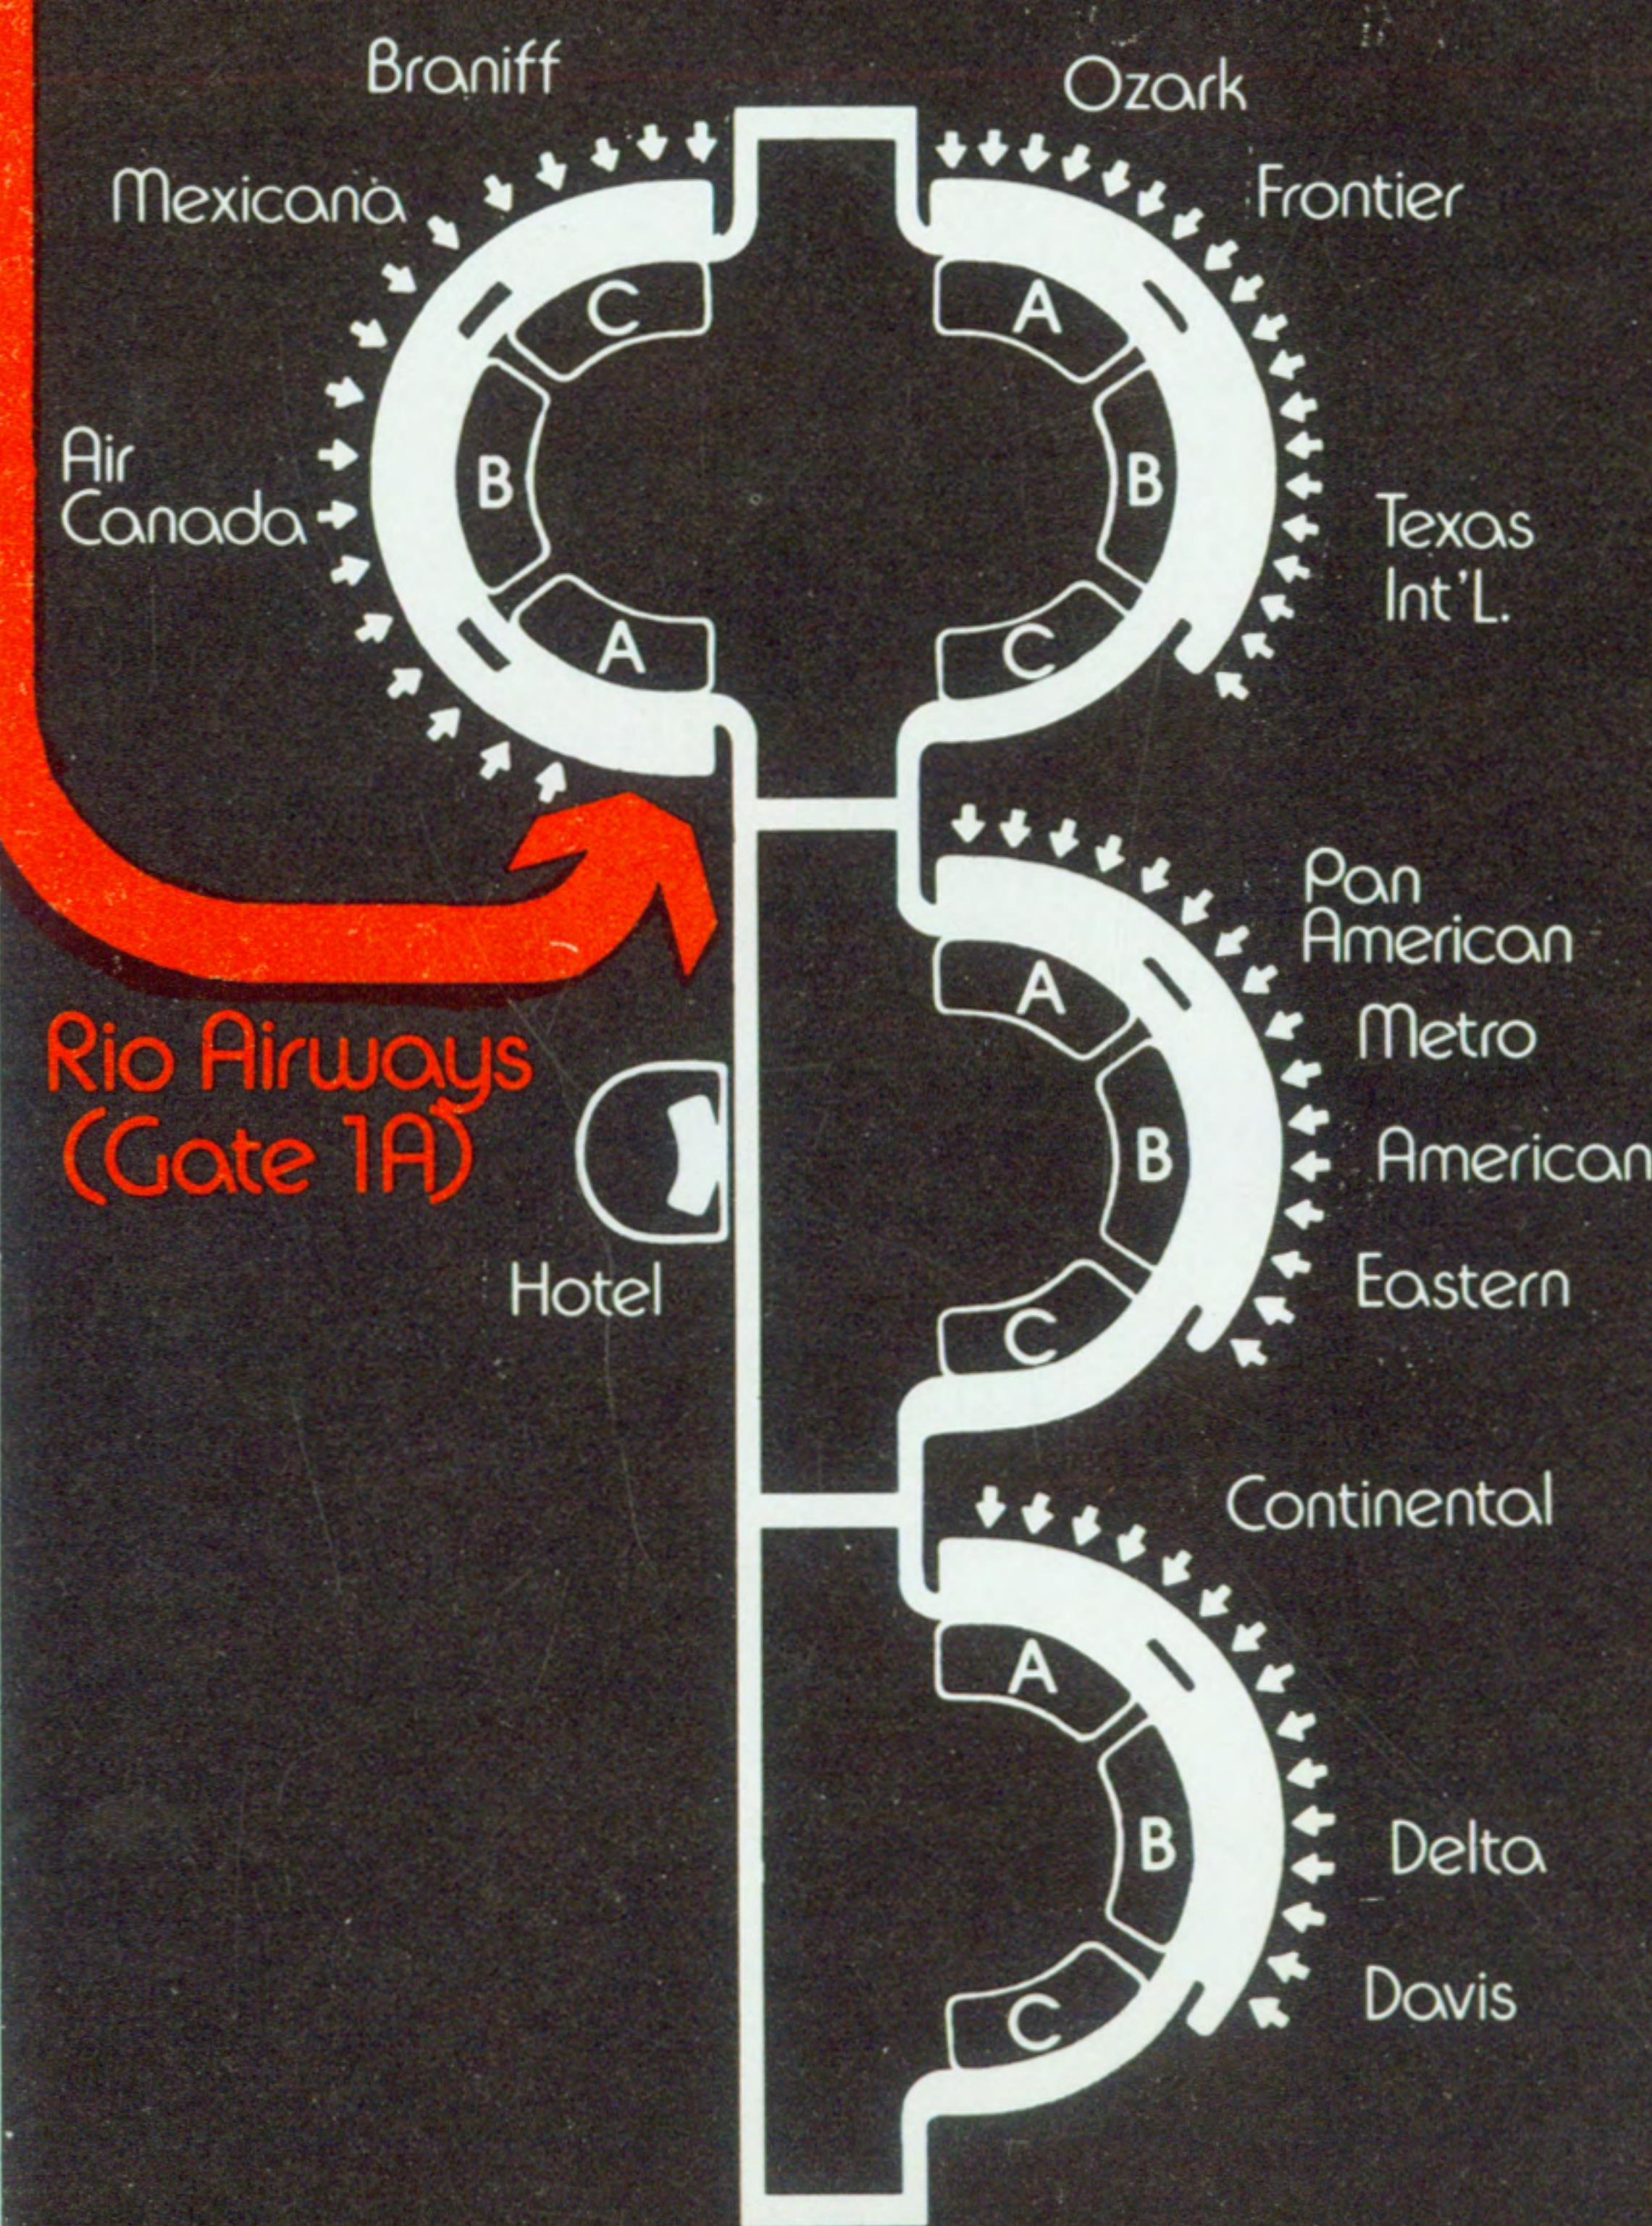

Effective August 1, 1976

your
first step
to everywhere!

RIO AIRWAYS 

FLIGHT TIMETABLE

DALLAS-FORT WORTH
KILLEEN-FORT HOOD
TEMPLE
WACO
WICHITA FALLS-SHEPPARD A.F.B.

Your first step to everywhere!

RIO AIRWAYS 

Effective August 1, 1976

Your first step to everywhere!

RIO AIRWAYS 

**FLIGHT
TIMETABLE**

DALLAS-FORT WORTH
KILLEEN-FORT HOOD
TEMPLE
WACO
WICHITA FALLS-SHEPPARD A.F.B.

DALLAS-FORT WORTH
REGIONAL AIRPORT

from DALLAS-FORT WORTH