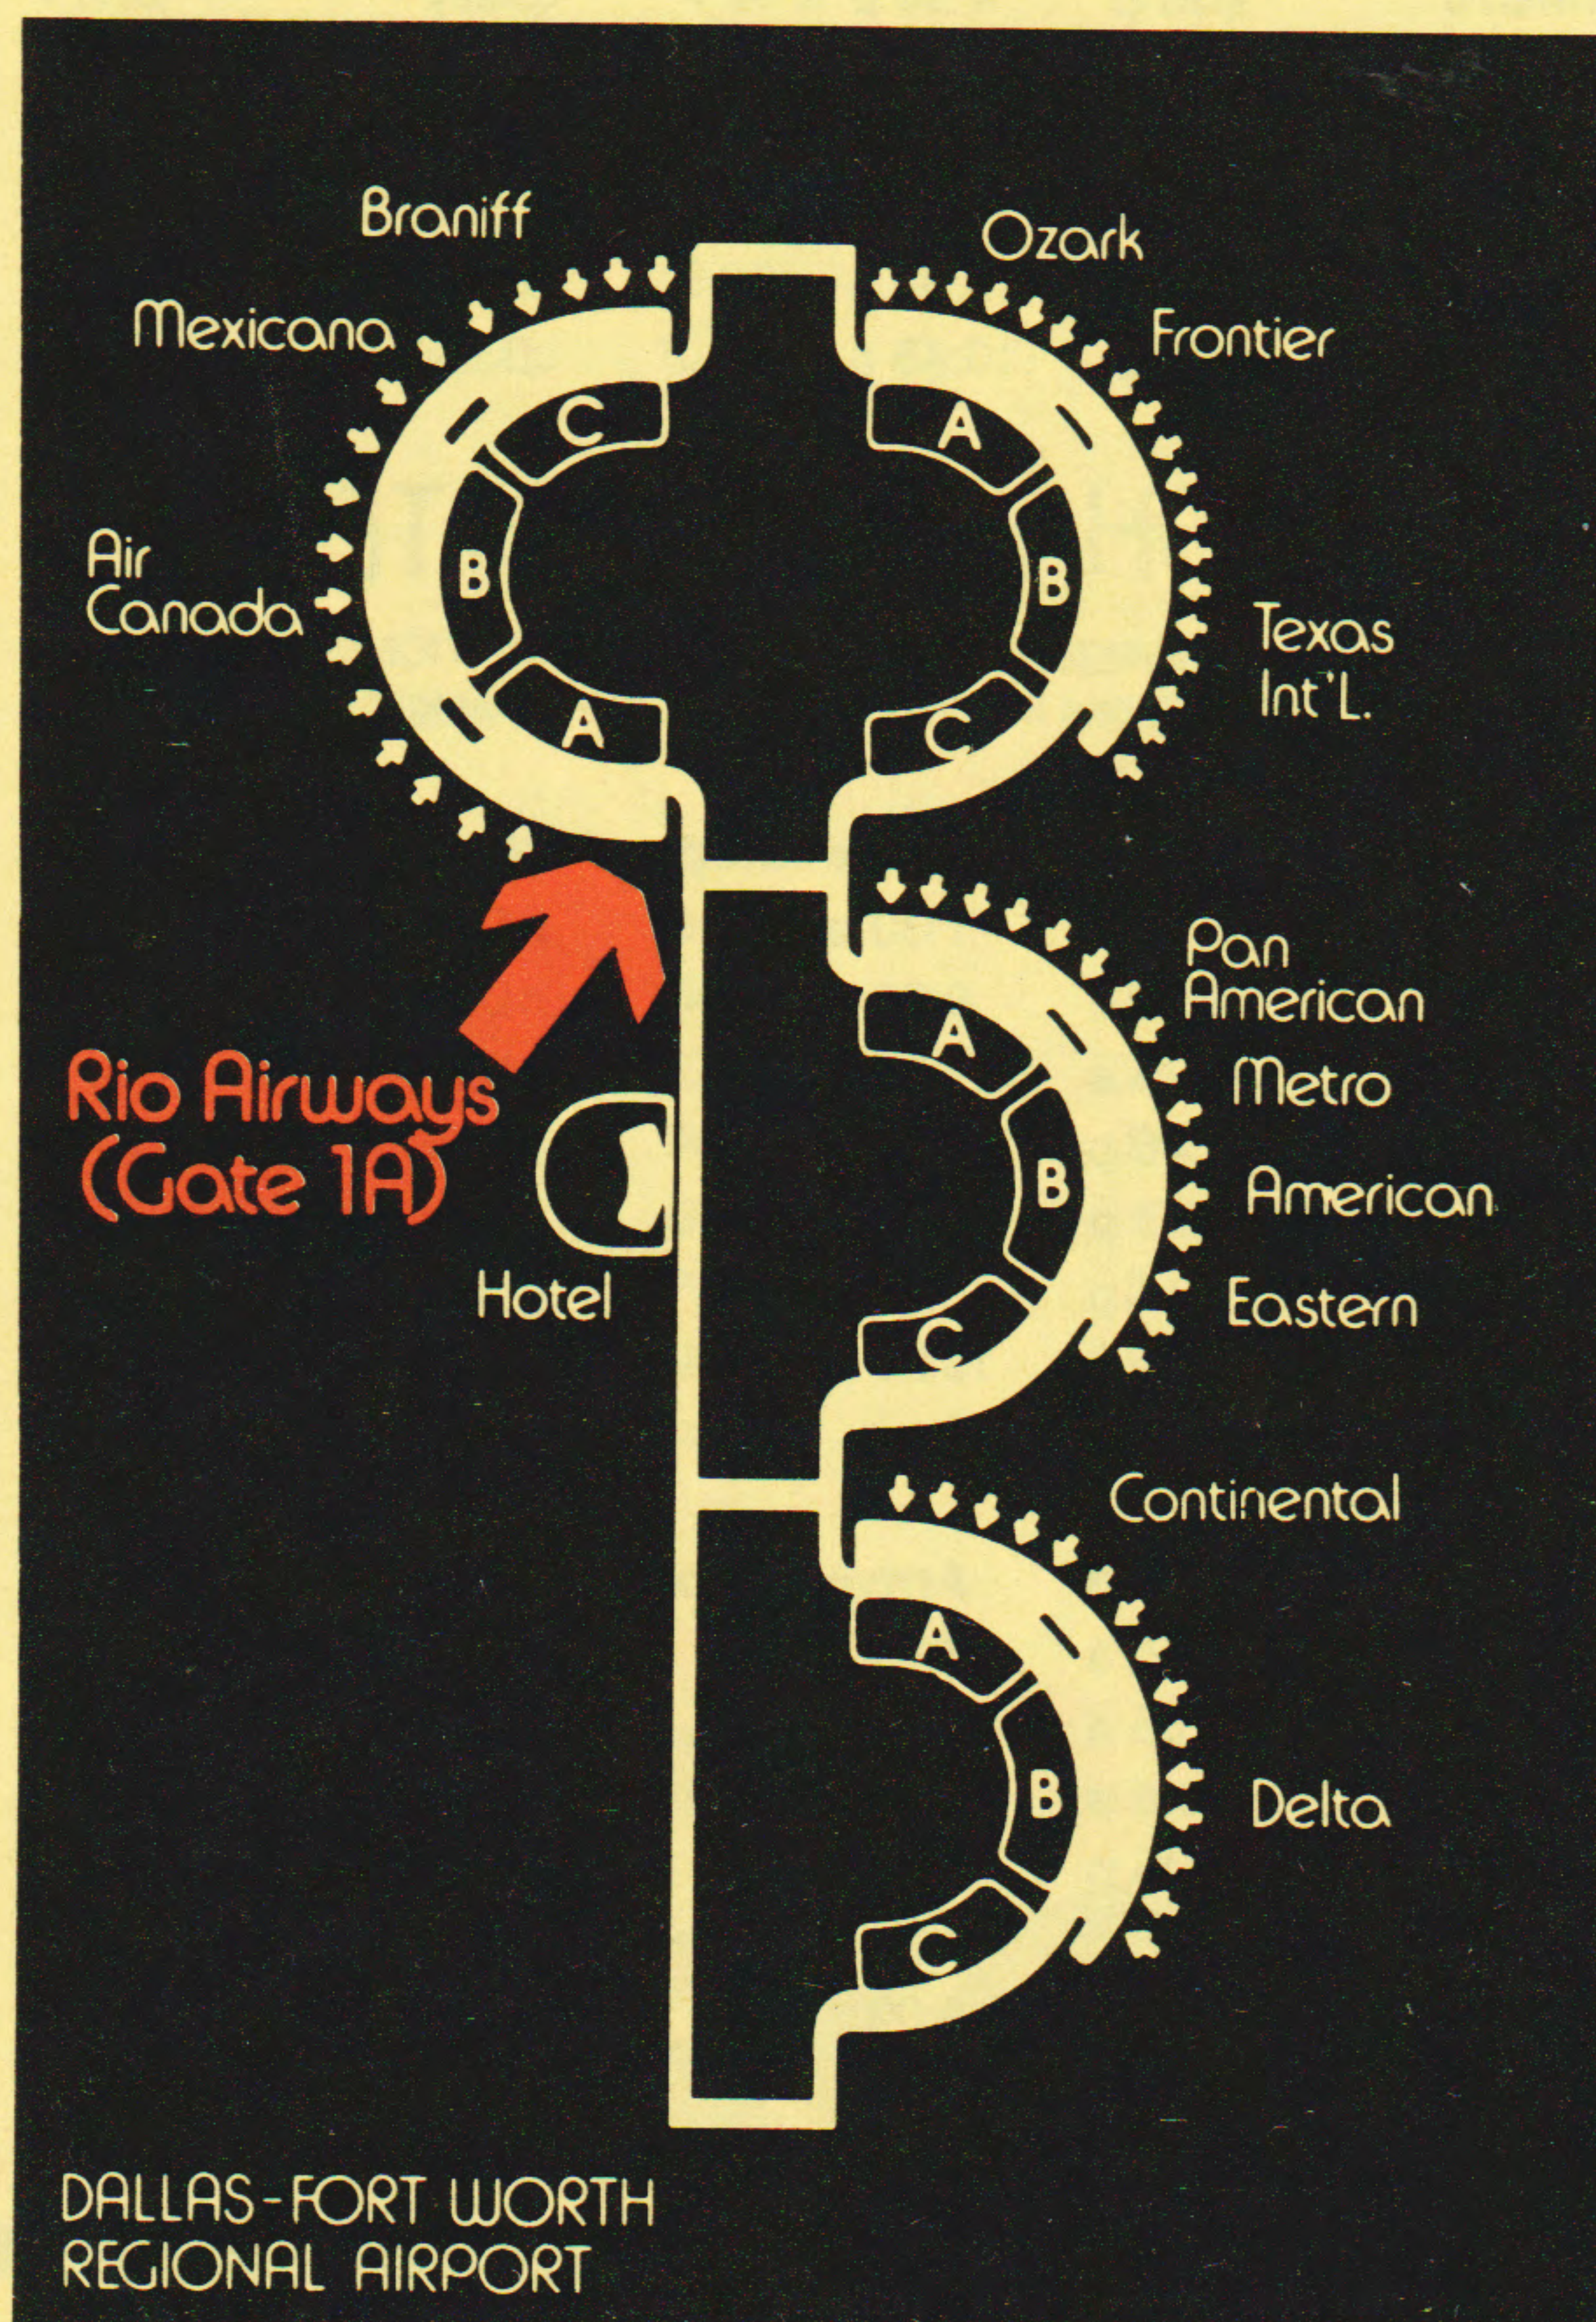

To WICHITA FALLS-SHEPPARD A.F.B.

Flight	Depart	Arrive	Stops	Freq.	Equip.
662	7:40 a	8:30 a	0	Daily	DHT
664	10:10 a	11:00 a	0	Daily	DHT
666	12:35 p	1:25 p	0	Daily	DHT
668	1:50 p	2:35 p	0	Daily	BET
670	3:10 p	4:00 p	0	Daily	DHT
672	4:20 p	5:05 p	0	Daily	BET
674	5:40 p	6:30 p	0	Daily	DHT
676	6:50 p	7:35 p	0	Daily	BET
678	8:10 p	9:00 p	0	Daily	DHT
680	10:00 p	10:45 p	0	Daily	BET

To TEMPLE

Flight	Depart	Arrive	Stops	Freq.	Equip.
801	7:55 a	8:40 a	0	Daily	BET
803	10:20 a	11:05 a	0	Daily	BET
805	12:40 p	1:25 p	0	Daily	BET
807	3:00 p	3:45 p	0	Daily	BET
809	6:10 p	6:55 p	0	Daily	BET
811	8:30 p	9:15 p	0	Daily	BET
813	10:45 p	11:30 p	0	Daily	BET

To BRYAN-COLLEGE STATION

Flight	Depart	Arrive	Stops	Freq.	Equip.
101	8:10 a	9:05 a	0	Daily	BET
103	10:00 a	11:00 a	0	Ex. Sat.	CN4
105	11:30 a	12:25 a	0	Daily	BET
107	1:00 p	2:00 p	0	Ex. Sat.	CN4
109	2:30 p	3:25 p	0	Daily	BET
111	4:00 p	5:00 p	0	Ex. Sat.	CN4
115	5:30 p	6:25 p	0	Daily	BET
117	7:30 p	8:30 p	0	Ex. Sat.	CN4
119	9:20 p	10:15 p	0	Daily	BET

from DALLAS-FORT WORTH

RESERVATIONS 574-2855
Air Freight 574-4435
Baggage 574-4437

To WACO

Flight	Depart	Arrive	Stops	Freq.	Equip.
403	8:05 a	8:45 a	0	Daily	DHT
405	9:15 a	9:55 a	0	Ex. Sat. Sun.	DHT
407	10:30 a	11:10 a	0	Daily	DHT
409	11:45 a	12:25 p	0	Daily	DHT
411	12:55 p	1:35 p	0	Daily	DHT
413	2:15 p	2:55 p	0	Daily	DHT
415	3:30 p	4:10 p	0	Daily	DHT
417	4:45 p	5:25 p	0	Daily	DHT
419	6:00 p	6:40 p	0	Daily	DHT
421	7:15 p	7:55 p	0	Daily	DHT
423	8:35 p	9:15 p	0	Daily	DHT
425	9:55 p	10:35 p	0	Daily	DHT