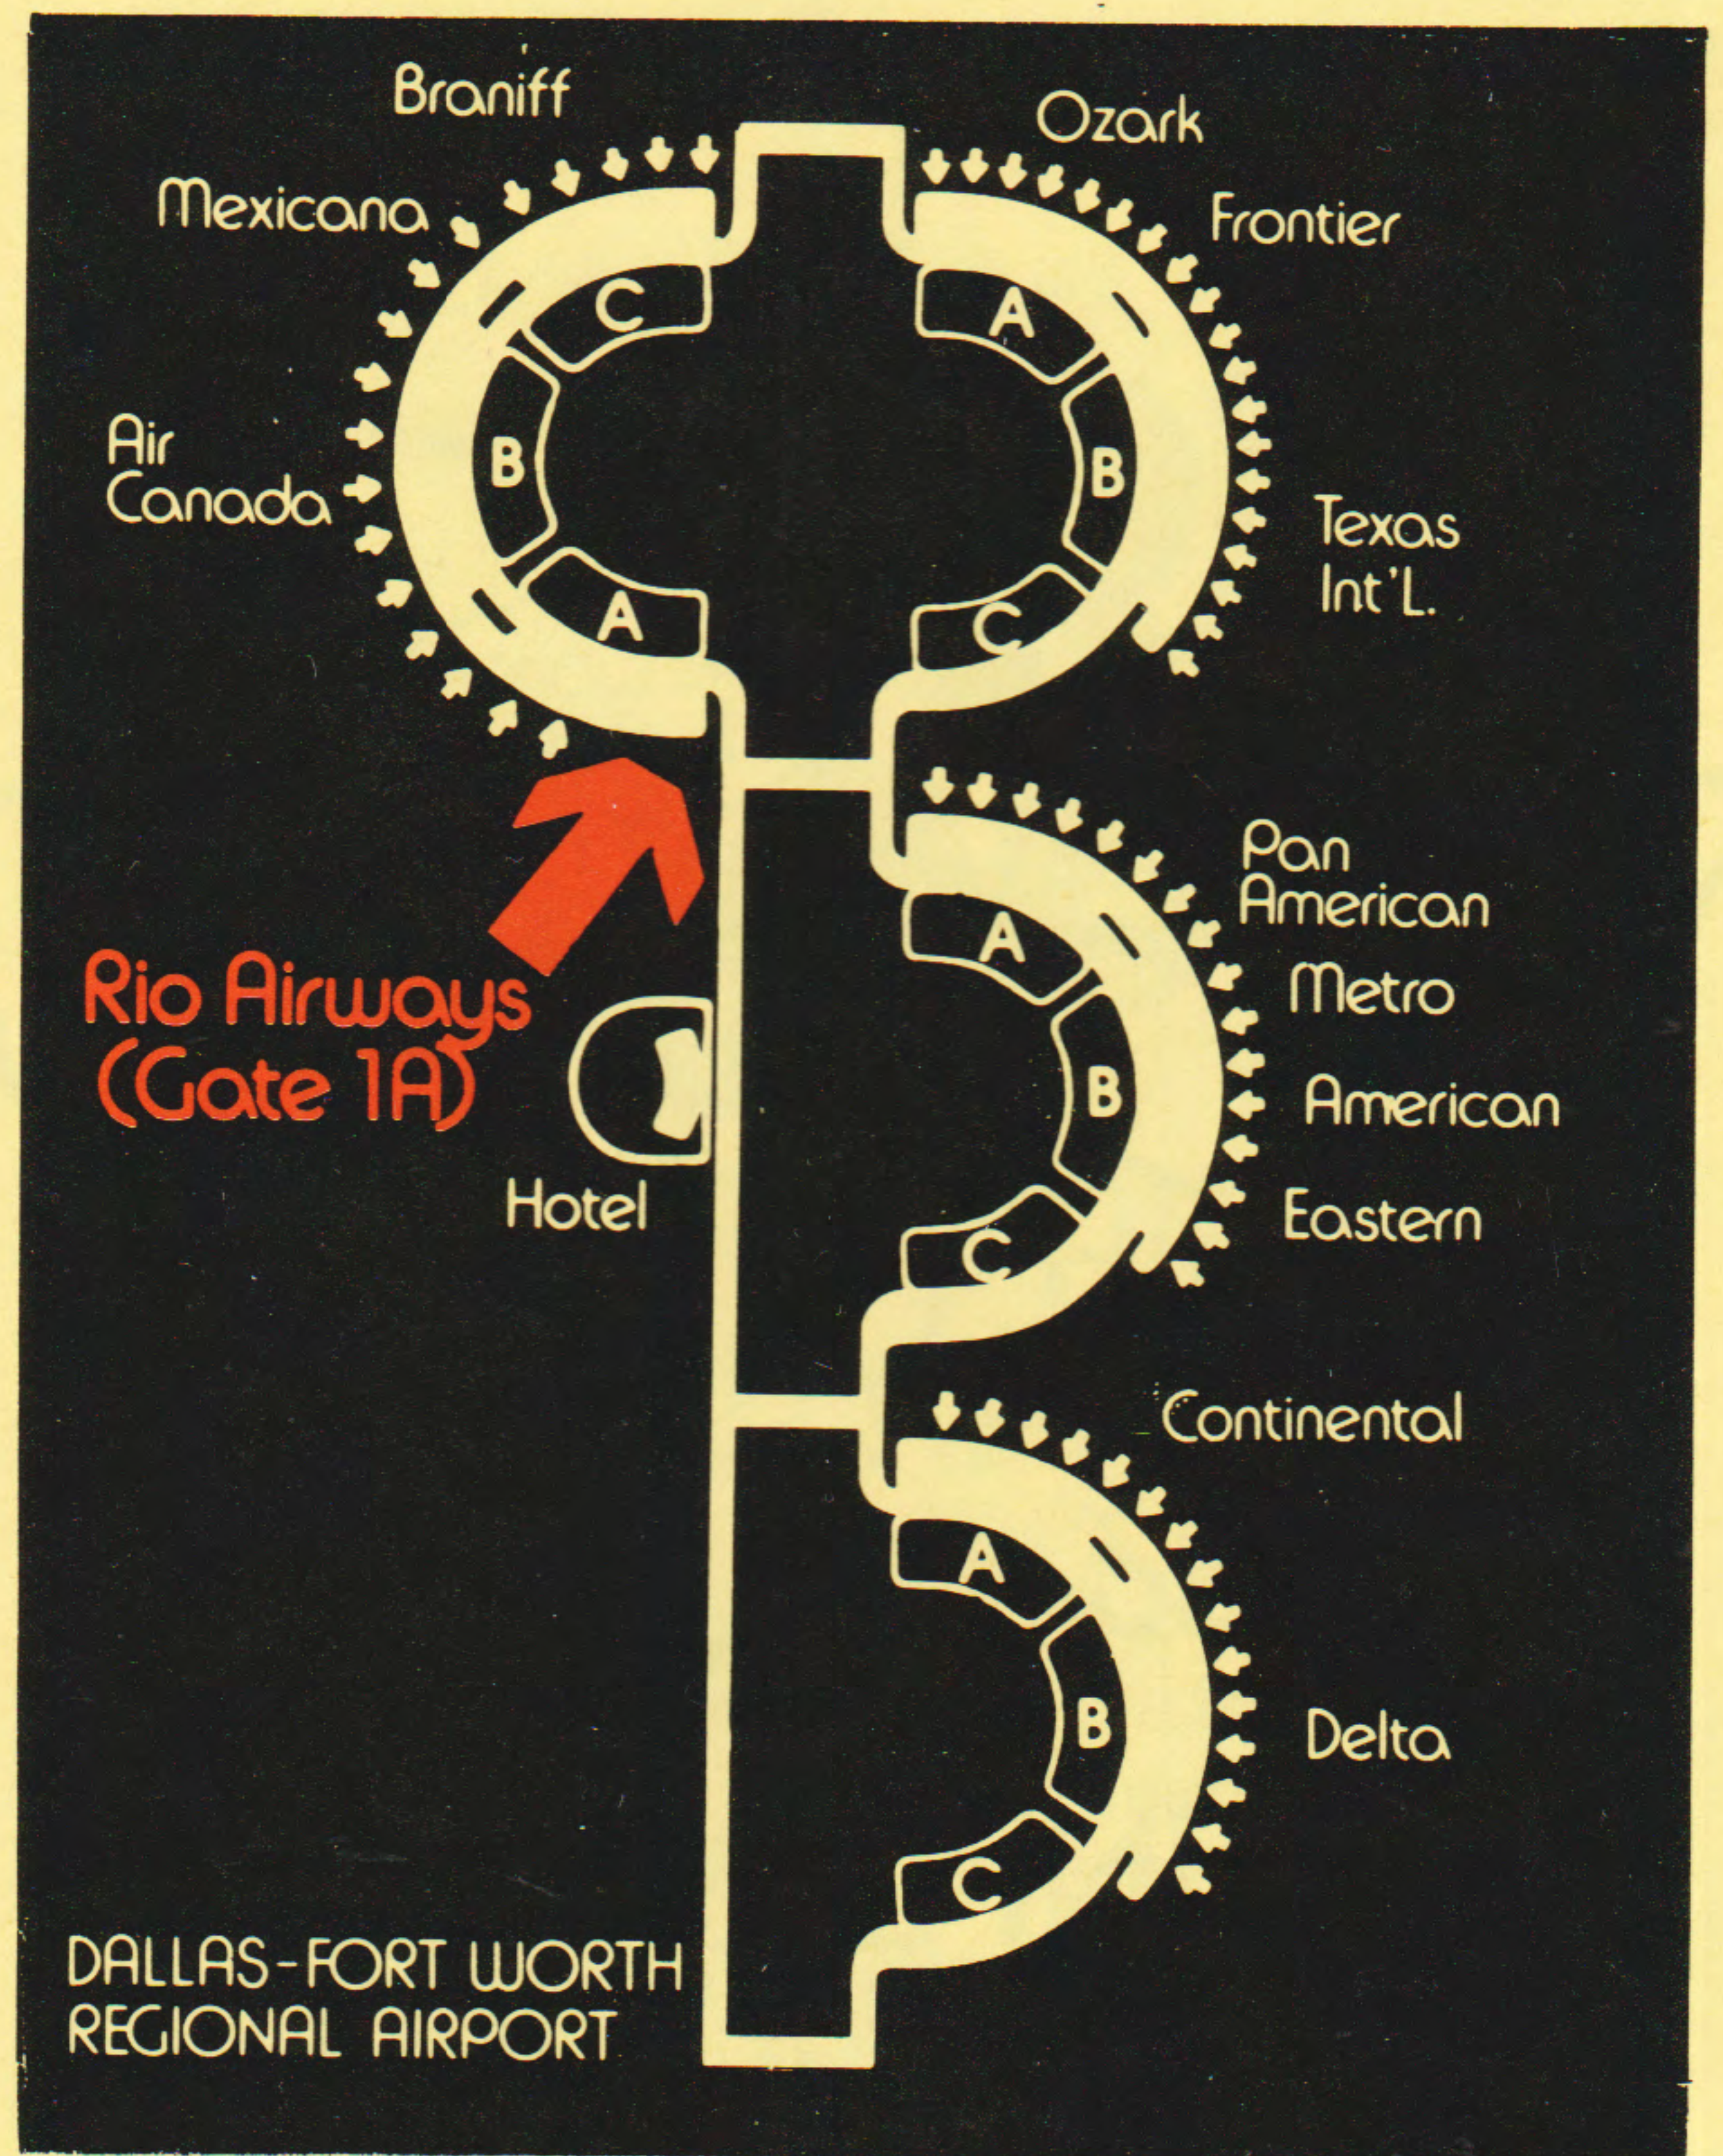

To DALLAS-FORT WORTH

Flight	Depart	Arrive	Stops	Freq.	Equip.
661	6:20 a	7:10 a	0	Daily	DHT
663	8:50 a	9:40 a	0	Daily	DHT
665	11:20 a	12:10 p	0	Daily	DHT
667	12:40 p	1:25 p	0	Daily	BET
669	1:50 p	2:40 p	0	Daily	DHT
671	3:10 p	3:55 p	0	Daily	BET
673	4:20 p	5:10 p	0	Daily	DHT
675	5:40 p	6:25 p	0	Daily	BET
677	6:50 p	7:40 p	0	Daily	DHT
679	8:10 p	8:55 p	0	Daily	BET

To KILLEEN-FORT HOOD

Flight	Depart	Arrive	Stops	Freq.	Equip.
661/201	6:20 a	9:00 a	1	Daily	DHT
663/205	8:50 a	11:40 a	1	Daily	DHT
665/209	11:20 a	2:25 p	1	Daily	DHT
669/211	1:50 p	3:50 p	1	Daily	DHT
671/213	3:10 p	5:15 p	1	Daily	BET/DHT
673/215	4:20 p	6:35 p	1	Daily	DHT
675/217	5:40 p	7:55 p	1	Daily	BET/DHT
677/219	6:50 p	9:20 p	1	Daily	DHT
679/221	8:10 p	10:40 p	1	Daily	BET/DHT

To TEMPLE

Flight	Depart	Arrive	Stops	Freq.	Equip.
661/801	6:20 a	8:40 a	1	Daily	DHT/BET
663/803	8:50 a	11:05 a	1	Daily	DHT/BET
665/805	11:20 a	1:25 p	1	Daily	DHT/BET
669/807	1:50 p	3:45 p	1	Daily	DHT/BET
673/809	4:20 p	6:55 p	1	Daily	DHT/BET
677/811	6:50 p	9:15 p	1	Daily	DHT/BET
679/813	8:10 p	11:30 p	1	Daily	BET/BET

To WACO

Flight	Depart	Arrive	Stops	Freq.	Equip.
661/441	6:20 a	8:30 a	1	Daily	DHT/DHT
663/445	8:50 a	10:40 a	1	Daily	DHT/DHT
665/451	11:20 a	2:00 p	1	Daily	DHT/DHT
667/453	12:40 p	3:00 p	1	Daily	BET/DHT
669/455	1:50 p	4:05 p	1	Daily	DHT/DHT
671/457	3:10 p	5:10 p	1	Daily	BET/DHT
673/459	4:20 p	6:15 p	1	Daily	DHT/DHT
675/461	5:40 p	7:20 p	1	Daily	BET/DHT
677/465	6:50 p	9:30 p	1	Daily	DHT/DHT
679/467	8:10 p	10:55 p	1	Daily	BET/DHT