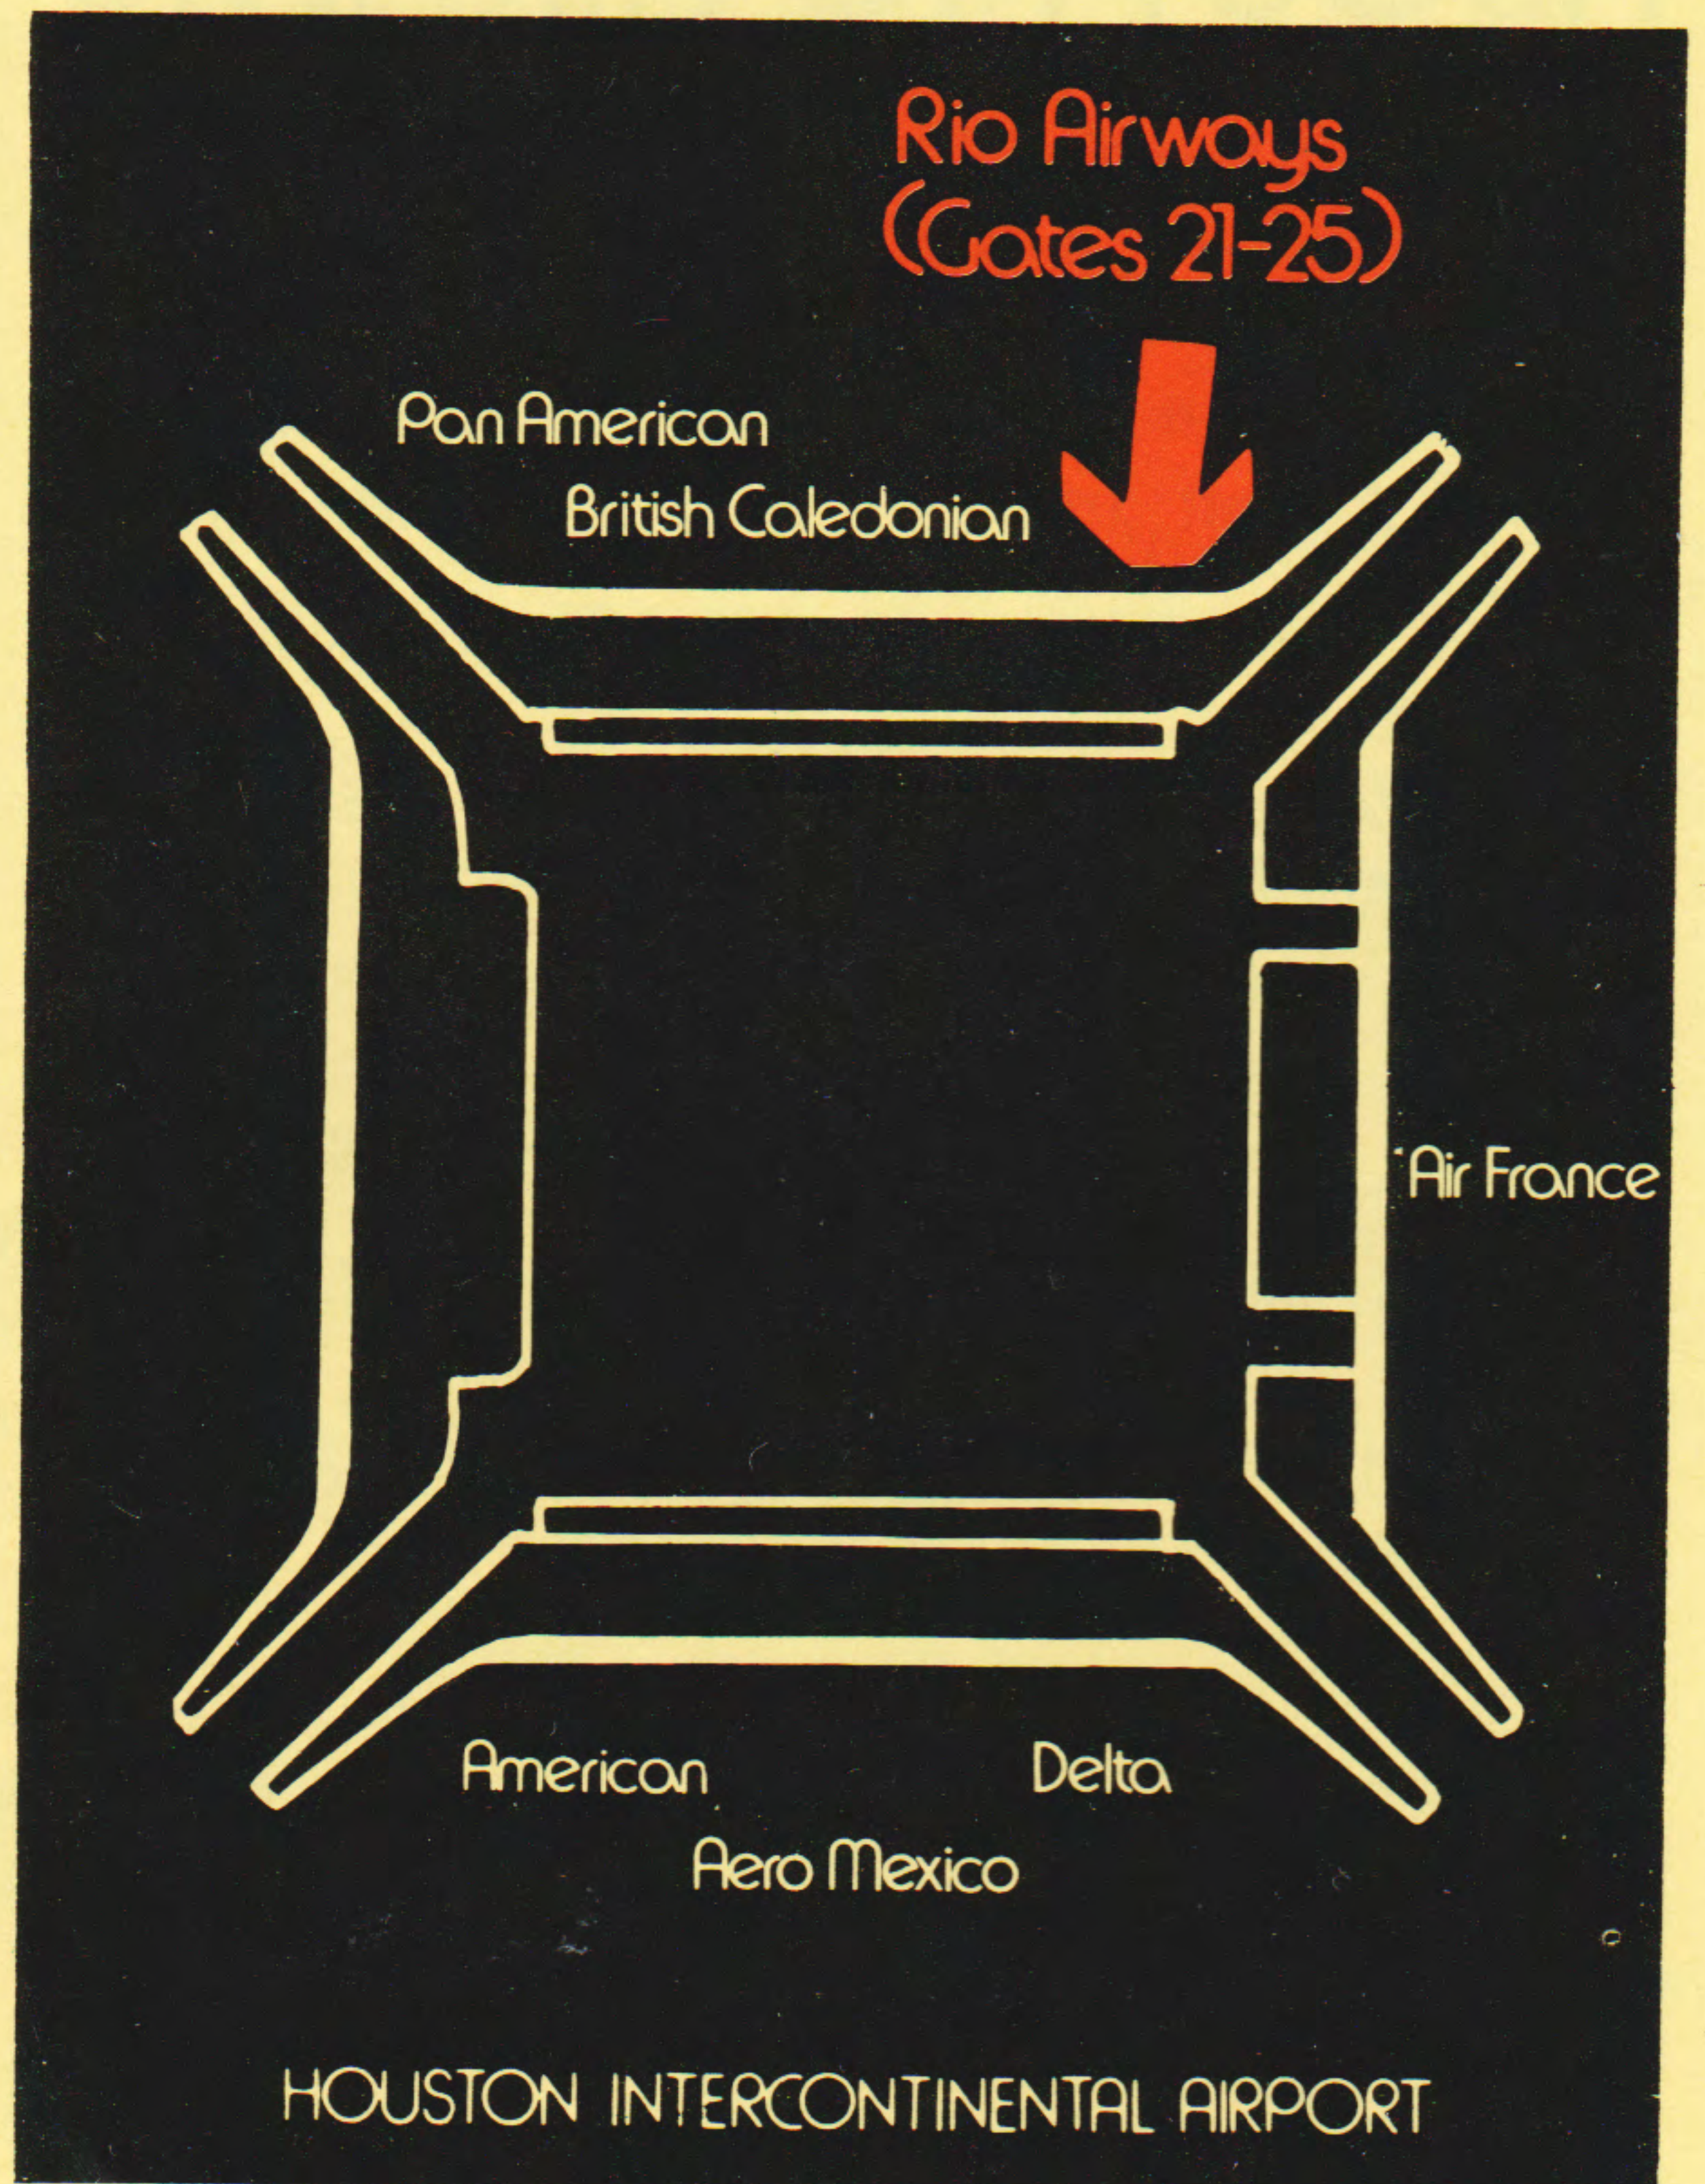

To DALLAS-FORT WORTH

Flight	Depart	Arrive	Stops	Freq.	Equip.
661	6:20 a	7:10 a	0	Daily	DHT
663	8:50 a	9:40 a	0	Daily	DHT
665	11:20 a	12:10 p	0	Daily	DHT
667	12:40 p	1:25 p	0	Daily	BET
669	1:50 p	2:40 p	0	Daily	DHT
671	3:10 p	3:55 p	0	Daily	BET
673	4:20 p	5:10 p	0	Daily	DHT
675	5:40 p	6:25 p	0	Daily	BET
677	6:50 p	7:40 p	0	Daily	DHT
679	8:10 p	8:55 p	0	Daily	BET

To KILLEEN-FORT HOOD

Flight	Depart	Arrive	Stops	Freq.	Equip.
661/201	6:20 a	9:00 a	1	Daily	DHT
663/205	8:50 a	11:40 a	1	Daily	DHT
665/209	11:20 a	2:25 p	1	Daily	DHT
669/211	1:50 p	3:50 p	1	Daily	DHT
671/213	3:10 p	5:15 p	1	Daily	BET/DHT
673/215	4:20 p	6:35 p	1	Daily	DHT
675/217	5:40 p	7:55 p	1	Daily	BET/DHT
677/219	6:50 p	9:20 p	1	Daily	DHT
679/221	8:10 p	10:40 p	1	Daily	BET/DHT

To TEMPLE

Flight	Depart	Arrive	Stops	Freq.	Equip.
661/801	6:20 a	8:40 a	1	Daily	DHT/BET
663/803	8:50 a	11:05 a	1	Daily	DHT/BET
665/805	11:20 a	1:25 p	1	Daily	DHT/BET
669/807	1:50 p	3:45 p	1	Daily	DHT/BET
673/809	4:20 p	6:55 p	1	Daily	DHT/BET
677/811	6:50 p	9:15 p	1	Daily	DHT/BET
679/813	8:10 p	11:30 p	1	Daily	BET/BET

To WACO

Flight	Depart	Arrive	Stops	Freq.	Equip.
661/441	6:20 a	8:30 a	1	Daily	DHT/DHT
663/445	8:50 a	10:40 a	1	Daily	DHT/DHT
665/451	11:20 a	2:00 p	1	Daily	DHT/DHT
667/453	12:40 p	3:00 p	1	Daily	BET/DHT
669/455	1:50 p	4:05 p	1	Daily	DHT/DHT
671/457	3:10 p	5:10 p	1	Daily	BET/DHT
673/459	4:20 p	6:15 p	1	Daily	DHT/DHT
675/461	5:40 p	7:20 p	1	Daily	BET/DHT
677/465	6:50 p	9:30 p	1	Daily	DHT/DHT
679/467	8:10 p	10:55 p	1	Daily	BET/DHT