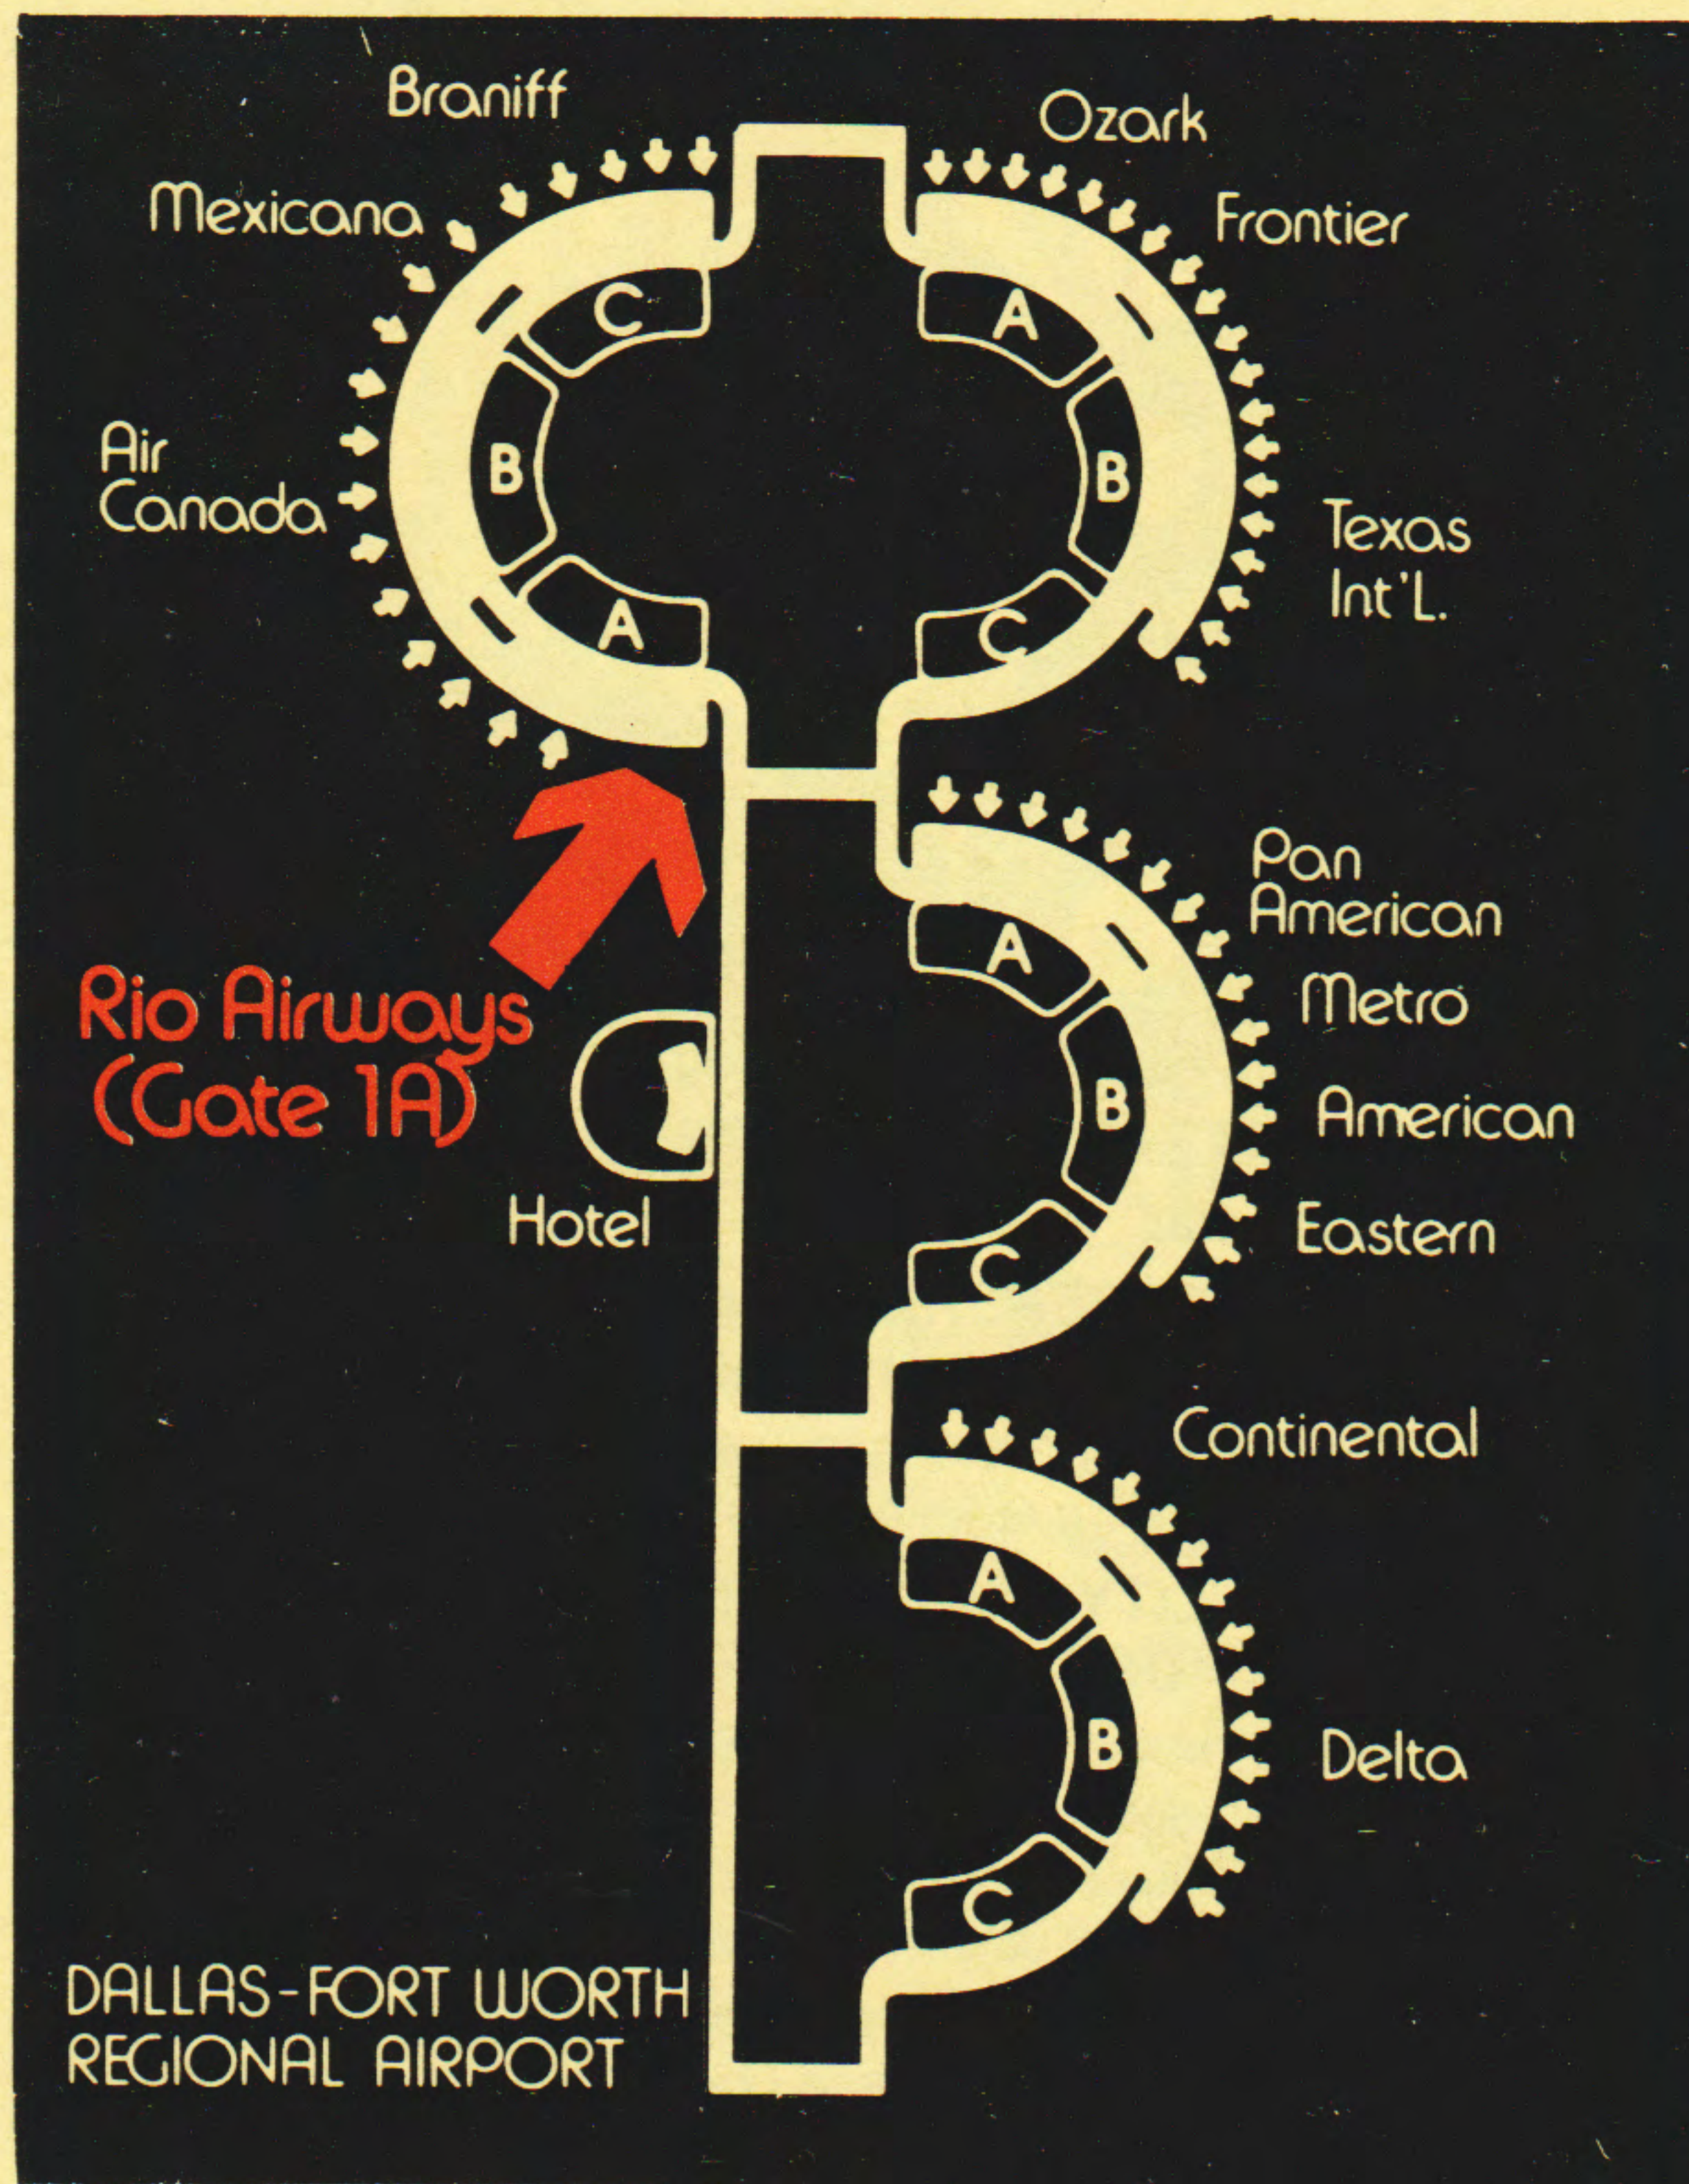

from WICHITA FALLS-SHEPPARD A.F.B.

RESERVATIONS 817/723-0966
Air Freight & Baggage 817/855-5202

to TEXARKANA

Flight	Depart	Arrive	Stops	Freq.	Equip.
601/502	6:20a	10:40a	1	Daily	DHT/BET
609/504	11:20a	1:20p	1	Daily	DHT/BET
613/506	1:50p	4:00p	1	Daily	DHT/BET
621/508	6:50p	10:00p	1	Daily	DHT/BET

to WACO

Flight	Depart	Arrive	Stops	Freq.	Equip.
601/441	6:20a	8:30a	1	Daily	DHT/DHT
603/443	7:45a	9:35a	1	Daily	DHT/DHT
605/445	8:50a	10:40a	1	Daily	DHT/DHT
607/449	10:15a	12:50p	1	Daily	DHT/DHT
609/451	11:20a	2:00p	1	Daily	DHT/DHT
611/453	12:45p	3:00p	1	Daily	DHT/DHT
613/455	1:50p	4:05p	1	Daily	DHT/DHT
615/457	3:15p	5:10p	1	Daily	DHT/DHT
617/459	4:20p	6:15p	1	Daily	DHT/DHT
619/461	5:45p	7:20p	1	Daily	DHT/DHT
621/465	6:50p	9:30p	1	Daily	DHT/DHT
623/467	8:15p	10:55p	1	Daily	DHT/DHT

your first step
to everywhere!