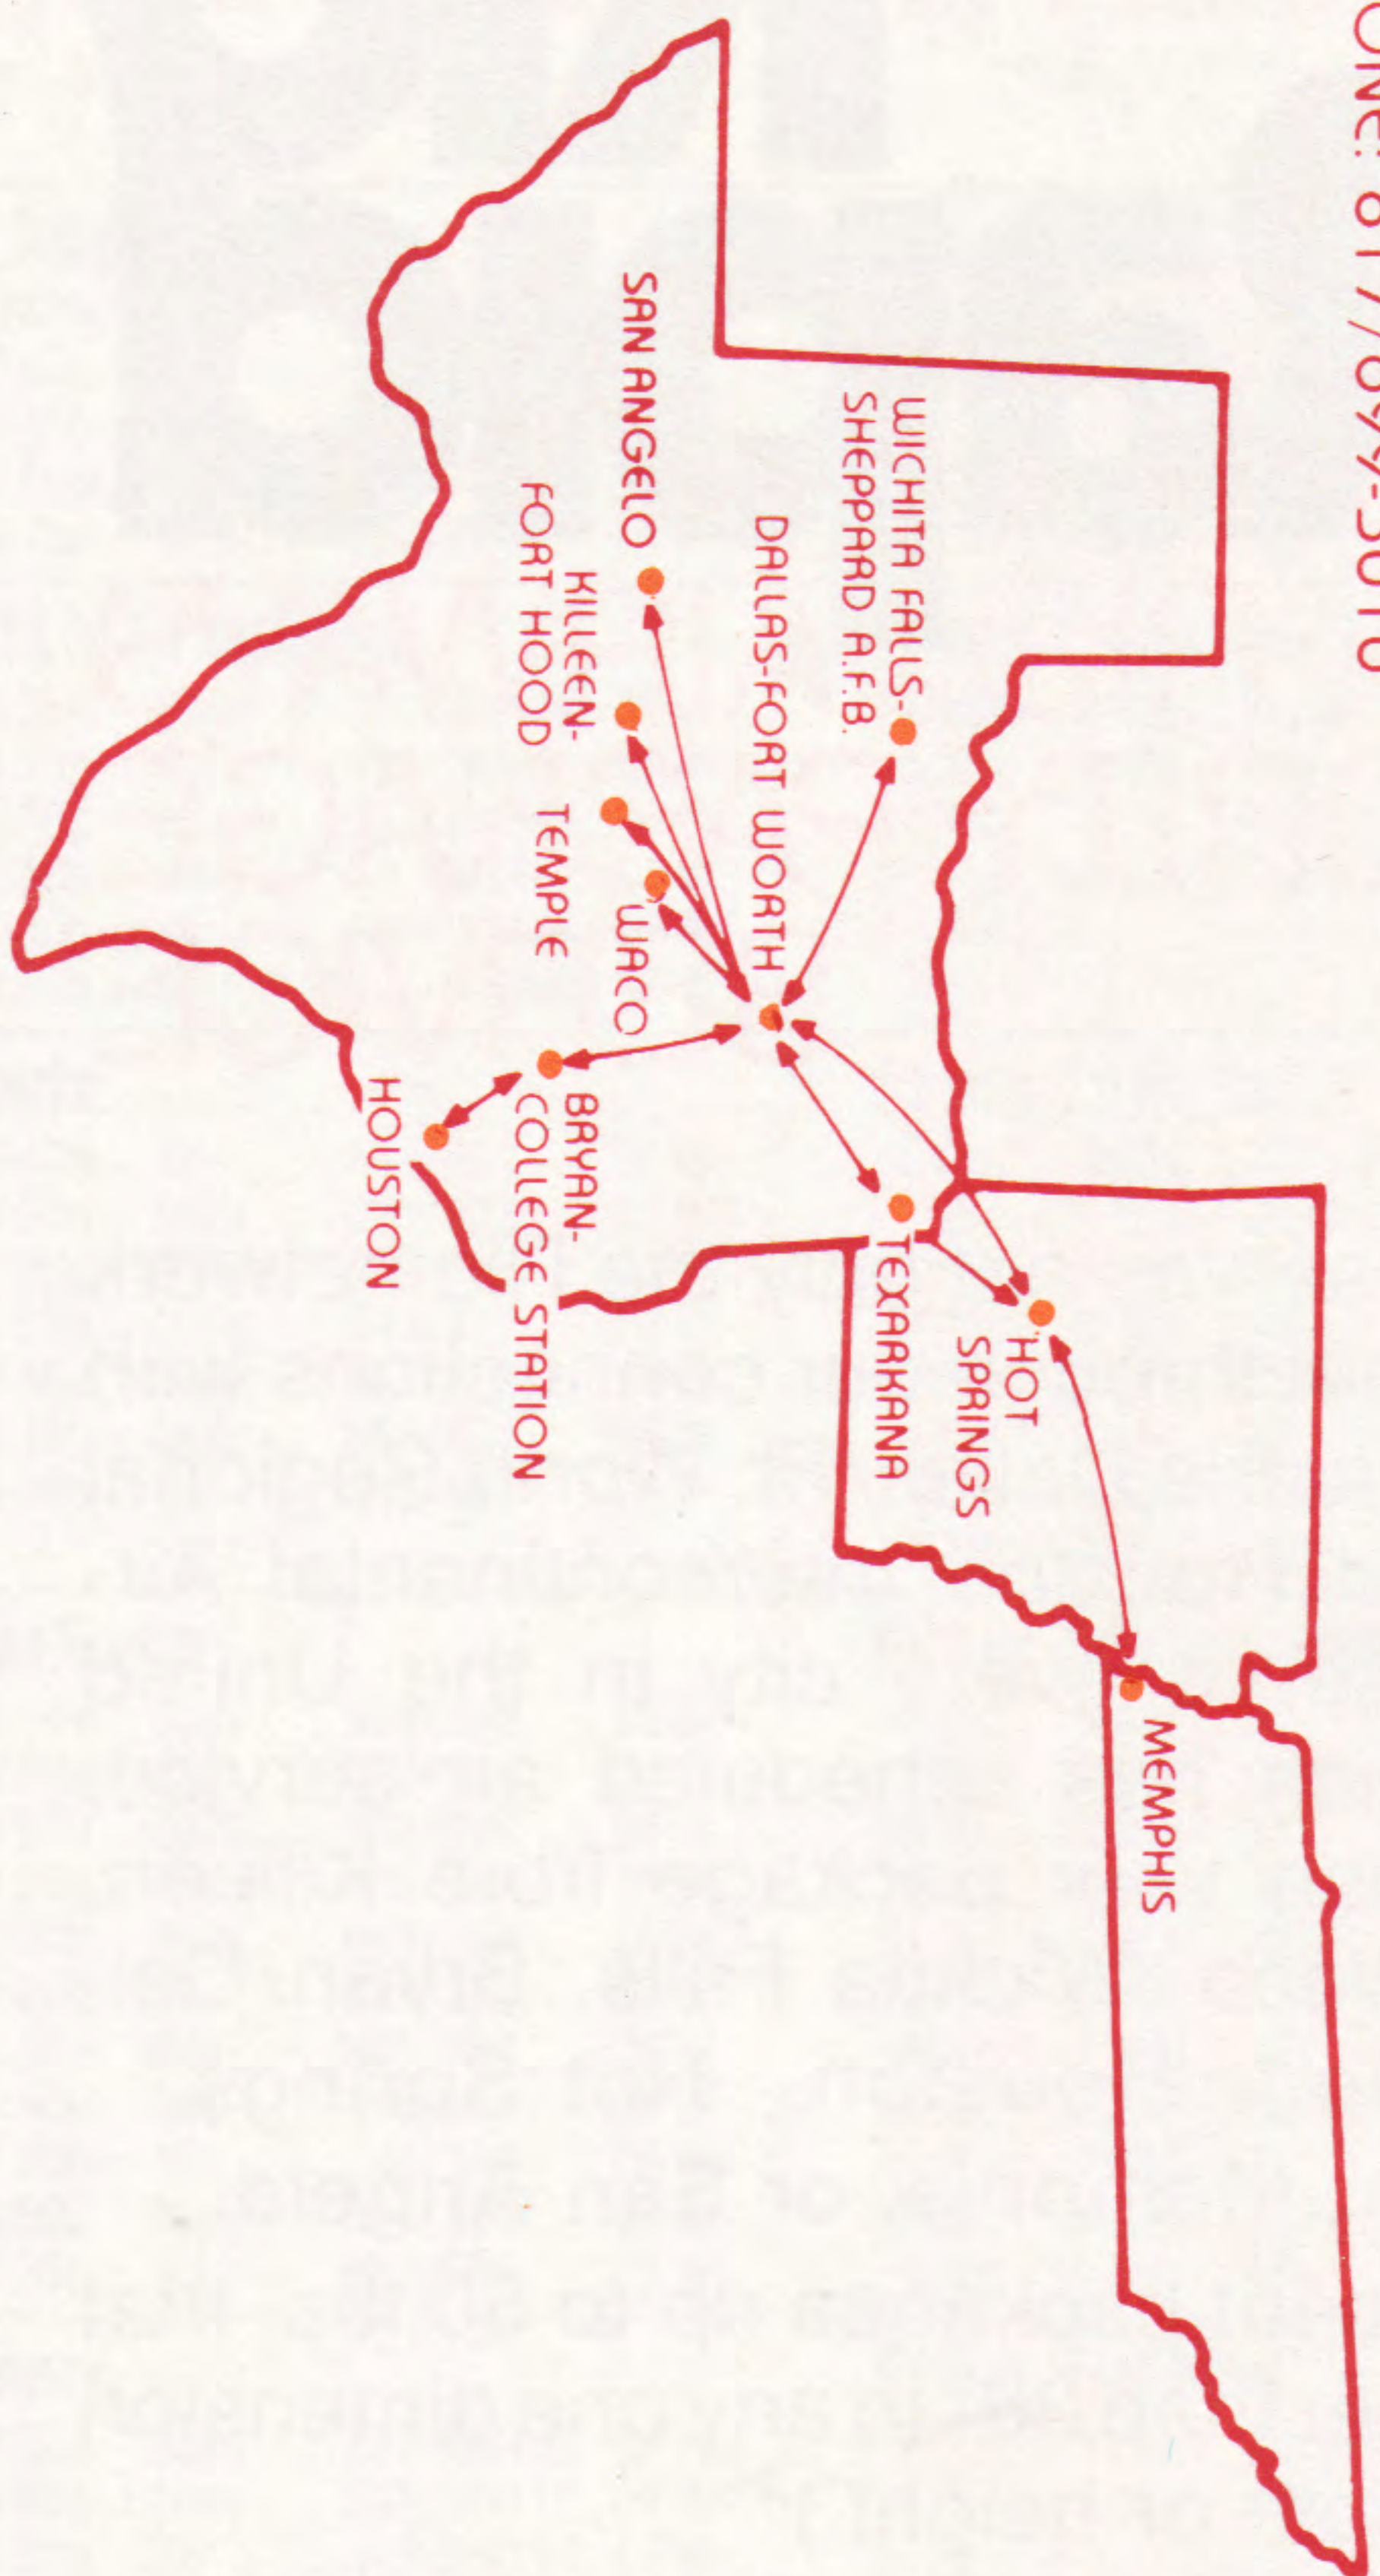

FLIGHT TIMETABLE

your first step
to everywhere!

Effective July 15, 1979

FLIGHT TIMETABLE

your first step
to everywhere!

Effective July 15, 1979

General Offices: KILLEEN MUNICIPAL AIRPORT
P.O. BOX 636, KILLEEN TEXAS 76541
TELEPHONE: 817/699-3010