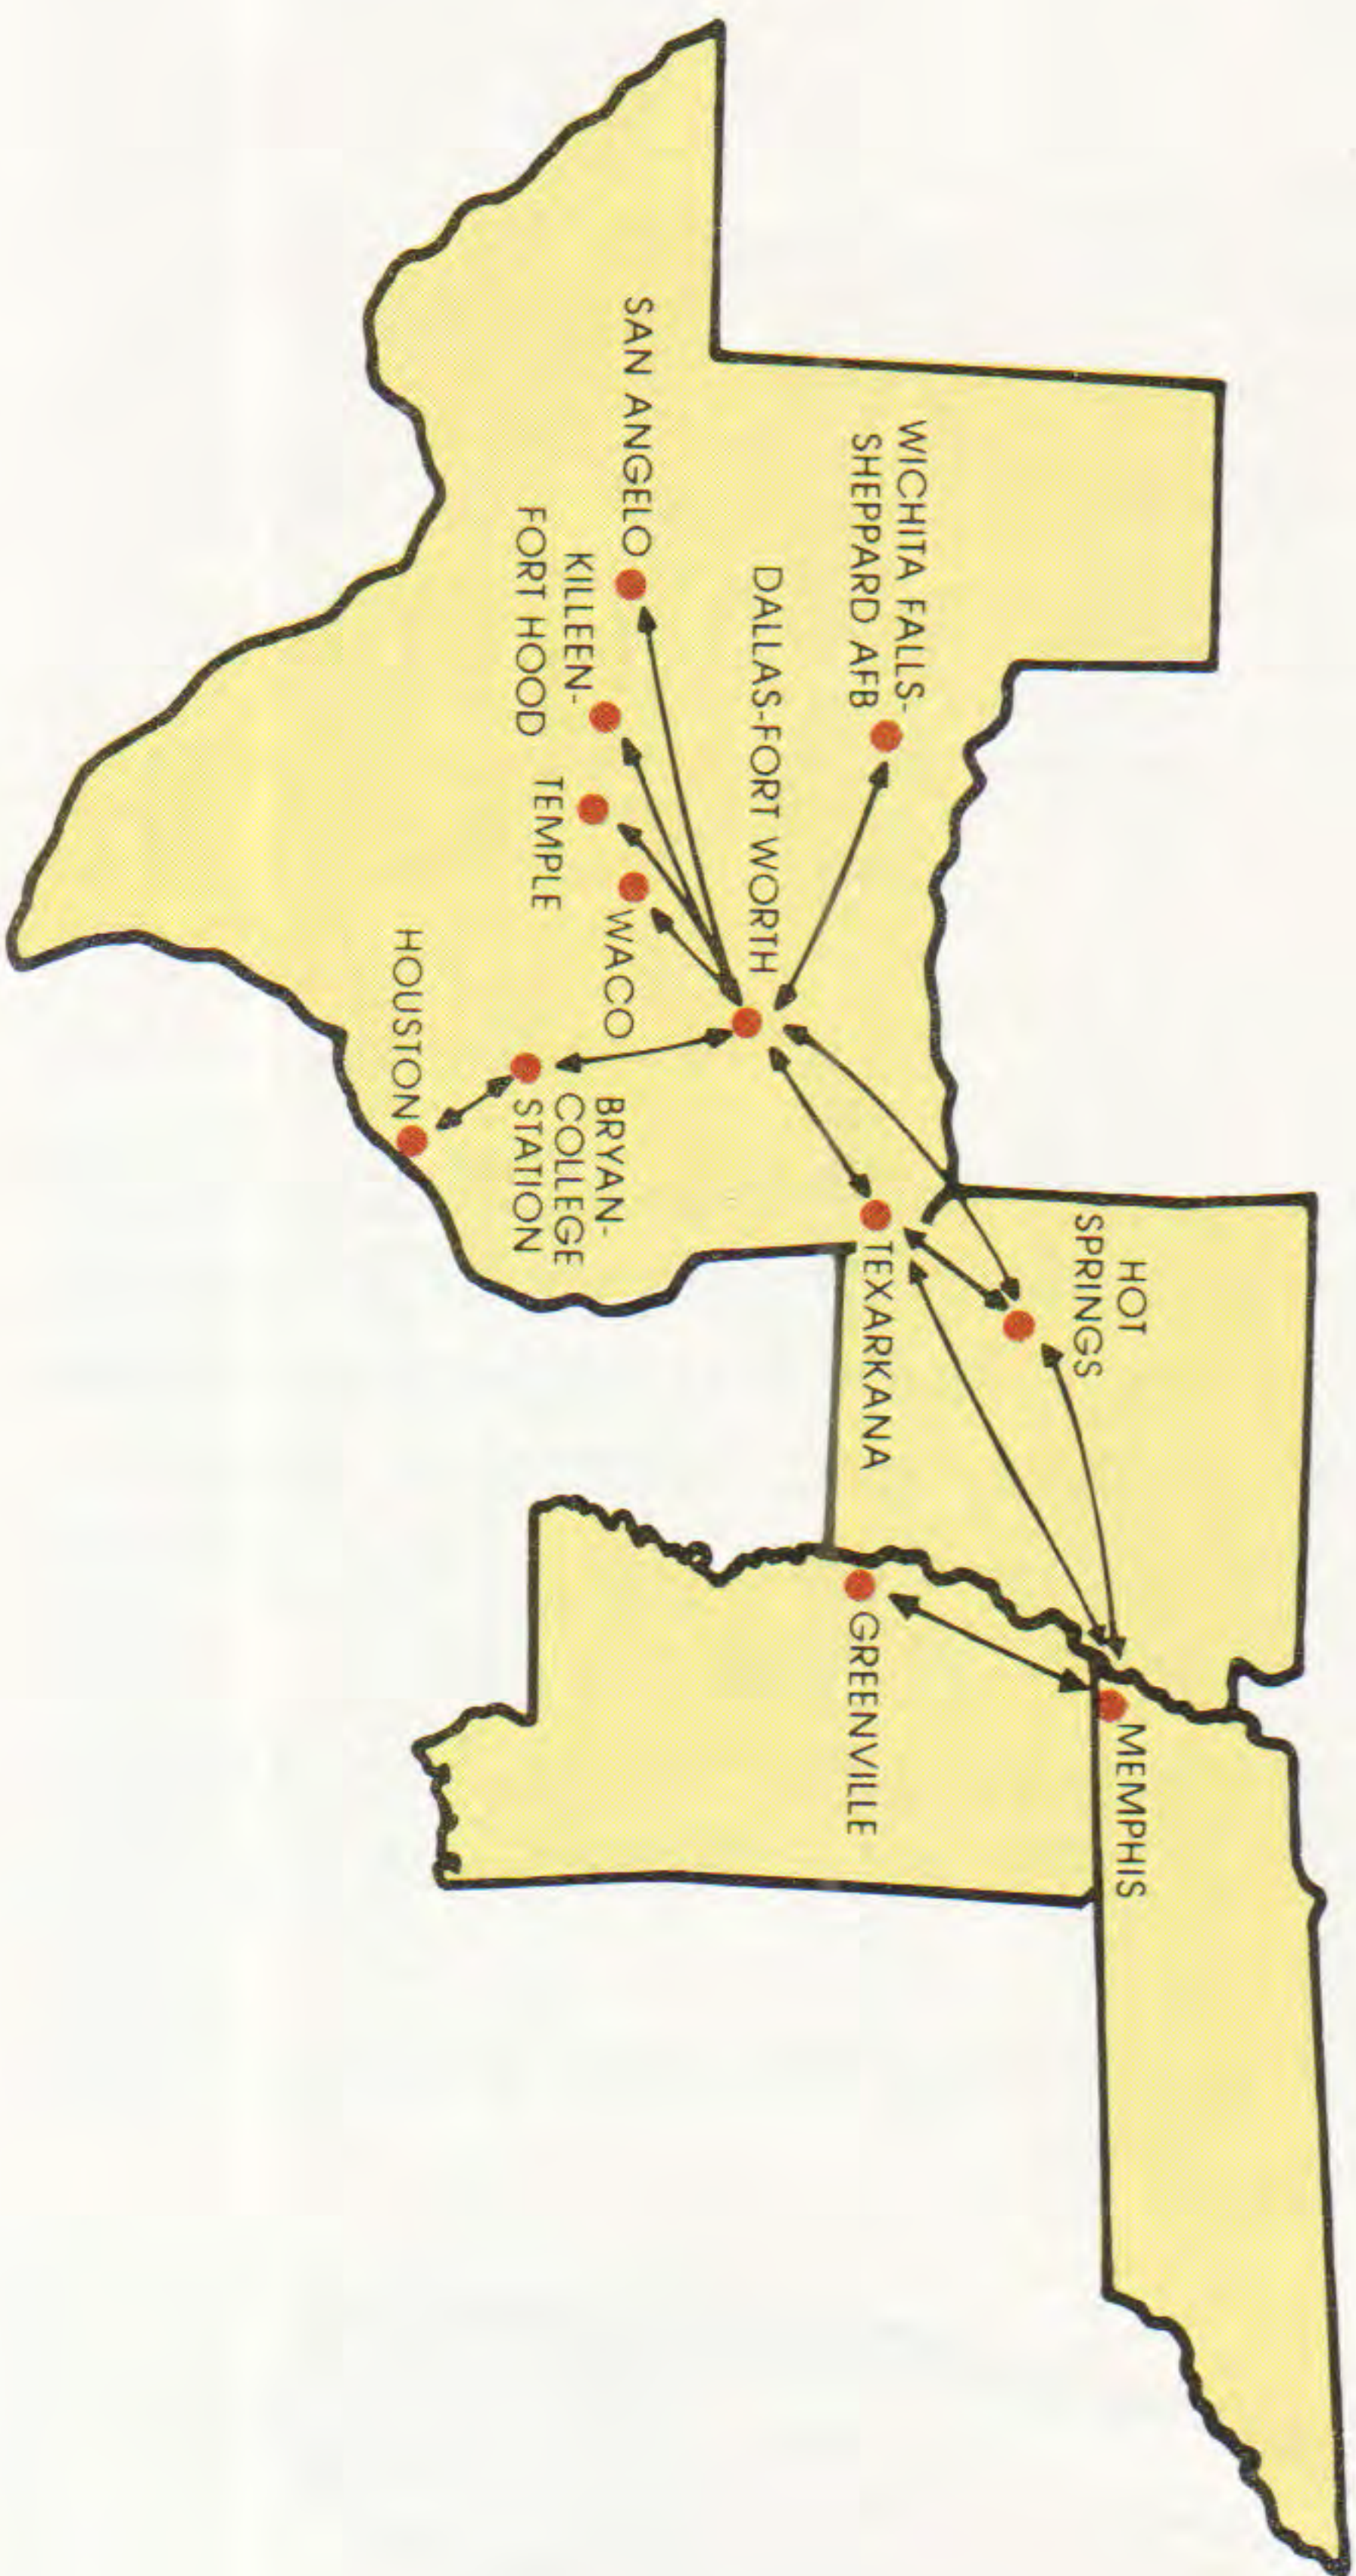

Flight Timetable

EFFECTIVE JANUARY 1, 1981

Rio Airways Flights To and From Dallas/Ft. Worth Airport Will Arrive and Depart at Gate 3 Delta Air Terminal. Check in at Gate 5.

Flight Timetable

EFFECTIVE JANUARY 1, 1981

Rio Airways Flights To and From Dallas/Ft. Worth Airport Will Arrive and Depart at Gate 3 Delta Air Terminal. Check in at Gate 5.

General Offices: KILLEEN MUNICIPAL AIRPORT
P.O. BOX 636, KILLEEN, TEXAS 76540
TELEPHONE: 817/699-3010

Houston

Waco

Texarkana

Bryan/College Station

San Angelo

Dallas/Fort Worth

Temple

Memphis