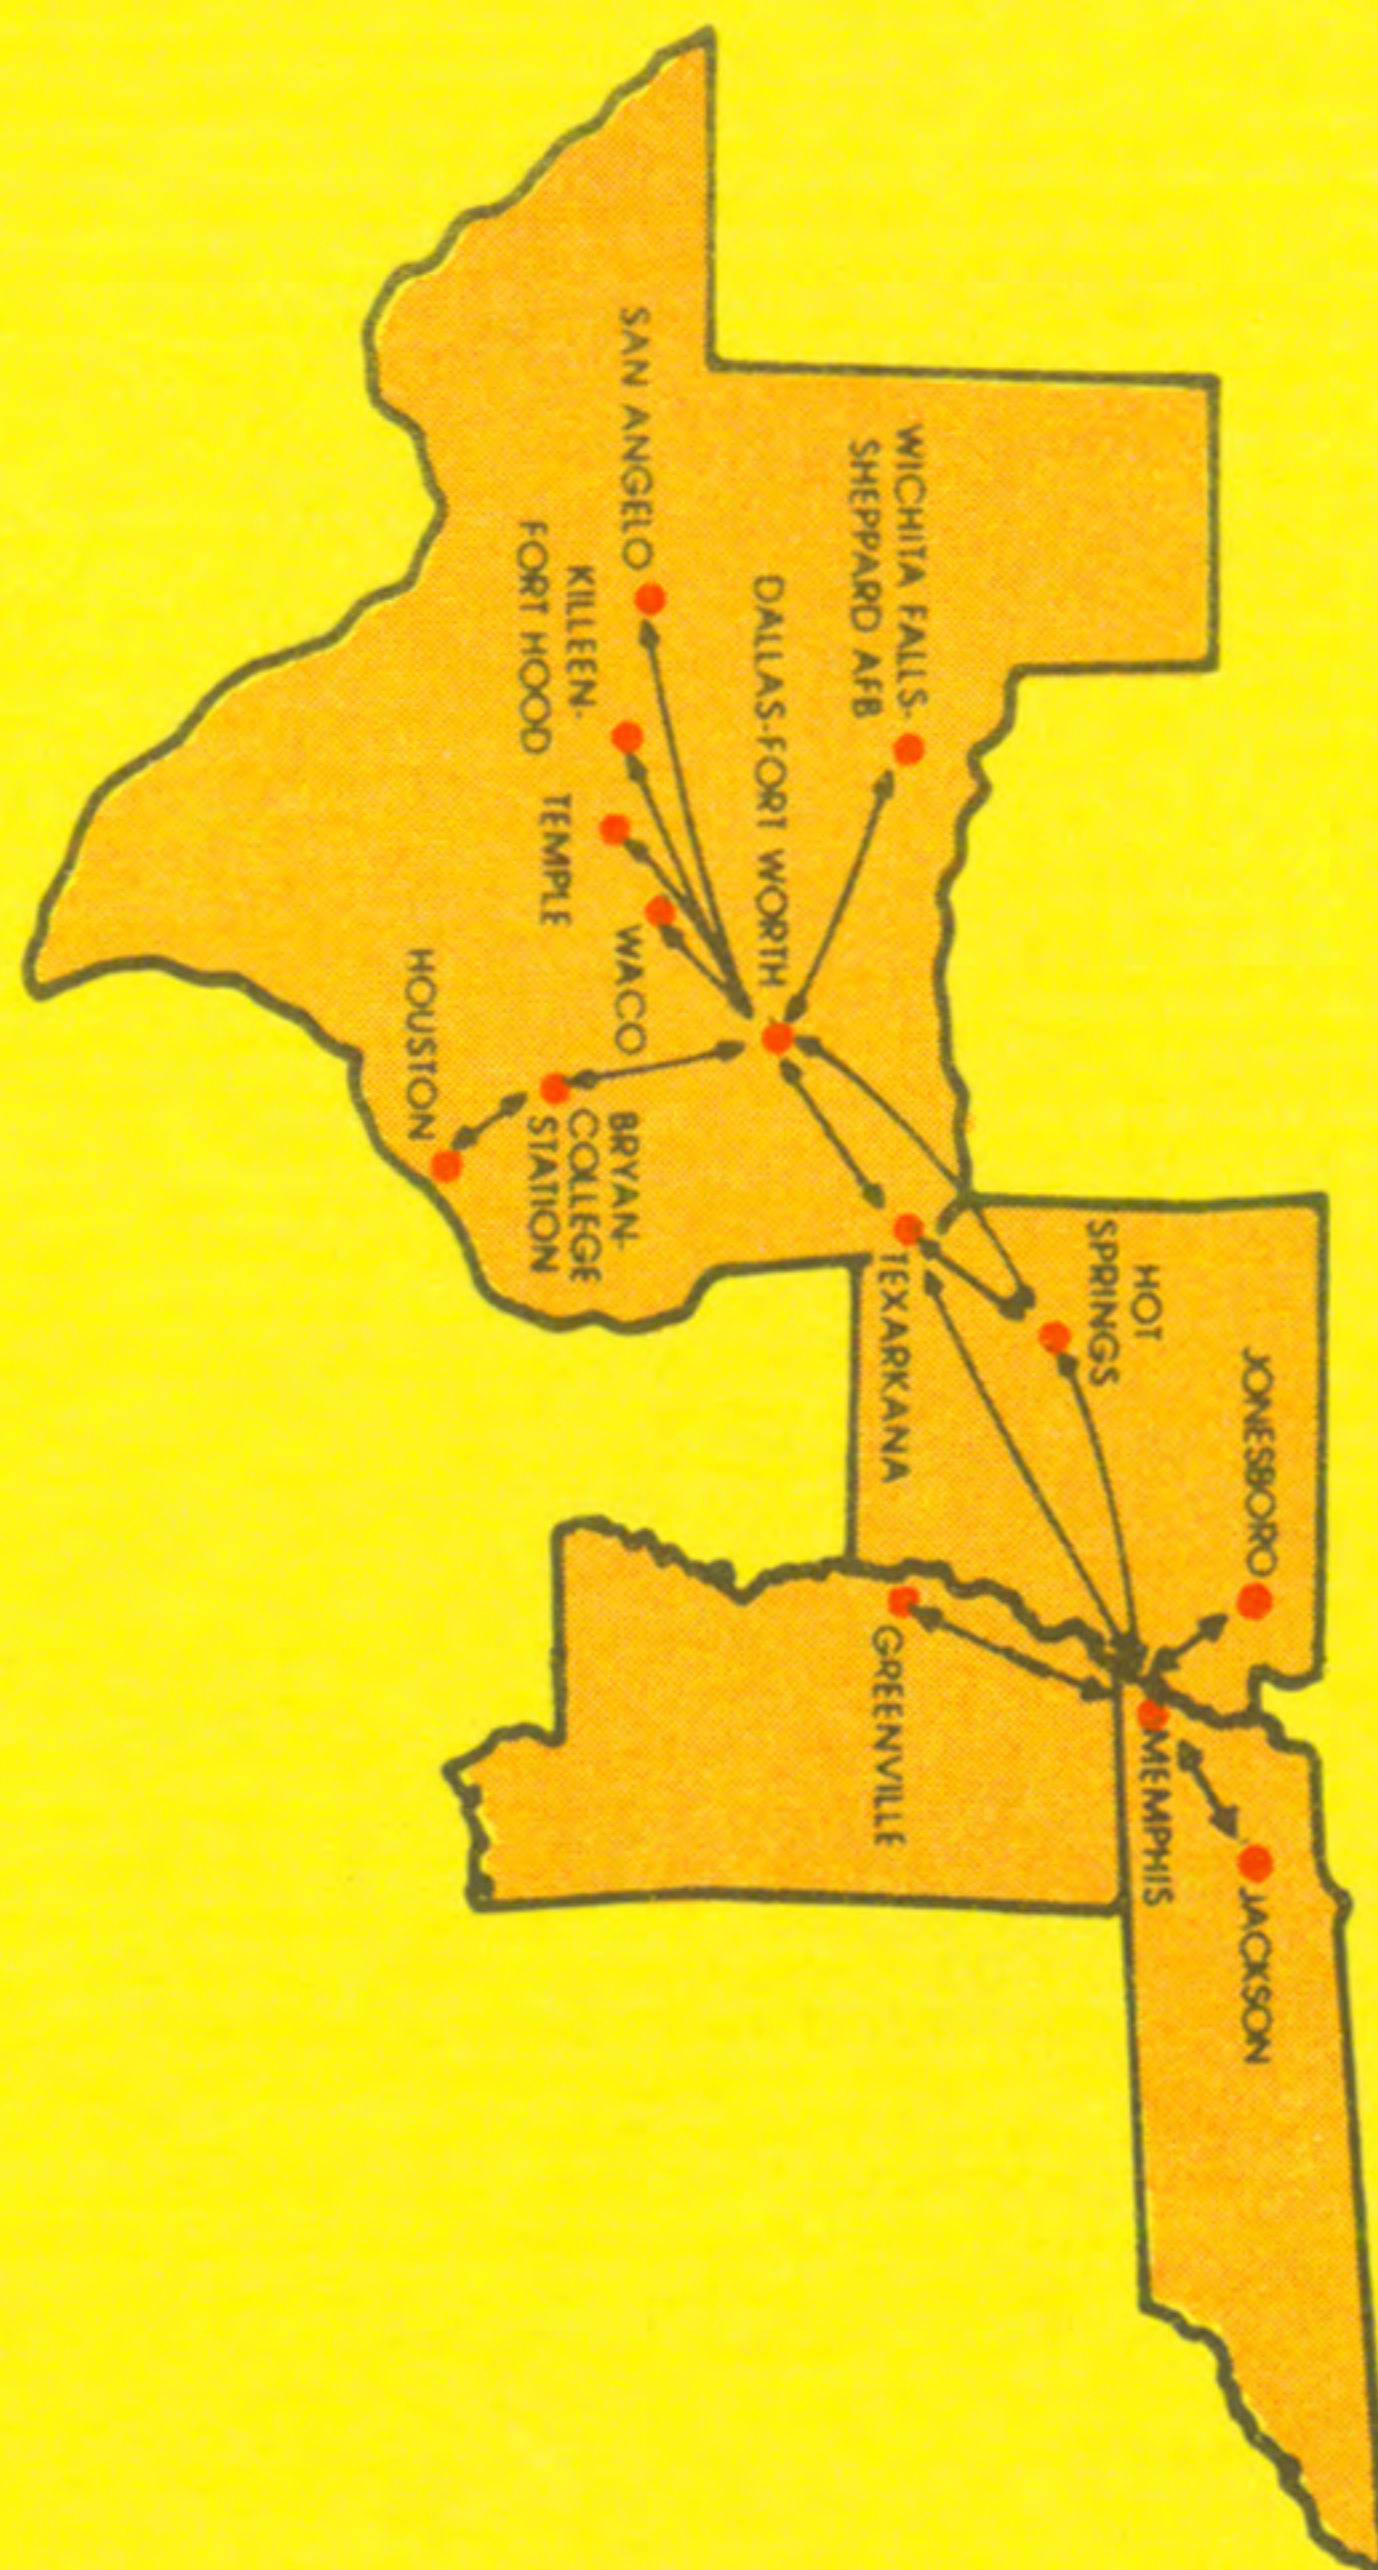

SPECIAL FARES Rio Airways offers a money-saving Family Plan and military discounts. For details contact Rio Airways or your travel agency or SATO.

JOINT FARES Rio has joint fare agreements with the majority of airlines. Please consult your travel agent or Rio Reservations for special fare promotion.

AIR FREIGHT Air freight and guaranteed priority small package shipments carried on all flights.

FORMS OF PAYMENT Rio Airways accepts American Express, Bank Americard/Visa, Diners Club, Carte Blanche, Master Charge, Eurocard, UATP Credit Cards and cash.

BAGGAGE LIABILITY Baggage must be clearly tagged with your name and address. Liability for loss or damage to baggage is limited to amounts published in official tariffs. Excess value may be declared by paying a nominal charge before departure. Rio Airways does not accept any liability for the loss of or damage to certain checked items such as jewelry, negotiable instruments, currency or antiques nor can excess valuation be declared for such items.

BAGGAGE Free allowance—3 bags which includes one carry-on which must fit under seat. Excess baggage—$5.00 per bag.

General Offices: KILLEEN MUNICIPAL AIRPORT
P.O. BOX 636, KILLEEN, TEXAS 76540
TELEPHONE: 817/699-3010