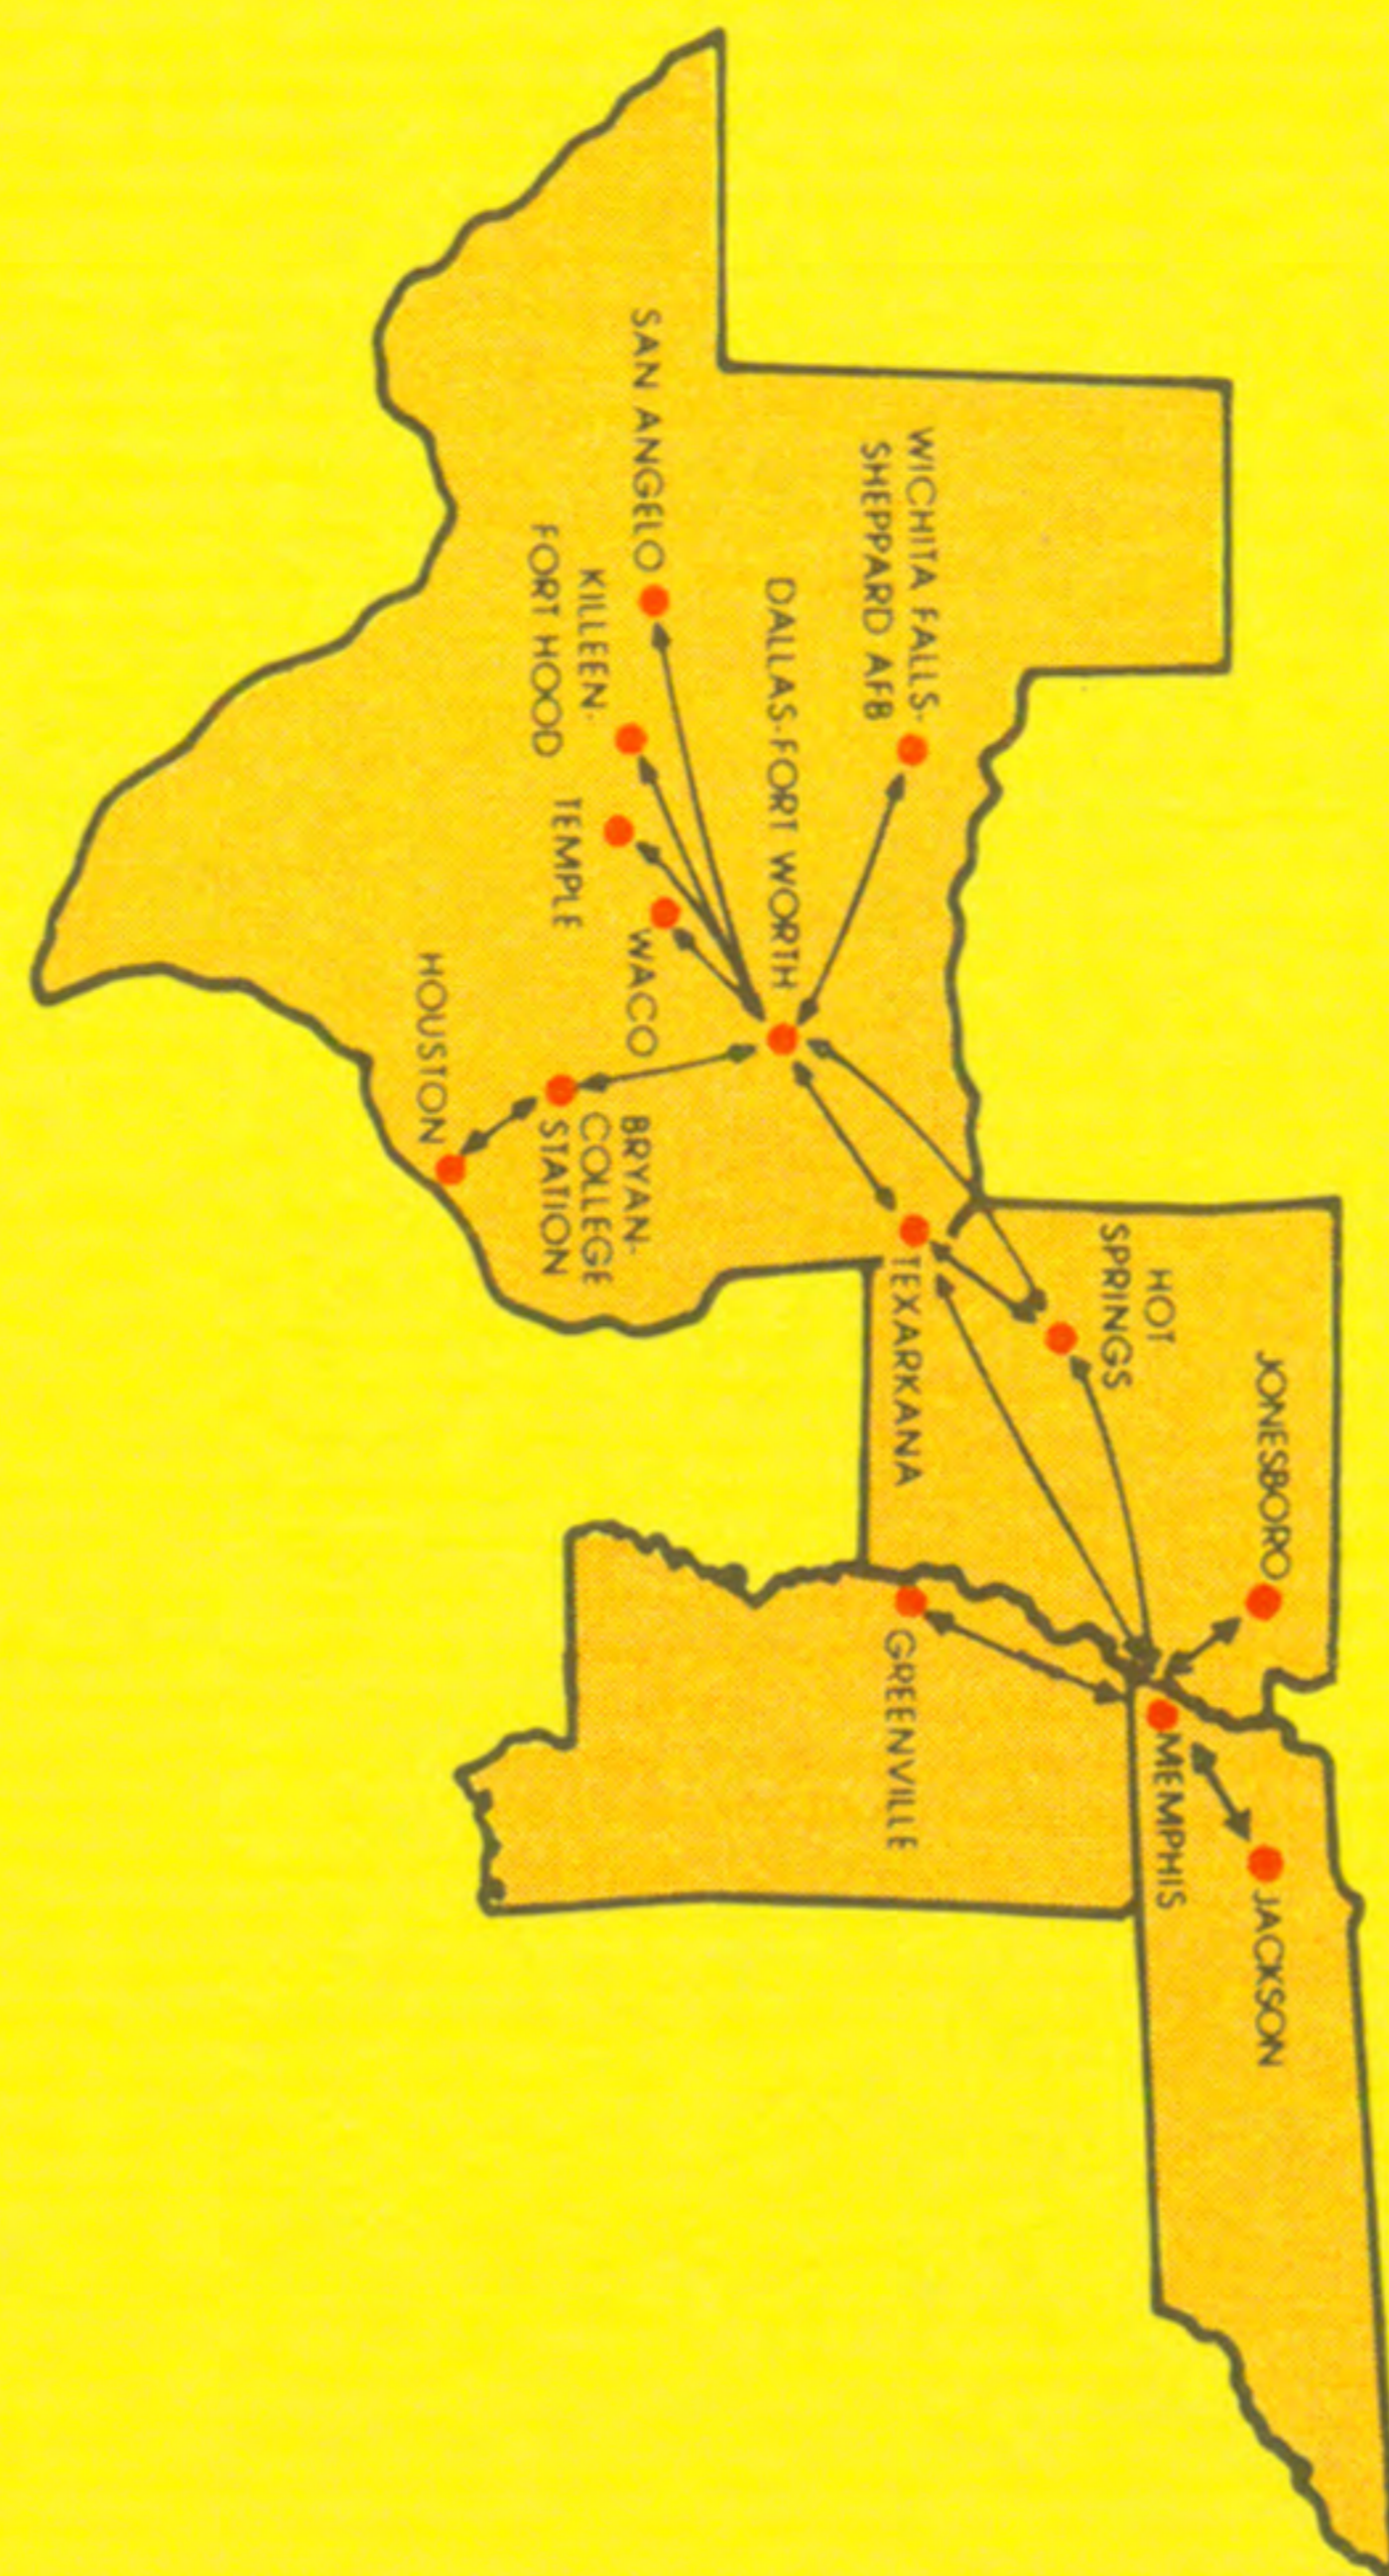

SPECIAL FARES Rio Airways offers a money-saving Family Plan and military discounts. For details contact Rio Airways or your travel agency or SATO.

JOINT FARES Rio has joint fare agreements with the majority of airlines. Please consult your travel agent or Rio Reservations for special fare promotion.

AIR FREIGHT Air freight and guaranteed priority small package shipments carried on all flights.

FORMS OF PAYMENT Rio Airways accepts American Express, Bank Americard/Visa, Diners Club, Carte Blanche, Master Card, Eurocard, UATP Credit Cards and cash.

BAGGAGE LIABILITY Baggage must be clearly tagged with your name and address. Liability for loss or damage to baggage is limited to amounts published in official tariffs. Excess value may be declared by paying a nominal charge before departure. Rio Airways does not accept any liability for the loss of or damage to certain checked items such as jewelry, negotiable instruments, currency or antiques nor can excess valuation be declared for such items.

BAGGAGE Free allowance-- 3 bags which includes one carry-on which must fit under seat. Excess baggage-- $6.00 per bag.

General Offices: KILLEEN MUNICIPAL AIRPORT
P.O. BOX 636, KILLEEN, TEXAS 76540
TELEPHONE: 817/699-3010