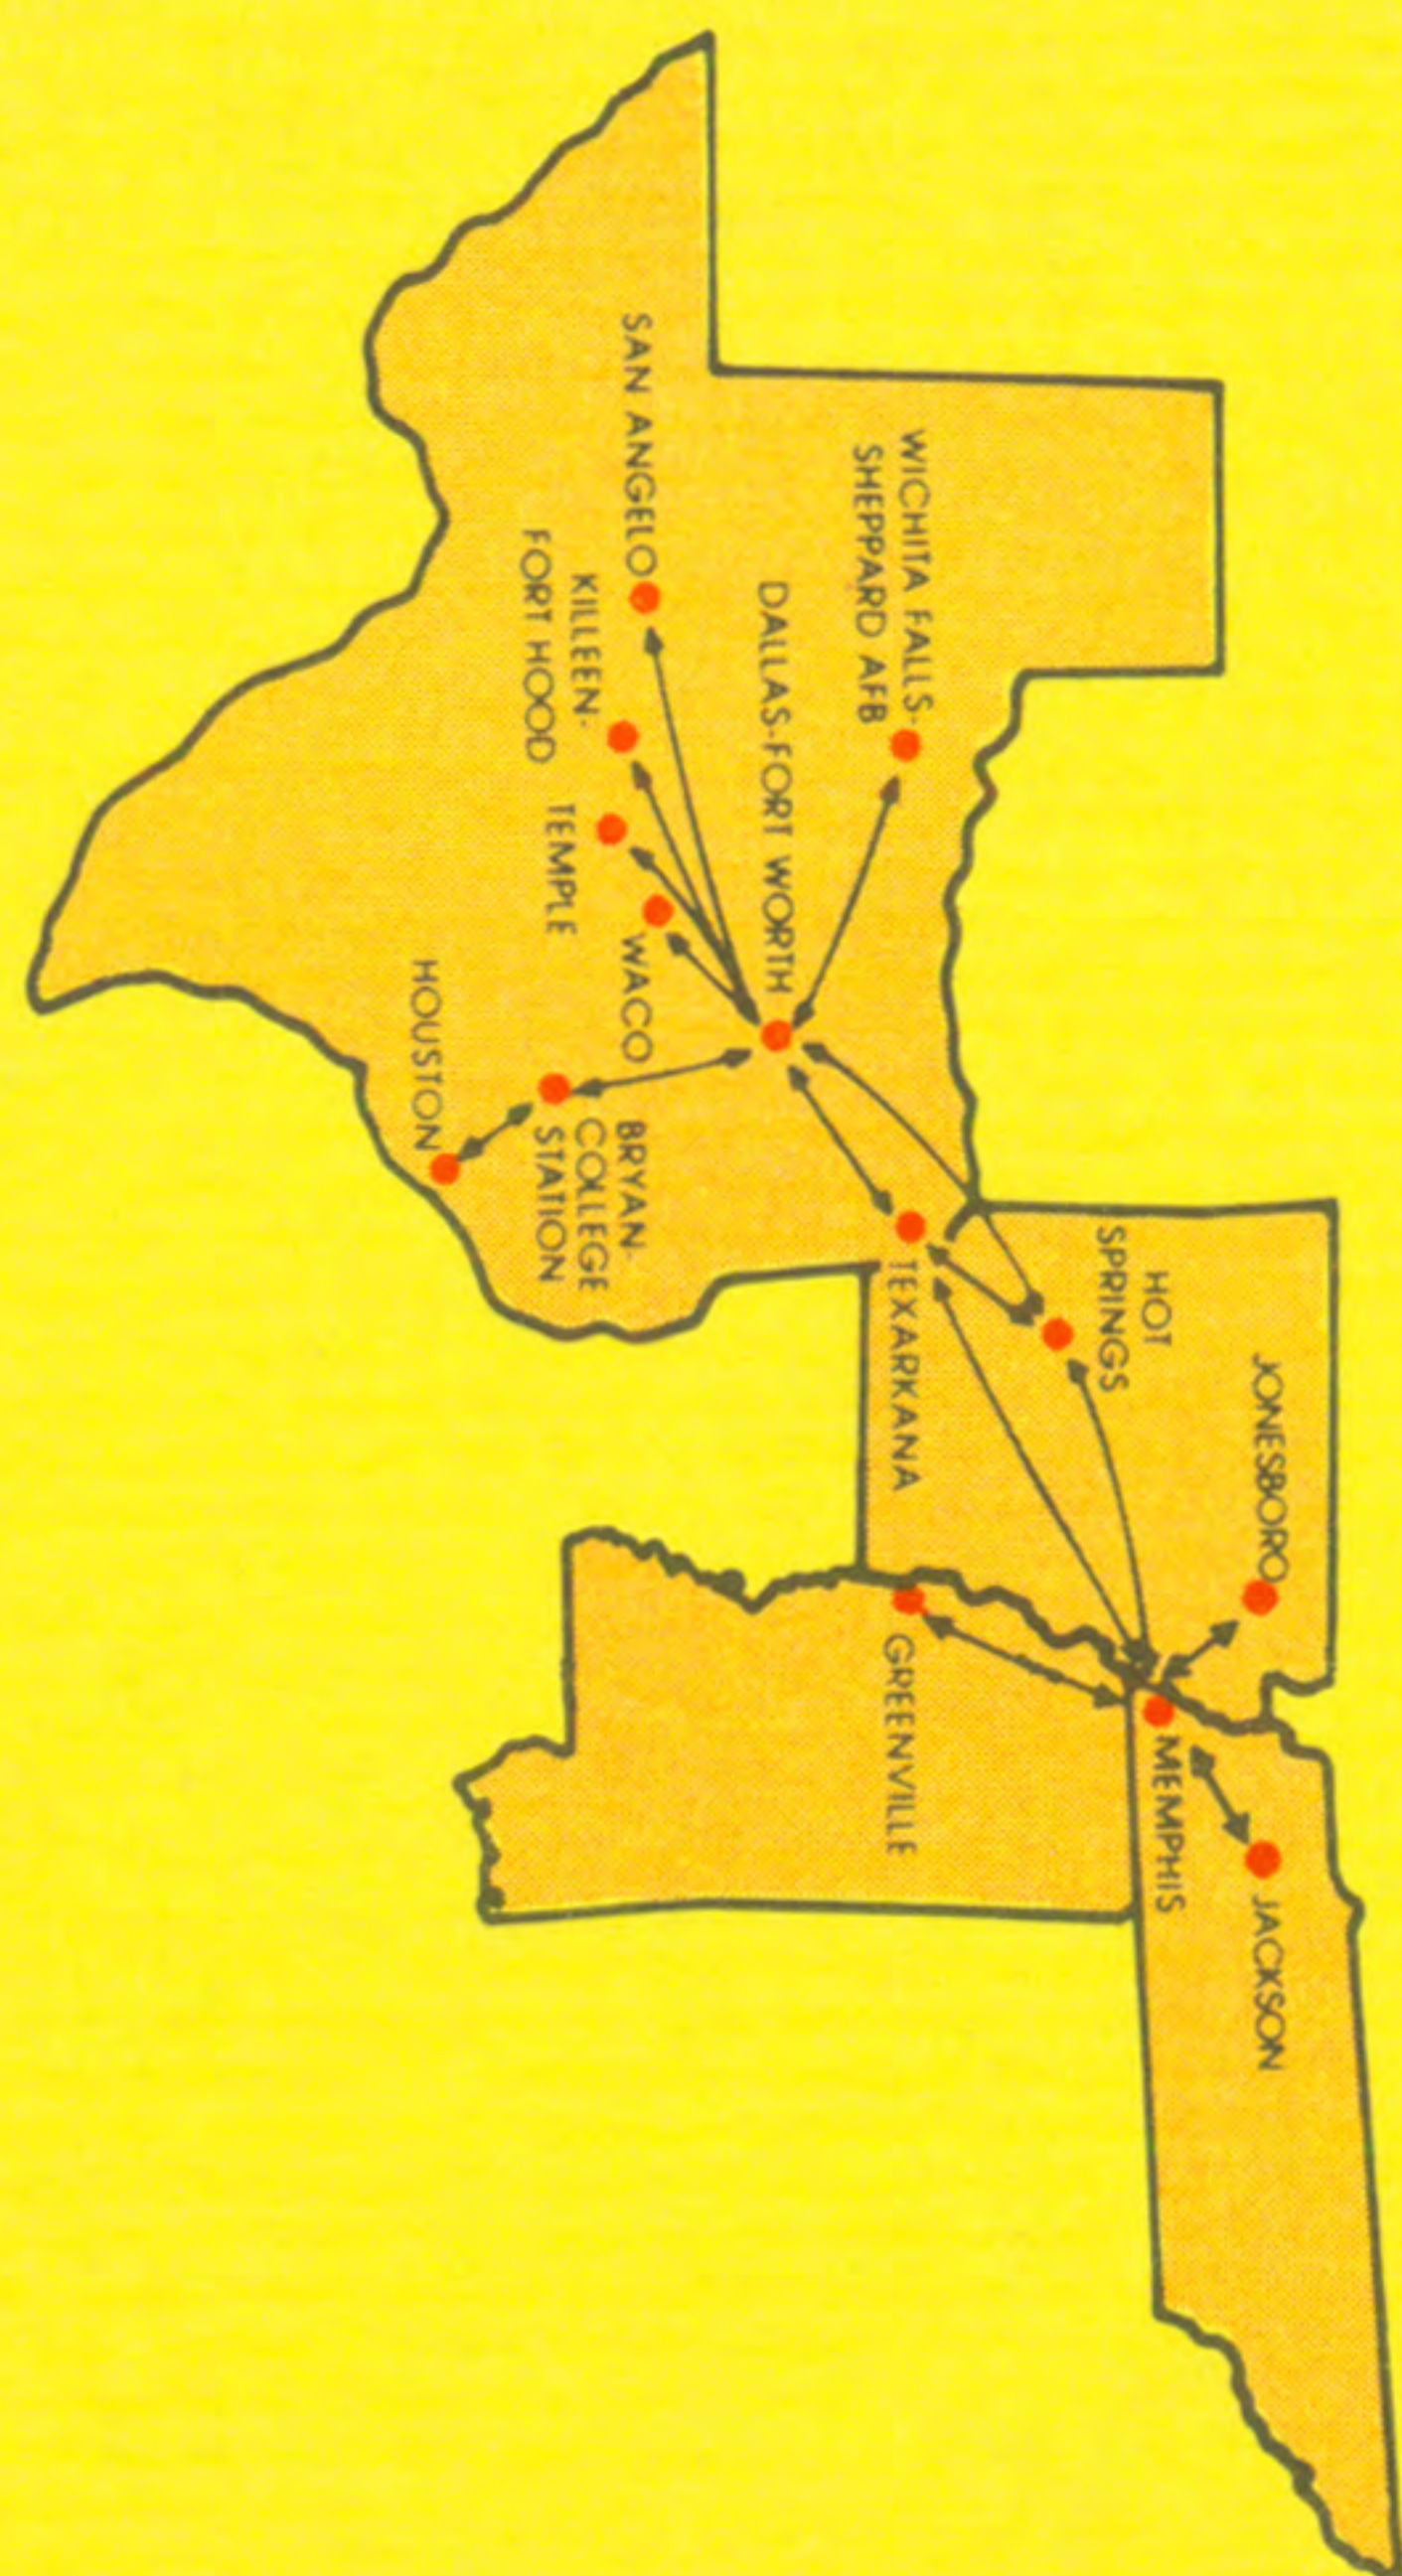

SPECIAL FARES Rio Airways offers a money-saving Family Plan and military discounts. For details contact Rio Airways or your travel agency or SATO.

JOINT FARES Rio has joint fare agreements with the majority of airlines. Please consult your travel agent or Rio Reservations for special fare promotion.

AIR FREIGHT Air freight and guaranteed priority small package shipments carried on all flights.

FORMS OF PAYMENT Rio Airways accepts American Express, Bank Americard/Visa, Diners Club, Carte Blanche, Master Card, Eurocard, UATP Credit Cards and cash.

BAGGAGE LIABILITY Baggage must be clearly tagged with your name and address. Liability for loss or damage to baggage is limited to amounts published in official tariffs. Excess value may be declared by paying a nominal charge before departure. Rio Airways does not accept any liability for the loss of or damage to certain checked items such as jewelry, negotiable instruments, currency or antiques nor can excess valuation be declared for such items.

BAGGAGE Free allowance-- 3 bags which includes one carry-on which must fit under seat. Excess baggage-- $6.00 per bag.

General Offices: KILLEEN MUNICIPAL AIRPORT
P.O. BOX 636, KILLEEN, TEXAS 76540
TELEPHONE: 817/699-3010