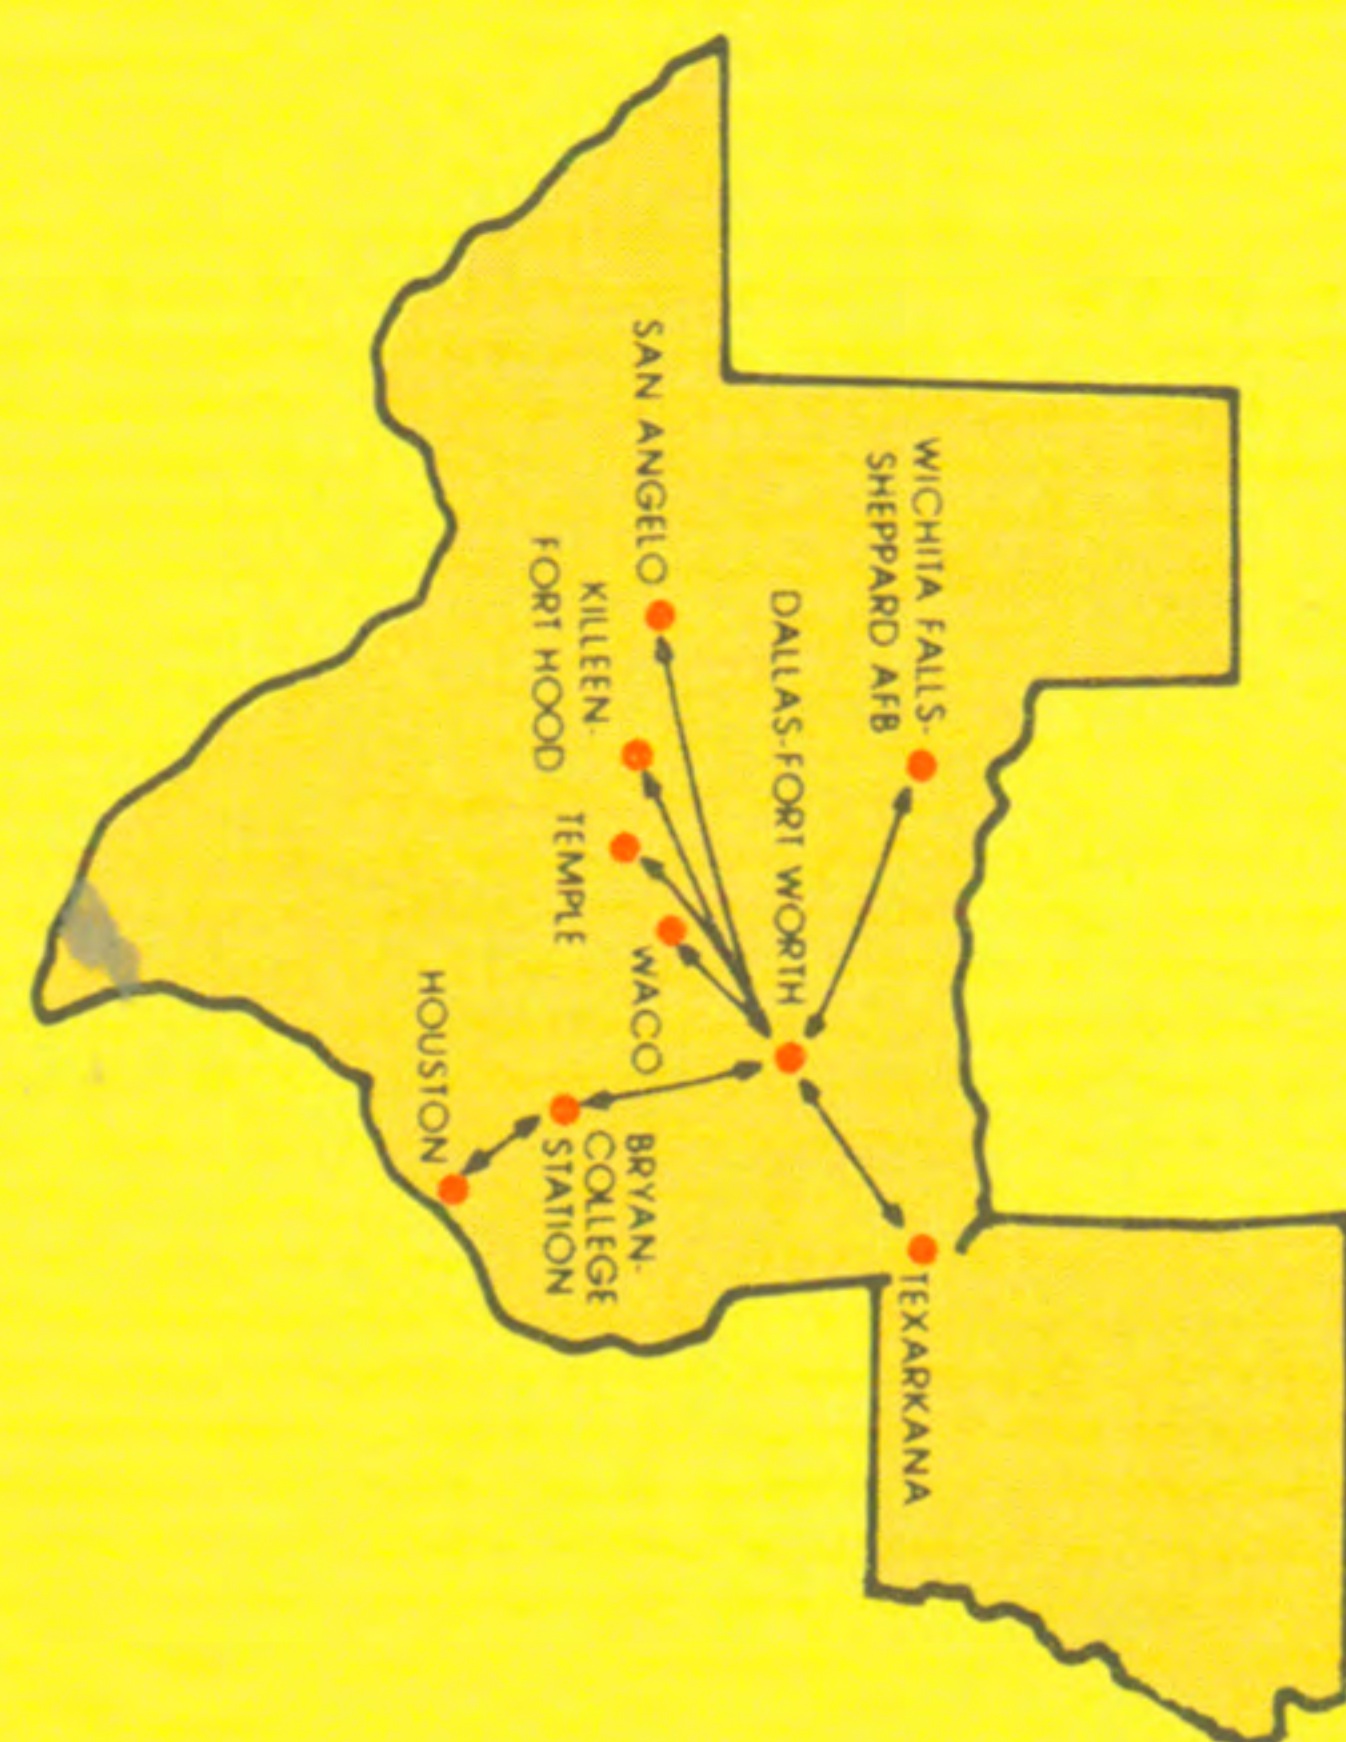

SPECIAL FARES RIO AIRWAYS offers numerous reduced rate fares for families, military personnel, senior citizens, groups of four or more as well as excursion fares. For details check with RIO, your travel agent or SATO.

AIR FREIGHT Guaranteed priority small package shipments are carried on all flights. Air freight shipments are carried subject to space availability.

FORMS OF PAYMENT RIO AIRWAYS accepts American Express, Visa, Diners Club, Carte Blanche Master Card, Eurocard, UATP Credit Cards and cash

BAGGAGE LIABILITY Baggage must be clearly tagged with your name and address. Liability for loss or damage to baggage is limited to amounts published in official tariffs. Excess value may be declared by paying a nominal charge before departure. RIO AIRWAYS does not accept any liability for the loss of or damage to certain checked items such as jewelry, negotiable instruments, currency or antiques nor can excess valuation be declared for such items.

BAGGAGE Free Allowance -- Three bags per passenger including one carry on which must fit under seat. Excess bags will be carried for $6.00 each subject to dimensional and weight limitations.

General Offices: KILLEEN MUNICIPAL AIRPORT
P.O. BOX 636, KILLEEN, TEXAS 76540
TELEPHONE: 817/699-3010