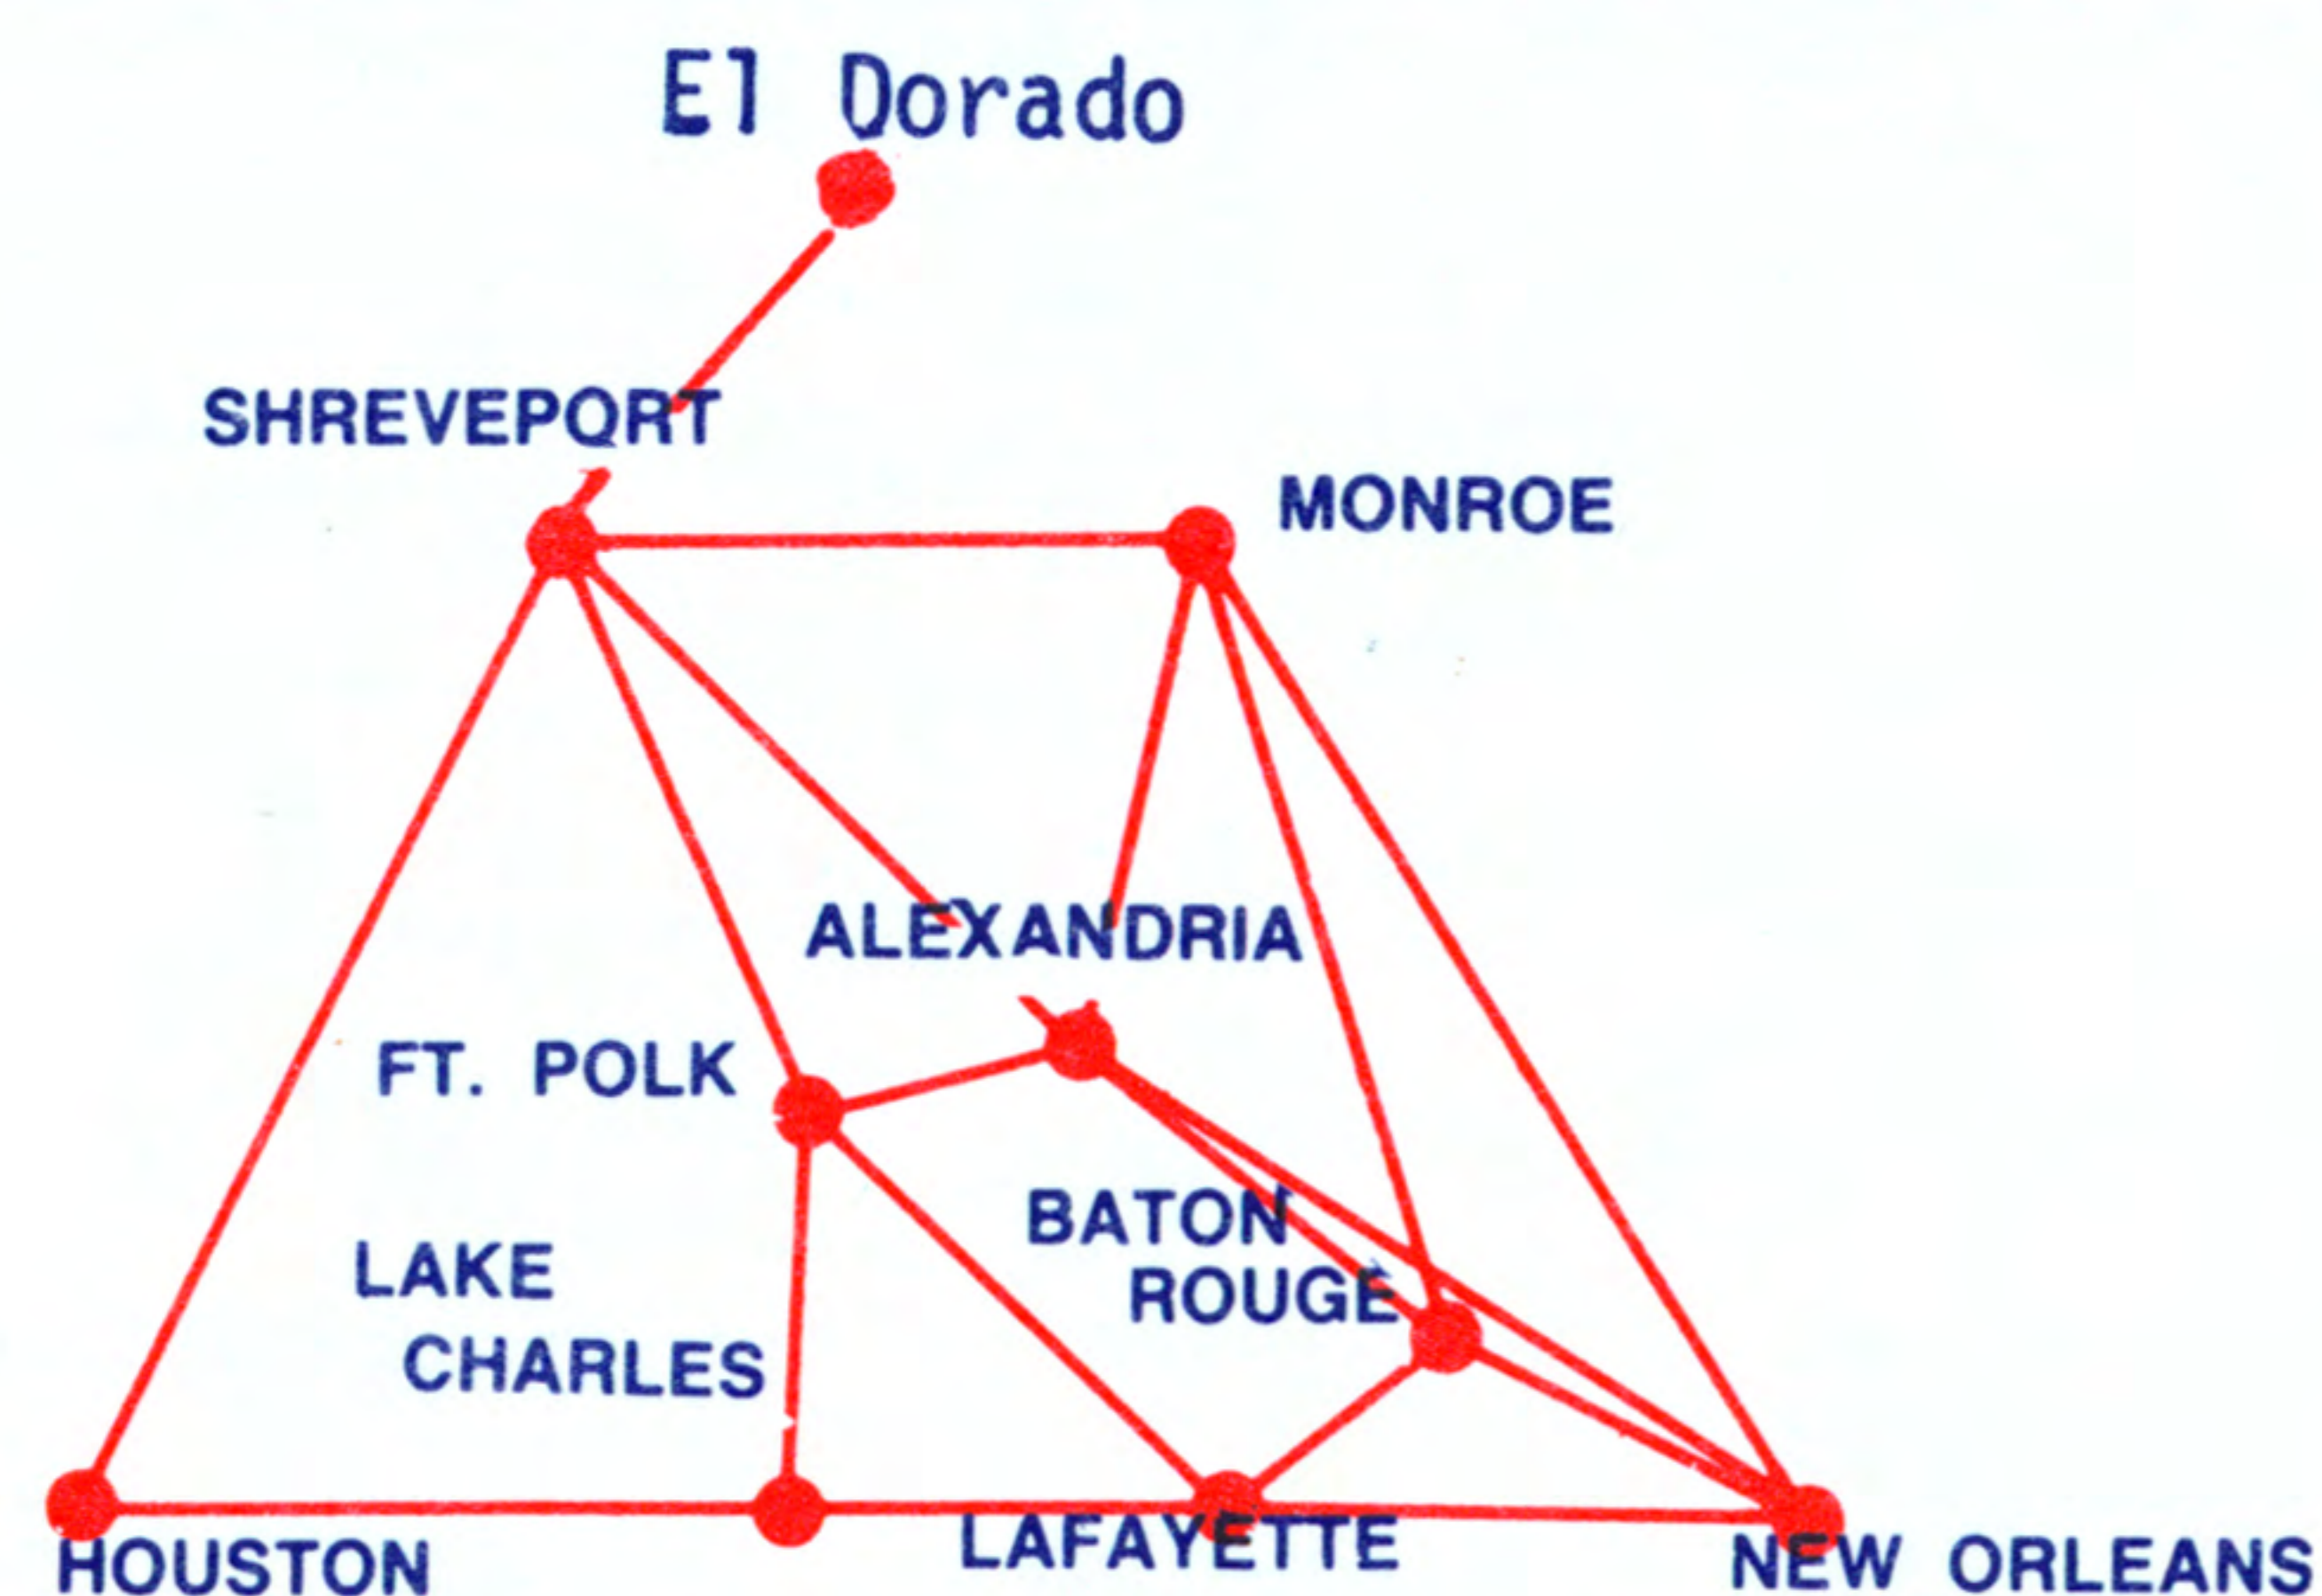

SYSTEM TIMETABLE
EFFECTIVE DEC. 15, 1977

Royale

AIRLINES

**NOW SERVING
10 CITIES —**

- ★ **ALEXANDRIA**
- ★ **BATON ROUGE**
- ★ **EL DORADO**
- ★ **FT. POLK**
- ★ **HOUSTON**
- ★ **LAFAYETTE**
- ★ **LAKE CHARLES**
- ★ **MONROE**
- ★ **NEW ORLEANS**
- ★ **SHREVEPORT**

ROYALE AIRLINES HAS

ESP

ECONOMICAL SMALL PACKAGE FREIGHT

A fast ECONOMICAL way to get that small package between Royale cities.

Simply bring your small package to our ticket counter — we'll get it on the next flight —

We call it ECONOMICAL because the charge is just \$8.00 per piece —

(Maximum weight 10 lbs.)

A SMALL PACKAGE SHOULD HAVE A SMALL PRICE

NOTE: Call Royale Reservation for exceptions which apply to EL DORADO.

SYSTEM TIMETABLE
EFFECTIVE DEC. 15, 1977

Royale

AIRLINES

Royale Airlines
Shreveport Regional Airport
Shreveport, Louisiana 71109

NOW SERVING
10 CITIES —

- ★ ALEXANDRIA
- ★ BATON ROUGE
- ★ EL DORADO
- ★ FT. POLK
- ★ HOUSTON
- ★ LAFAYETTE
- ★ LAKE CHARLES
- ★ MONROE
- ★ NEW ORLEANS
- ★ SHREVEPORT