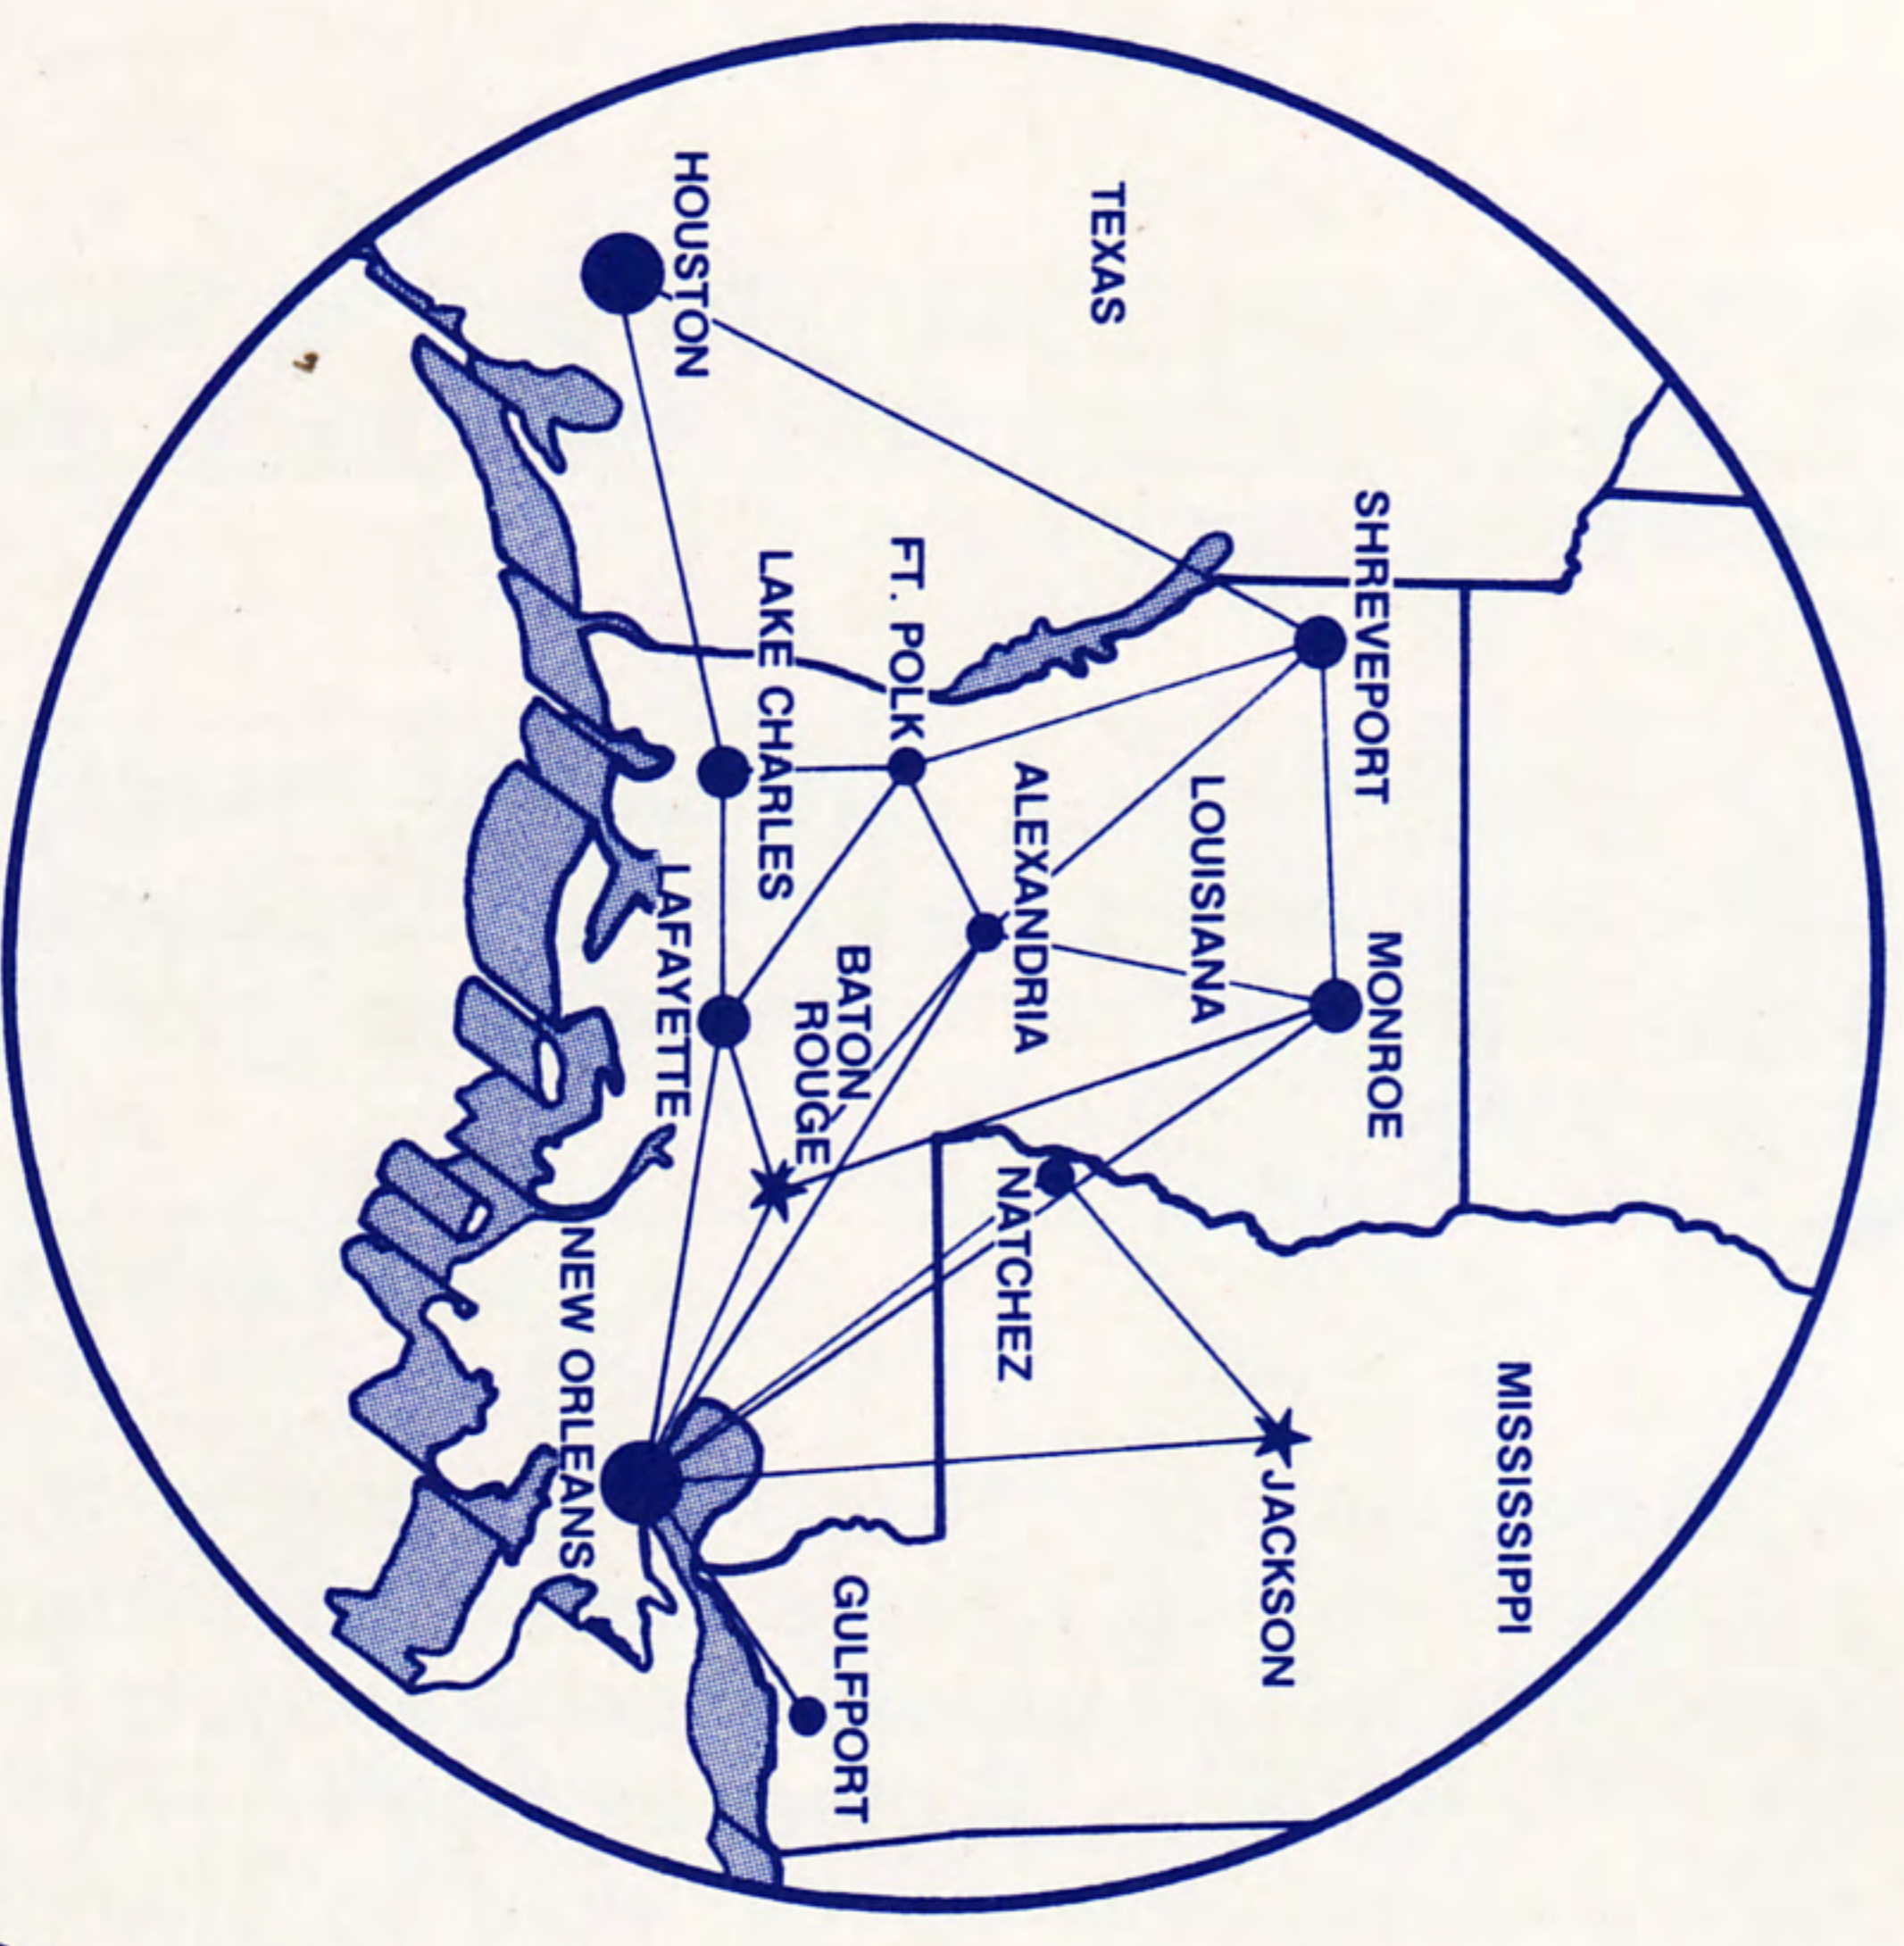

Address Correction Requested

Royale AIRLINES

EFFECTIVE OCTOBER 25, 1981
ALL TIMES SHOWN ARE LOCAL

Leave	Arrive	Freq.	Flight No.	Via/ Stops	Remarks	Leave	Arrive	Freq.	Flight No.	Via/ Stops	Remarks
-------	--------	-------	------------	---------------	---------	-------	--------	-------	------------	---------------	---------