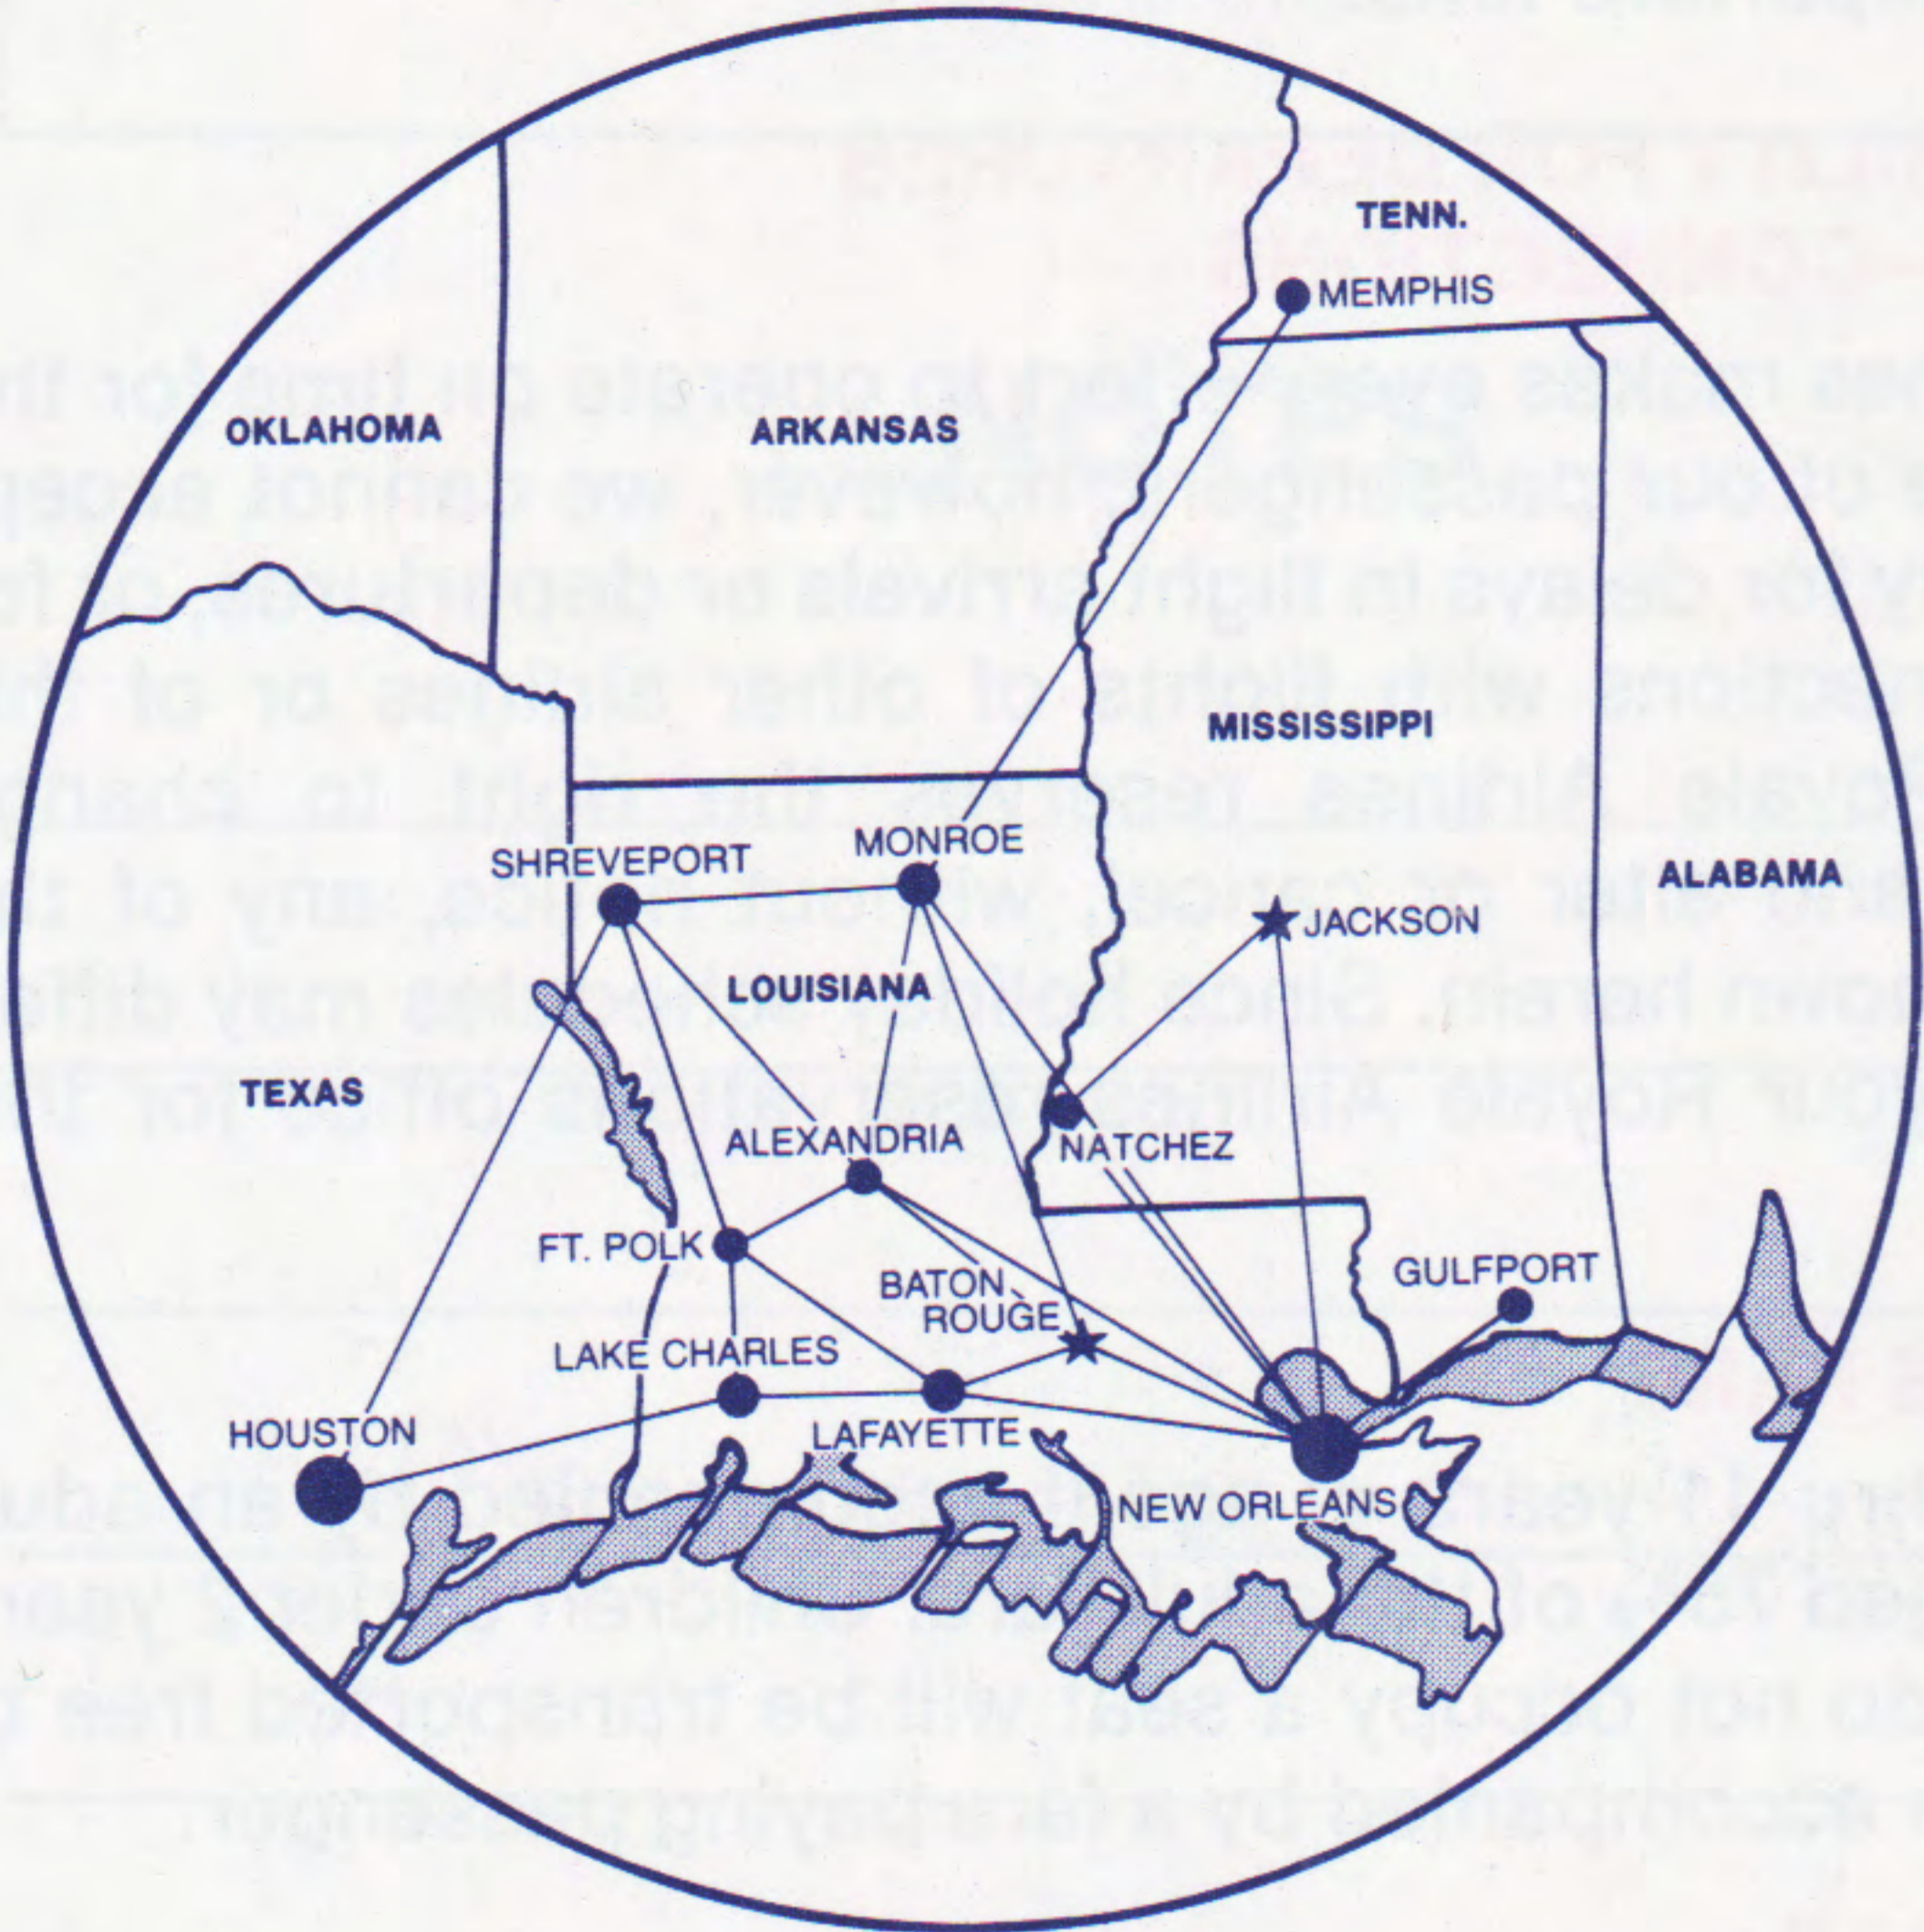

CRUISE AIRLINES

We're here to
serve you!

EFFECTIVE JANUARY 1, 1982

ROYALE AIRLINES TIMETABLE

EFFECTIVE JAN. 1, 1982

Royale Airlines
Shreveport Regional Airport
Shreveport, Louisiana 71109

Address Correction Requested