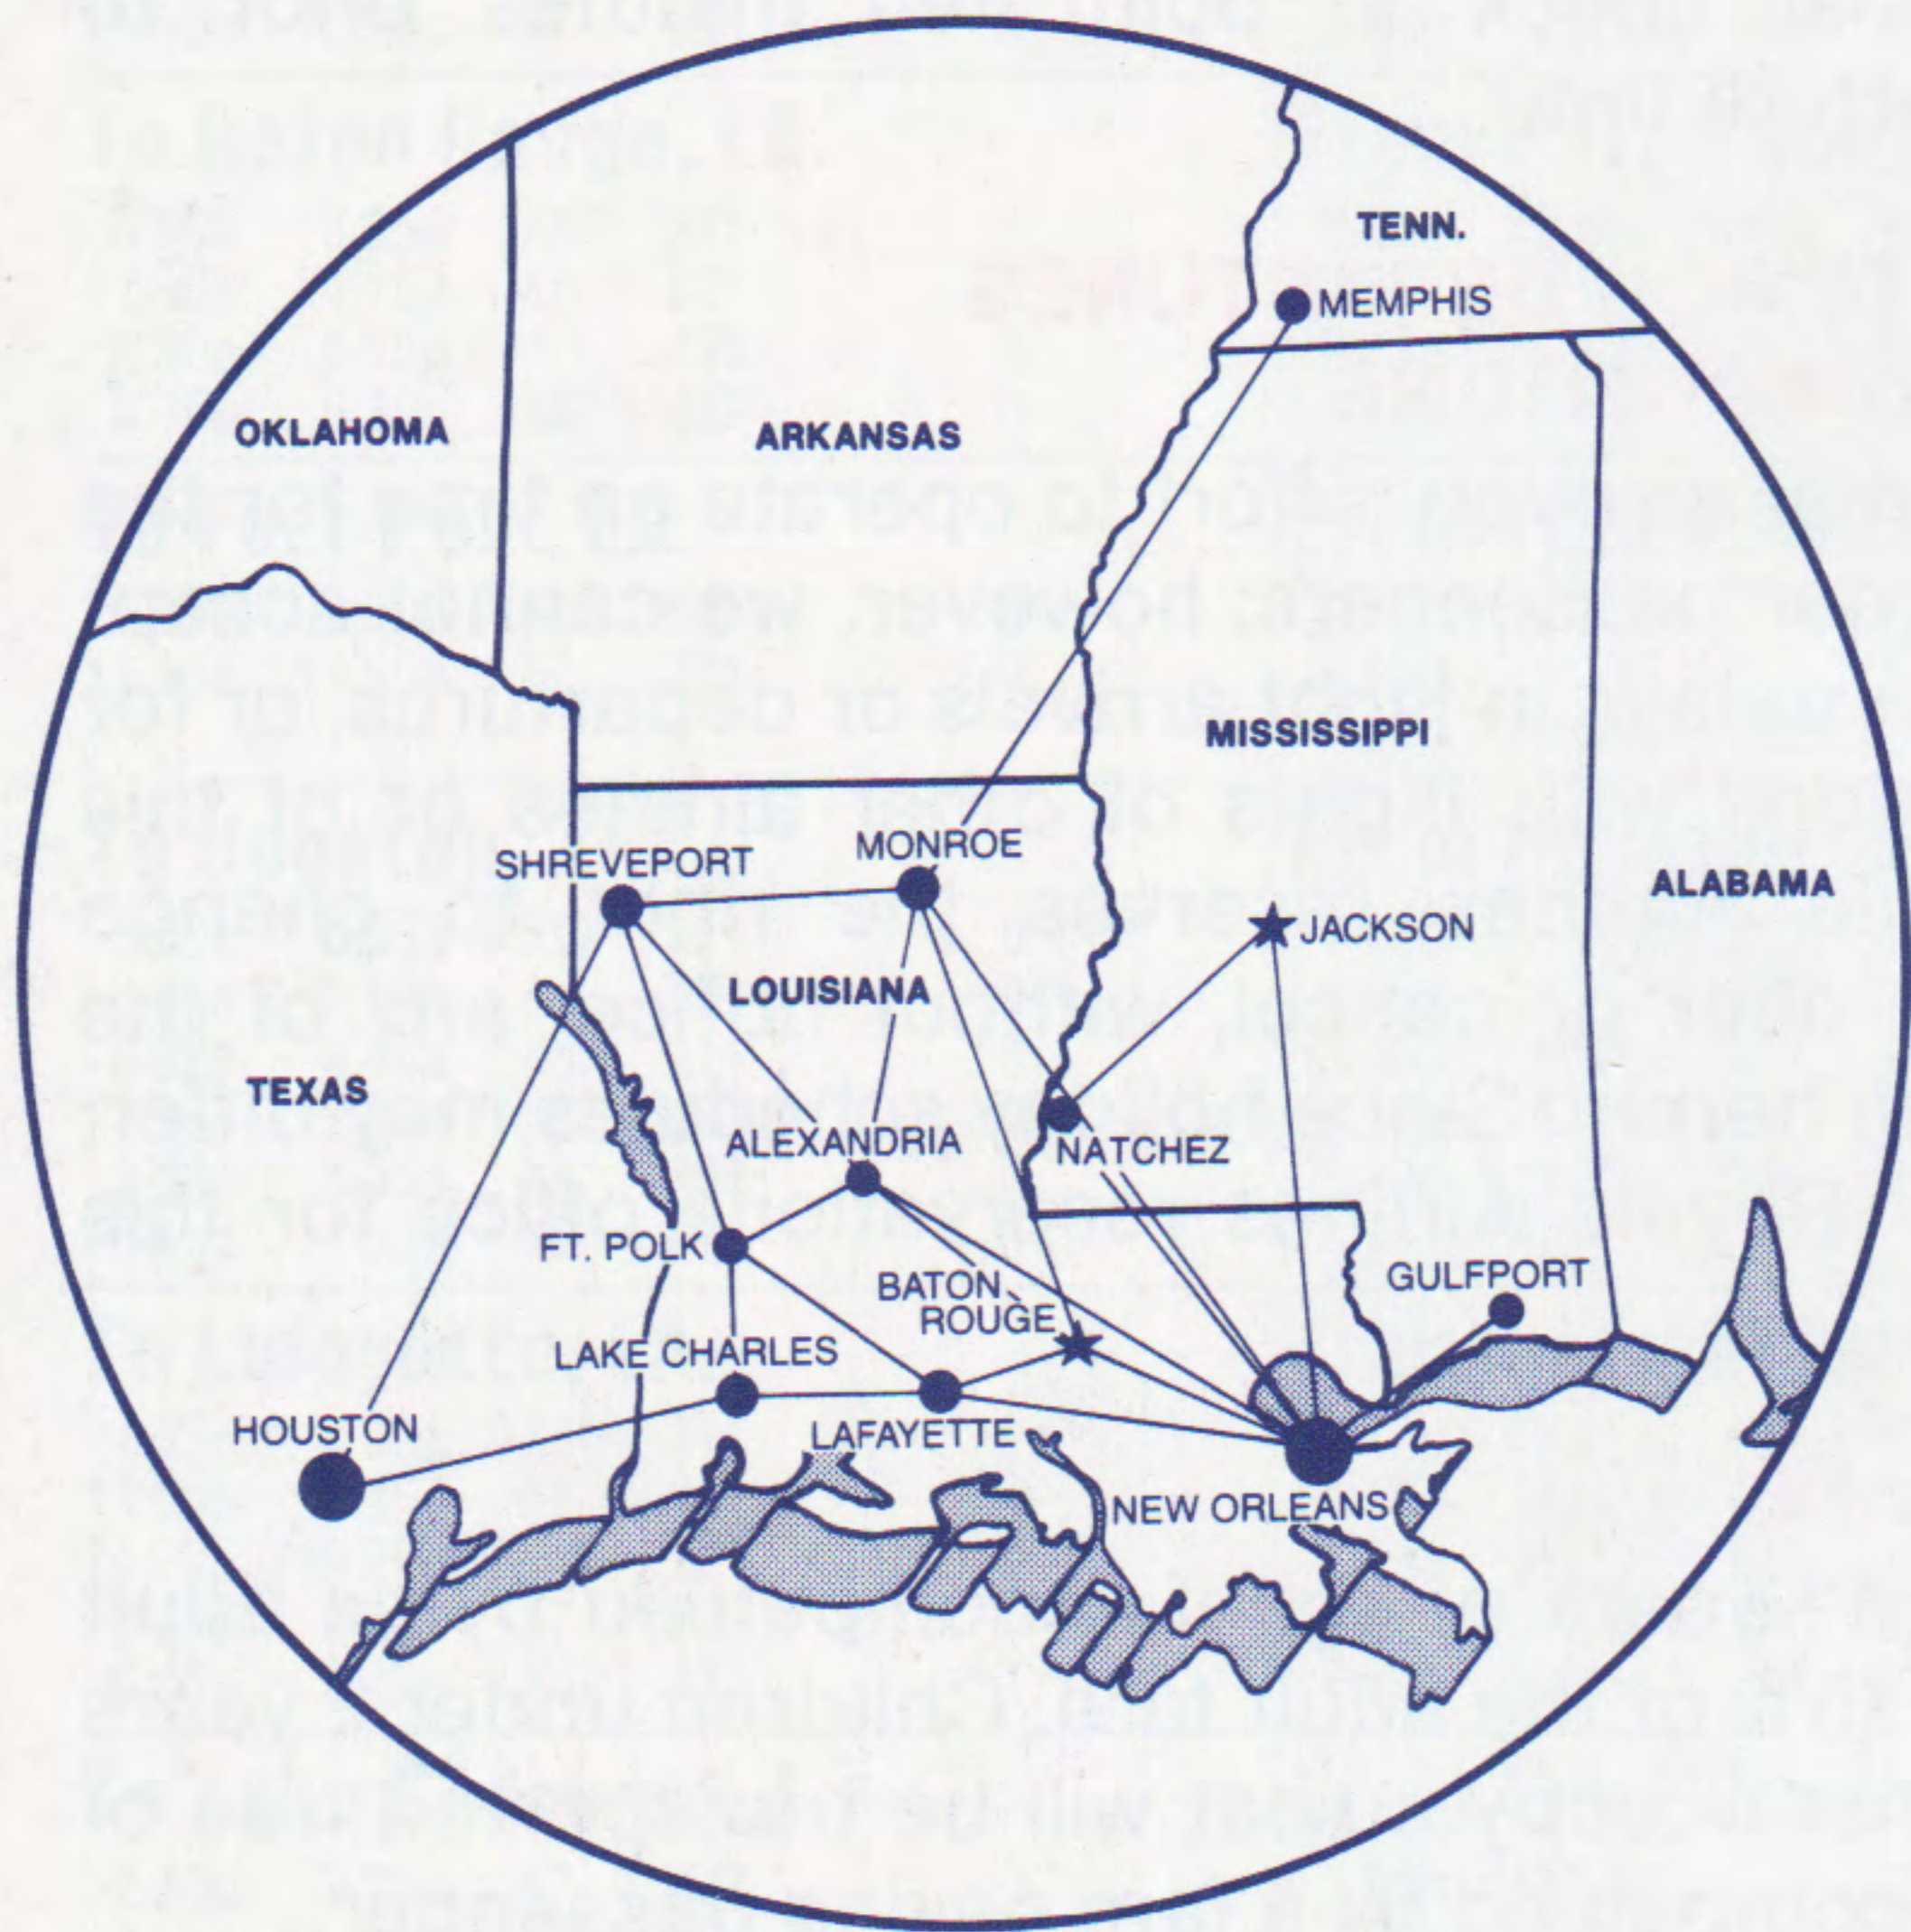

CRAYONS

WILLIAMS

**We're here to
serve you!**

EFFECTIVE SEPTEMBER 1, 1982

ROYALE AIRLINES TIMETABLE

EFFECTIVE SEPTEMBER 1, 1982

Royale Airlines
Shreveport Regional Airport
Shreveport, Louisiana 71109

Address Correction Requested