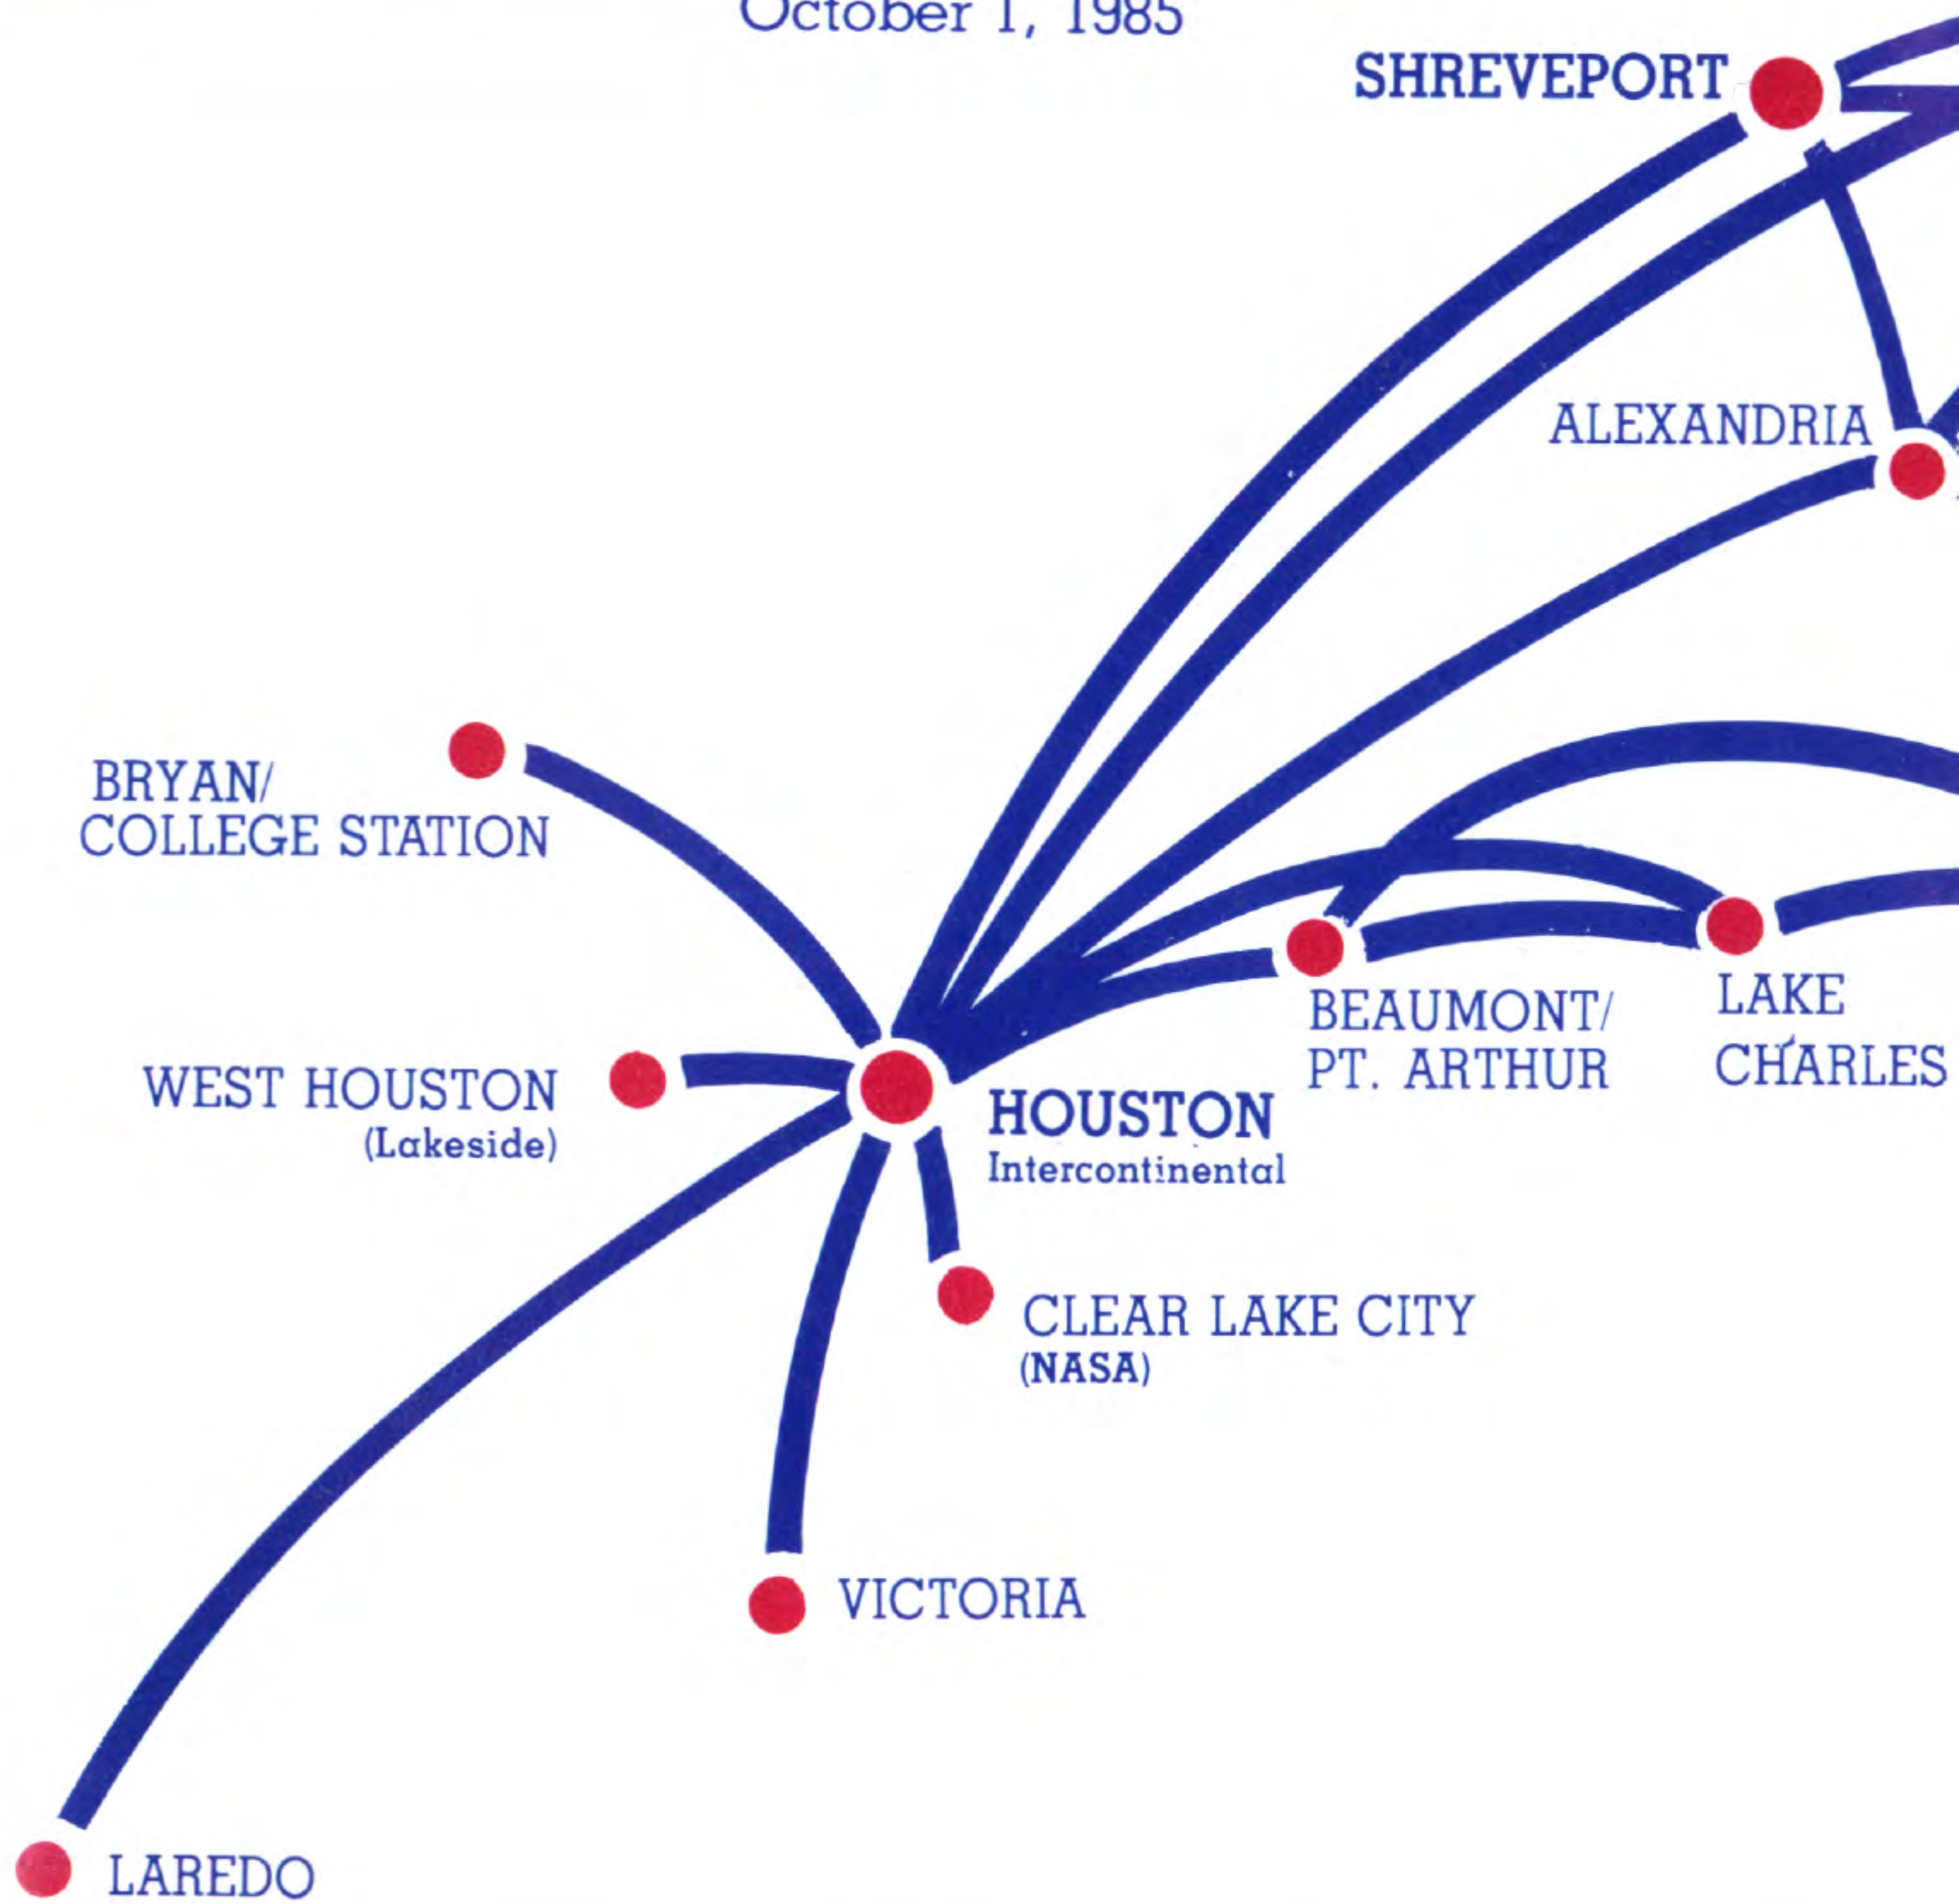

Royale

AIRLINES

SYSTEM TIMETABLE

October 1, 1985

New Service To
West Houston (Lakeside)
Clear Lake City (NASA)
Victoria

OCTOBER 1985

S	M	T	W	T	F	S
		1	2	3	4	5
6	7	8	9	10	11	12
13	14	15	16	17	18	19
20	21	22	23	24	25	26
27	28	29	30	31		

Royale Airlines
Shreveport Regional Airport
Shreveport, Louisiana 71109

BULK RATE
U.S. POSTAGE
PAID
SHREVEPORT, LA
Permit No. 95

New Service To
West Houston (Lakeside)
Clear Lake City (NASA)
Victoria

Royale Airlines has established itself as one of the premier regional air carriers in the south. We're number one in Houston with over 65 non-stop direct flights a day to 10 business centers in Louisiana, Mississippi and Texas. We're also number one in New Orleans with 33 direct non-stop flights a day to 9 business centers in Florida, Louisiana and Mississippi. Royale Airlines... getting you to more places more frequently and more conveniently than ever before, and we're still on the move.