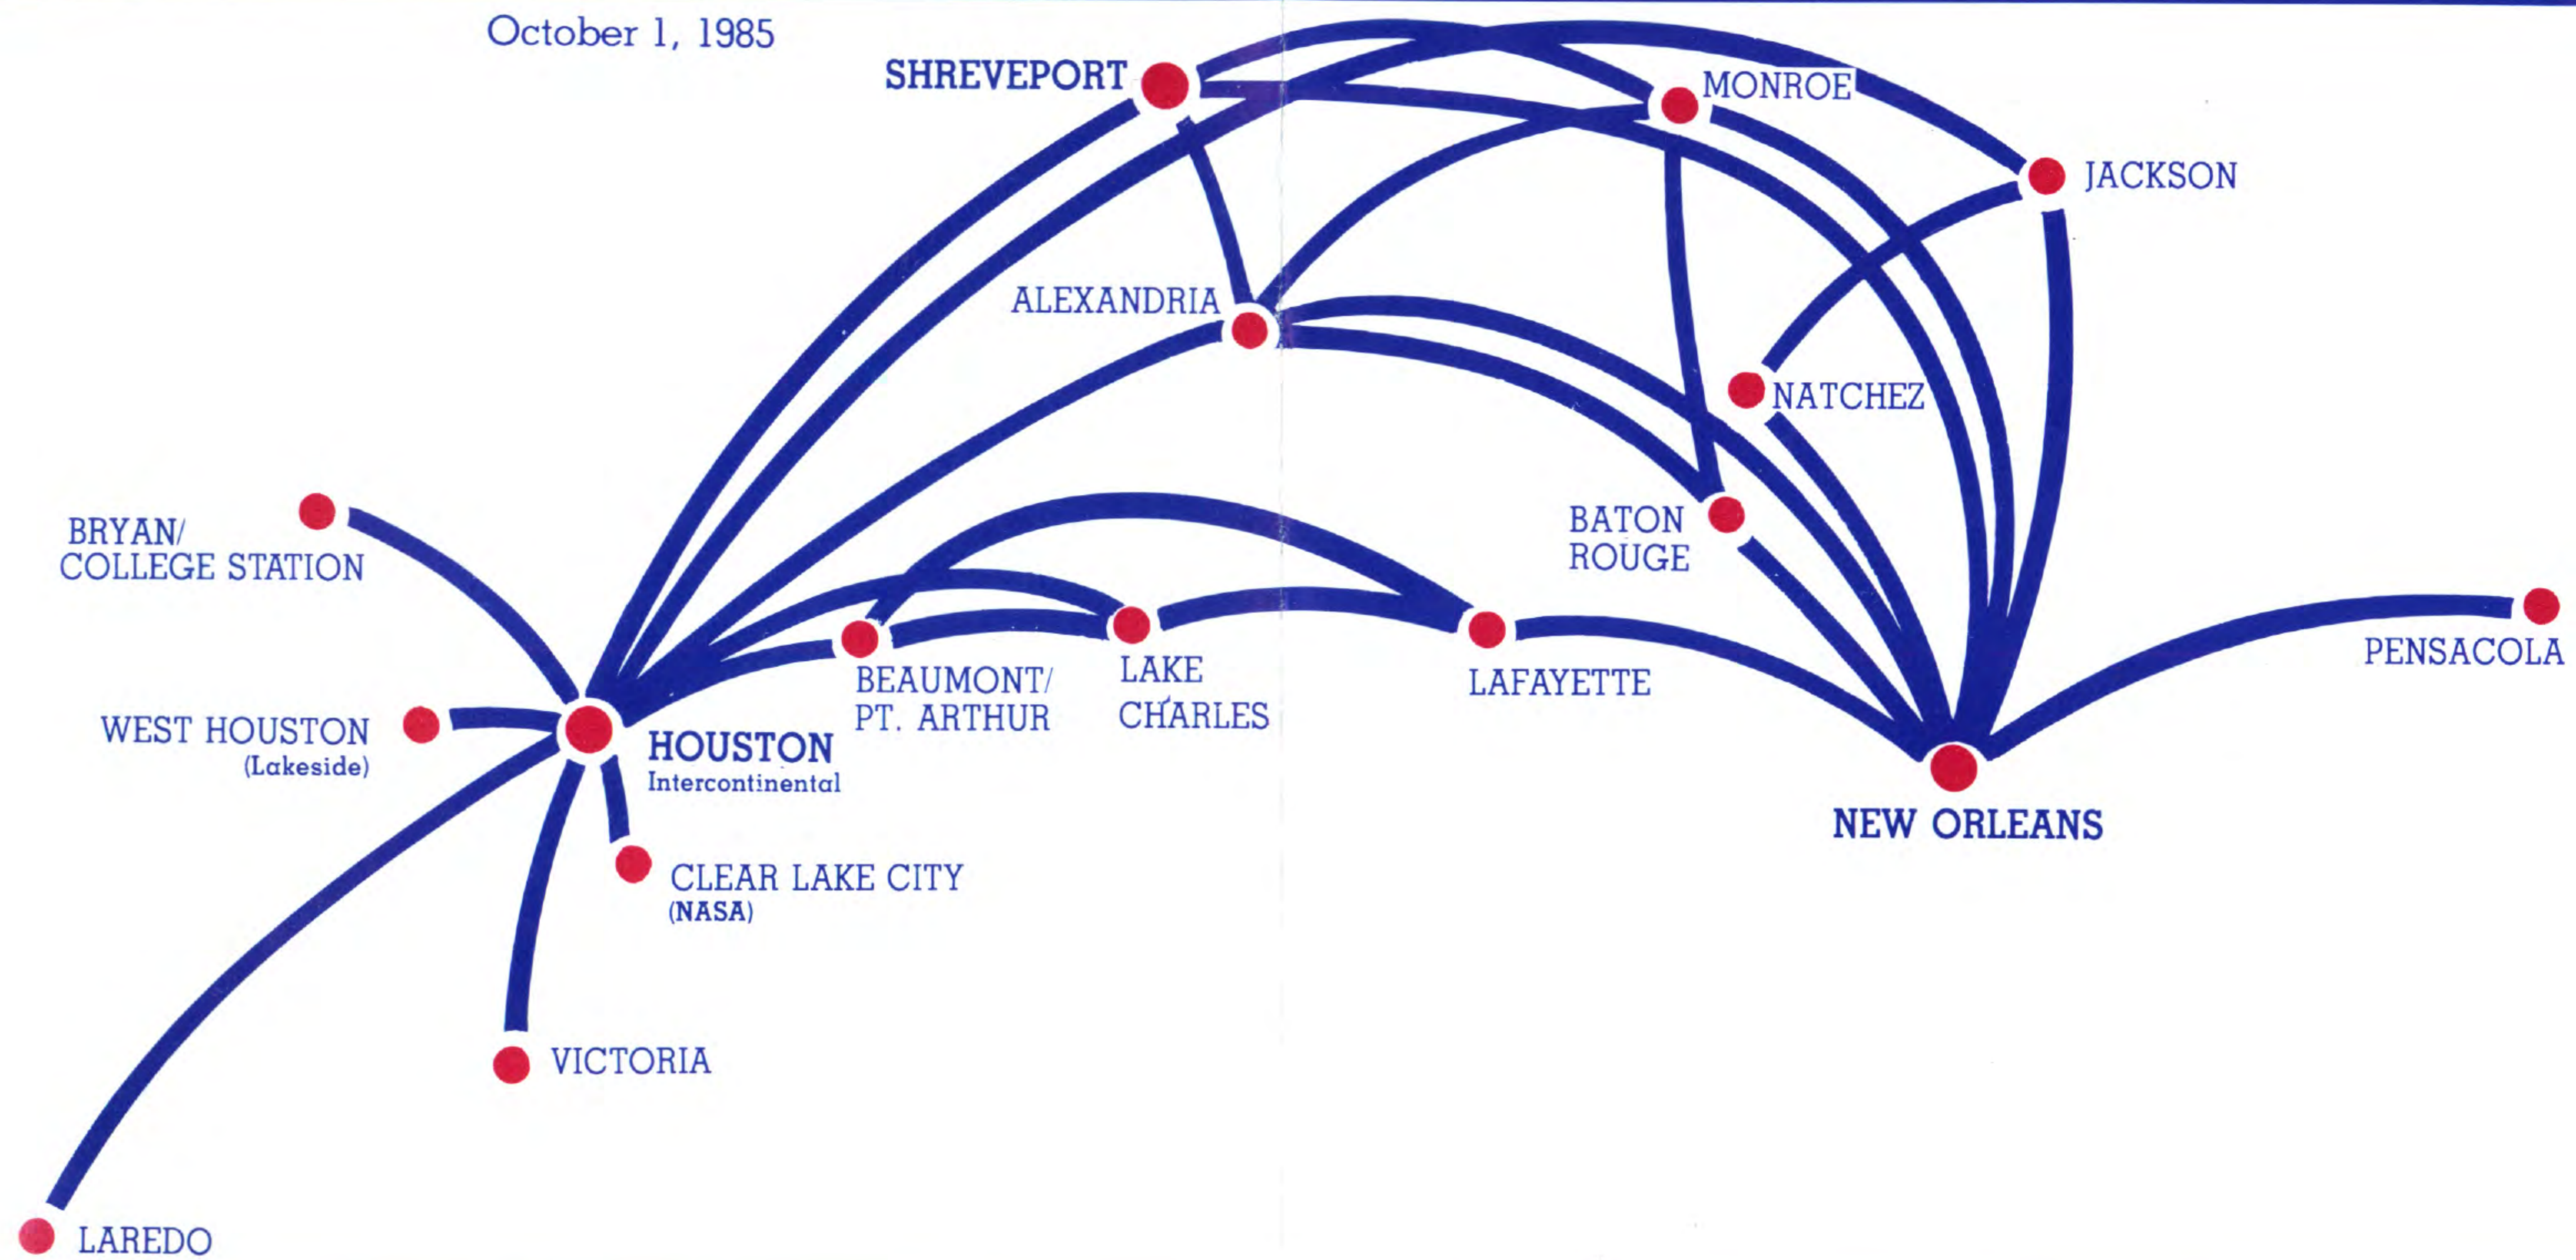

Royale

AIRLINES

SYSTEM TIMETABLE

October 1, 1985

New Service To
West Houston (Lakeside)
Clear Lake City (NASA)
Victoria

OCTOBER 1985

S	M	T	W	T	F	S
		1	2	3	4	5
6	7	8	9	10	11	12
13	14	15	16	17	18	19
20	21	22	23	24	25	26
27	28	29	30	31		

JANUARY 1986

S	M	T	W	T	F	S
			1	2	3	4
5	6	7	8	9	10	11
12	13	14	15	16	17	18
19	20	21	22	23	24	25
26	27	28	29	30	31	

SYSTEM TIMETABLE

October 1, 1985

Address Correction Requested

PERRY A SLOAN
PO BOX 6172
SALT LAKE CITY UT 84106

Royale Airlines
Shreveport Regional Airport
Shreveport, Louisiana 71109

BULK RATE
U.S. POSTAGE
PAID
SHREVEPORT, LA
Permit No. 95

New Service To
West Houston (Lakeside)
Clear Lake City (NASA)
Victoria

Royale Airlines has established itself as one of the premier regional air carriers in the south. We're number one in Houston with over 65 non-stop direct flights a day to 10 business centers in Louisiana, Mississippi and Texas. We're also number one in New Orleans with 33 direct non-stop flights a day to 9 business centers in Florida, Louisiana and Mississippi. Royale Airlines... getting you to more places more frequently and more conveniently than ever before, and we're still on the move.