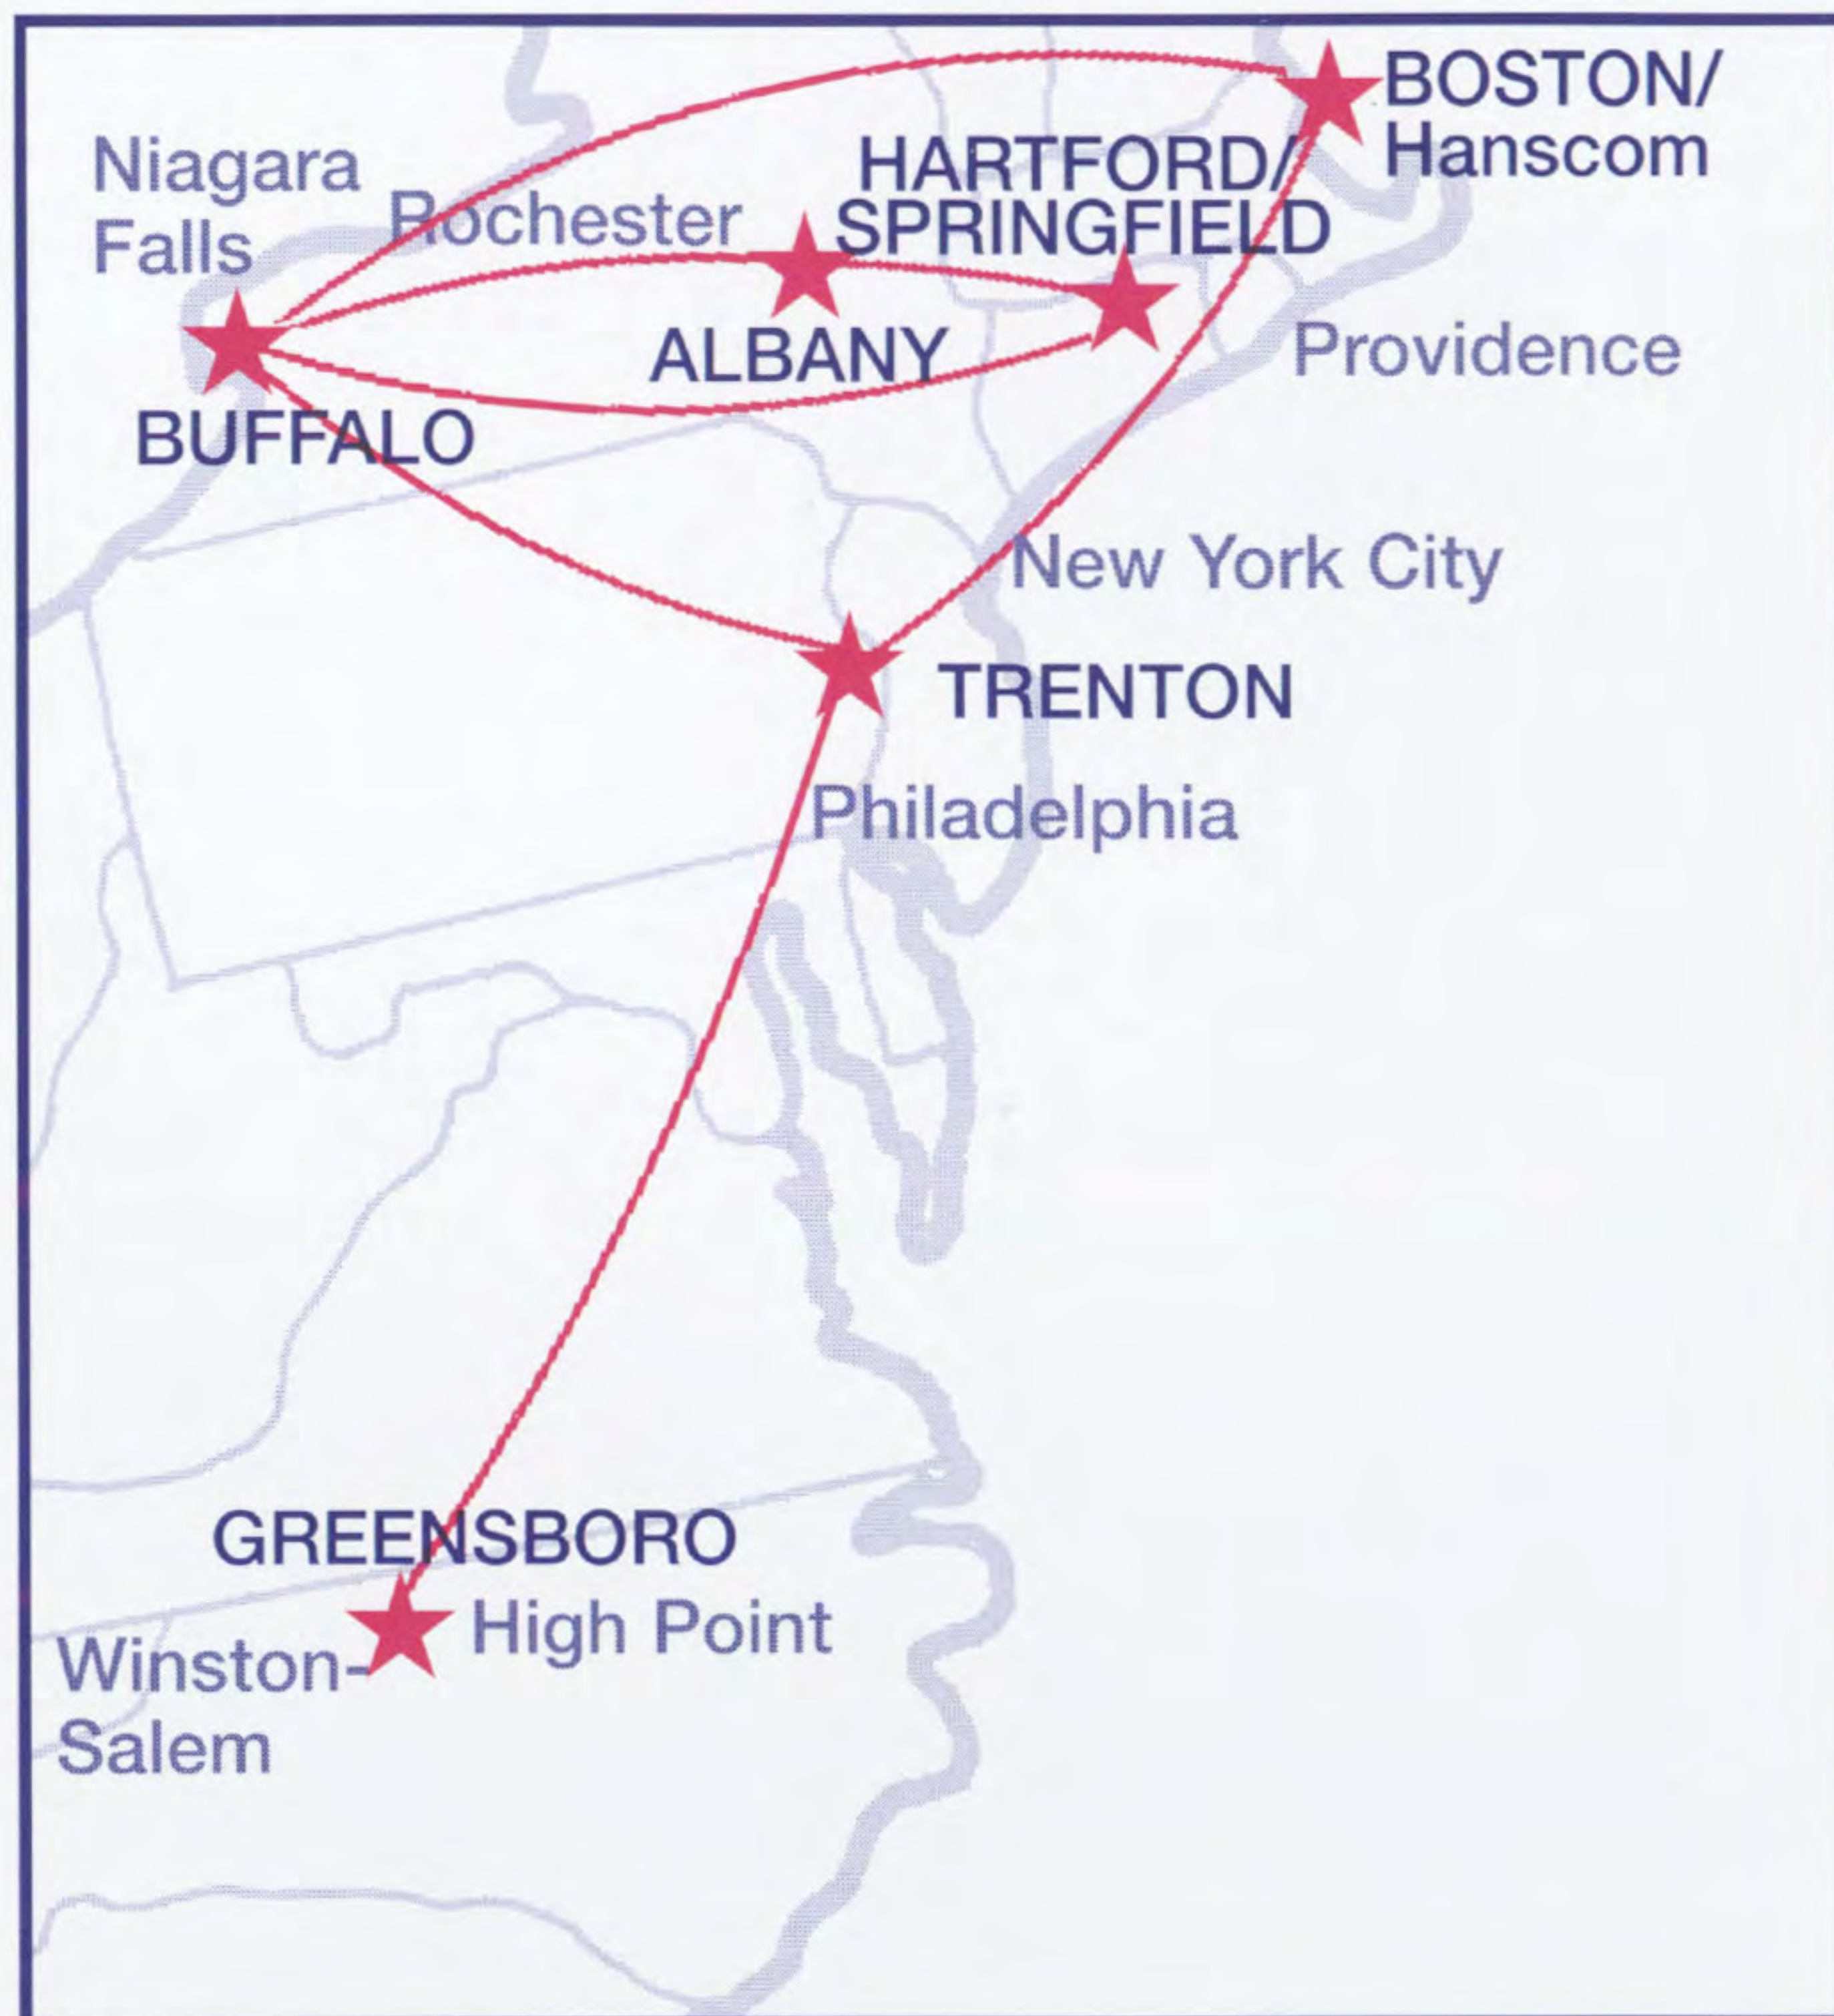

FLIGHT SCHEDULE

Effective February 13, 2000

**Nothin'
could be finer...**

**than our flights to
Greensboro –
High Point –
Winston-Salem,
North Carolina**

SHUTTLE AMERICA

1-888-999-FARE

SHUTTLE AMERICA'S AMERICA

- ALB** Albany / Capital Region
- BED** Boston / Hanscom Field
- BDL** Hartford / Springfield
- BUF** Buffalo / Niagara Falls
- GSO** Greensboro/Winston-Salem/High Point
- TTN** Trenton / Mercer County

NEW SERVICE TO GREENSBORO Winston-Salem, High Point

- INTRODUCING "THE JERSEY SHUTTLE"
- SEVEN FAST FLIGHTS BETWEEN BOSTON/HANSCOM – TRENTON/MERCER AIRPORT
- NEW NONSTOP, MORE SERVICE BETWEEN BUFFALO/NIAGARA FALLS & TRENTON/MERCER COUNTY