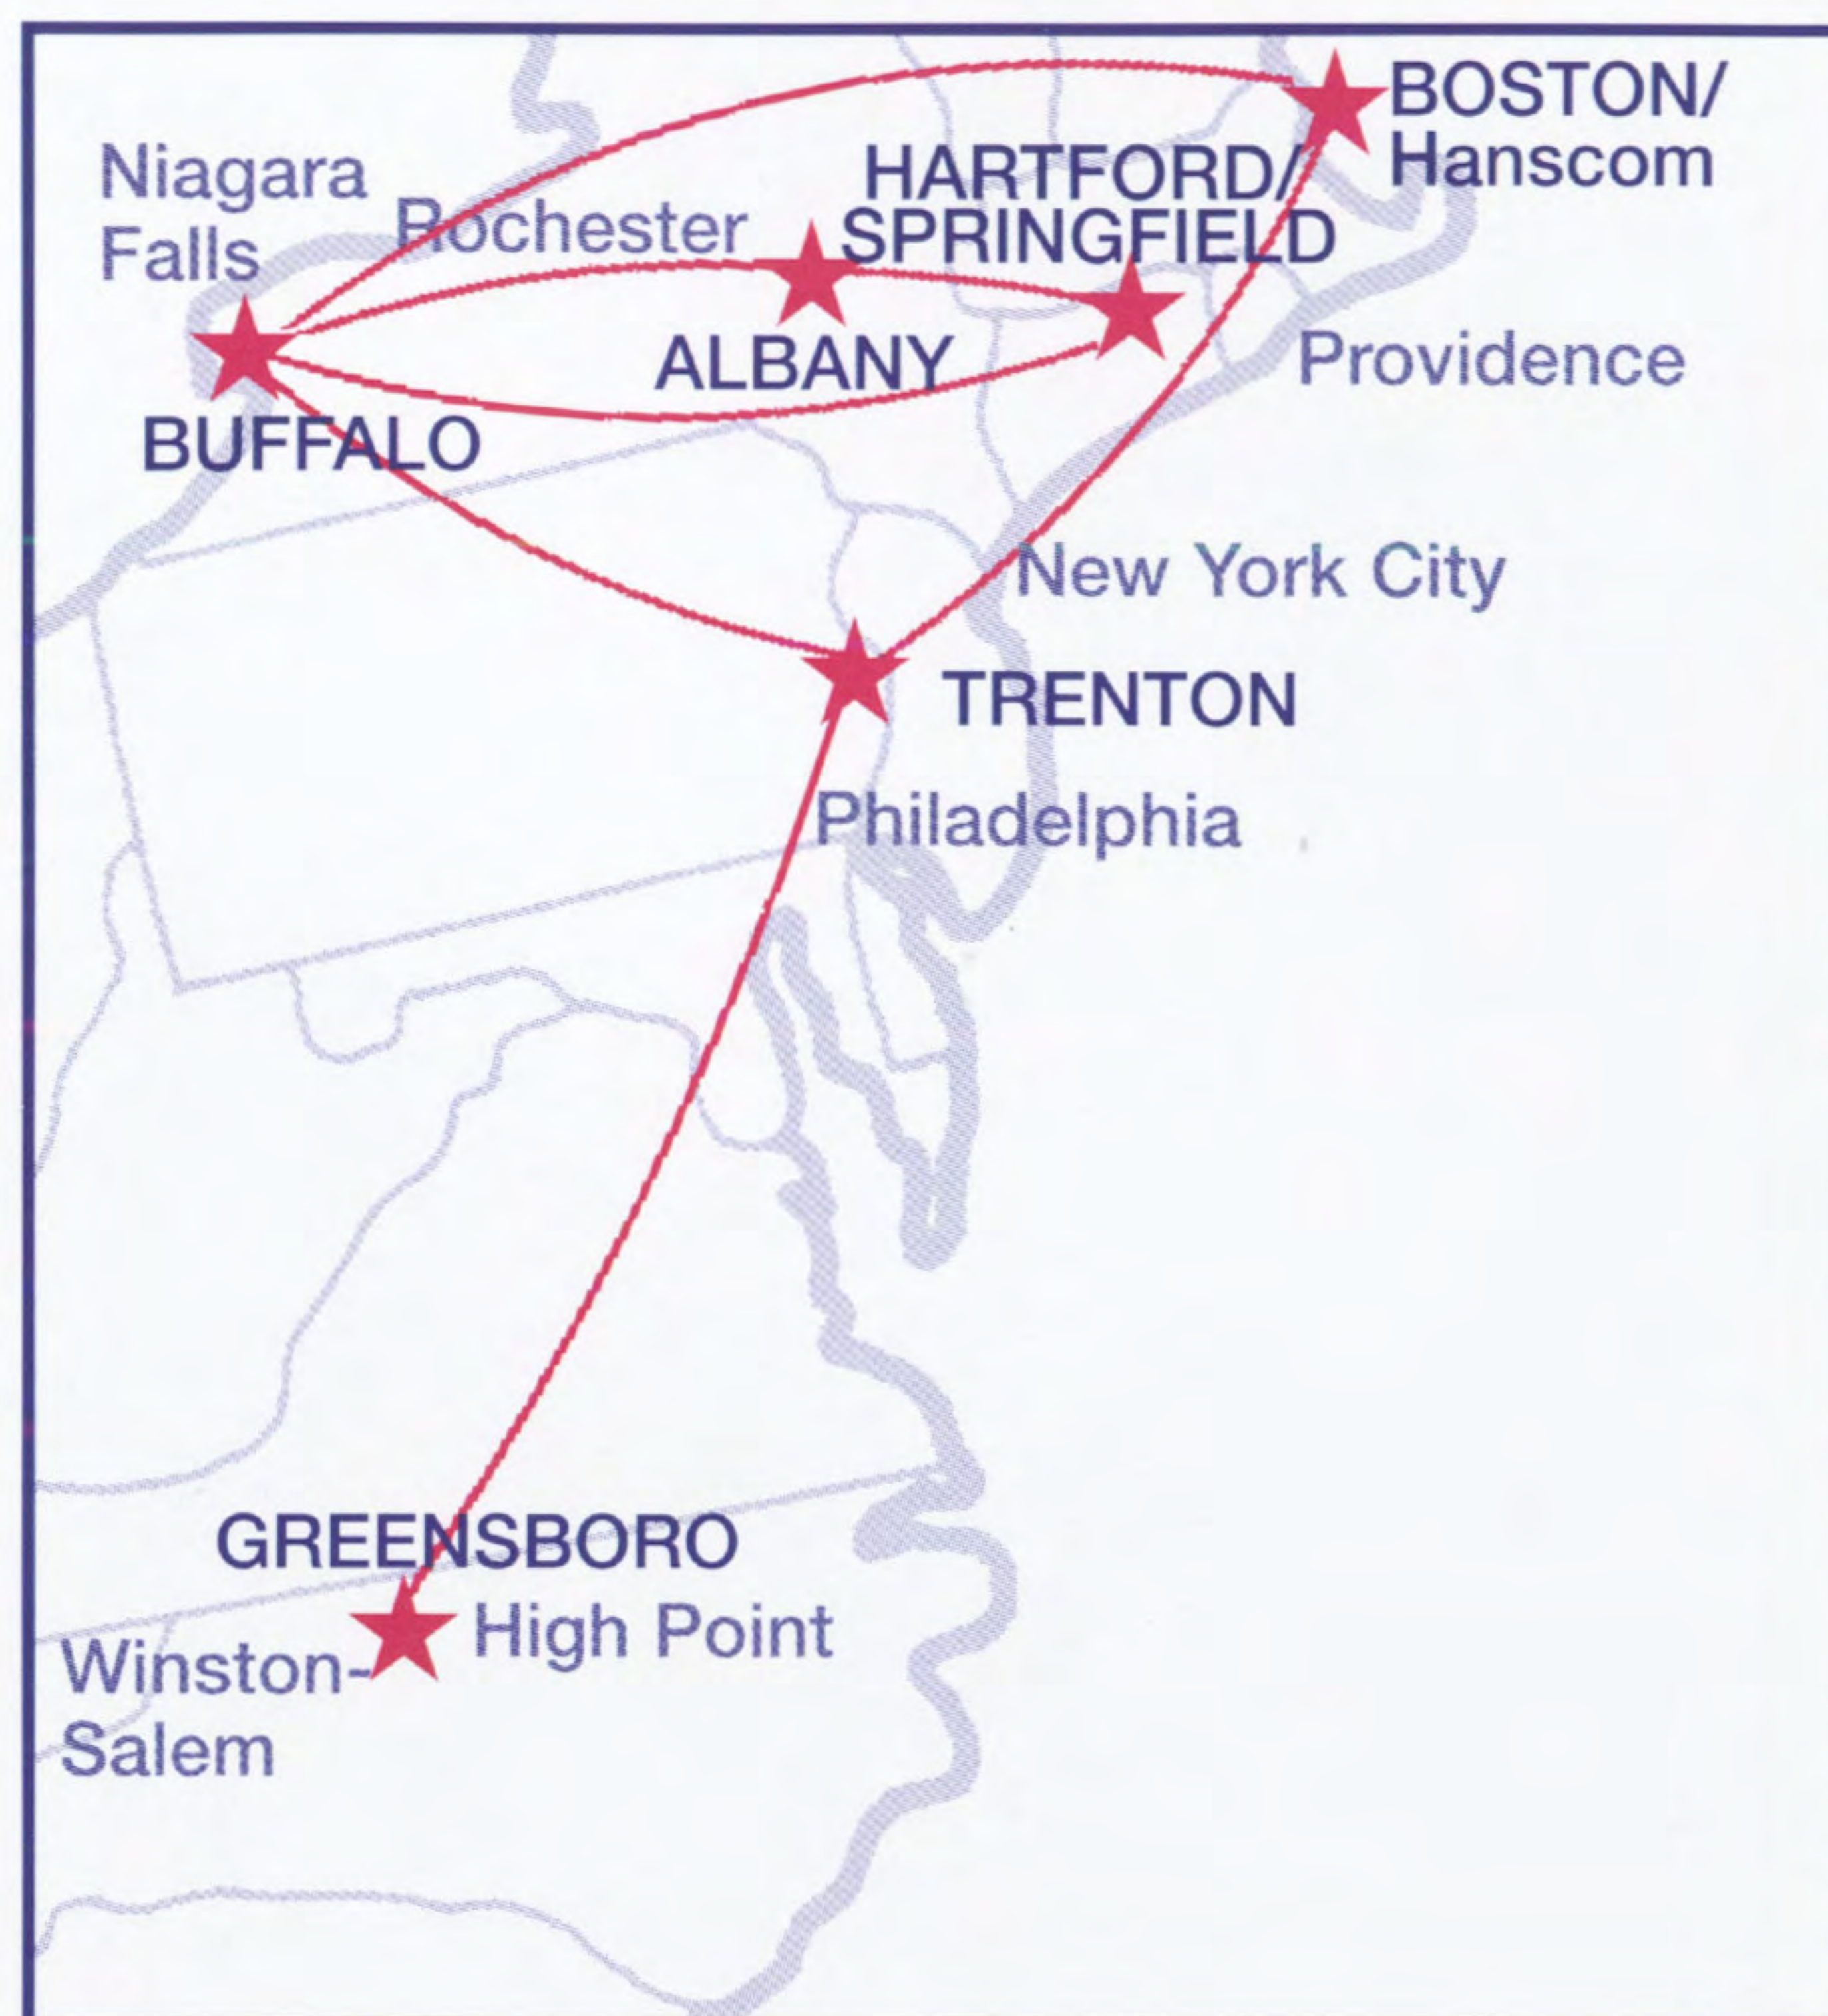

FLIGHT SCHEDULE
Effective April 1, 2000

It's Spring!

**Get
Outta
Town!**

1-888-999-FARE

SHUTTLE AMERICA'S AMERICA

ALB Albany / Capital Region

BED Boston / Hanscom Field

BDL Hartford / Springfield

BUF Buffalo / Niagara Falls

GSO Greensboro/Winston-Salem/High Point

TTN Trenton / Mercer County

NEW SERVICE TO GREENSBORO Winston-Salem, High Point

- INTRODUCING "THE JERSEY SHUTTLE"
- SEVEN FAST FLIGHTS BETWEEN BOSTON/HANSCOM – TRENTON /MERCER AIRPORT
- NEW NONSTOP, MORE SERVICE BETWEEN BUFFALO/NIAGARA FALLS & TRENTON/MERCER COUNTY